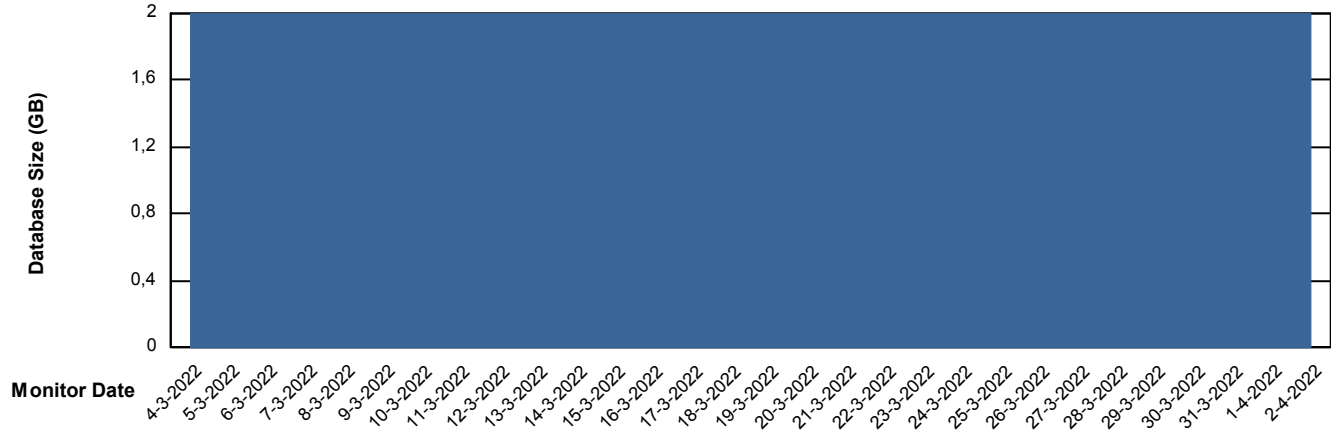

Weekly SLA Customer Report

Customer DFD_Production
Database ID 39

Database Performance DFDDDB_Production

DB Processes Max 600
DB Sessions Max 4

Weekly SLA Customer Report

Customer DFD_Production
 Database ID 39

DATABASE SIZE DFDDDB_Production

Database growth over last month

Database Tablespace DFDDDB_Production

Date	Tablespace Name	Filesize (Gb)	Usedsize (Gb)	Percentage free
2-4-2022	ABSDATA	83	0	100
	INDX	161	0	100
1-4-2022	ABSDATA	83	0	100
	INDX	161	0	100
31-3-2022	ABSDATA	83	0	100
	INDX	161	0	100
30-3-2022	ABSDATA	83	0	100
	INDX	161	0	100
29-3-2022	ABSDATA	83	0	100
	INDX	161	0	100
28-3-2022	ABSDATA	83	0	100
	INDX	161	0	100
27-3-2022	ABSDATA	83	0	100
	INDX	161	0	100