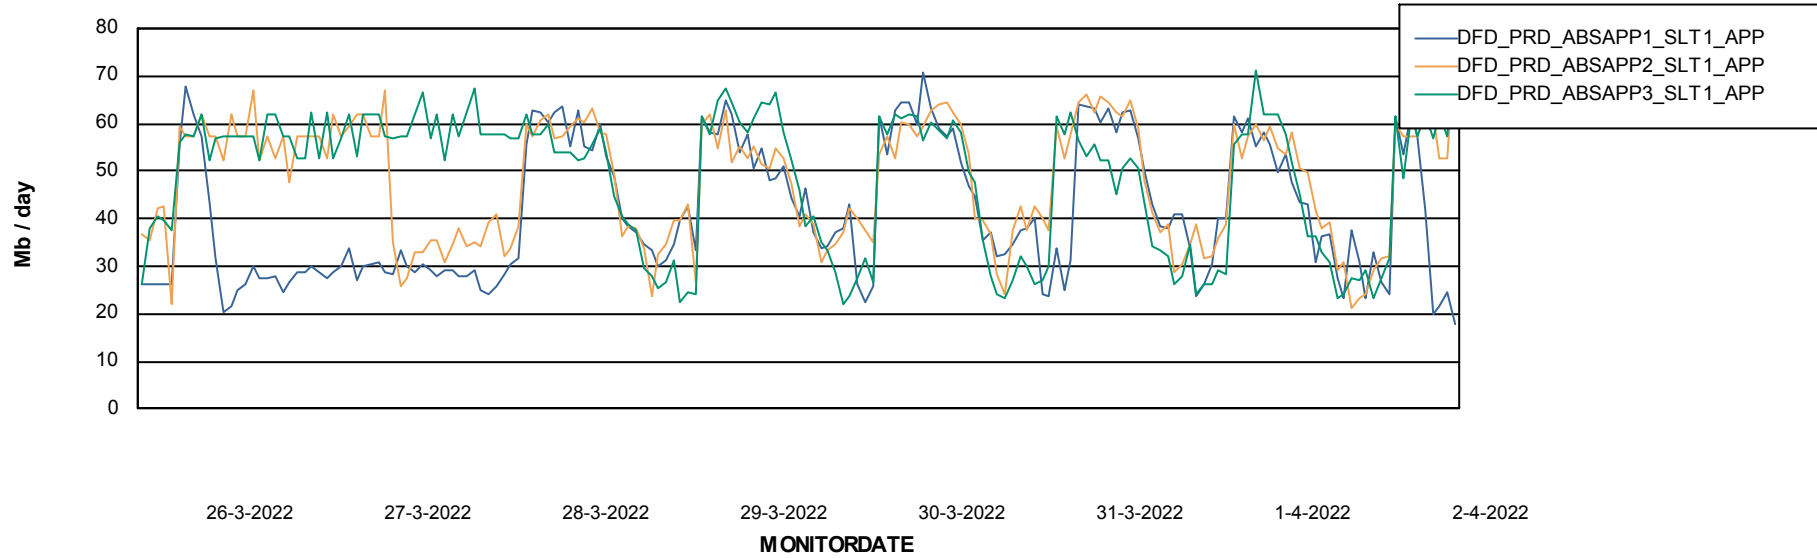

Weekly SLA Customer Report

Customer DFD_Production
Database ID 39

Database Performance DFDDDB_Production

DB Processes Max 600
DB Sessions Max 4

Weekly SLA Customer Report

Customer DFD_Production
 Database ID 39

DATABASE SIZE DFDDDB_Production

Database growth over last month

Database Tablespace DFDDDB_Production

Date	Tablespace Name	Filesize (Gb)	Usedsize (Gb)	Percentage free
2-4-2022	ABSDATA	83	0	100
	INDX	161	0	100
1-4-2022	ABSDATA	83	0	100
	INDX	161	0	100
31-3-2022	ABSDATA	83	0	100
	INDX	161	0	100
30-3-2022	ABSDATA	83	0	100
	INDX	161	0	100
29-3-2022	ABSDATA	83	0	100
	INDX	161	0	100
28-3-2022	ABSDATA	83	0	100
	INDX	161	0	100
27-3-2022	ABSDATA	83	0	100
	INDX	161	0	100

Weekly SLA Customer Report

Customer DFD_Production
Database ID 39

ABSSolute Application Server Services

Avg memory used per ABS Server Service

Avg users per day per ABS server

Weekly SLA Customer Report

Customer DFD_Production
Database ID 39