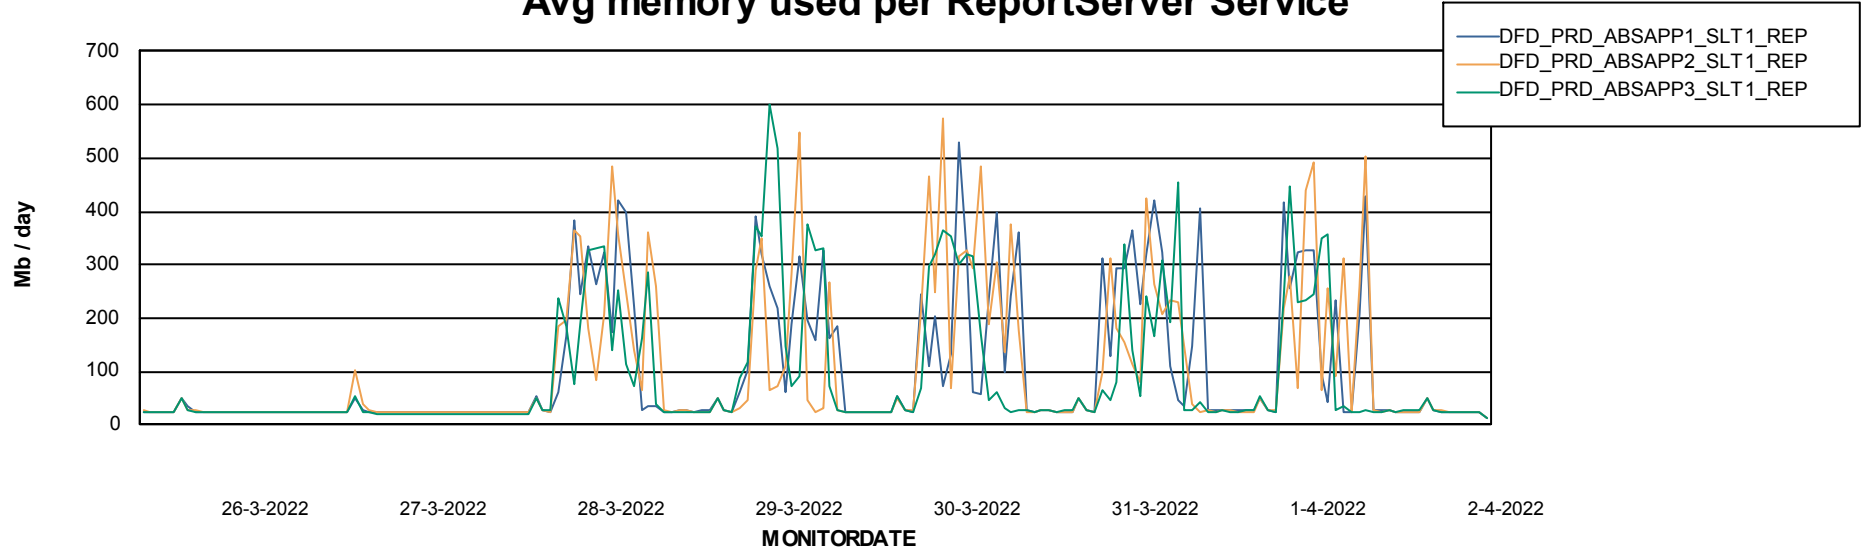

ABSSolute Application ReportServer Services

Avg memory used per ReportServer Service