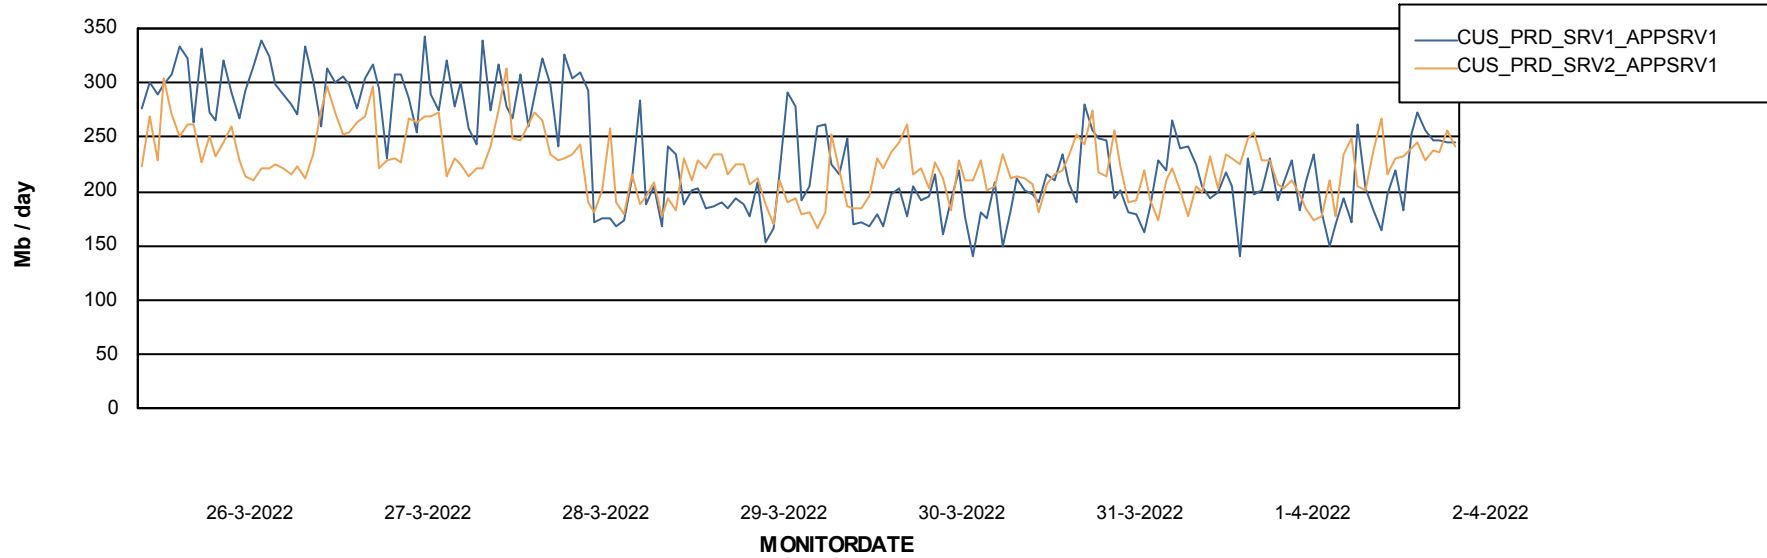

Standby Database Health CUS_Production

Recovery lag for last 7 days

Weekly SLA Customer Report

Customer CUS_Production
Database ID 131

ABSSolute Application Server Services

Avg memory used per ABS Server Service