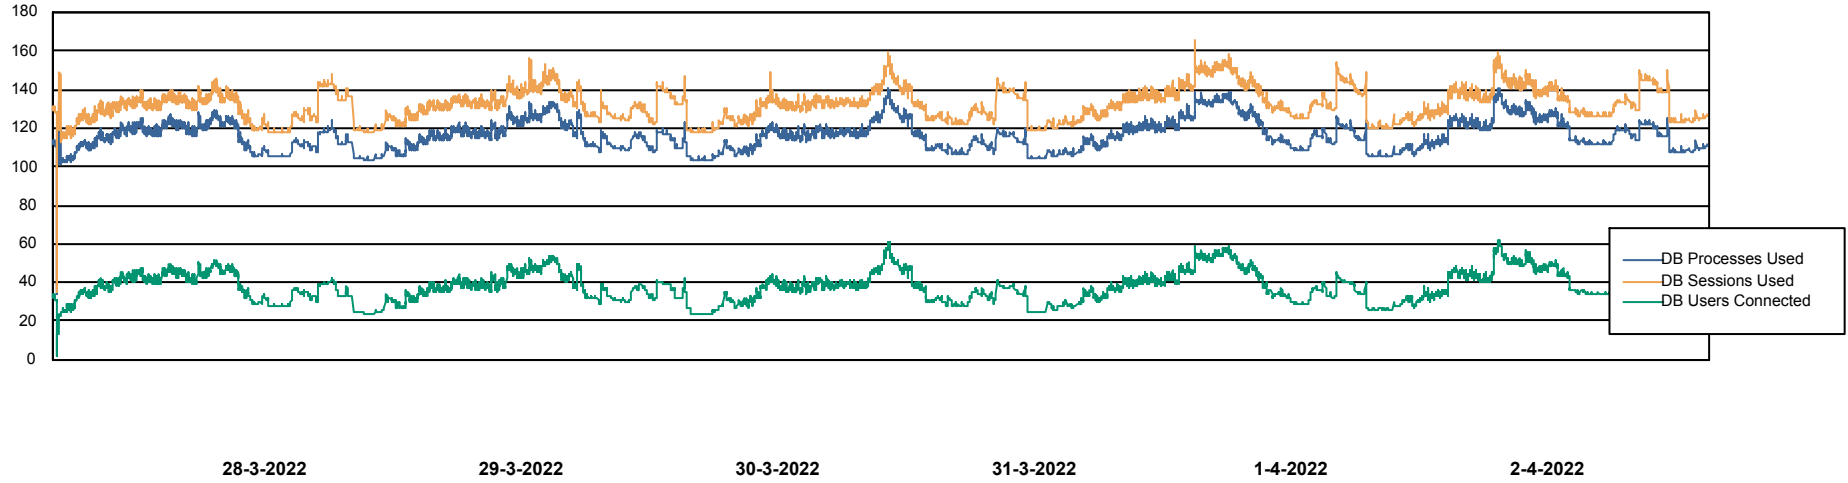

Harddisk Usage CUS_StandByDBSrv_ABSDb2

	Free disk space on C: (%)	Total disk space on C: (Gb)	Used disk space on C: (Gb)	Free disk space on D: (%)	Total disk space on D: (Gb)	Used disk space on D: (Gb)
2-4-2022	74	199	51	29	1,024	726
1-4-2022	74	199	51	29	1,024	724
31-3-2022	75	199	51	29	1,024	724
30-3-2022	75	199	51	29	1,024	724
29-3-2022	75	199	50	30	1,024	721
28-3-2022	75	199	50	30	1,024	714
27-3-2022	75	199	50	30	1,024	714

Weekly SLA Customer Report

Customer CUS_Production
Database ID 131

Database Performance CUS_ProdDB_Primary

Weekly SLA Customer Report

Customer CUS_Production
Database ID 131

Database Performance CUS_ProdDB_Standby