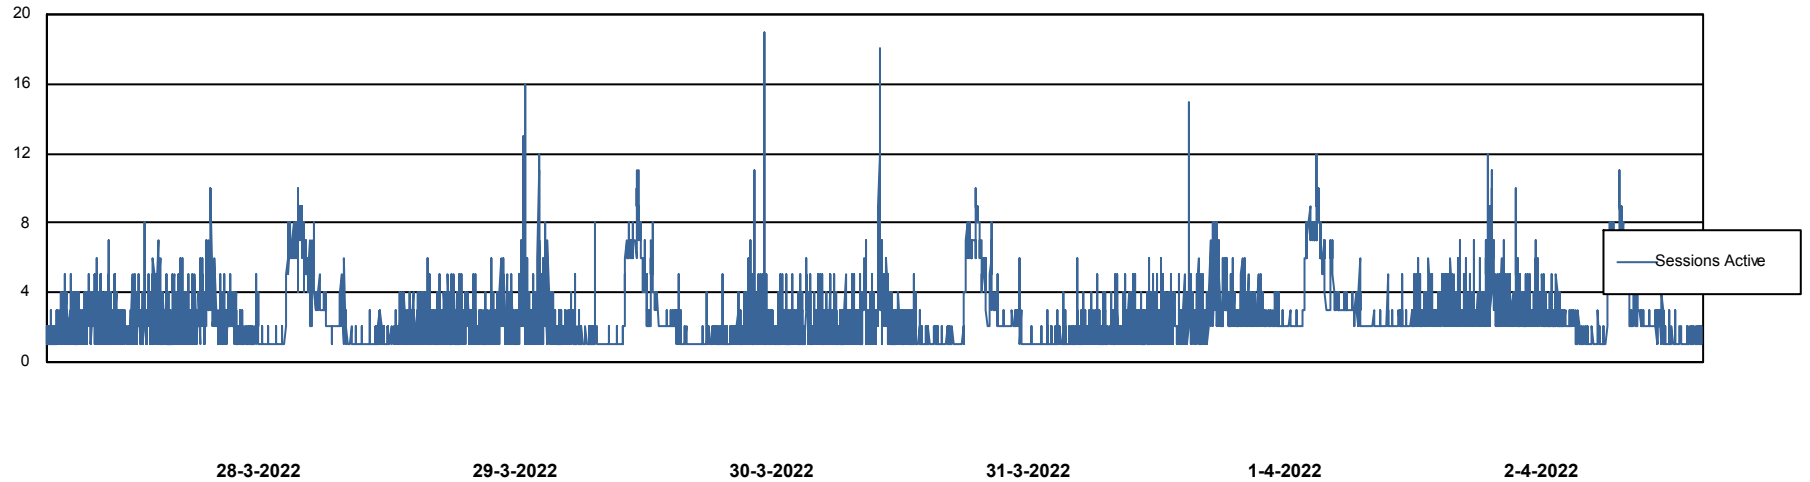

Harddisk Usage CUS_StandByDBSrv_ABSDb2

	Free disk space on C: (%)	Total disk space on C: (Gb)	Used disk space on C: (Gb)	Free disk space on D: (%)	Total disk space on D: (Gb)	Used disk space on D: (Gb)
2-4-2022	74	199	51	29	1,024	726
1-4-2022	74	199	51	29	1,024	724
31-3-2022	75	199	51	29	1,024	724
30-3-2022	75	199	51	29	1,024	724
29-3-2022	75	199	50	30	1,024	721
28-3-2022	75	199	50	30	1,024	714
27-3-2022	75	199	50	30	1,024	714

Weekly SLA Customer Report

Customer CUS_Production
Database ID 131

Database Performance CUS_ProdDB_Primary

Weekly SLA Customer Report

Customer CUS_Production
Database ID 131

Database Performance CUS_ProdDB_Standby