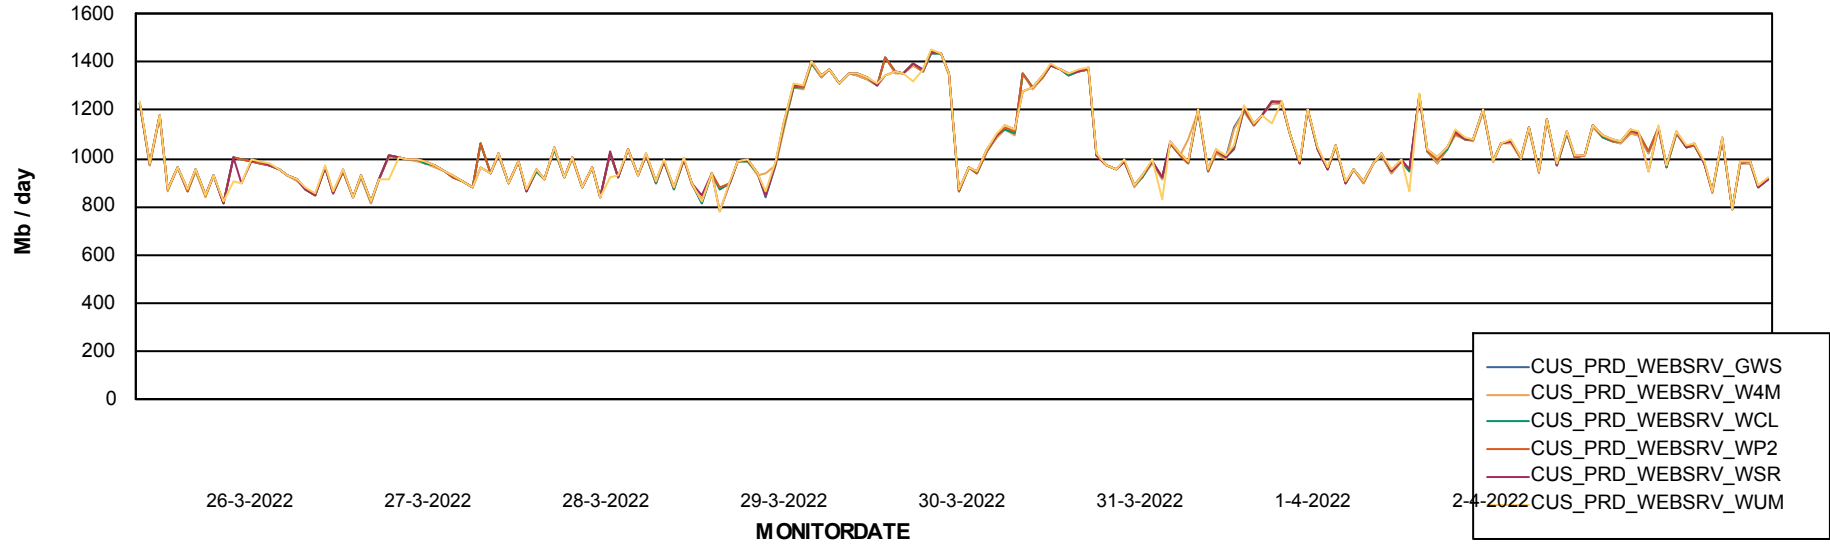

ABSSolute Web Component Services

Avg memory used per ABS Web component