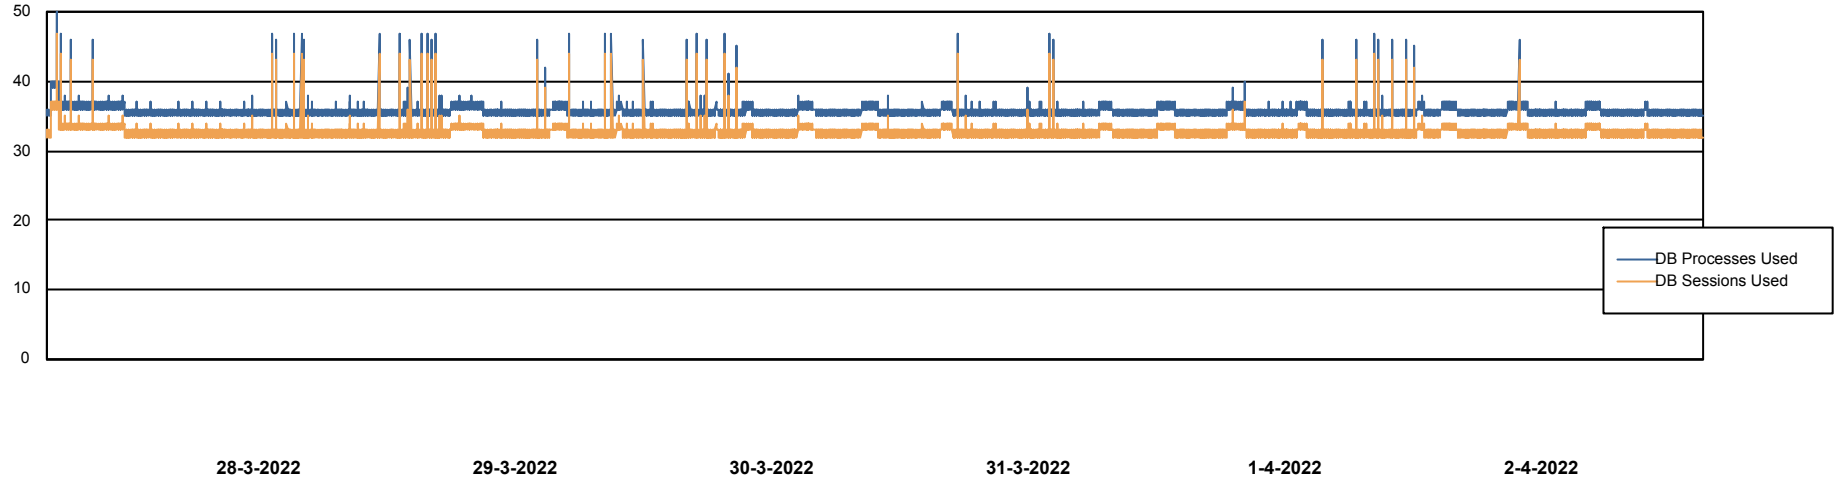

Weekly SLA Customer Report

Customer CUS_Production
Database ID 131

Database Performance CUS_ProdDB_Primary

Weekly SLA Customer Report

Customer CUS_Production
Database ID 131

Database Performance CUS_ProdDB_Standby