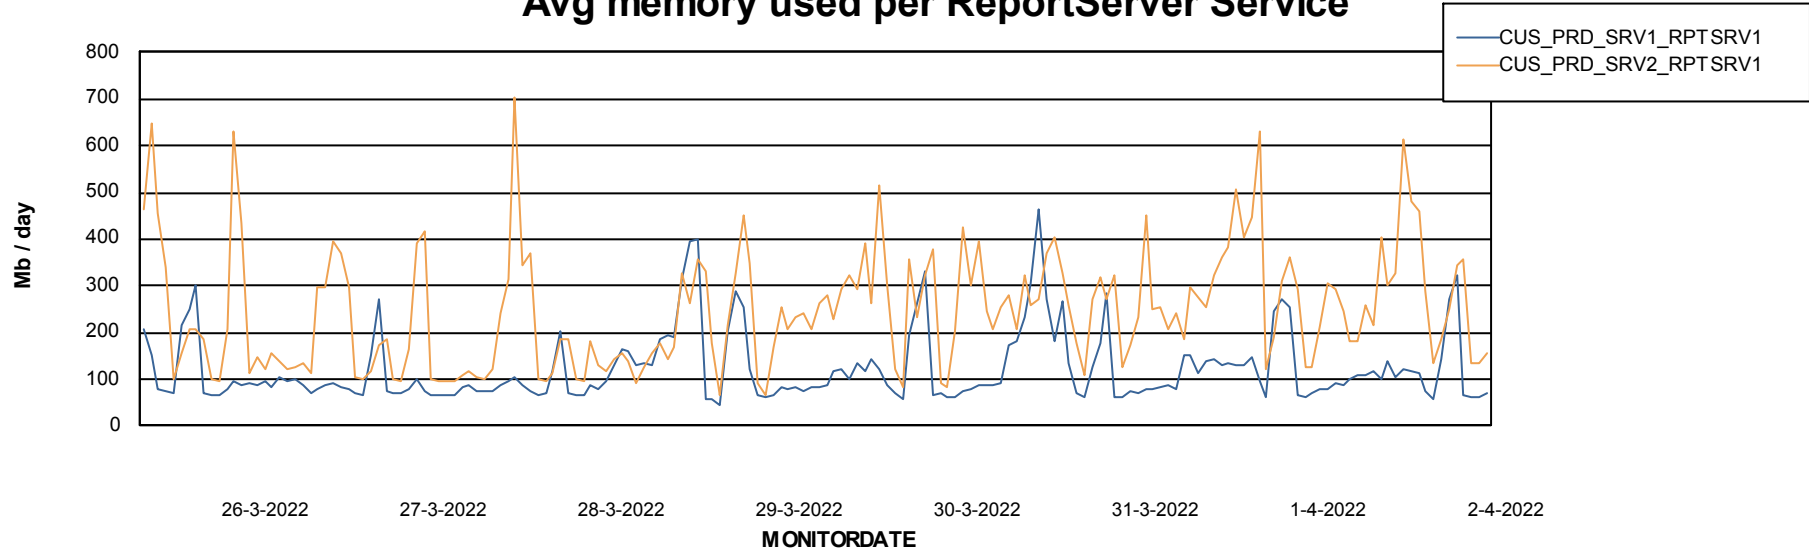

Avg users per day per ABS server

Weekly SLA Customer Report

Customer CUS_Production
Database ID 131

ABSSolute Web Component Services

Avg memory used per ReportServer Service

Weekly SLA Customer Report

Customer CUS_Production
Database ID 131