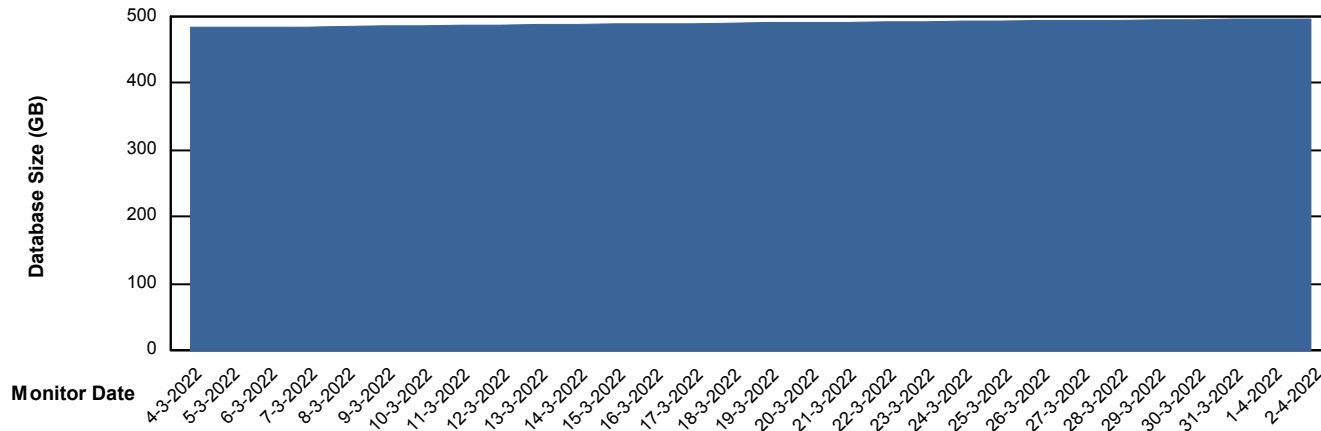

DATABASE SIZE CUS_ProdDB_Primary

Database growth over last month