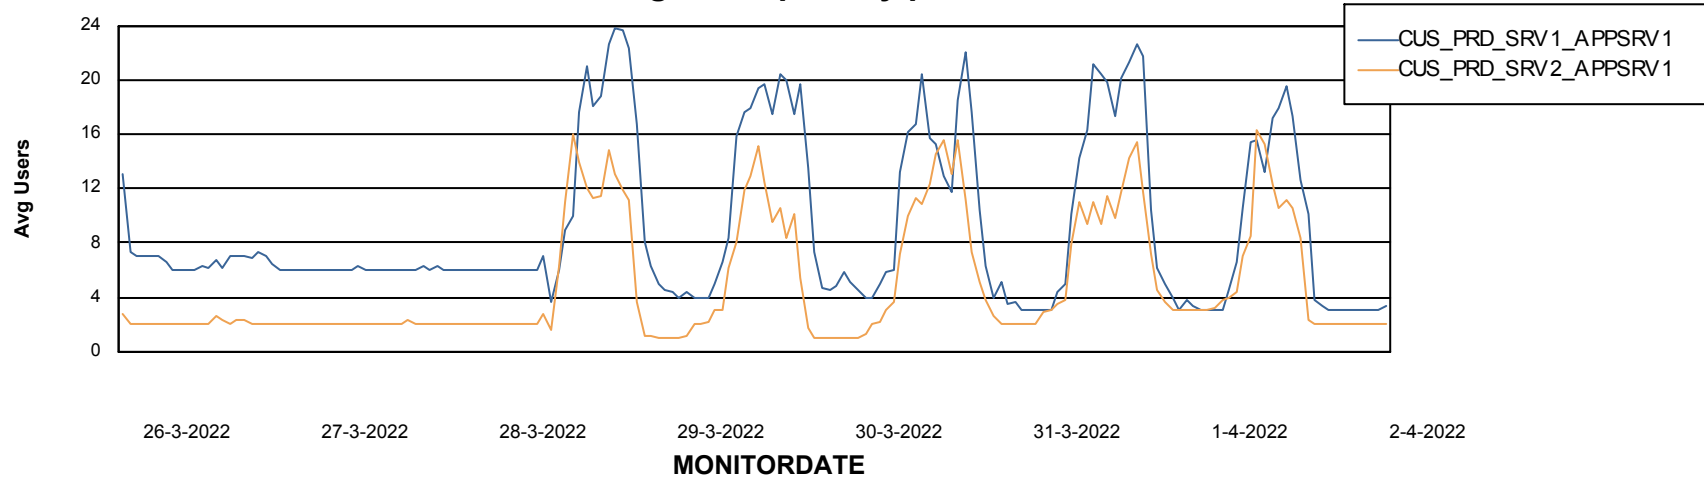

Avg users per day per ABS server