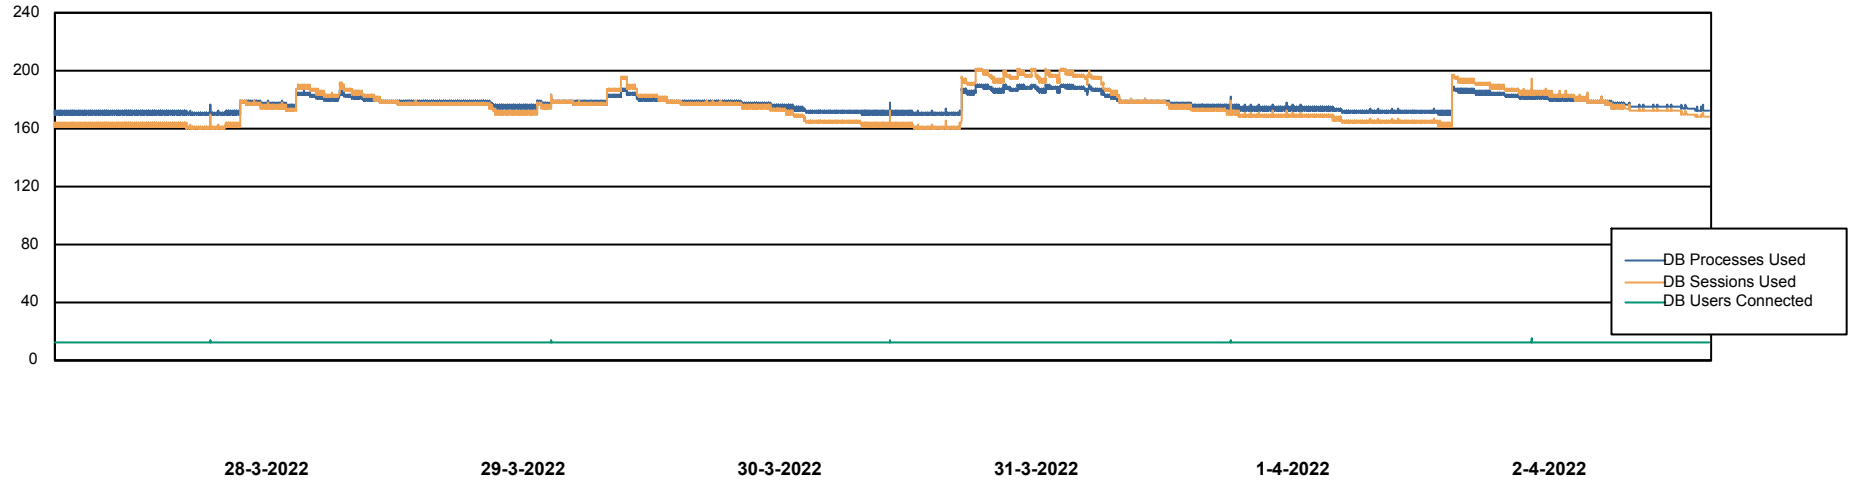

Database Performance CLODB_TEST_CLO-ORA02