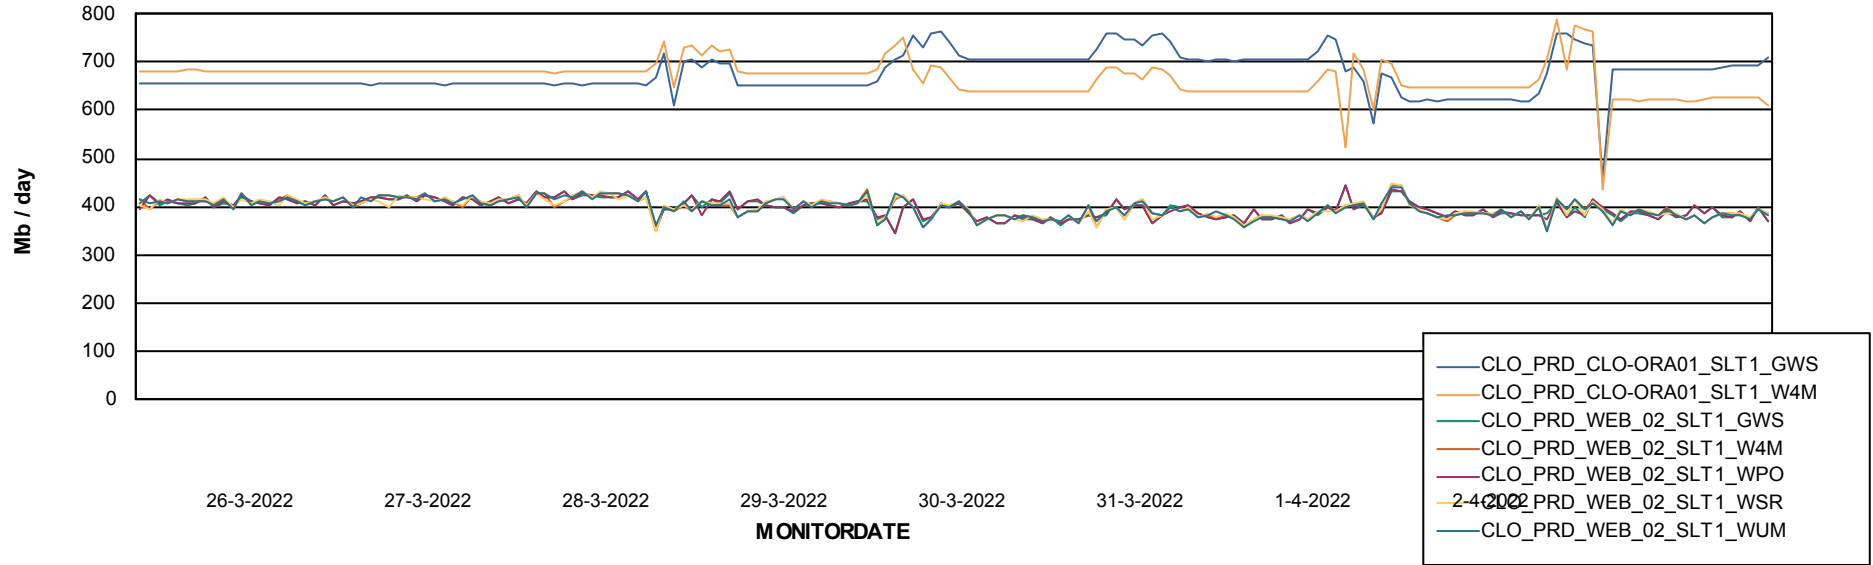

ABSSolute Web Component Services

Avg memory used per ABS Web component