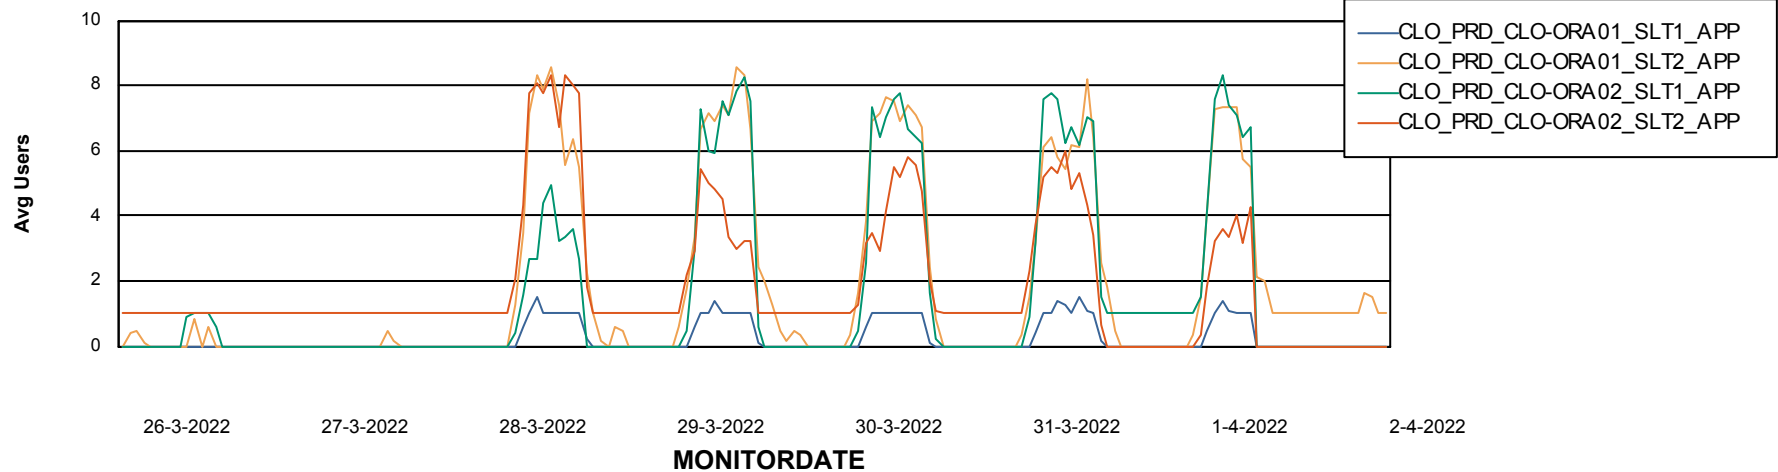

Avg users per day per ABS server