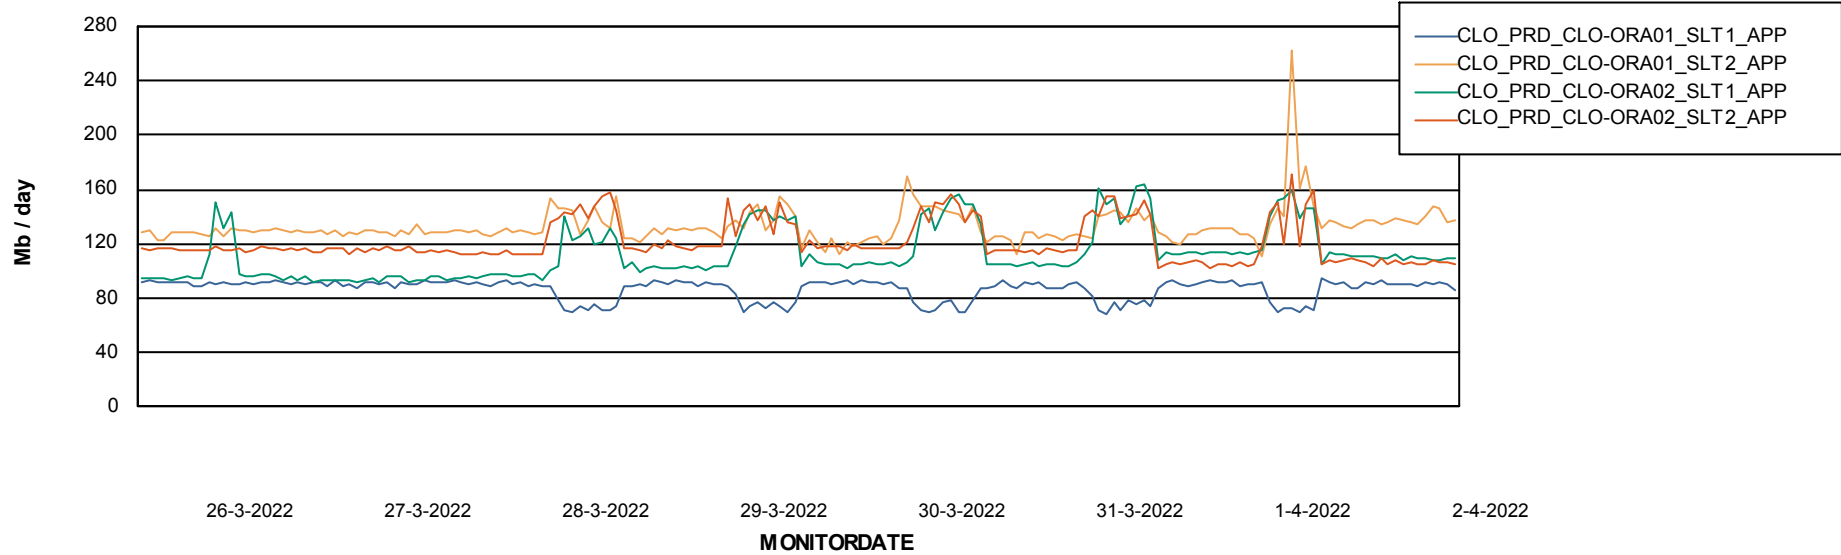

ABSSolute Application Server Services

Avg memory used per ABS Server Service