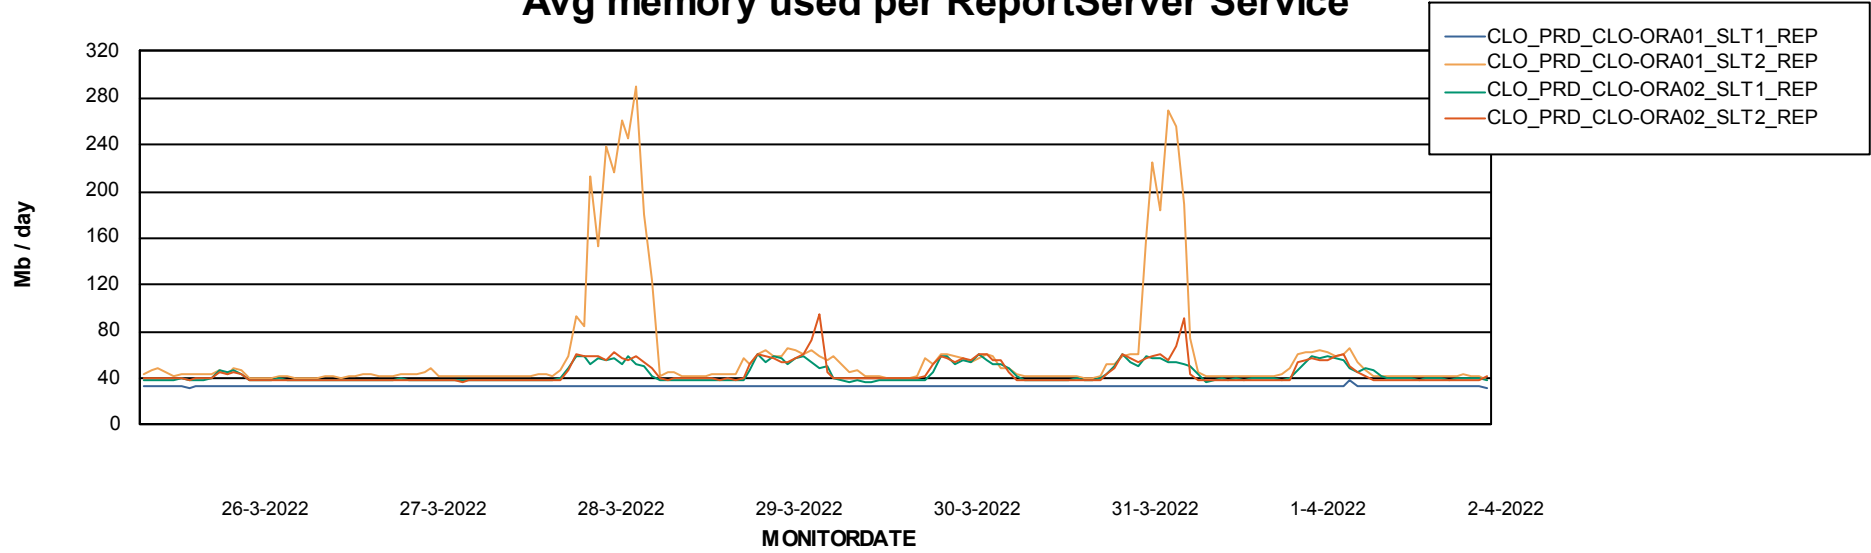

ABSSolute Application ReportServer Services

Avg memory used per ReportServer Service