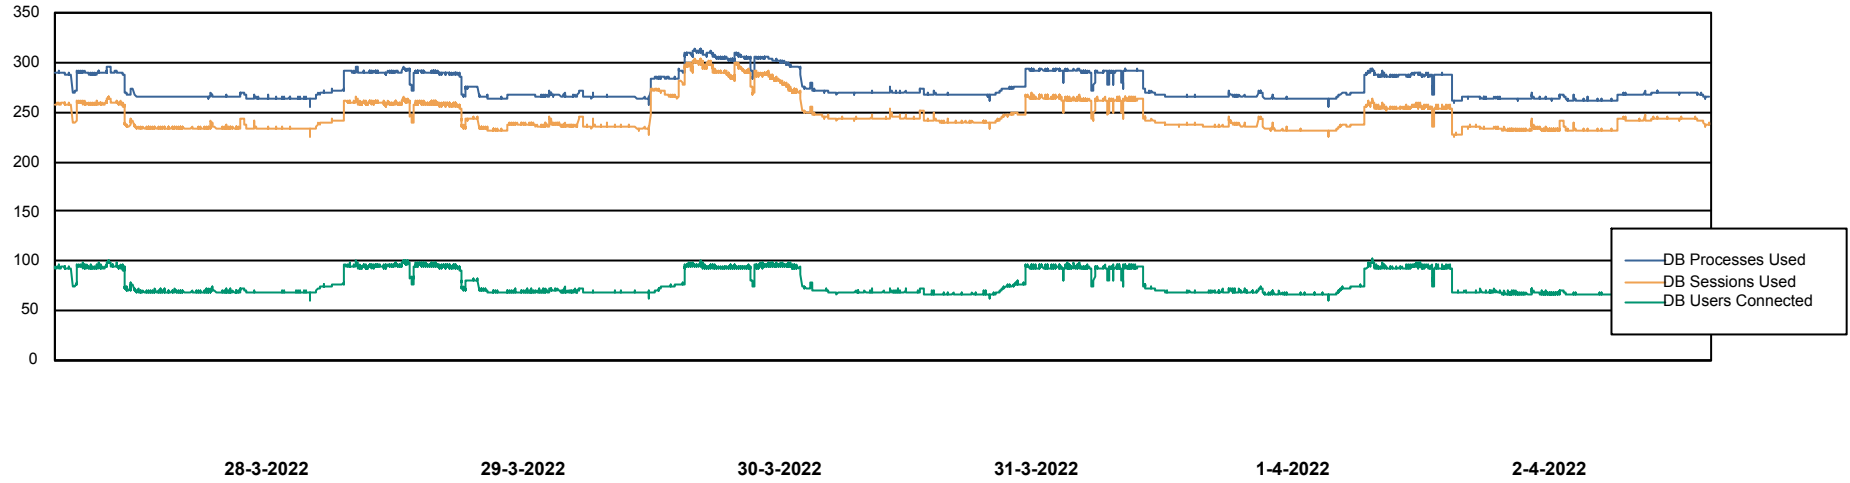

Database Performance CLODB_PRD_CLO-ORA01