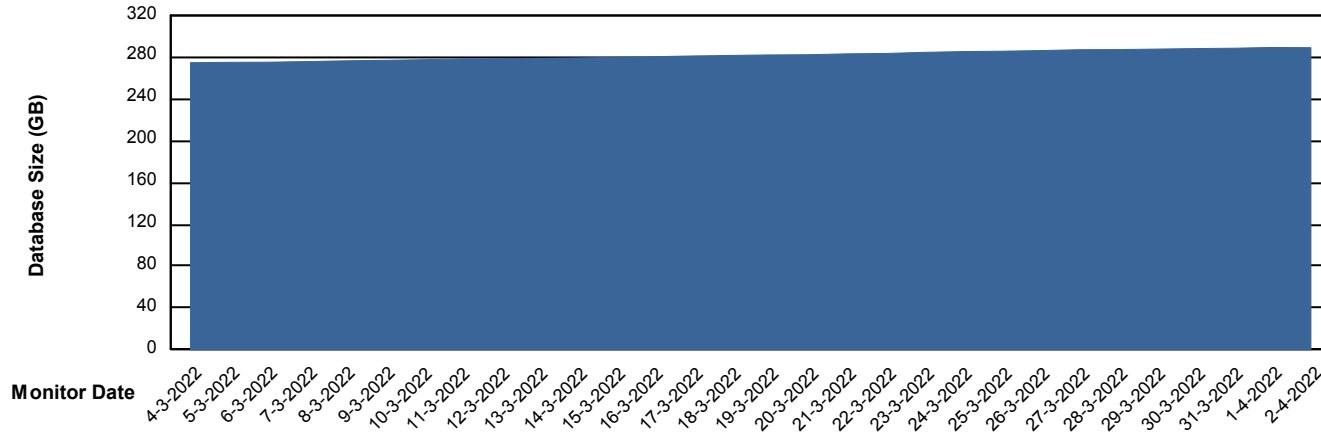

Weekly SLA Customer Report

Customer BGG_Production
Database ID 58

Database Performance BGGDB_BI

Weekly SLA Customer Report

Customer BGG_Production
Database ID 58

Database Performance BGGDB_Production

Weekly SLA Customer Report

Customer BGG_Production
Database ID 58

Database Performance BGGDB_Standby

Weekly SLA Customer Report

Customer BGG_Production
Database ID 58

DATABASE SIZE BGGDB_BI

Database growth over last month

DATABASE SIZE BGGDB_Production

Database growth over last month

Weekly SLA Customer Report

Customer BGG_Production
 Database ID 58

Database Tablespace BGGDB_BI

Date	Tablespace Name	Filesize (Gb)	Usedsize (Gb)	Percentage free
2-4-2022	ABSDATA	151	129	15
	INDX	192	158	18
1-4-2022	ABSDATA	151	129	15
	INDX	192	158	18
31-3-2022	ABSDATA	151	129	15
	INDX	192	158	18
30-3-2022	ABSDATA	151	129	15
	INDX	192	158	18
29-3-2022	ABSDATA	151	129	15
	INDX	192	158	18
28-3-2022	ABSDATA	151	128	15
	INDX	192	158	18
27-3-2022	ABSDATA	151	128	15
	INDX	192	157	18