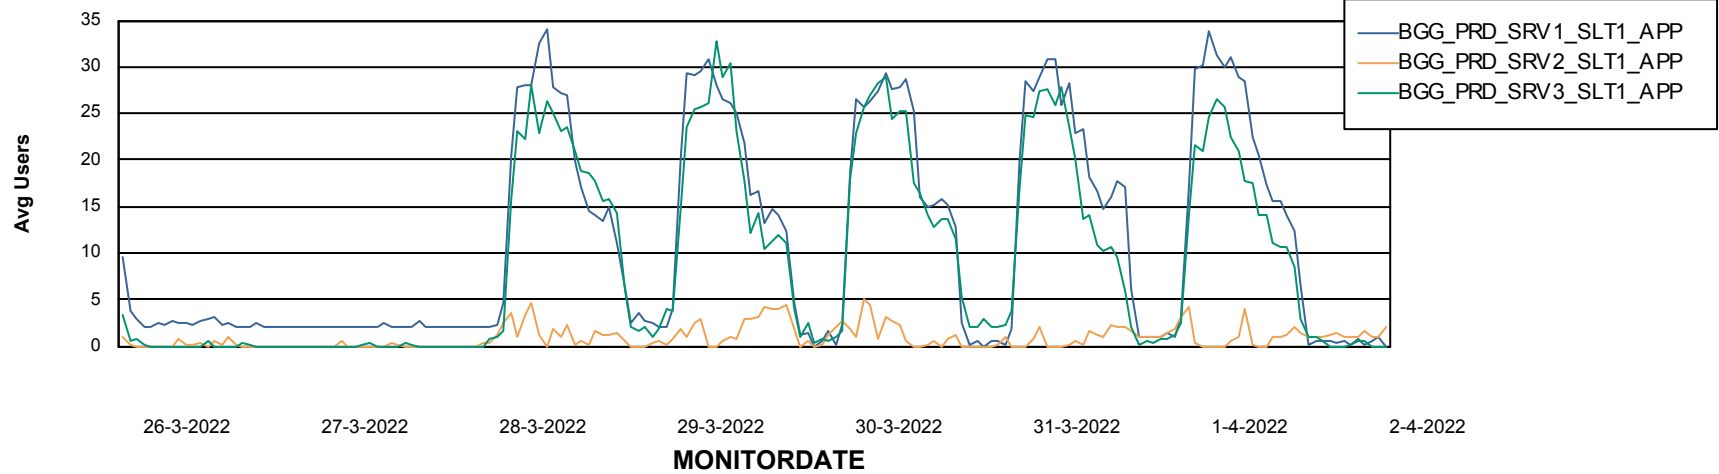

Avg users per day per ABS server