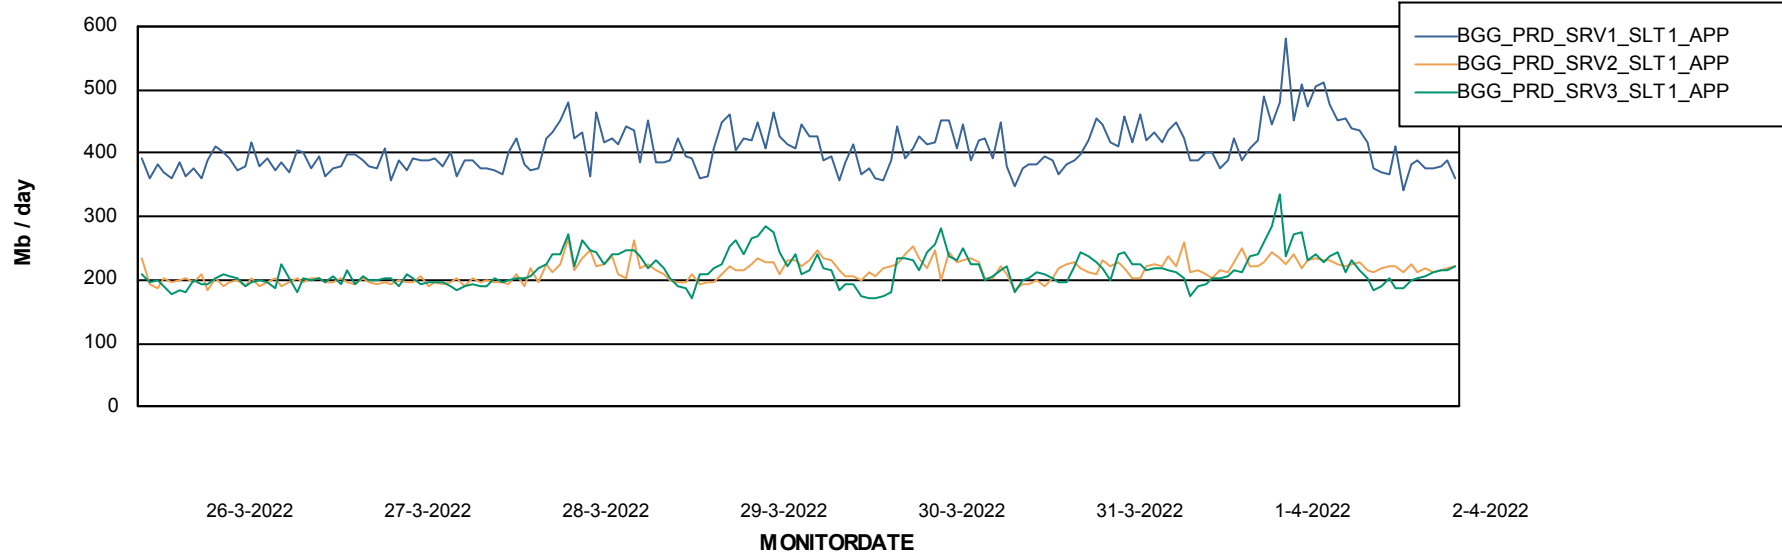

ABSSolute Application Server Services

Avg memory used per ABS Server Service