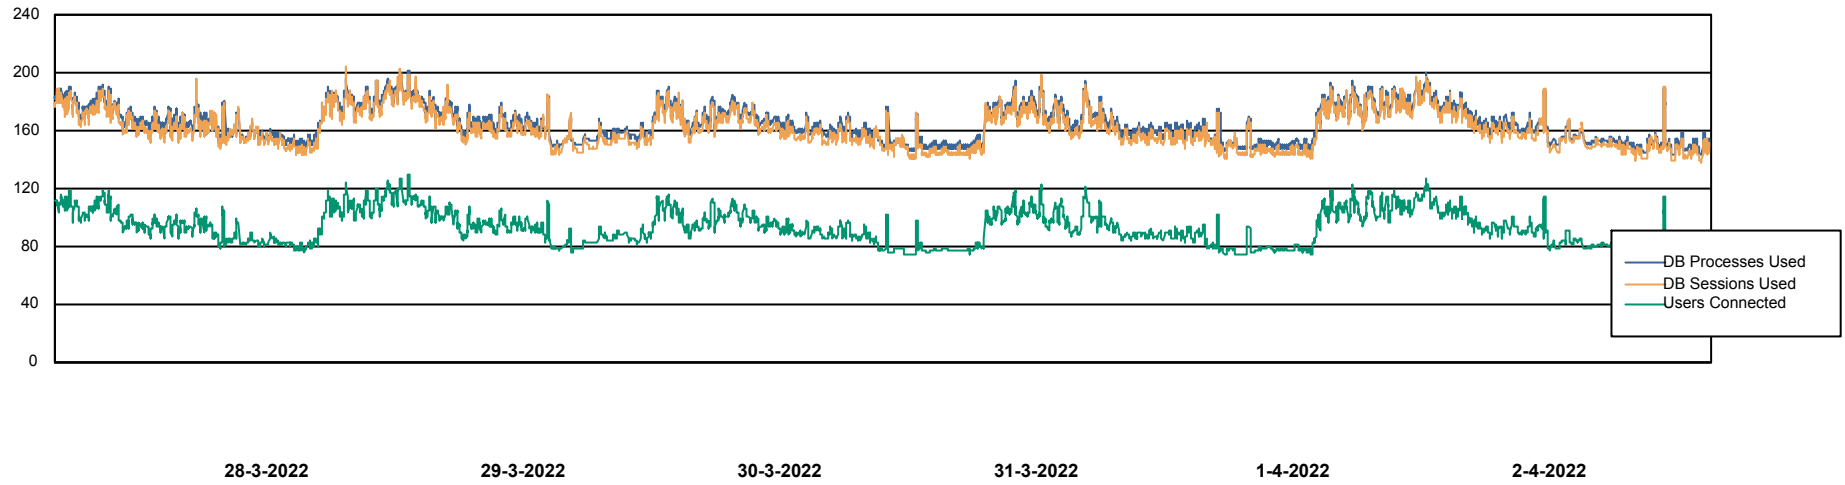

Harddisk Usage BGG_PRD_SRV4

	Free disk space on / (%)	Total disk space on / (Gb)	Used disk space on / (Gb)	Free disk space on /abs (%)	Free disk space on /home (%)	Free disk space on /opt (%)	Total disk space on /opt (Gb)	Used disk space on /opt (Gb)	Free disk space on /opt/abs (%)	Total disk space on /opt/abs
2-4-2022	27	1	1	42	98	88	1	0	42	15
1-4-2022	27	1	1	42	98	88	1	0	42	15
31-3-2022	27	1	1	43	98	88	1	0	43	15
30-3-2022	27	1	1	43	98	88	1	0	43	15
29-3-2022	27	1	1	43	98	88	1	0	43	15
28-3-2022	27	1	1	43	98	88	1	0	43	15
27-3-2022	27	1	1	43	98	88	1	0	43	15

Weekly SLA Customer Report

Customer BGG_Production
Database ID 58

Database Performance BGGDB_BI

Weekly SLA Customer Report

Customer BGG_Production
Database ID 58

Database Performance BGGDB_Production

Weekly SLA Customer Report

Customer BGG_Production
Database ID 58

Database Performance BGGDB_Standby

Weekly SLA Customer Report

Customer BGG_Production
Database ID 58

DATABASE SIZE BGGDB_BI

Database growth over last month

DATABASE SIZE BGGDB_Production