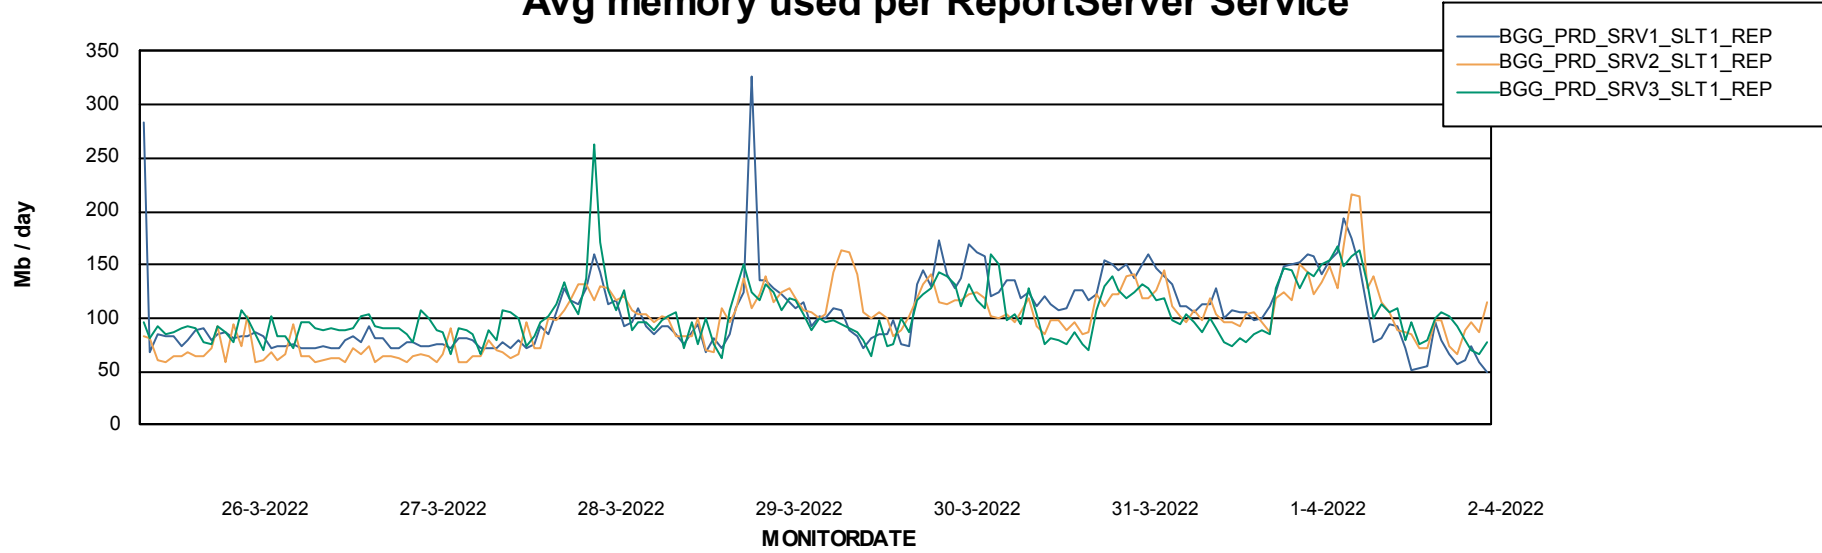

Avg memory used per ABS Server Service

Avg users per day per ABS server

Weekly SLA Customer Report

Customer BGG_Production
Database ID 58

ABSSolute Application ReportServer Services

Avg memory used per ReportServer Service