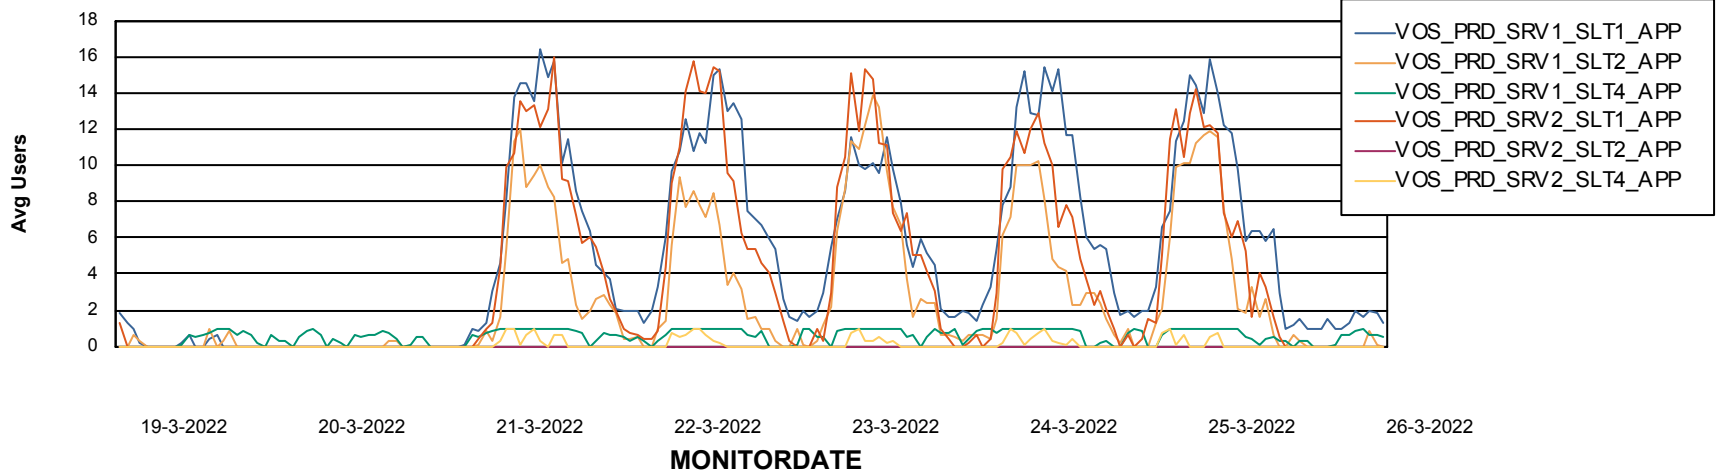

Avg users per day per ABS server