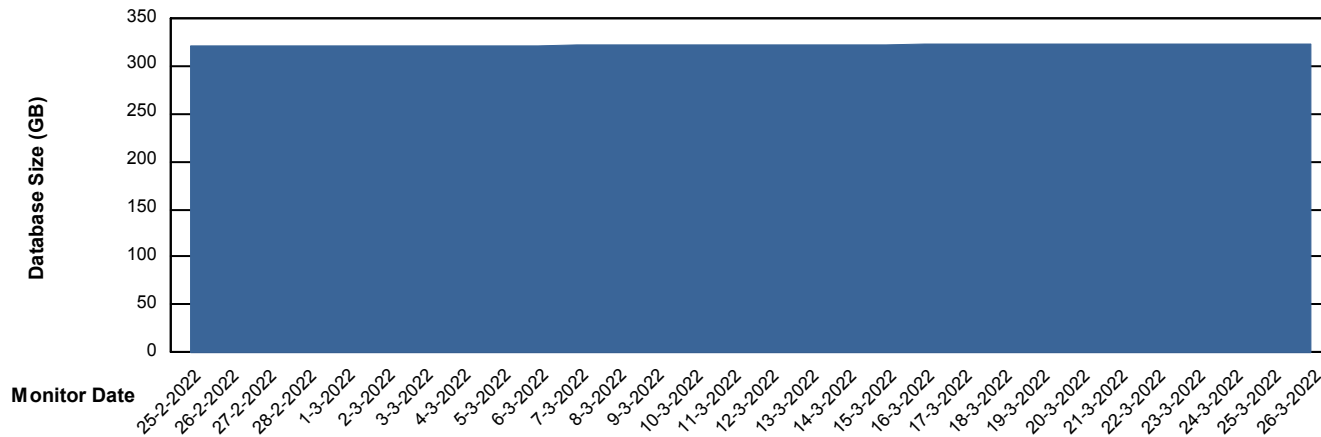

DATABASE SIZE VOSDB_Production

Database growth over last month