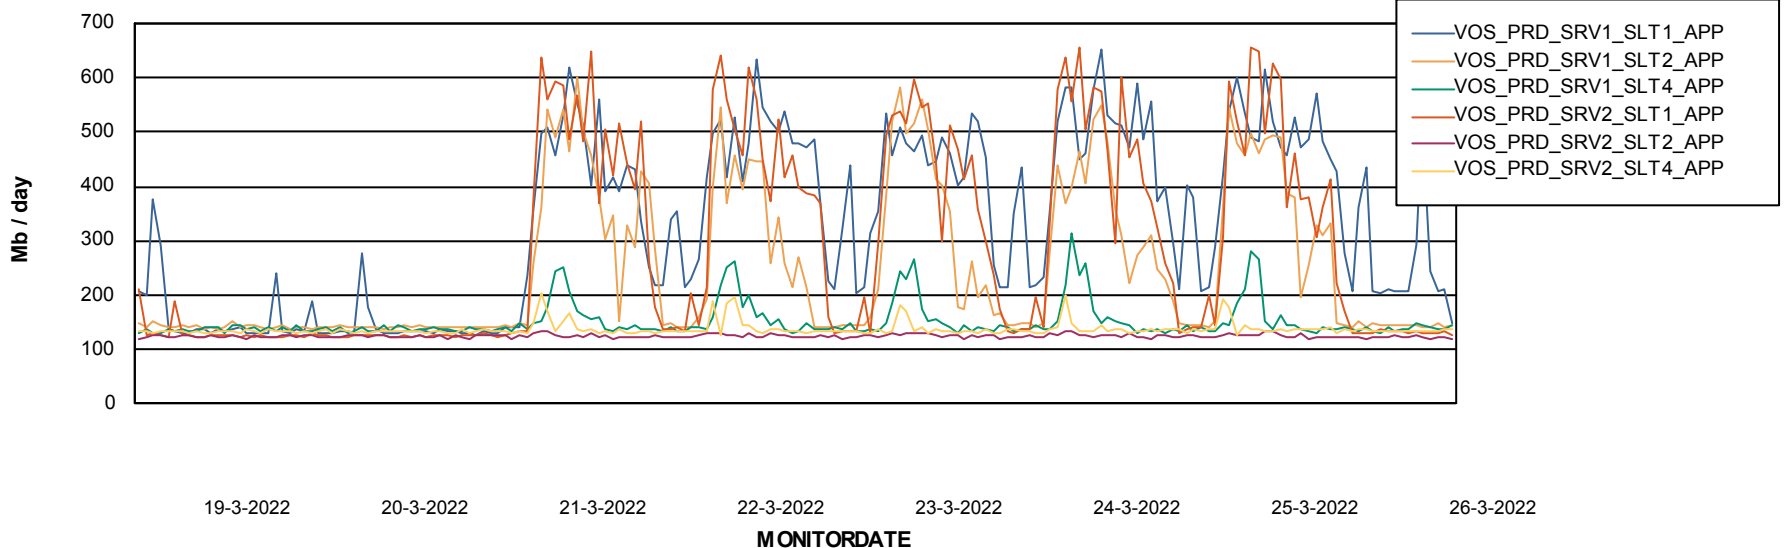

Standby Database Health VOS_Production

Recovery lag for last 7 days

Weekly SLA Customer Report

Customer VOS_Production
Database ID 68

ABSSolute Application Server Services

Avg memory used per ABS Server Service