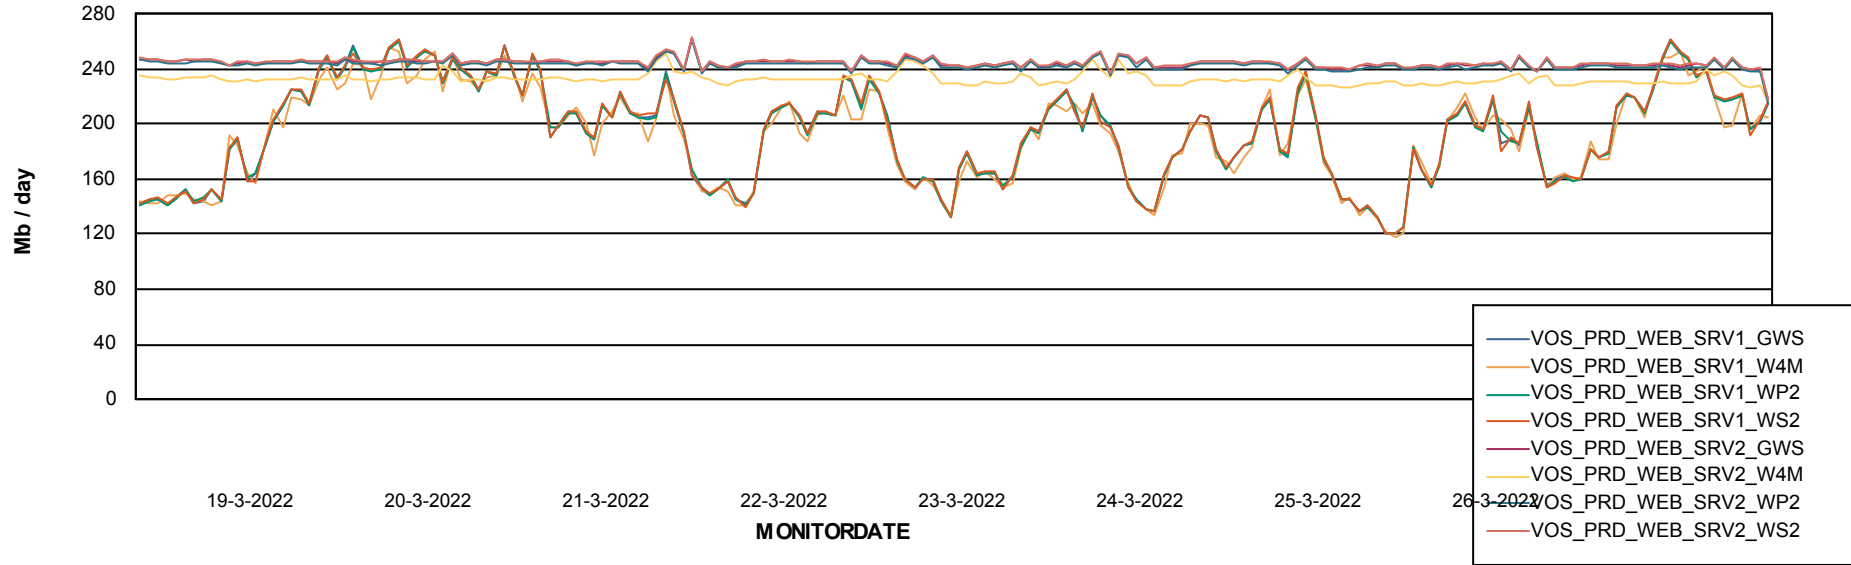

ABSolute Web Component Services

Avg memory used per ABS Web component