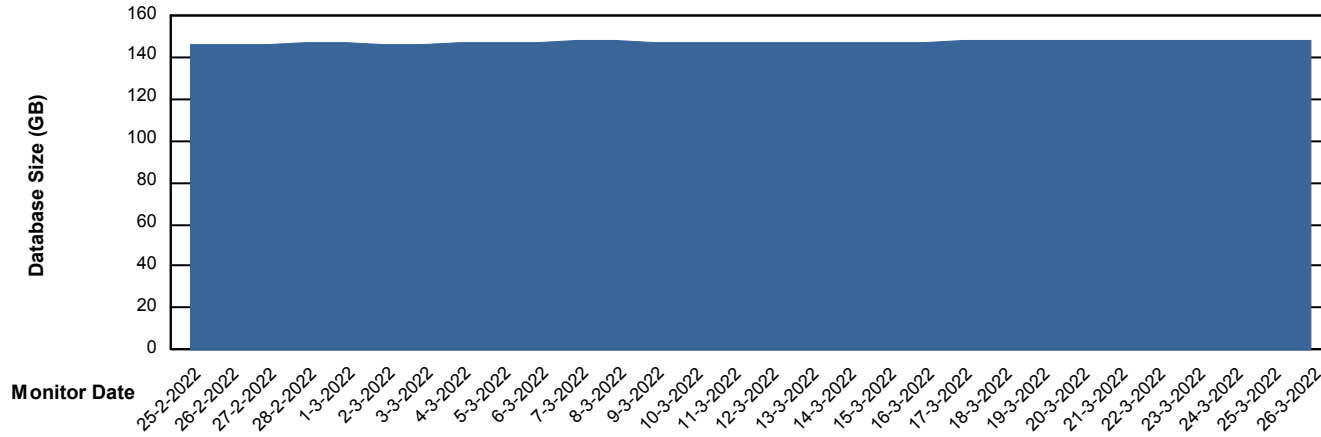

Customer VOS_Production
Database ID 68

Database Performance VOSDB_Standby

DB Processes Max 500

Weekly SLA Customer Report

Customer VOS_Production
Database ID 68

DATABASE SIZE VOSDB_BI

Database growth over last month