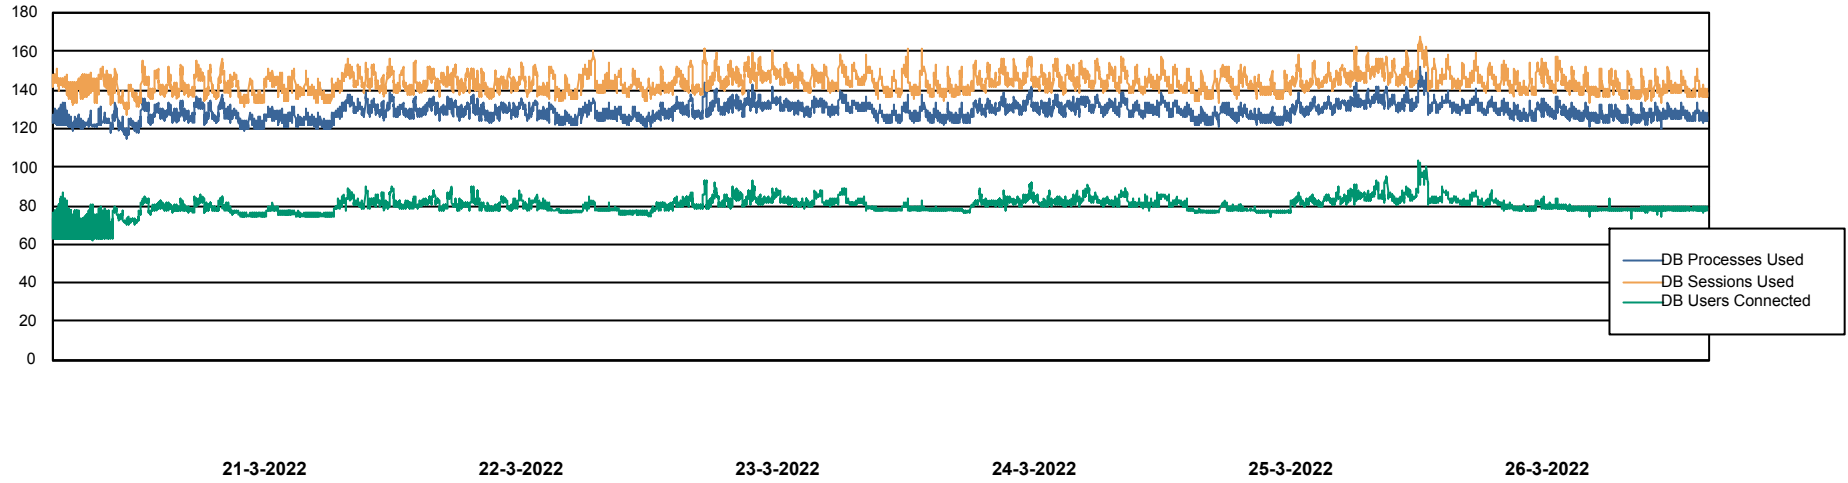

Weekly SLA Customer Report

Customer VOS_Production
Database ID 68

Database Performance VOSDB_BI

Weekly SLA Customer Report

Customer VOS_Production
Database ID 68

Database Performance VOSDB_Production

Weekly SLA Customer Report