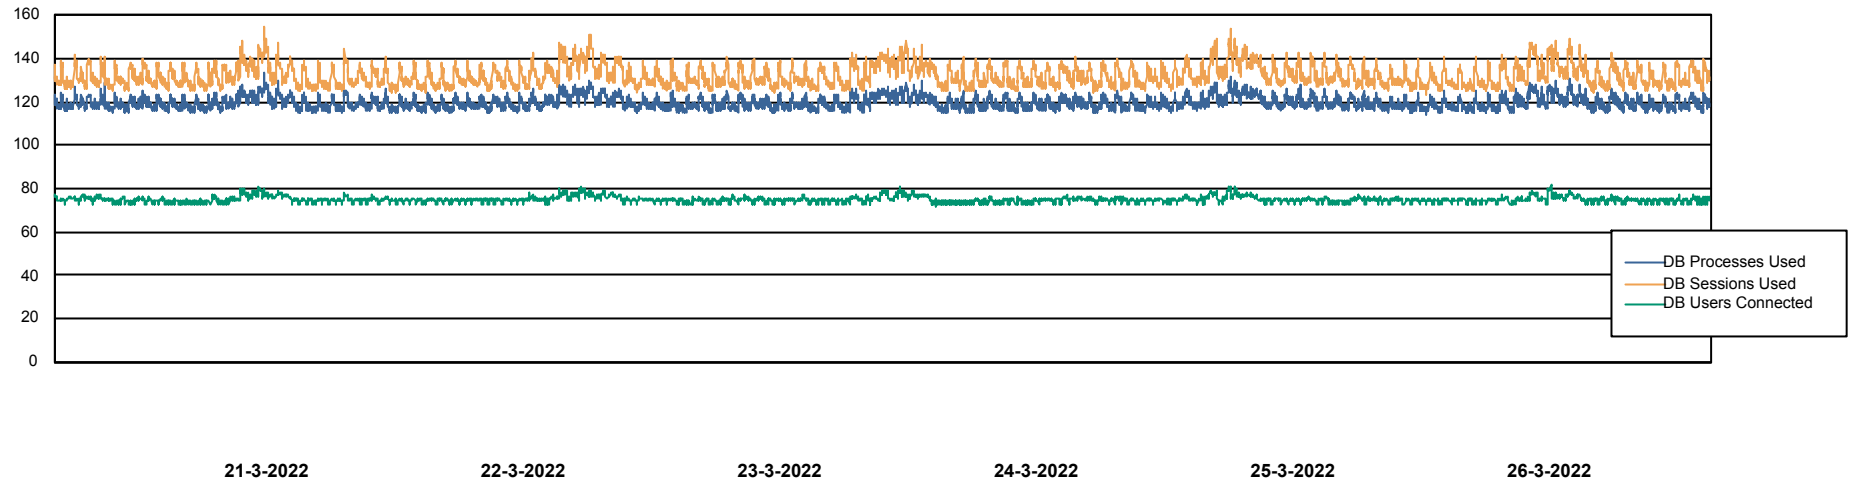

Database Performance VOSDB_BI