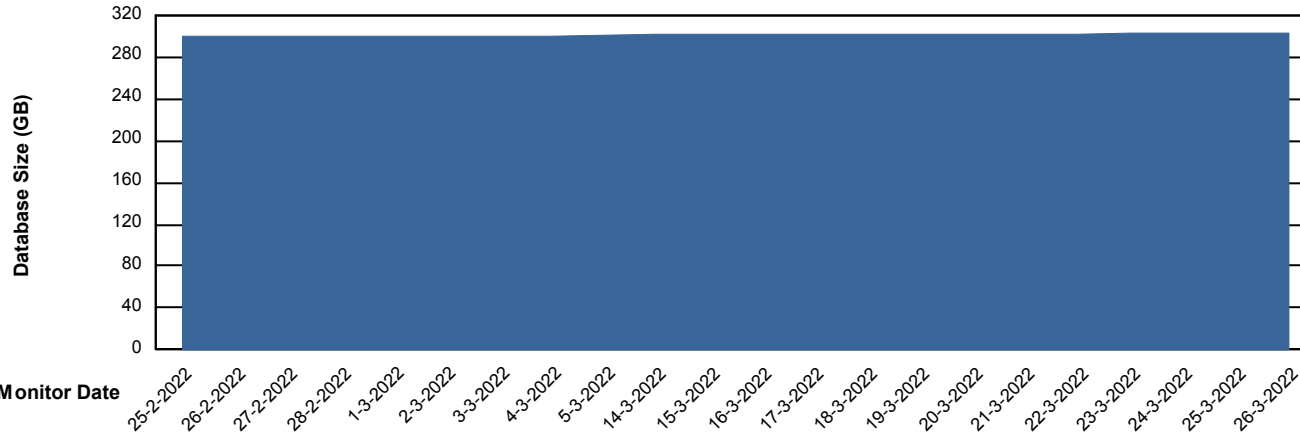

Weekly SLA Customer Report

Customer VEN_Production
Database ID 35

Database Performance VENDB_Production

Weekly SLA Customer Report

Customer VEN_Production
Database ID 35

Database Performance VENDB_Standby

DB Processes Max 300

Weekly SLA Customer Report

Customer VEN_Production
 Database ID 35

DATABASE SIZE VENDB_Production

Database growth over last month

Database Tablespace VENDB_Production

Date	Tablespace Name	Filesize (Gb)	Usedsize (Gb)	Percentage free
26-3-2022	ABSDATA	186	153	18
	INDX	169	141	17
25-3-2022	ABSDATA	186	153	18
	INDX	169	141	17
24-3-2022	ABSDATA	186	153	18
	INDX	169	141	17
23-3-2022	ABSDATA	186	153	18
	INDX	169	141	17
22-3-2022	ABSDATA	186	153	18
	INDX	169	141	17
21-3-2022	ABSDATA	186	153	18
	INDX	169	141	17
20-3-2022	ABSDATA	186	153	18
	INDX	169	141	17