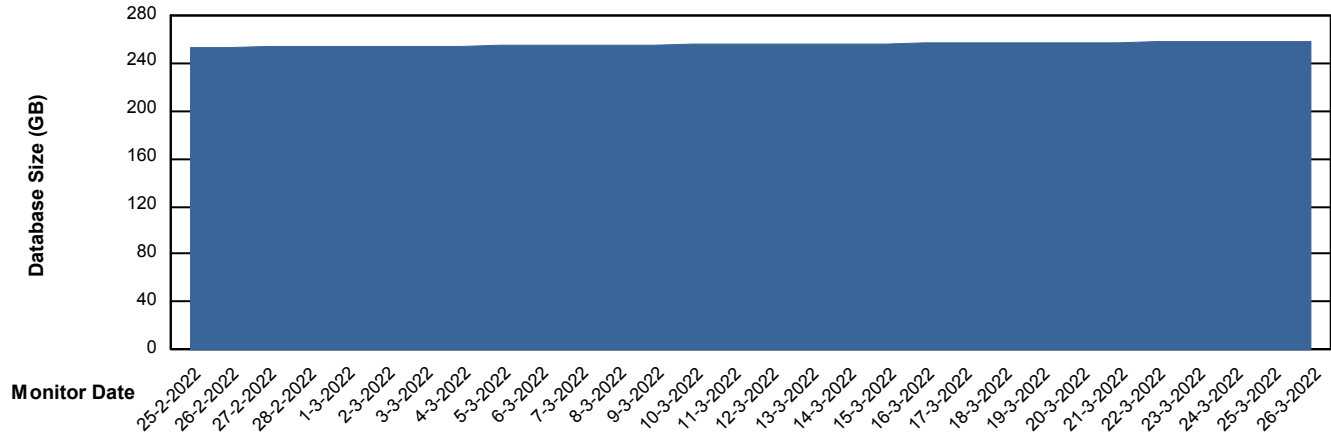

DATABASE SIZE STKDB_Production

Database growth over last month