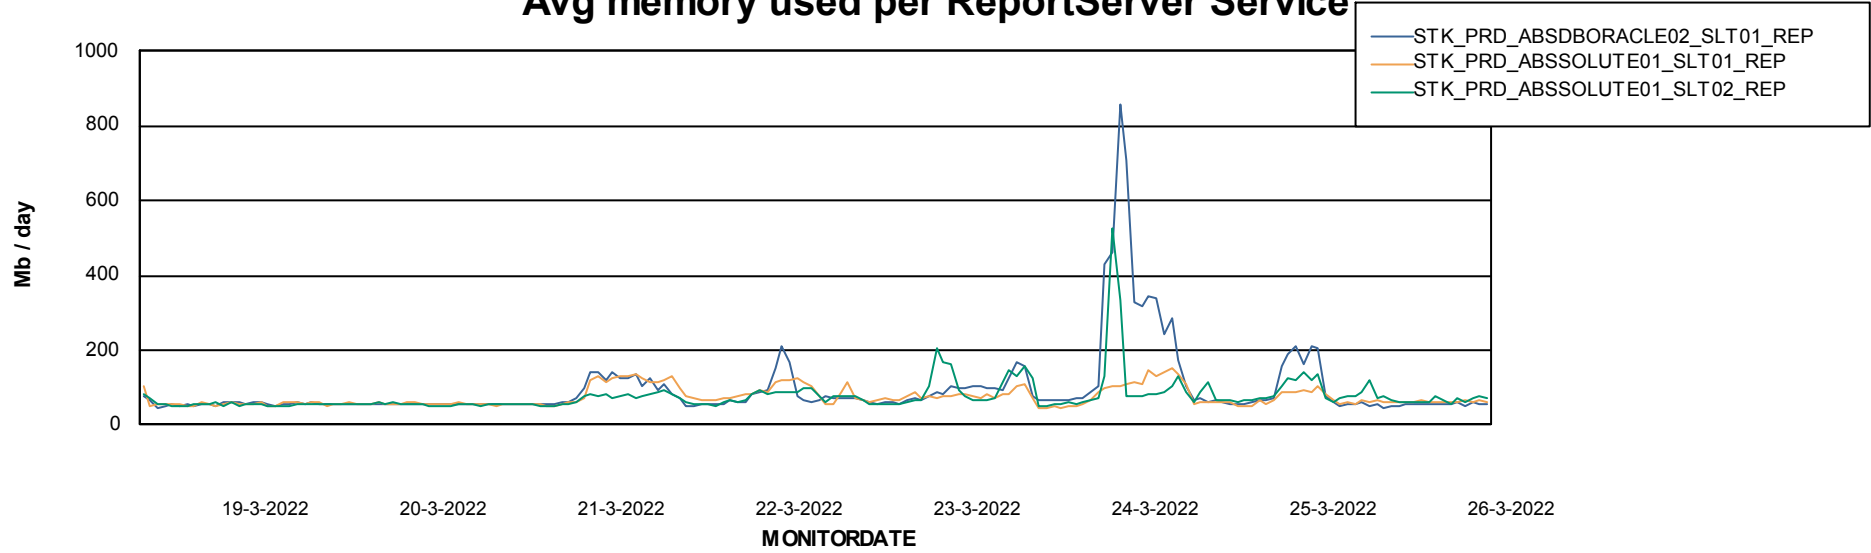

ABSSolute Application ReportServer Services

Avg memory used per ReportServer Service