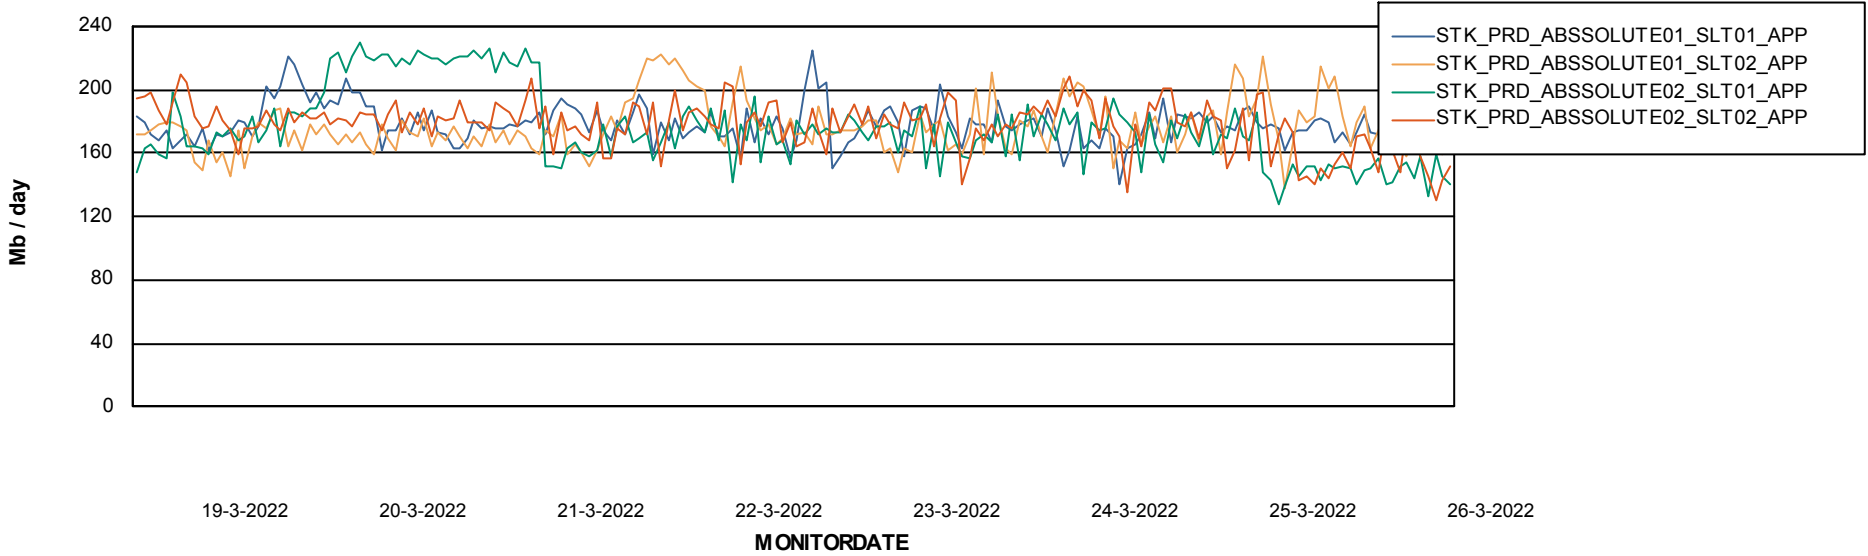

Weekly SLA Customer Report

Customer STK_Production
Database ID 82

Database Performance STKDB_Production

Weekly SLA Customer Report

Customer STK_Production
Database ID 82

Database Performance STKDB_Standby

DB Processes Max 1,000

Weekly SLA Customer Report

Customer STK_Production
 Database ID 82

DATABASE SIZE STKDB_Production

Database growth over last month

Database Tablespace STKDB_Production

Date	Tablespace Name	Filesize (Gb)	Usedsize (Gb)	Percentage free
26-3-2022	ABSDATA	200	100	50
	INDX	200	149	26
25-3-2022	ABSDATA	200	100	50
	INDX	200	149	26
24-3-2022	ABSDATA	200	100	50
	INDX	200	148	26
23-3-2022	ABSDATA	200	100	50
	INDX	200	148	26
22-3-2022	ABSDATA	200	99	50
	INDX	200	148	26
21-3-2022	ABSDATA	200	99	50
	INDX	200	148	26
20-3-2022	ABSDATA	200	99	50
	INDX	200	148	26

Weekly SLA Customer Report

Customer STK_Production
Database ID 82

ABSSolute Application Server Services

Avg memory used per ABS Server Service

Avg users per day per ABS server

Weekly SLA Customer Report

Customer STK_Production
Database ID 82