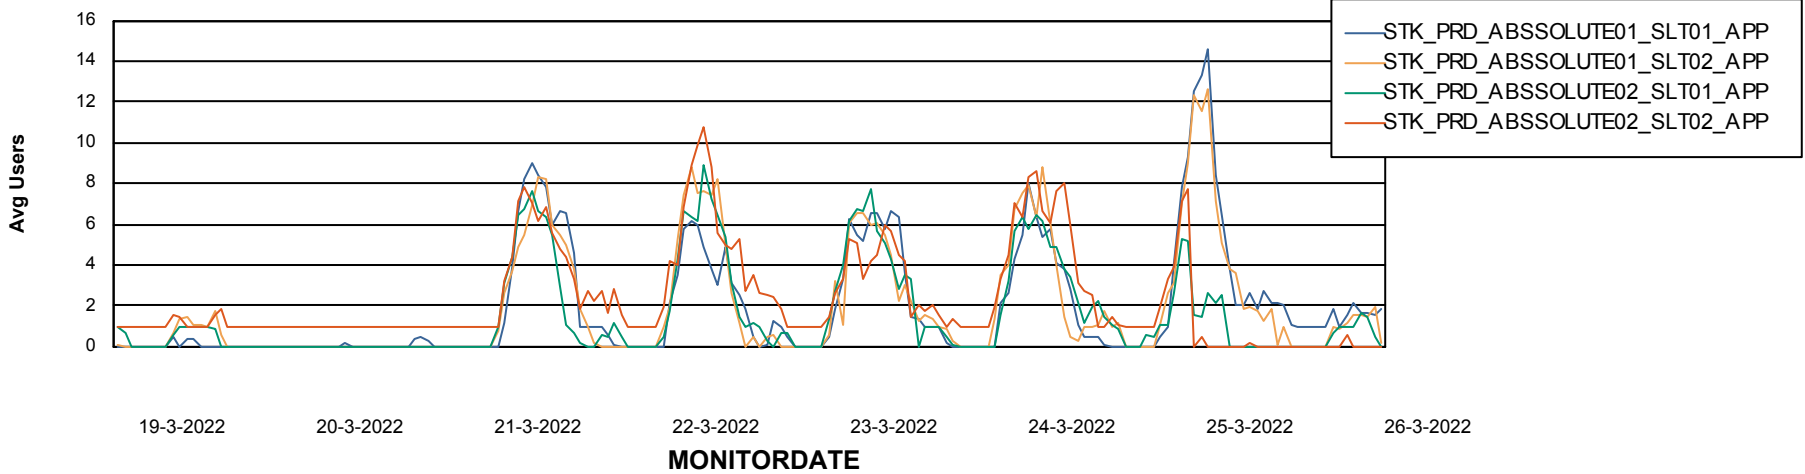

Weekly SLA Customer Report

Customer STK_Production
Database ID 82

ABSSolute Application Server Services

Avg memory used per ABS Server Service

Avg users per day per ABS server

Weekly SLA Customer Report

Customer STK_Production
Database ID 82