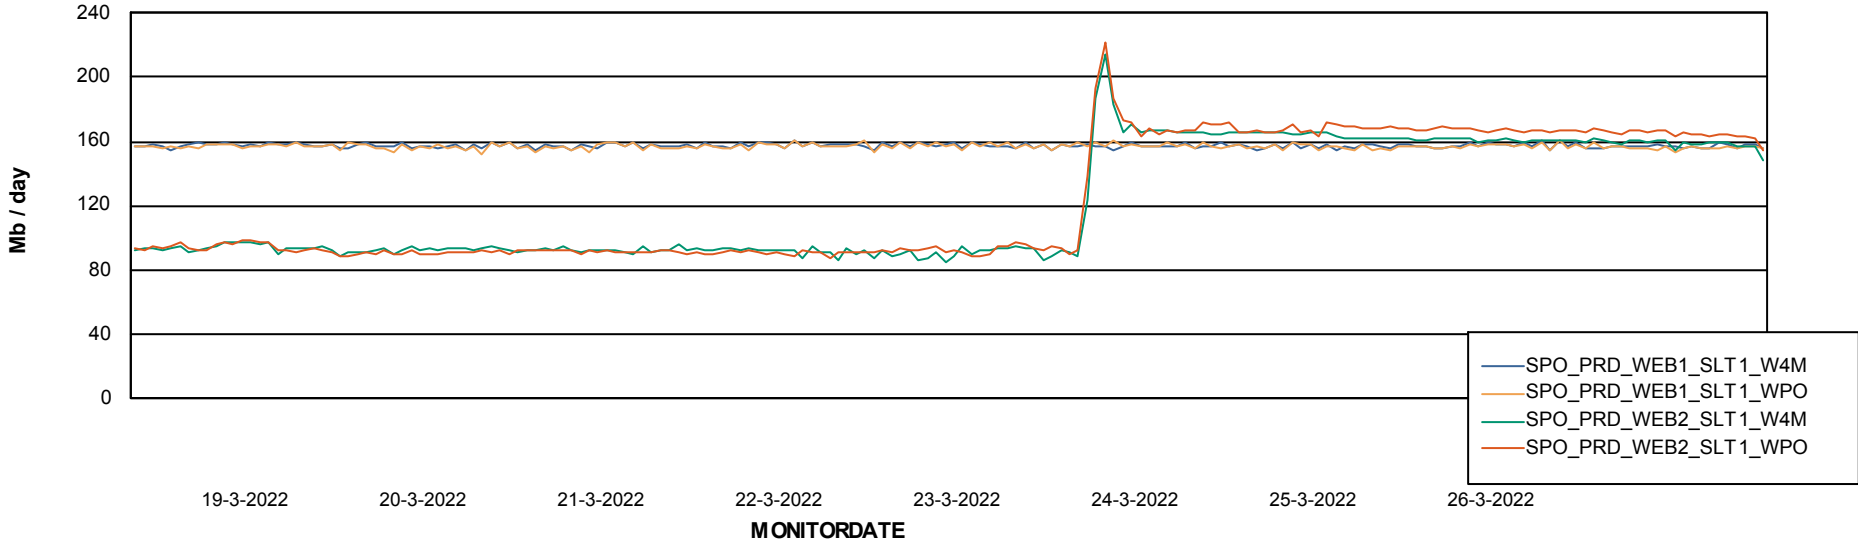

ABSSolute Web Component Services

Avg memory used per ABS Web component