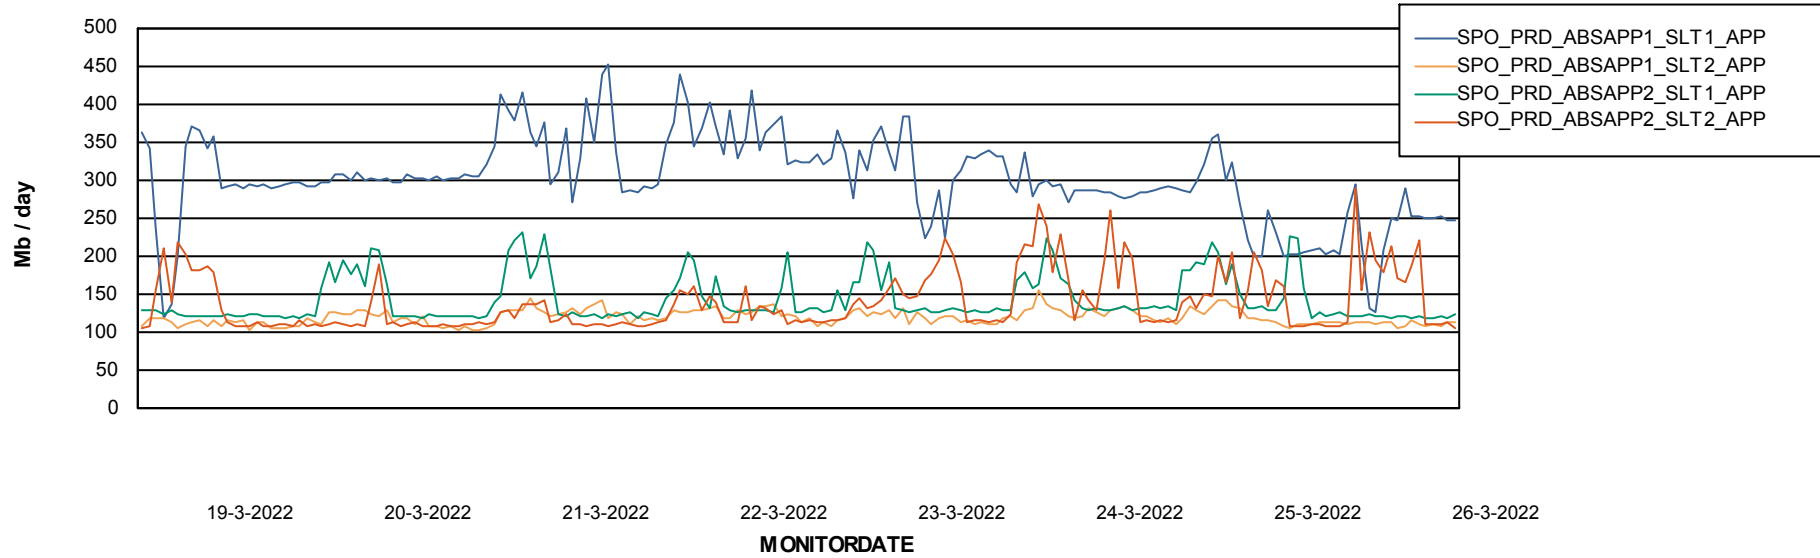

Standby Database Health SPO_Production Silver

Recovery lag for last 7 days

Weekly SLA Customer Report

Customer SPO_Production Silver
Database ID 57

ABSSolute Application Server Services

Avg memory used per ABS Server Service