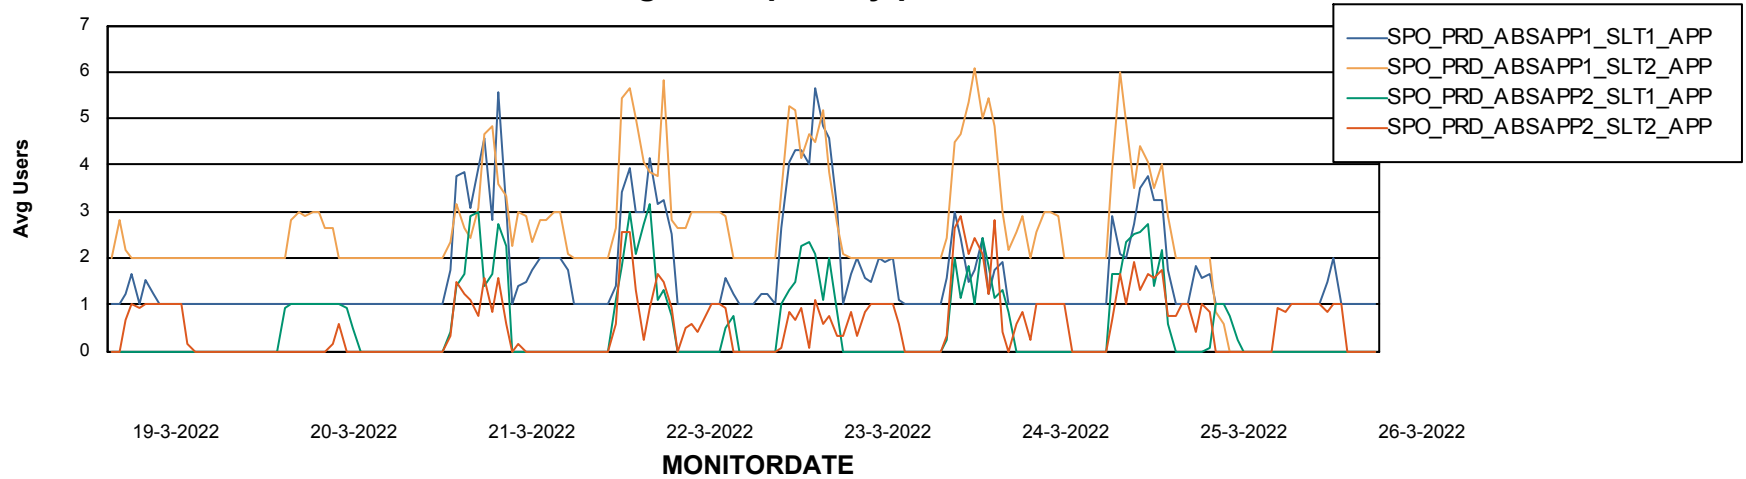

Avg users per day per ABS server