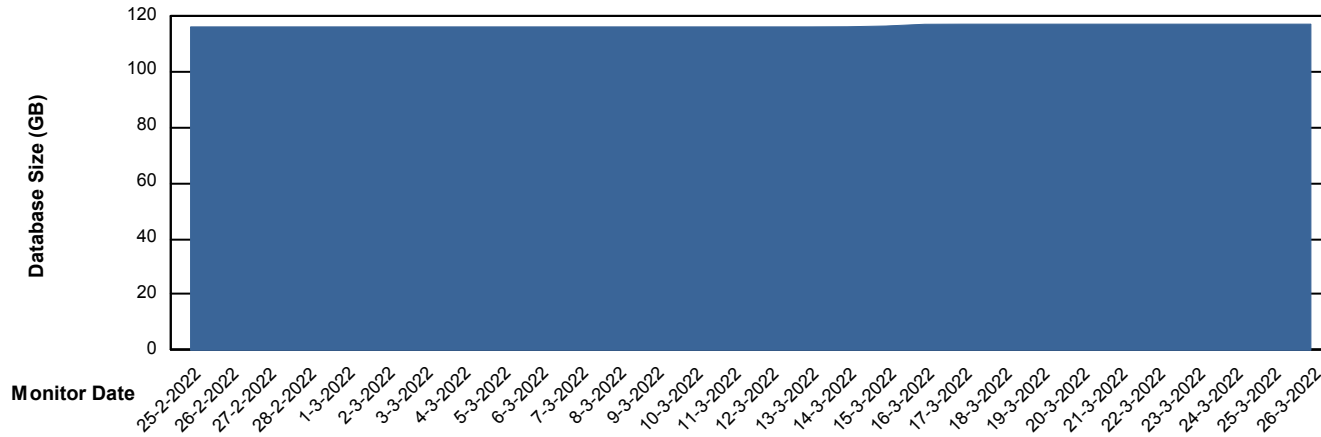

Weekly SLA Customer Report

Customer SPO_Production Silver
Database ID 57

DATABASE SIZE SPODB_BI

Database growth over last month

DATABASE SIZE SPODB_Production

Database growth over last month

Weekly SLA Customer Report

Customer SPO_Production Silver
Database ID 57

Database Tablespace SPODB_BI

Date	Tablespace Name	Filesize (Gb)	Usedsize (Gb)	Percentage free
26-3-2022	ABSDATA	34	26	24
	INDX	41	34	17
25-3-2022	ABSDATA	34	26	24
	INDX	41	34	17
24-3-2022	ABSDATA	34	26	24
	INDX	41	34	17
23-3-2022	ABSDATA	34	26	24
	INDX	41	34	17
22-3-2022	ABSDATA	34	26	24
	INDX	41	34	17
21-3-2022	ABSDATA	34	26	24
	INDX	41	34	17
20-3-2022	ABSDATA	34	26	24
	INDX	41	34	17