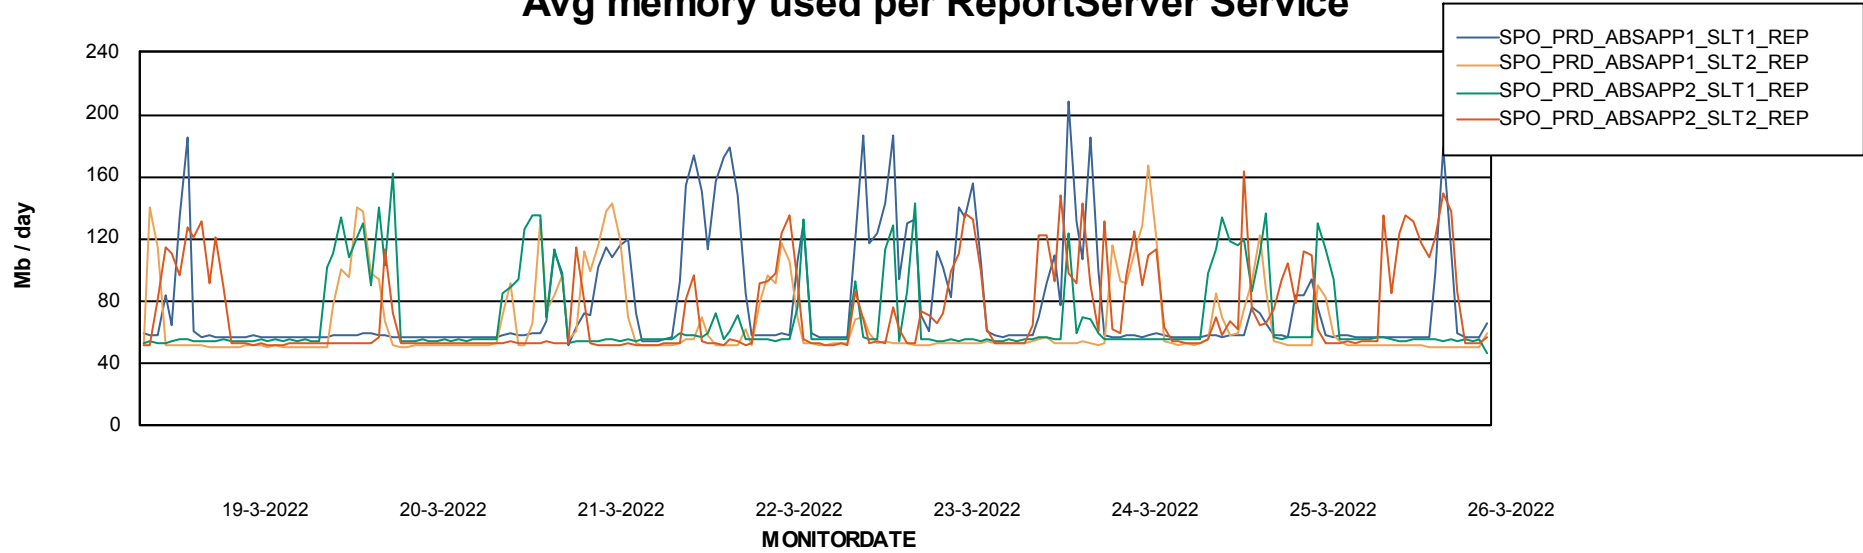

Avg users per day per ABS server

Weekly SLA Customer Report

Customer SPO_Production Silver
Database ID 57

ABSSolute Application ReportServer Services

Avg memory used per ReportServer Service

Weekly SLA Customer Report