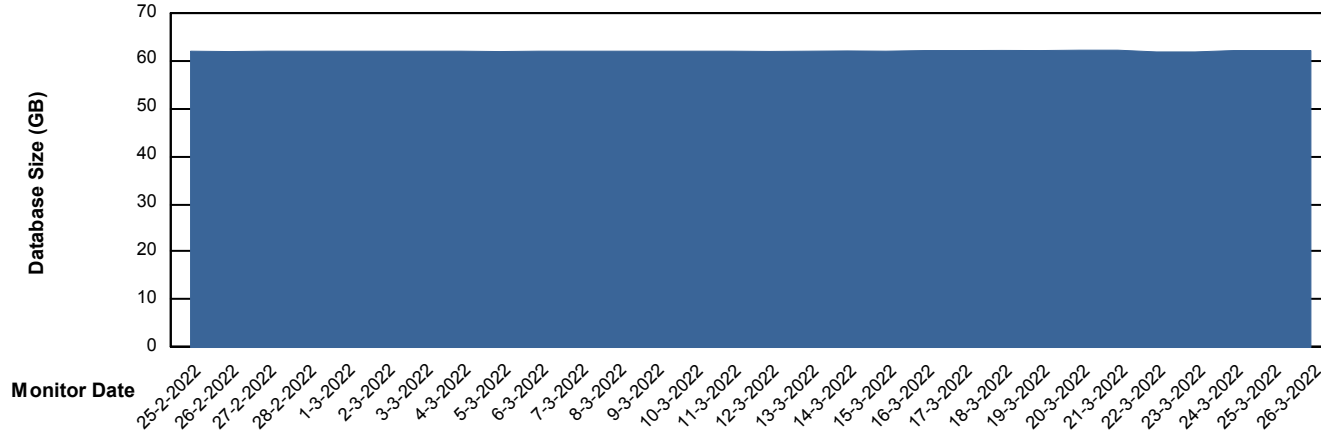

Database Performance SPODB_Production

DB Processes Max 300
DB Sessions Max 472

Weekly SLA Customer Report

Customer SPO_Production Silver
Database ID 57

Database Performance SPODB_Standby

DB Processes Max 300
DB Sessions Max 472

Weekly SLA Customer Report

Customer SPO_Production Silver
Database ID 57

DATABASE SIZE SPODB_BI

Database growth over last month

DATABASE SIZE SPODB_Production

Database growth over last month

Weekly SLA Customer Report