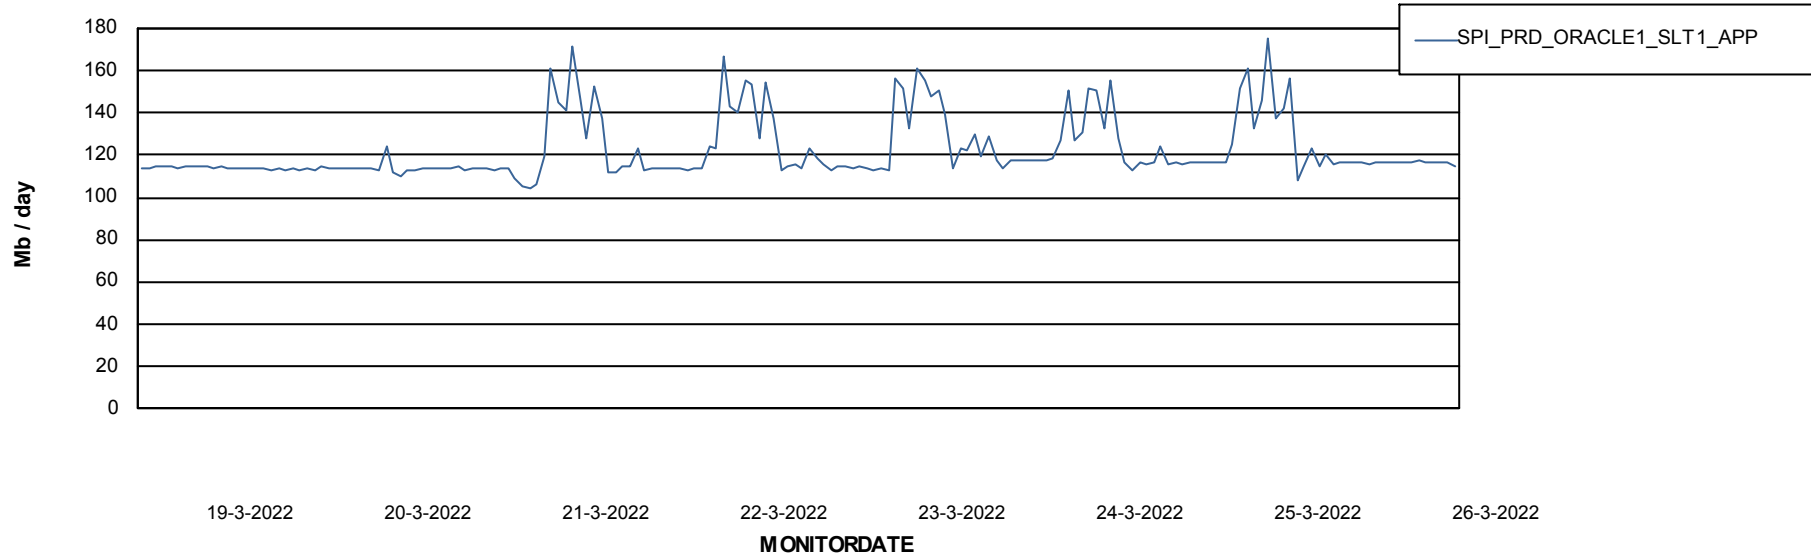

Weekly SLA Customer Report

Customer SPI_Production
Database ID 49

Database Performance SPIDB_Production

DB Processes Max 500

Weekly SLA Customer Report

Customer SPI_Production
Database ID 49

Database Performance SPIDB_Standby

DB Processes Max 500

Weekly SLA Customer Report

Customer SPI_Production
 Database ID 49

DATABASE SIZE SPIDB_Production

Database growth over last month

Database Tablespace SPIDB_Production

Date	Tablespace Name	Filesize (Gb)	Usedsize (Gb)	Percentage free
26-3-2022	ABSDATA	5	2	52
	INDX	8	4	51
25-3-2022	ABSDATA	5	2	52
	INDX	8	4	51
24-3-2022	ABSDATA	5	2	52
	INDX	8	4	51
23-3-2022	ABSDATA	5	2	52
	INDX	8	4	51
22-3-2022	ABSDATA	5	2	52
	INDX	8	4	51
21-3-2022	ABSDATA	5	2	52
	INDX	8	4	51
20-3-2022	ABSDATA	5	2	52
	INDX	8	4	51

Weekly SLA Customer Report

Customer SPI_Production
Database ID 49

ABSSolute Application Server Services

Avg memory used per ABS Server Service

Avg users per day per ABS server

Weekly SLA Customer Report

Customer SPI_Production
Database ID 49