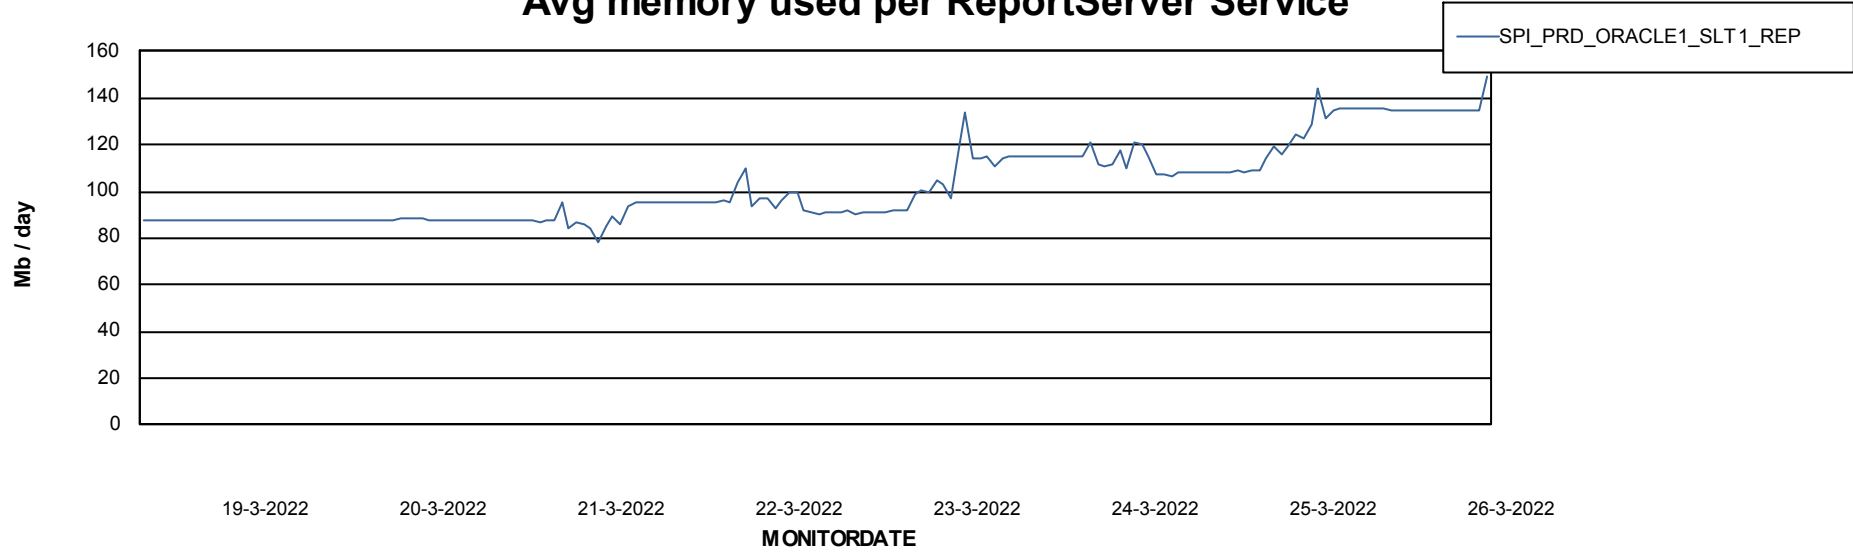

ABSSolute Application ReportServer Services

Avg memory used per ReportServer Service