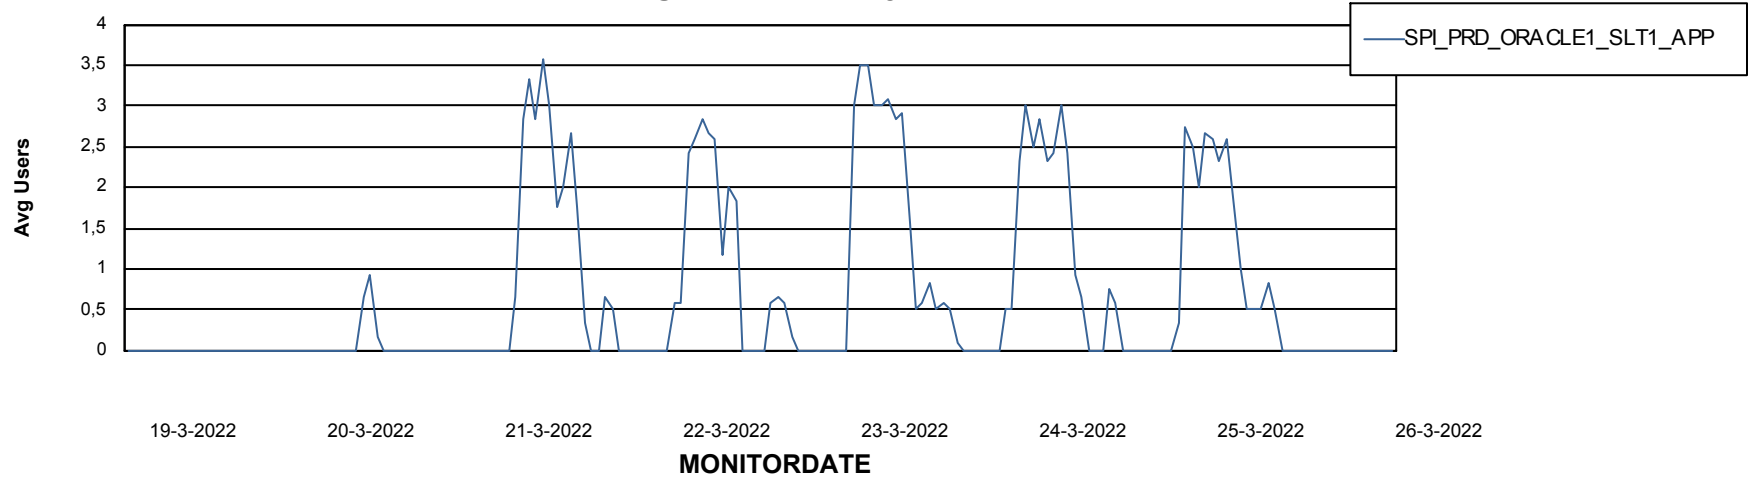

Weekly SLA Customer Report

Customer SPI_Production
Database ID 49

ABSSolute Application Server Services

Avg memory used per ABS Server Service

Avg users per day per ABS server

Weekly SLA Customer Report

Customer SPI_Production
Database ID 49