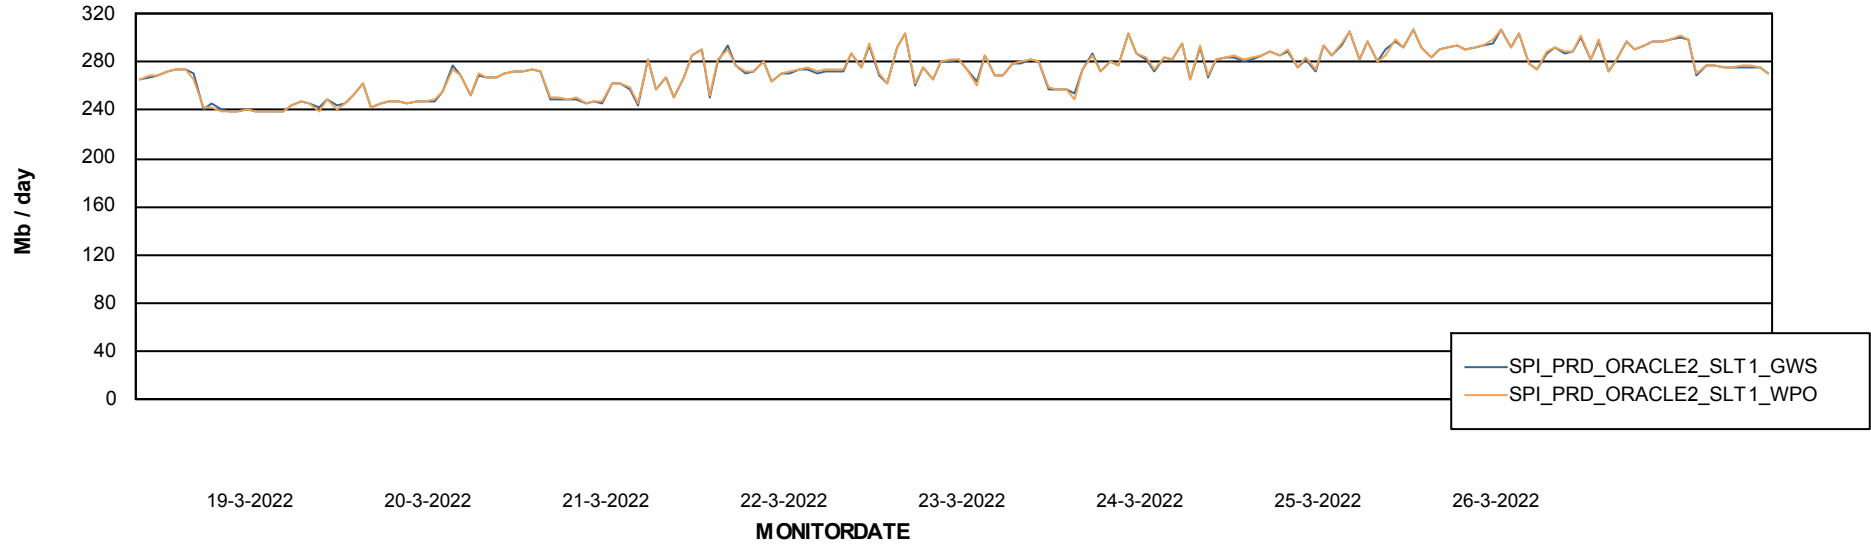

ABSSolute Application ReportServer Services

Avg memory used per ReportServer Service

Weekly SLA Customer Report

Customer SPI_Production
Database ID 49

ABSSolute Web Component Services

Avg memory used per ABS Web component