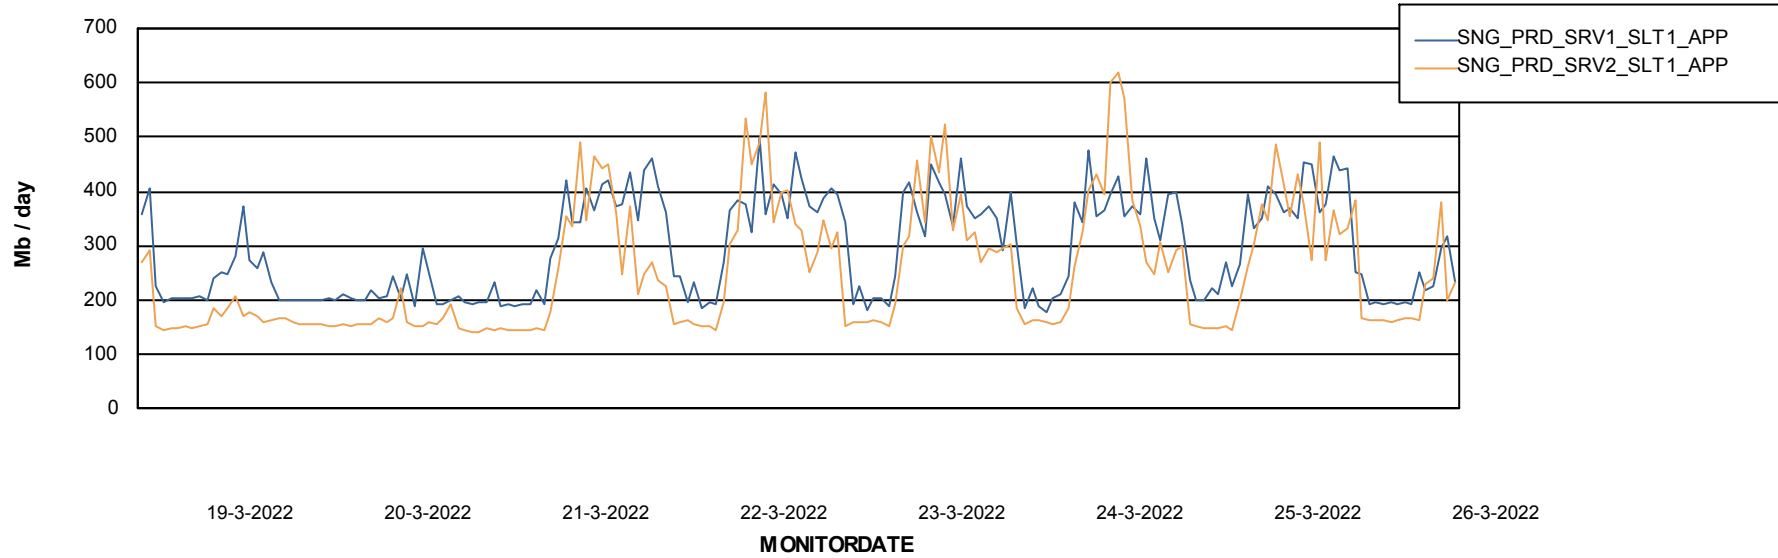

Database Performance SNG_PRD_ORACLE1

Weekly SLA Customer Report

Customer SNG_Production
 Database ID 70

DATABASE SIZE SNG_PRD_ORACLE1

Database growth over last month

Database Tablespace SNG_PRD_ORACLE1

Date	Tablespace Name	Filesize (Gb)	Usedsize (Gb)	Percentage free
26-3-2022	ABSDATA	48	33	31
	INDX	110	87	21
25-3-2022	ABSDATA	48	33	31
	INDX	110	86	21
24-3-2022	ABSDATA	48	33	31
	INDX	110	86	21
23-3-2022	ABSDATA	48	33	31
	INDX	110	86	21
22-3-2022	ABSDATA	48	33	31
	INDX	110	86	22
21-3-2022	ABSDATA	48	33	31
	INDX	110	86	22
20-3-2022	ABSDATA	48	33	31
	INDX	110	86	22

Weekly SLA Customer Report

Customer SNG_Production
Database ID 70

ABSSolute Application Server Services

Avg memory used per ABS Server Service

Avg users per day per ABS server

Weekly SLA Customer Report

Customer SNG_Production
Database ID 70