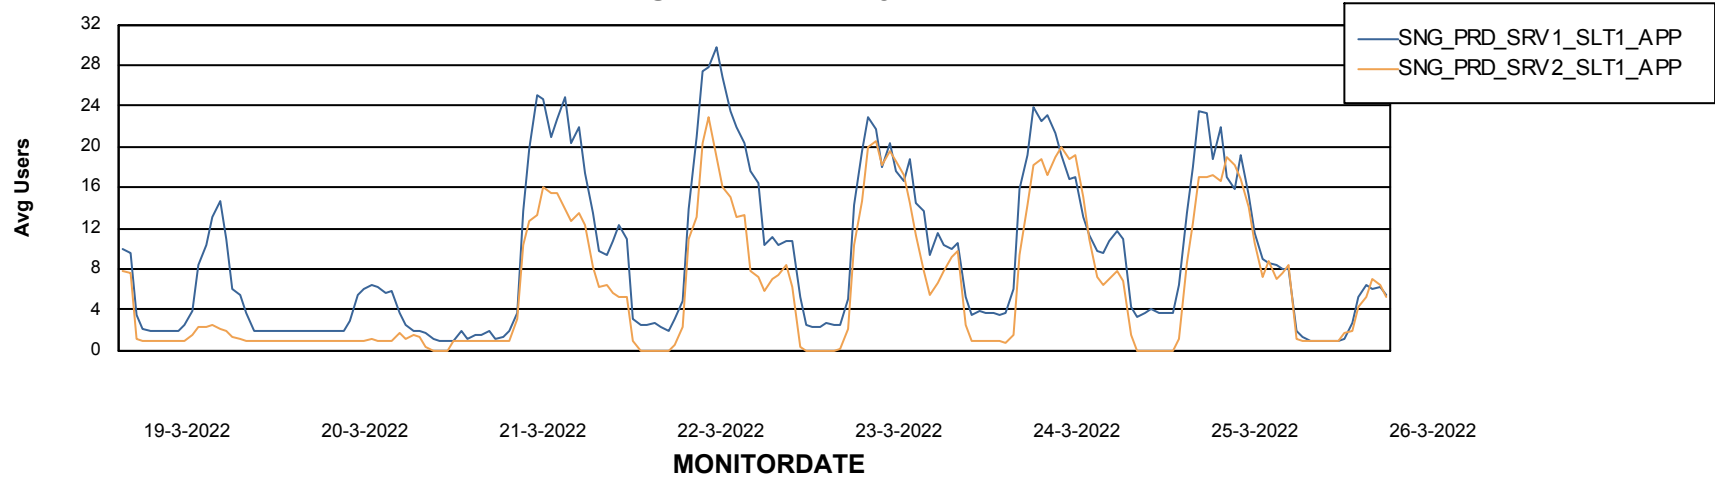

Weekly SLA Customer Report

Customer SNG_Production
Database ID 70

ABSSolute Application Server Services

Avg memory used per ABS Server Service

Avg users per day per ABS server

Weekly SLA Customer Report

Customer SNG_Production
Database ID 70