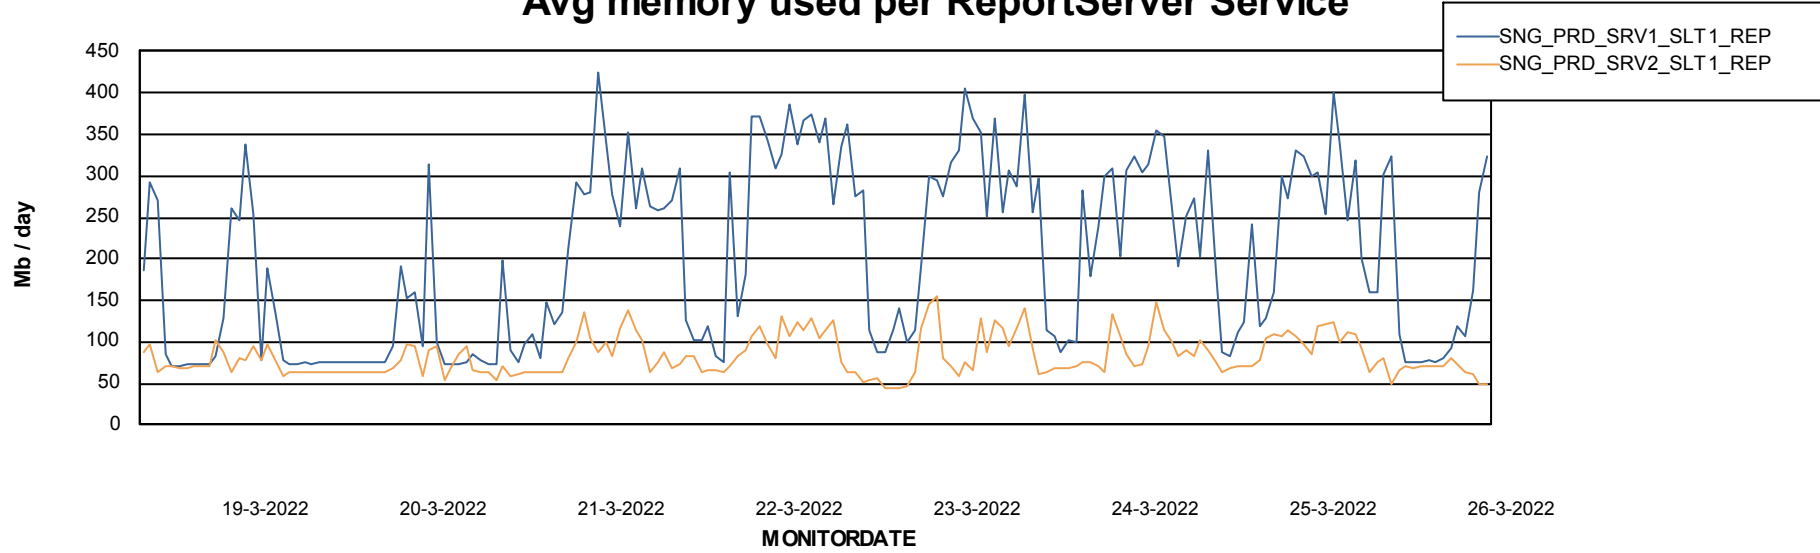

ABSSolute Application ReportServer Services

Avg memory used per ReportServer Service