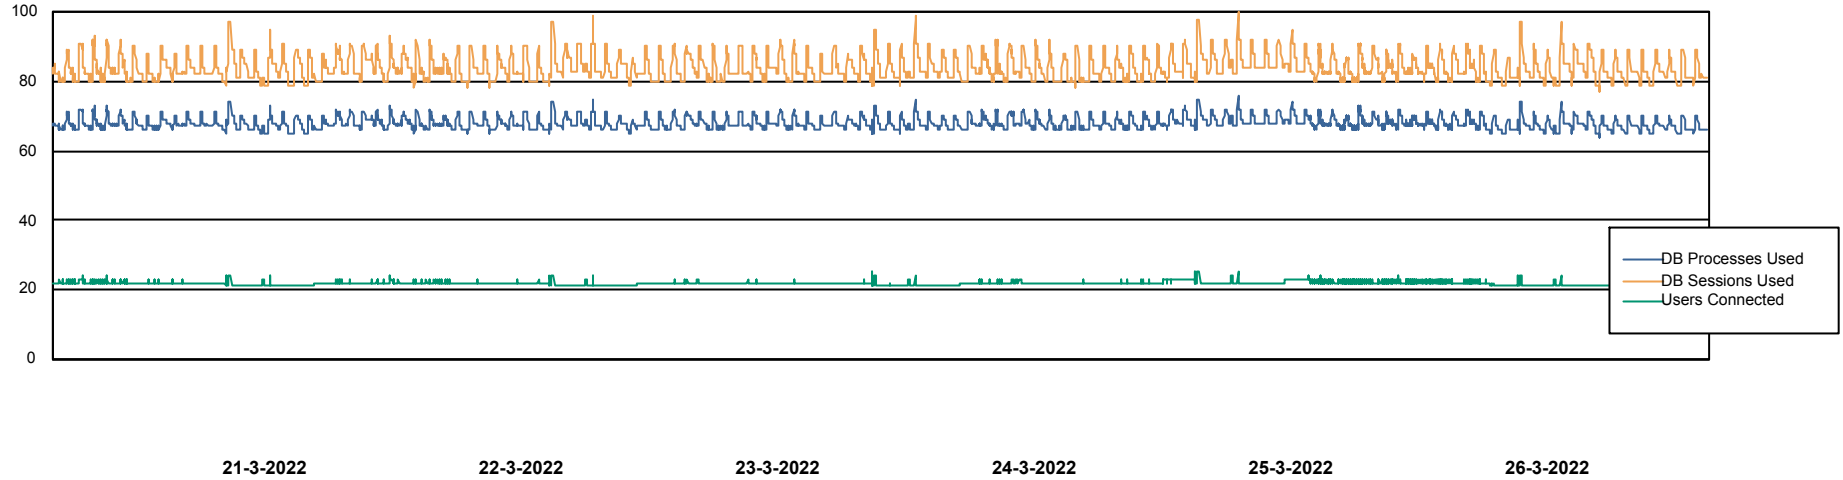

Database Performance RSS_DB_Primary (2020)

DB Processes Max 300
DB Sessions Max 472