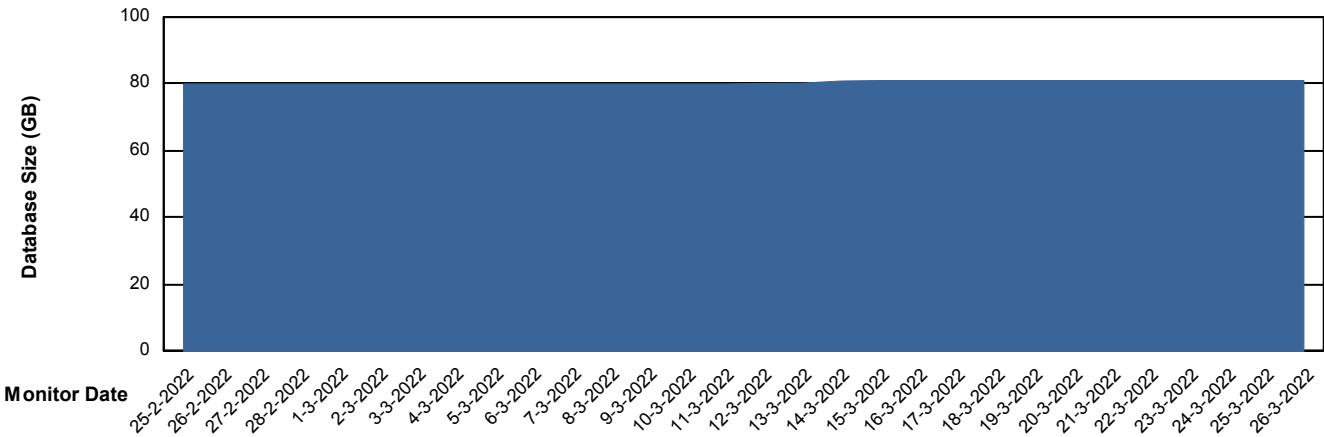

DATABASE SIZE RSS_DB_Primary (2020)

Database growth over last month

Database Tablespace RSS_DB_Primary (2020)

Date	Tablespace Name	Filesize (Gb)	Usedsize (Gb)	Percentage free
26-3-2022	ABSDATA	47	37	21
	INDX	55	42	24
25-3-2022	ABSDATA	47	37	21
	INDX	55	42	24
24-3-2022	ABSDATA	47	37	21
	INDX	55	42	24
23-3-2022	ABSDATA	47	37	21
	INDX	55	42	24
22-3-2022	ABSDATA	47	37	21
	INDX	55	42	24
21-3-2022	ABSDATA	47	37	21
	INDX	55	42	24
20-3-2022	ABSDATA	47	37	21
	INDX	55	42	24