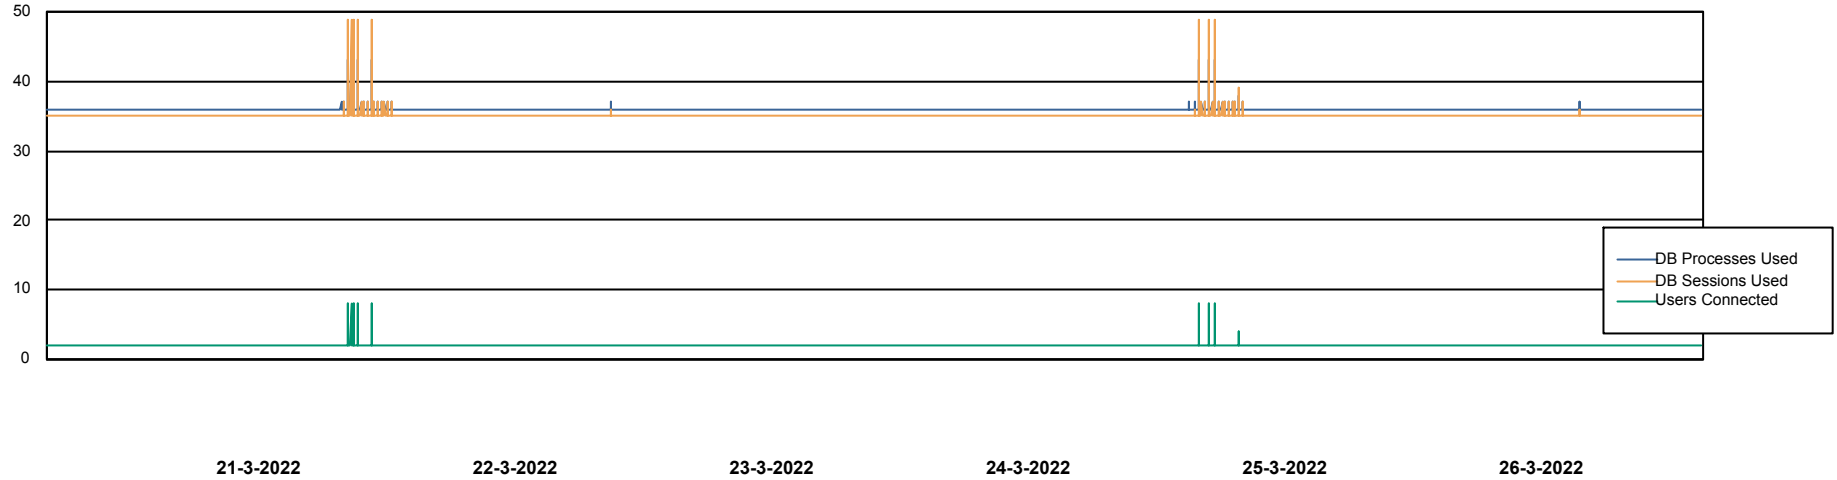

Database Performance RSS_DB_Standby (2020)

DB Processes Max 300
DB Sessions Max 472