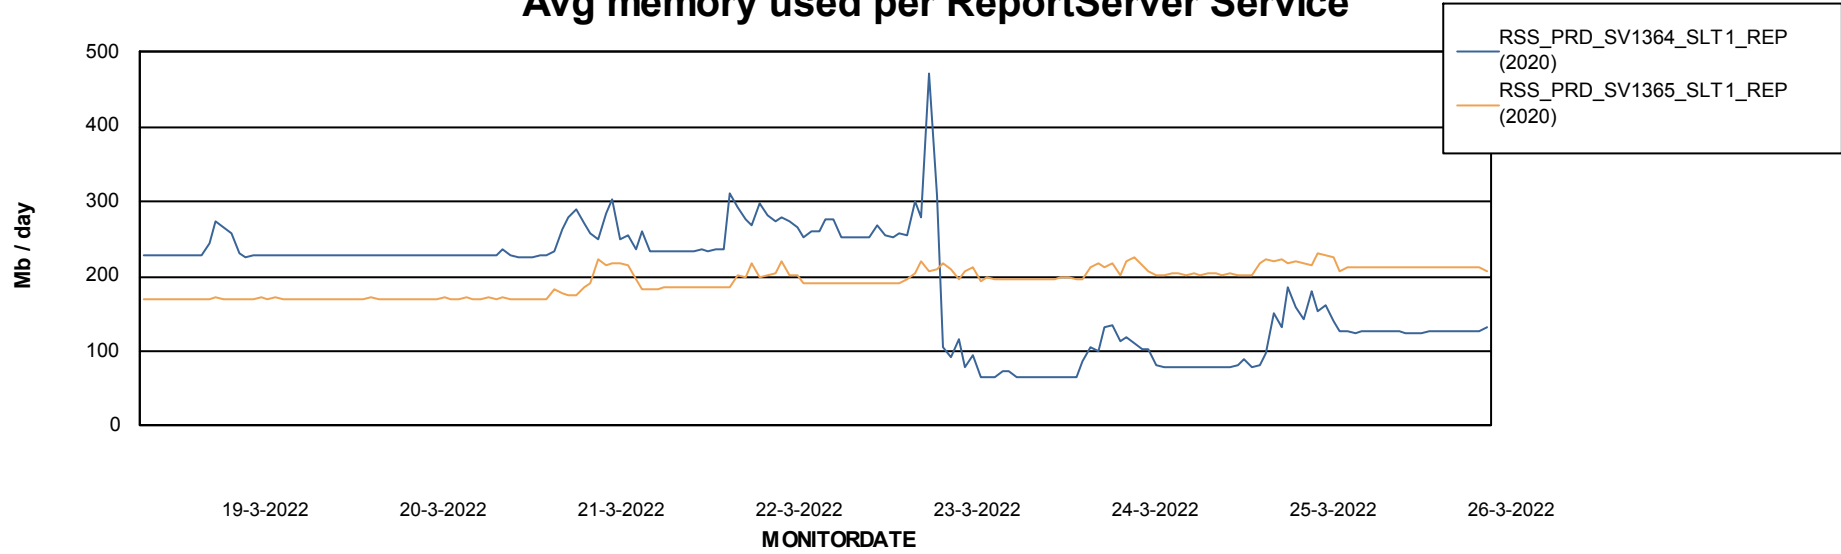

ABSSolute Application ReportServer Services

Avg memory used per ReportServer Service