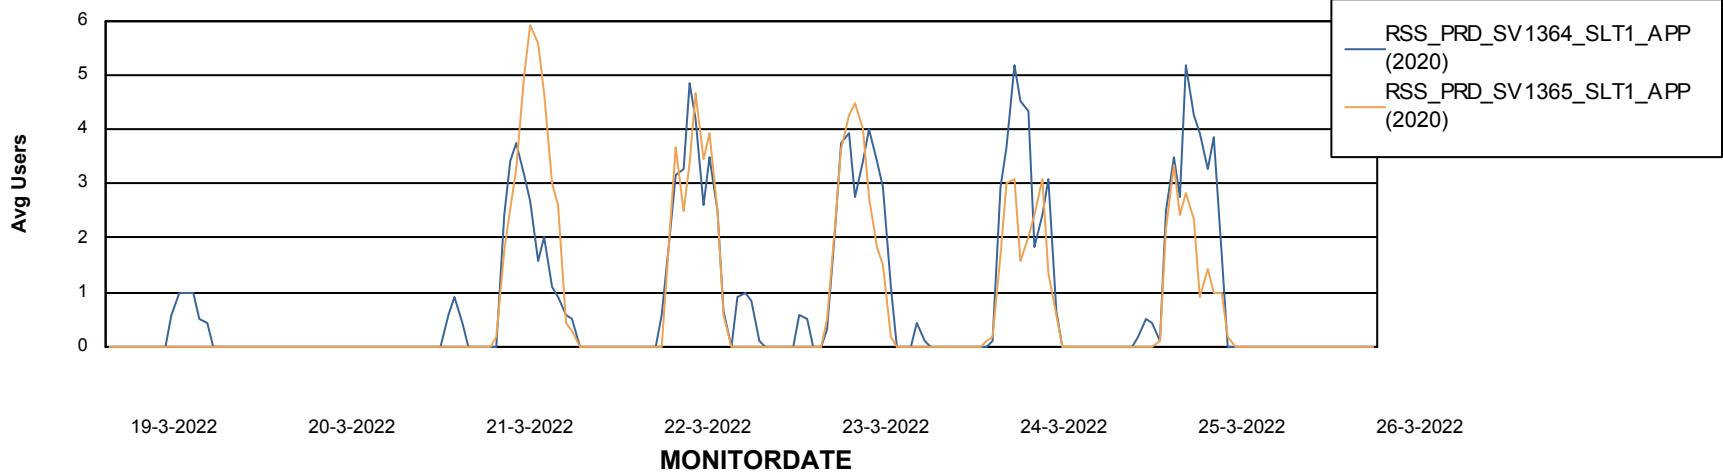

Avg users per day per ABS server