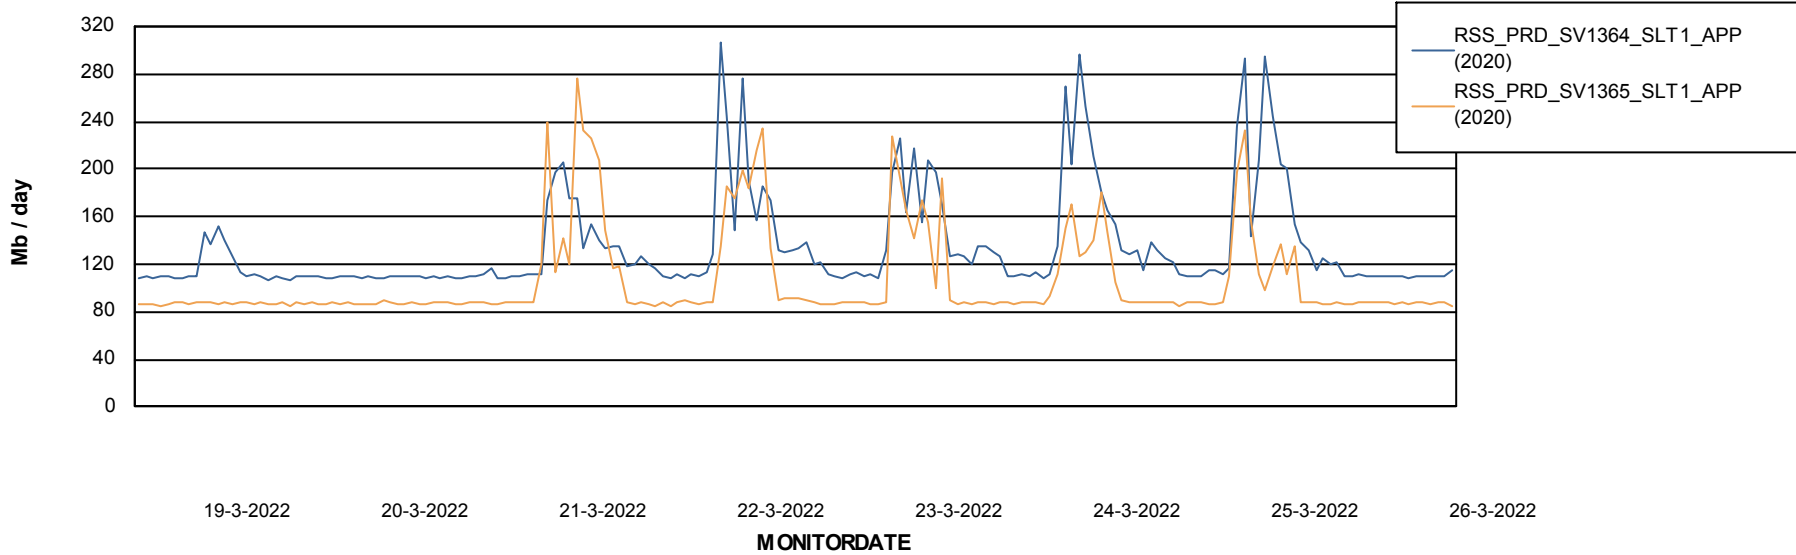

ABSSolute Application Server Services

Avg memory used per ABS Server Service