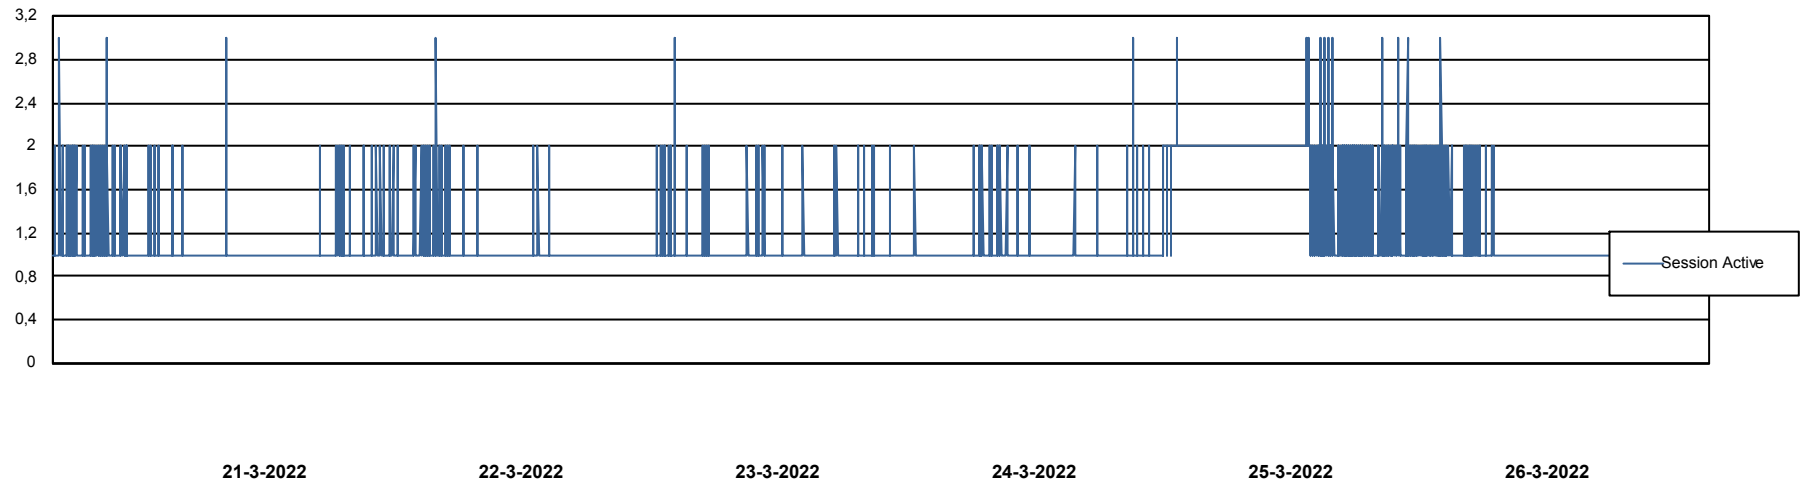

Database Performance RSS_DB_Primary (2020)

DB Processes Max 300
DB Sessions Max 472