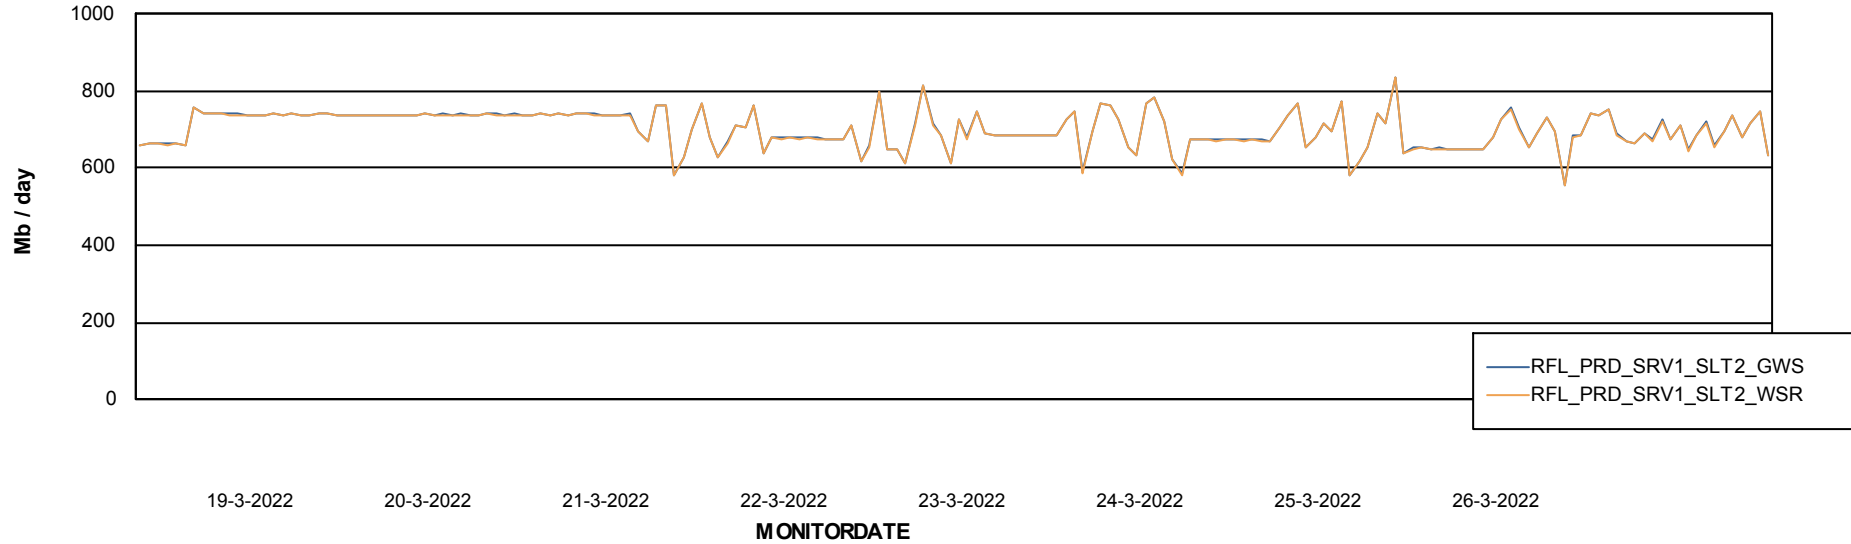

ABSSolute Application ReportServer Services

Avg memory used per ReportServer Service

Weekly SLA Customer Report

Customer RFL_Production
Database ID 36

ABSSolute Web Component Services

Avg memory used per ABS Web component