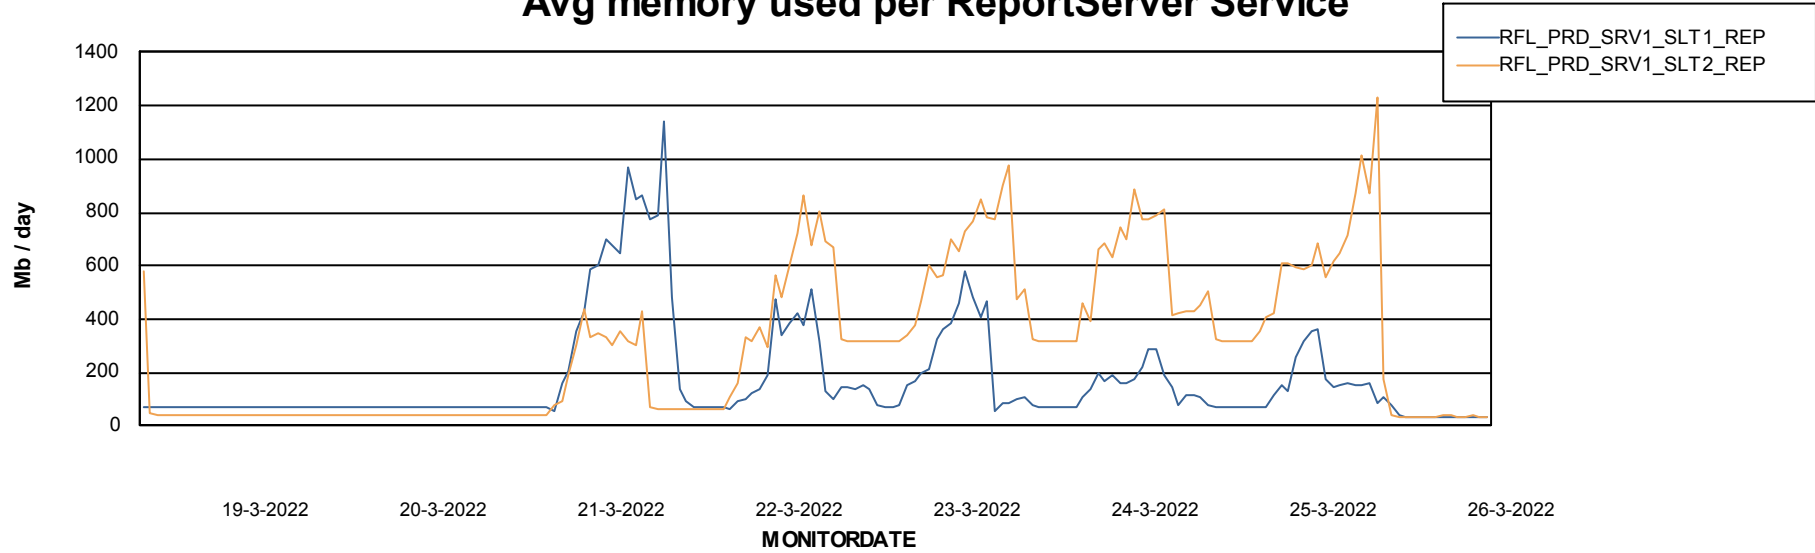

ABSSolute Application ReportServer Services

Avg memory used per ReportServer Service