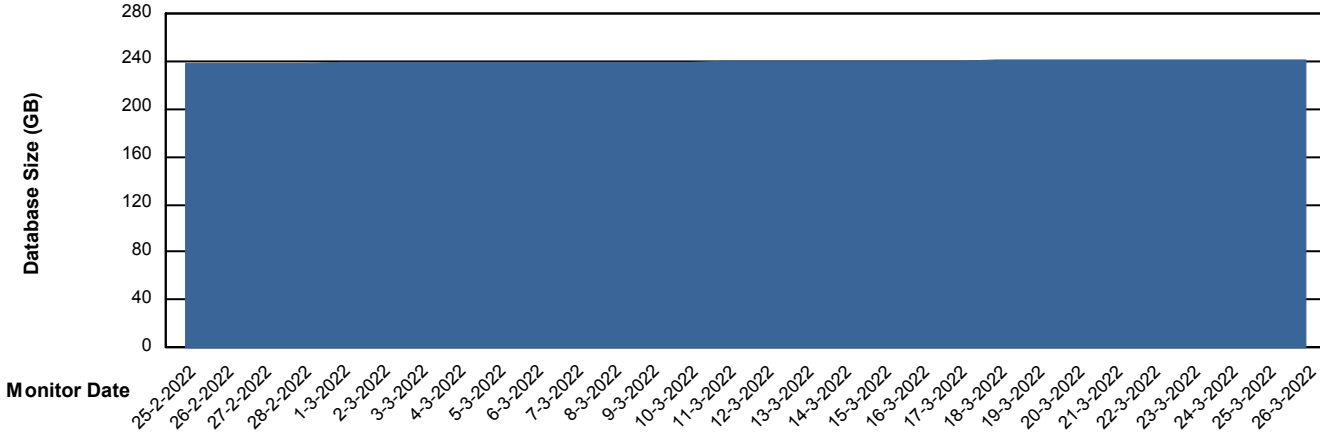

Weekly SLA Customer Report

Customer RFL_Production
Database ID 36

Database Performance RFLDB_Production

Weekly SLA Customer Report

Customer RFL_Production
Database ID 36

Database Performance RFLDB_Standby

DB Processes Max 1,000

Weekly SLA Customer Report

Customer RFL_Production
 Database ID 36

DATABASE SIZE RFLDB_Production

Database growth over last month

Database Tablespace RFLDB_Production

Date	Tablespace Name	Filesize (Gb)	Usedsize (Gb)	Percentage free
26-3-2022	ABSDATA	90	65	27
	INDX	200	166	17
25-3-2022	ABSDATA	90	65	27
	INDX	200	166	17
24-3-2022	ABSDATA	90	65	27
	INDX	200	166	17
23-3-2022	ABSDATA	90	65	27
	INDX	200	166	17
22-3-2022	ABSDATA	90	65	27
	INDX	200	166	17
21-3-2022	ABSDATA	90	65	27
	INDX	200	166	17
20-3-2022	ABSDATA	90	65	27
	INDX	200	166	17