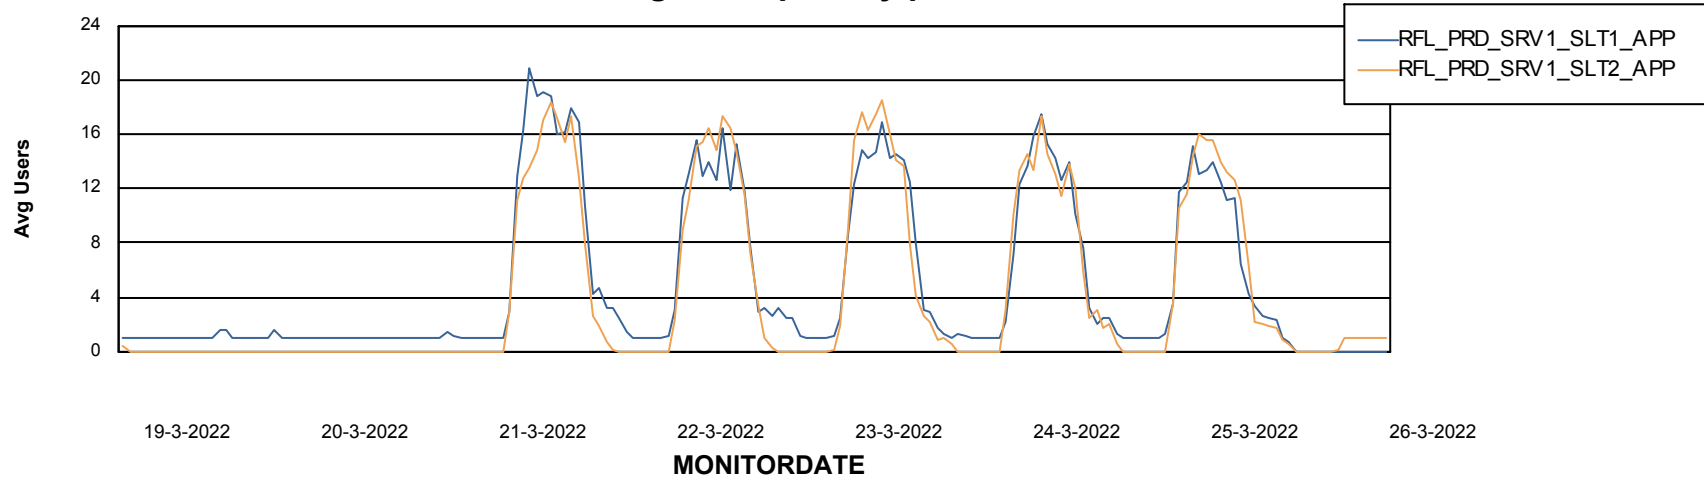

Weekly SLA Customer Report

Customer RFL_Production
Database ID 36

ABSSolute Application Server Services

Avg memory used per ABS Server Service

Avg users per day per ABS server

Weekly SLA Customer Report

Customer RFL_Production
Database ID 36