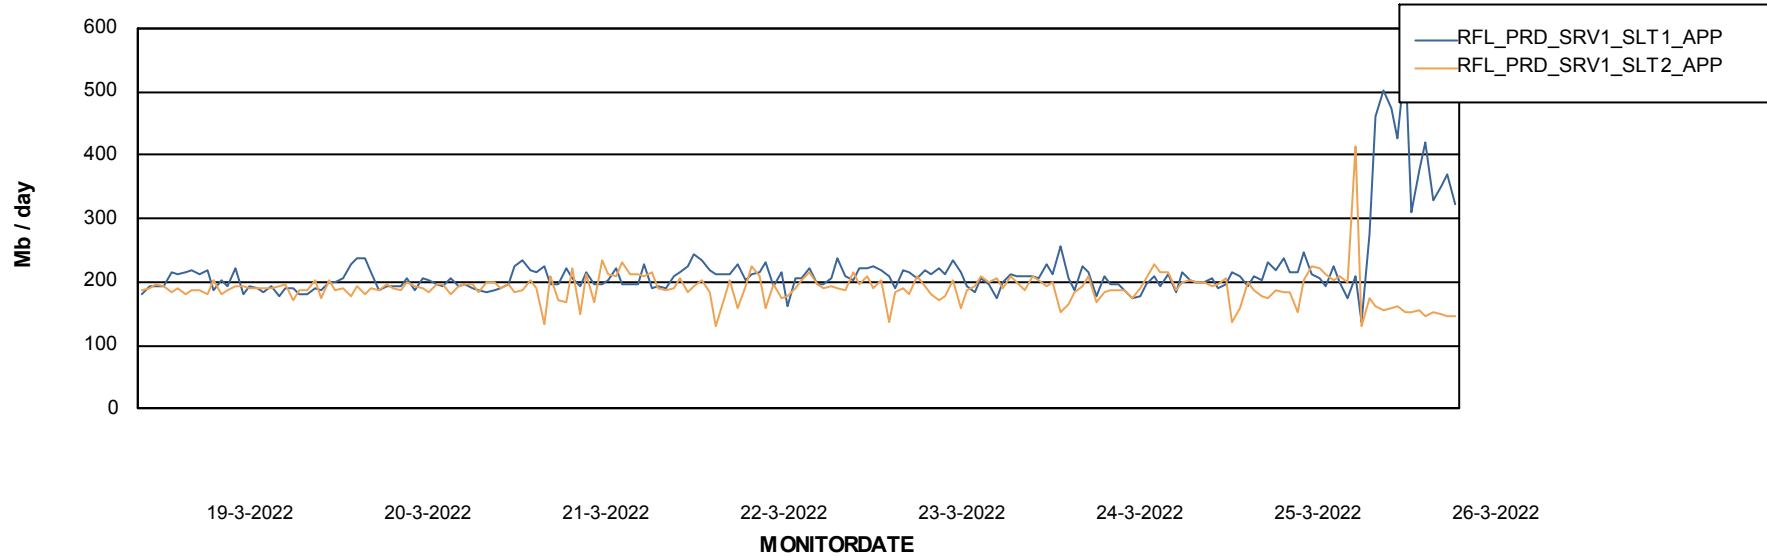

Weekly SLA Customer Report

Customer RFL_Production
Database ID 36

Database Performance RFLDB_Production

Weekly SLA Customer Report

Customer RFL_Production
Database ID 36

Database Performance RFLDB_Standby

DB Processes Max 1,000

Weekly SLA Customer Report

Customer RFL_Production
 Database ID 36

DATABASE SIZE RFLDB_Production

Database growth over last month

Database Tablespace RFLDB_Production

Date	Tablespace Name	Filesize (Gb)	Usedsize (Gb)	Percentage free
26-3-2022	ABSDATA	90	65	27
	INDX	200	166	17
25-3-2022	ABSDATA	90	65	27
	INDX	200	166	17
24-3-2022	ABSDATA	90	65	27
	INDX	200	166	17
23-3-2022	ABSDATA	90	65	27
	INDX	200	166	17
22-3-2022	ABSDATA	90	65	27
	INDX	200	166	17
21-3-2022	ABSDATA	90	65	27
	INDX	200	166	17
20-3-2022	ABSDATA	90	65	27
	INDX	200	166	17

Weekly SLA Customer Report

Customer RFL_Production
Database ID 36

ABSSolute Application Server Services

Avg memory used per ABS Server Service

Avg users per day per ABS server

Weekly SLA Customer Report

Customer RFL_Production
Database ID 36