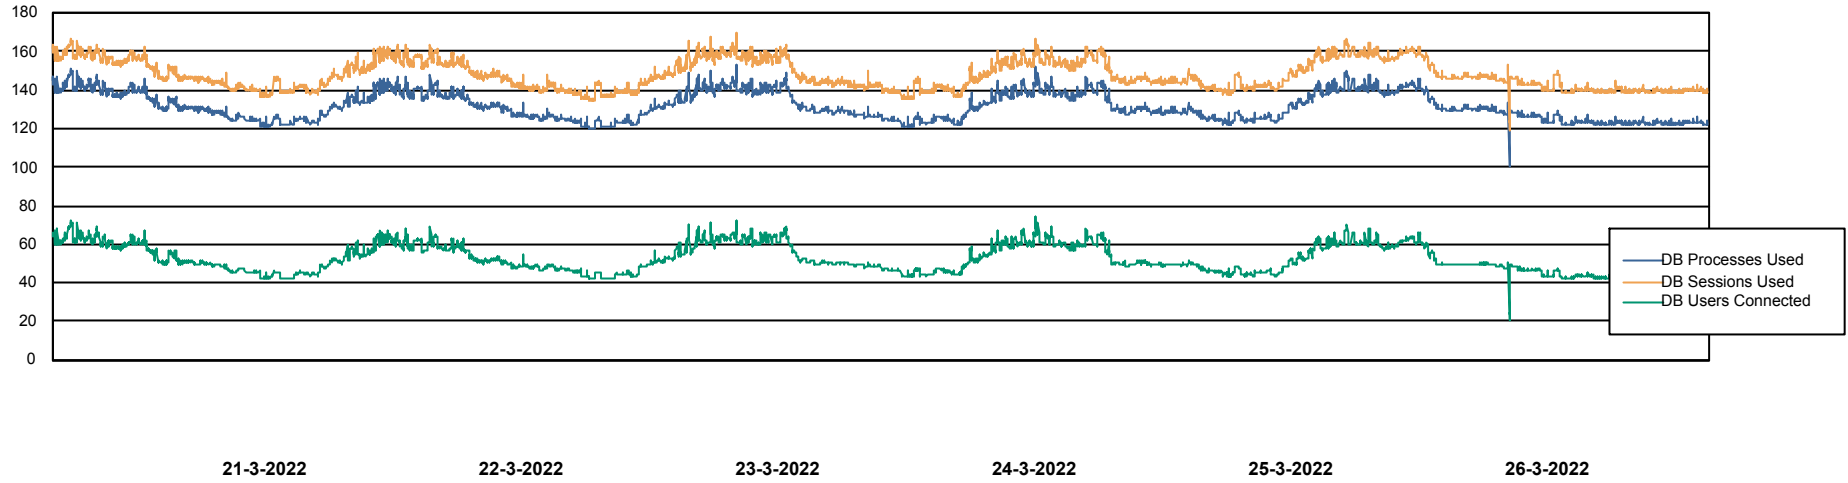

Weekly SLA Customer Report

Customer RFL_Production
Database ID 36

Harddisk Usage RFL_WEB

	Free disk space on C: (%)	Total disk space on C: (Gb)	Used disk space on C: (Gb)
26-3-2022	46	40	21
25-3-2022	46	40	21
24-3-2022	47	40	21
23-3-2022	53	40	19
22-3-2022	54	40	18
21-3-2022	54	40	18
20-3-2022	54	40	18

Weekly SLA Customer Report

Customer RFL_Production
Database ID 36

Database Performance RFLDB_Production

Weekly SLA Customer Report

Customer RFL_Production
Database ID 36

Database Performance RFLDB_Standby

DB Processes Max 1,000