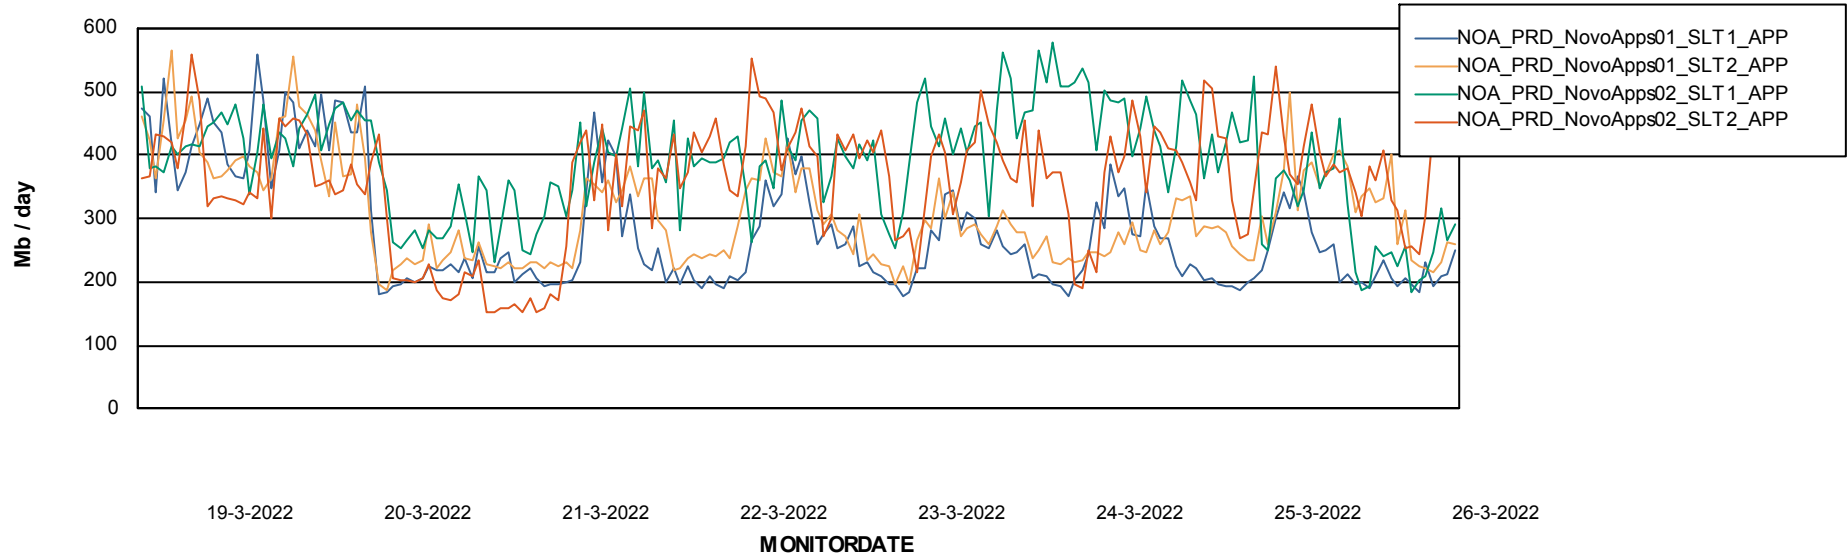

DB Processes Max 300

Weekly SLA Customer Report

Customer NOA_Production
 Database ID 116

DATABASE SIZE NOA_PRD_NovoABS01_DB

Database growth over last month

Database Tablespace NOA_PRD_NovoABS01_DB

Date	Tablespace Name	Filesize (Gb)	Usedsize (Gb)	Percentage free
26-3-2022	ABSDATA	148	108	27
	INDX	184	147	20
25-3-2022	ABSDATA	148	108	27
	INDX	184	147	20
24-3-2022	ABSDATA	148	108	27
	INDX	184	147	20
23-3-2022	ABSDATA	148	108	27
	INDX	184	147	20
22-3-2022	ABSDATA	148	108	27
	INDX	184	147	20
21-3-2022	ABSDATA	148	108	27
	INDX	184	147	20
20-3-2022	ABSDATA	148	108	27
	INDX	184	147	20

Weekly SLA Customer Report

Customer NOA_Production
Database ID 116

ABSSolute Application Server Services

Avg memory used per ABS Server Service

Avg users per day per ABS server

Weekly SLA Customer Report

Customer NOA_Production
Database ID 116