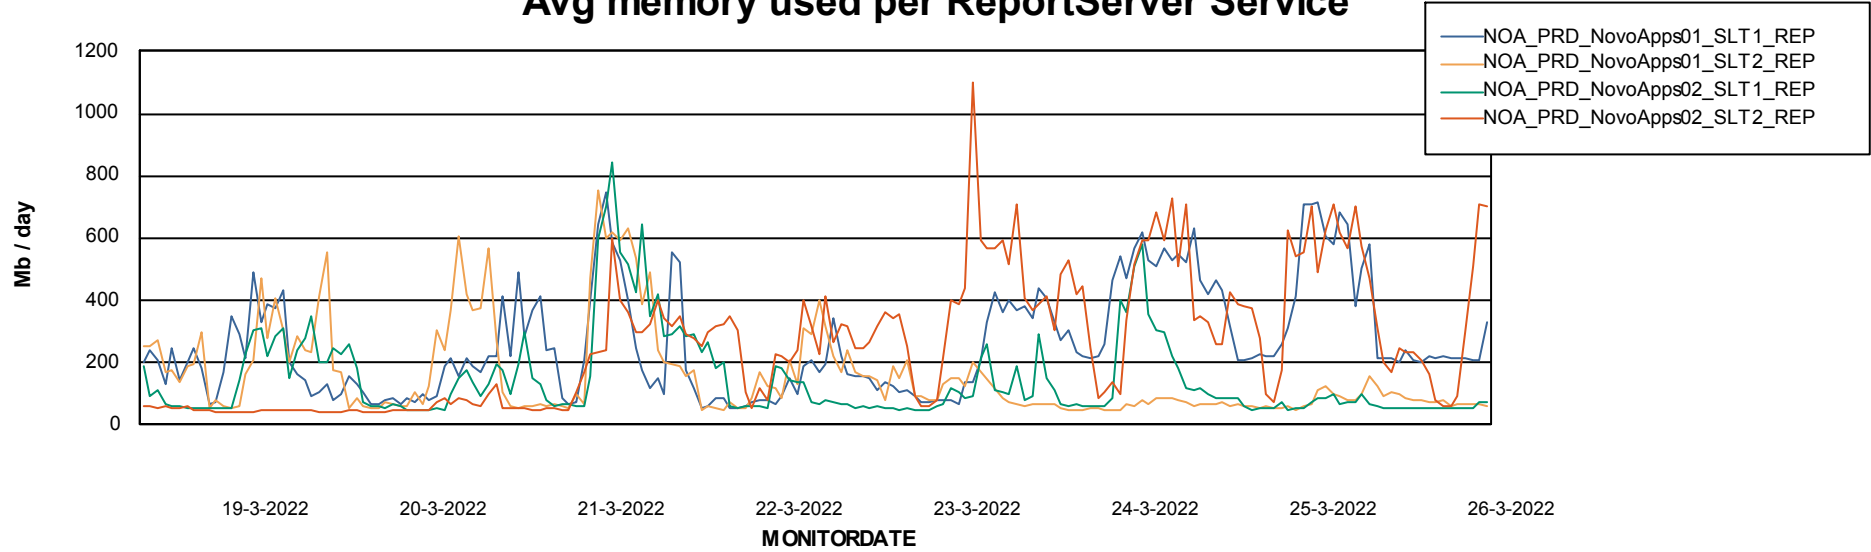

ABSSolute Application ReportServer Services

Avg memory used per ReportServer Service