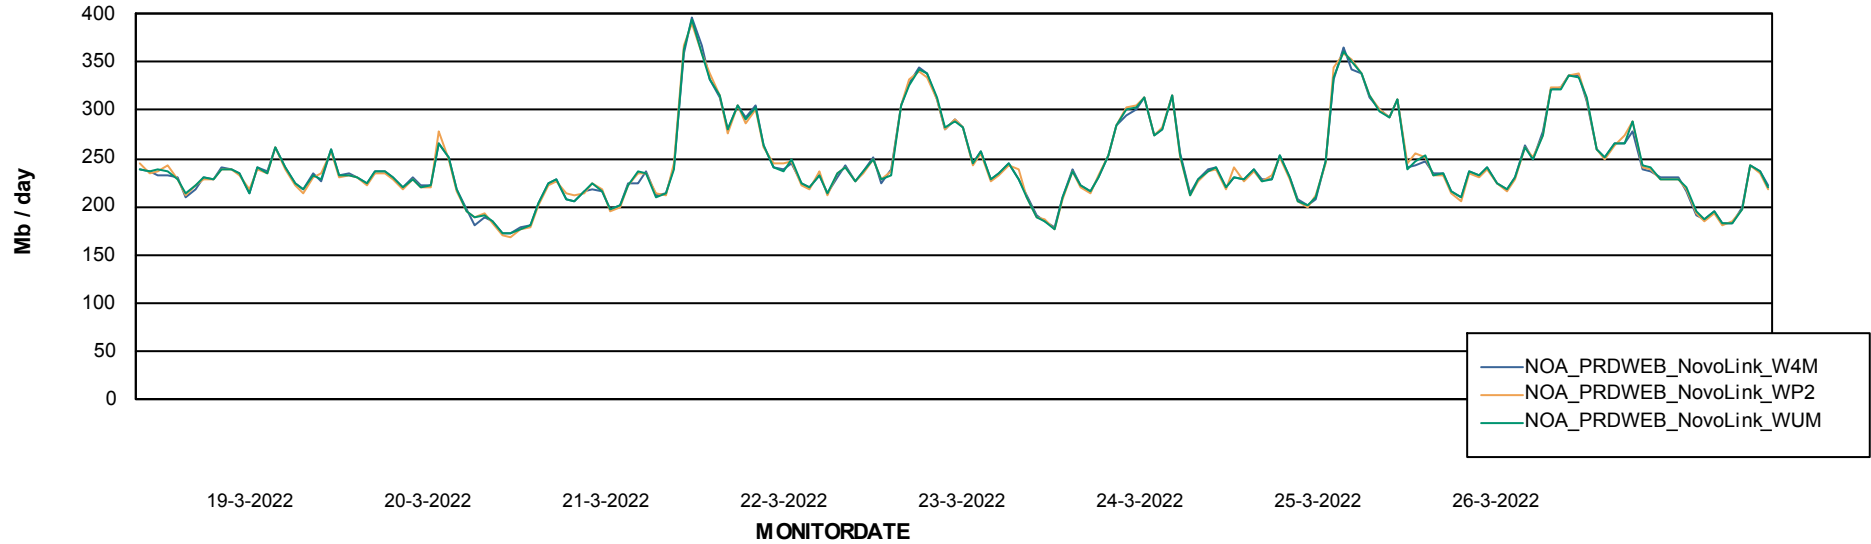

ABSSolute Application ReportServer Services

Avg memory used per ReportServer Service

Weekly SLA Customer Report

Customer NOA_Production
Database ID 116

ABSSolute Web Component Services

Avg memory used per ABS Web component