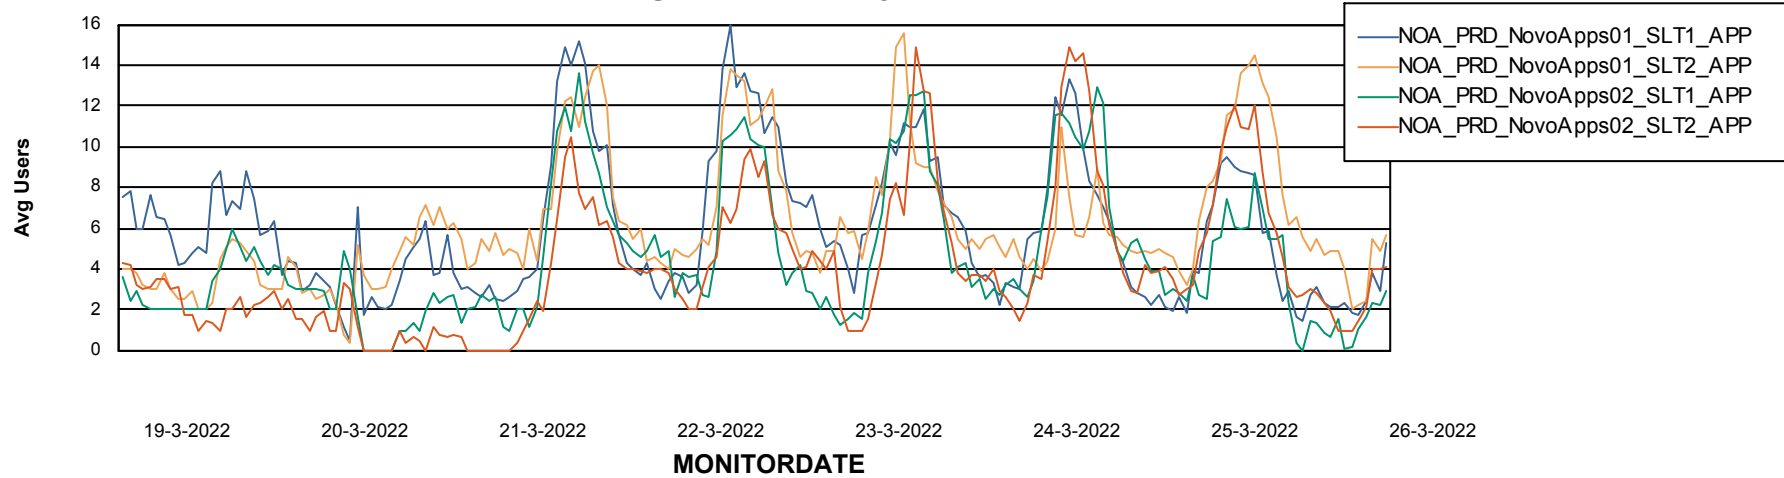

DB Processes Max 300

Weekly SLA Customer Report

Customer NOA_Production
 Database ID 116

DATABASE SIZE NOA_PRD_NovoABS01_DB

Database growth over last month

Database Tablespace NOA_PRD_NovoABS01_DB

Date	Tablespace Name	Filesize (Gb)	Usedsize (Gb)	Percentage free
26-3-2022	ABSDATA	148	108	27
	INDX	184	147	20
25-3-2022	ABSDATA	148	108	27
	INDX	184	147	20
24-3-2022	ABSDATA	148	108	27
	INDX	184	147	20
23-3-2022	ABSDATA	148	108	27
	INDX	184	147	20
22-3-2022	ABSDATA	148	108	27
	INDX	184	147	20
21-3-2022	ABSDATA	148	108	27
	INDX	184	147	20
20-3-2022	ABSDATA	148	108	27
	INDX	184	147	20

Weekly SLA Customer Report

Customer NOA_Production
Database ID 116

ABSSolute Application Server Services

Avg memory used per ABS Server Service

Avg users per day per ABS server

Weekly SLA Customer Report

Customer NOA_Production
Database ID 116