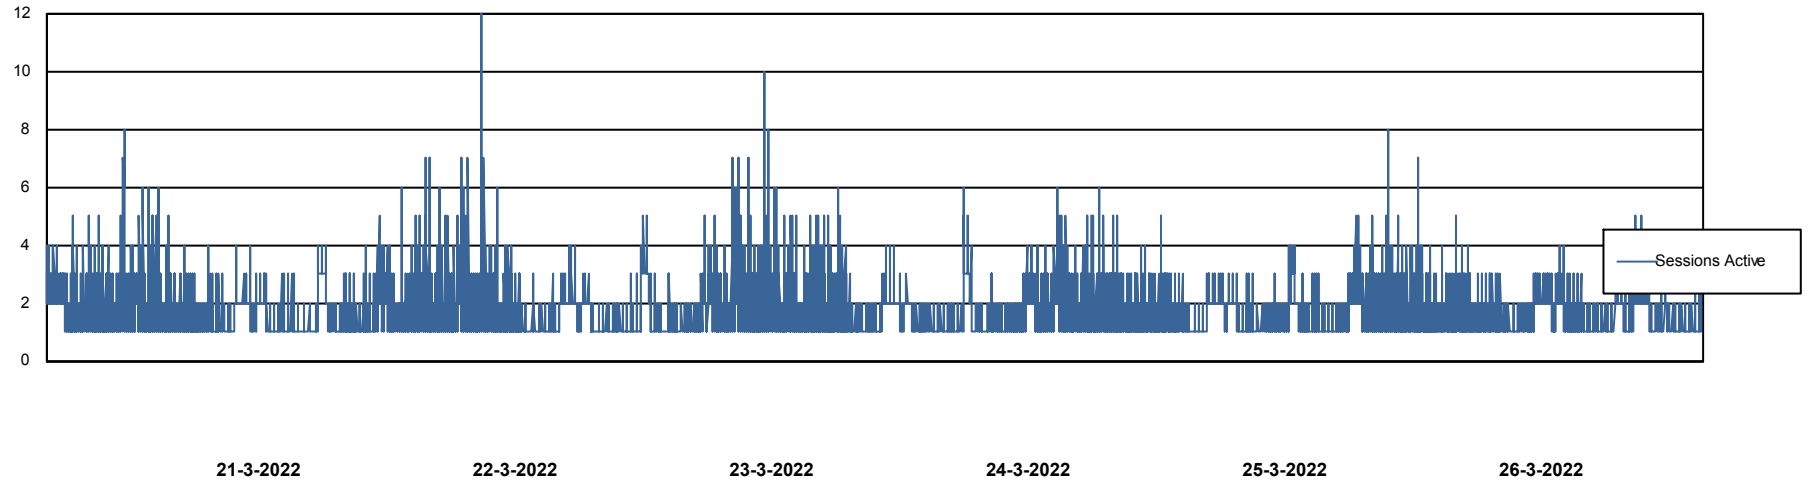

Weekly SLA Customer Report

Customer NIX_Production
Database ID 51

Database Performance NIXDB_BI

Weekly SLA Customer Report

Customer NIX_Production
Database ID 51

Database Performance NIXDB_Production

Weekly SLA Customer Report