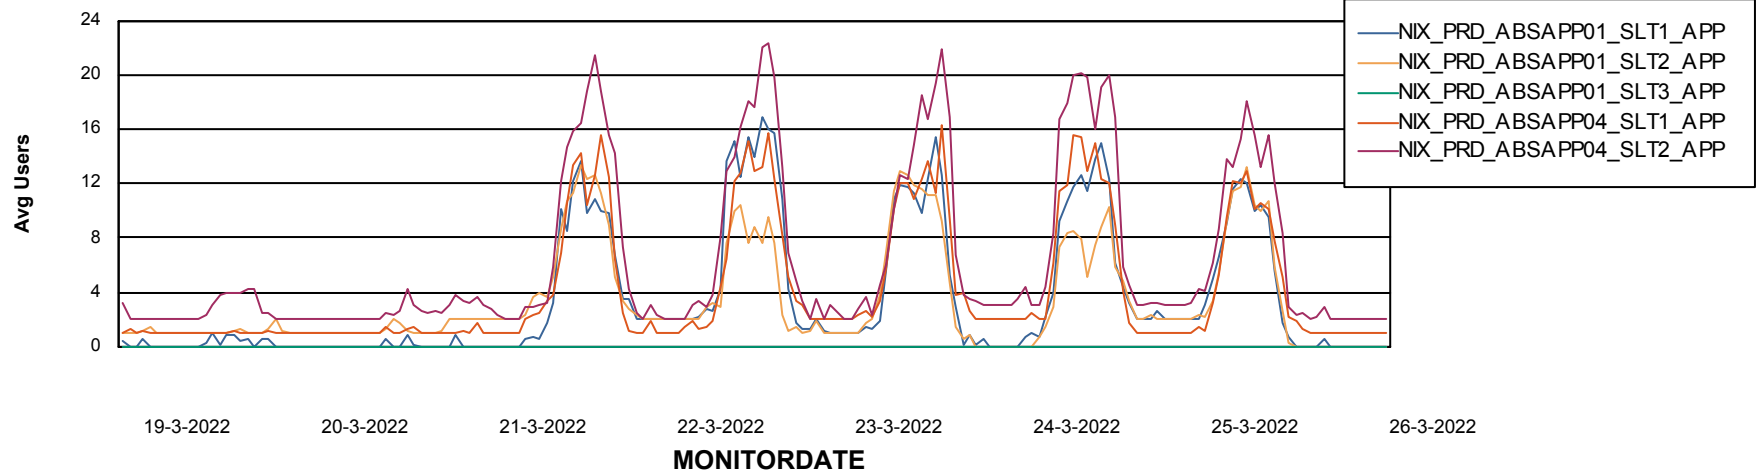

Weekly SLA Customer Report

Customer NIX_Production
Database ID 51

ABSSolute Application Server Services

Avg memory used per ABS Server Service

Avg users per day per ABS server

Weekly SLA Customer Report

Customer NIX_Production
Database ID 51