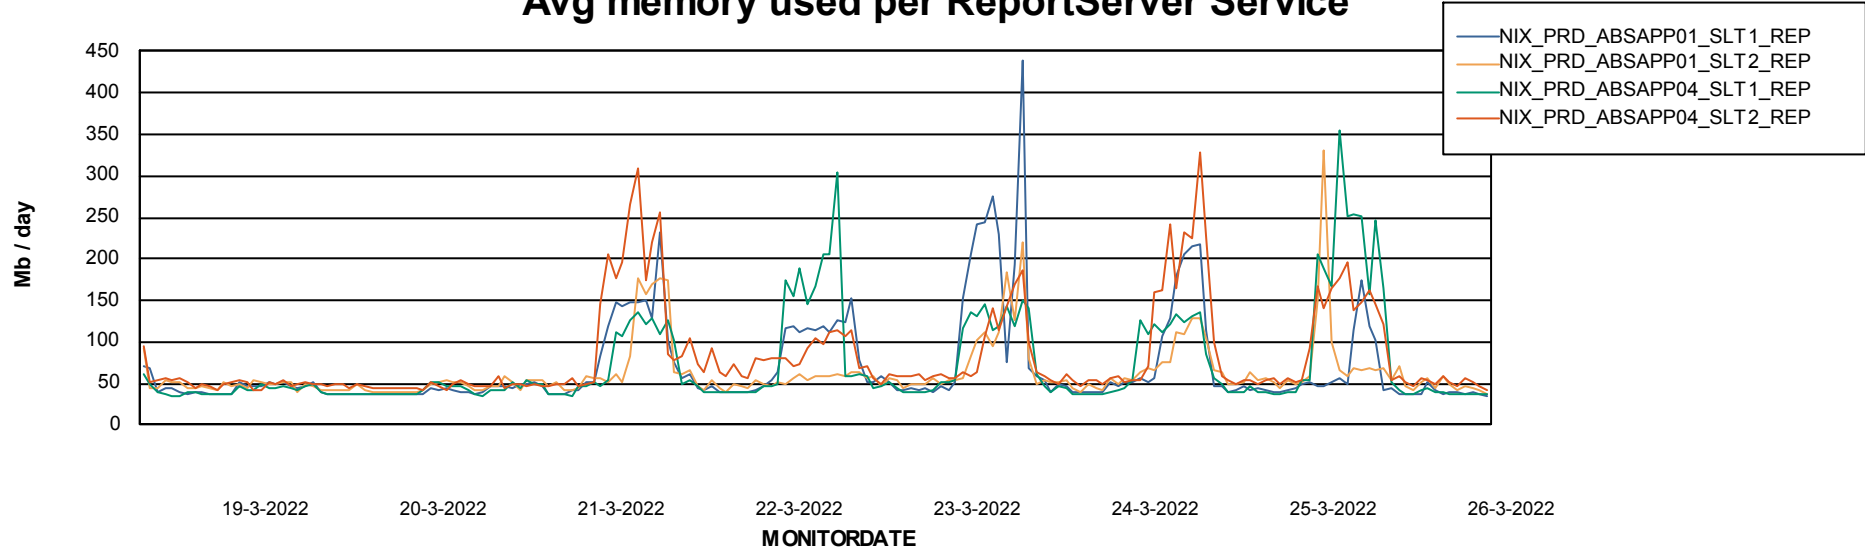

ABSSolute Application ReportServer Services

Avg memory used per ReportServer Service