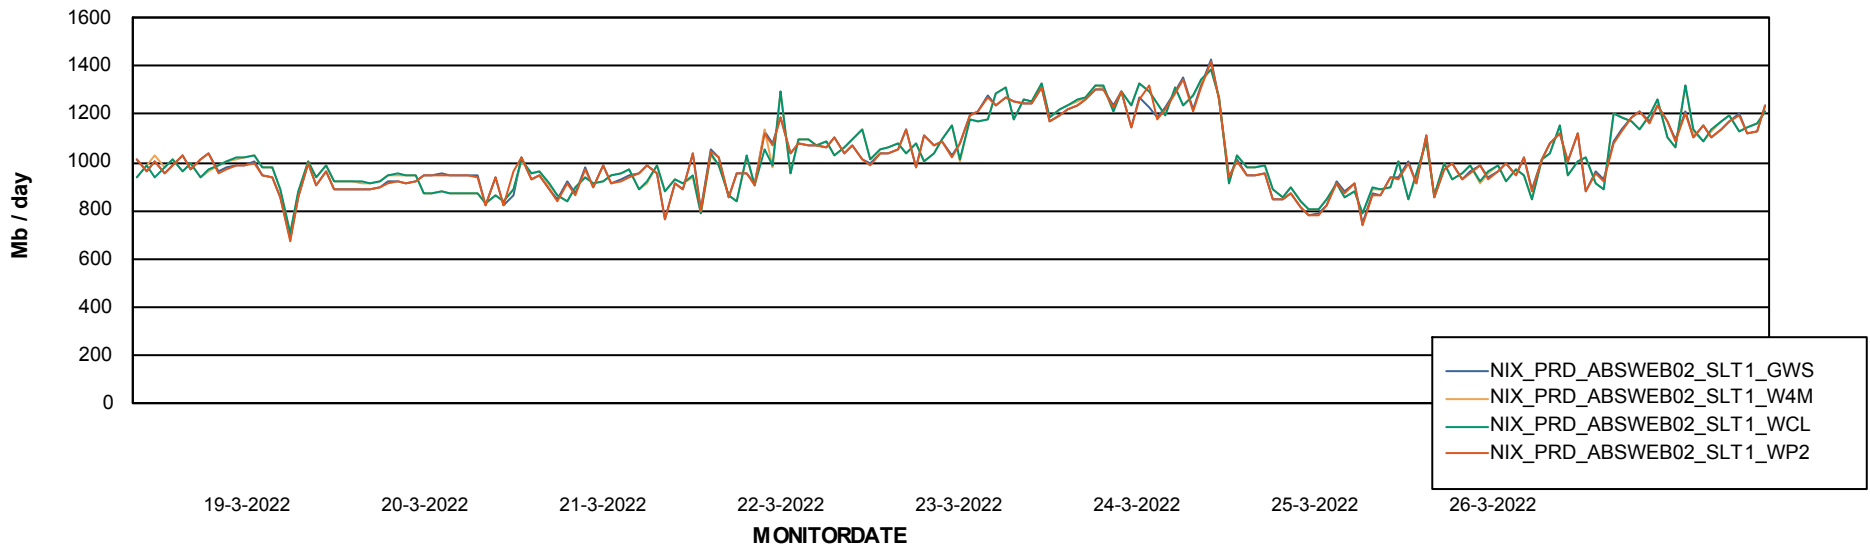

ABSSolute Application ReportServer Services

Avg memory used per ReportServer Service

Weekly SLA Customer Report

Customer NIX_Production
Database ID 51

ABSSolute Web Component Services

Avg memory used per ABS Web component