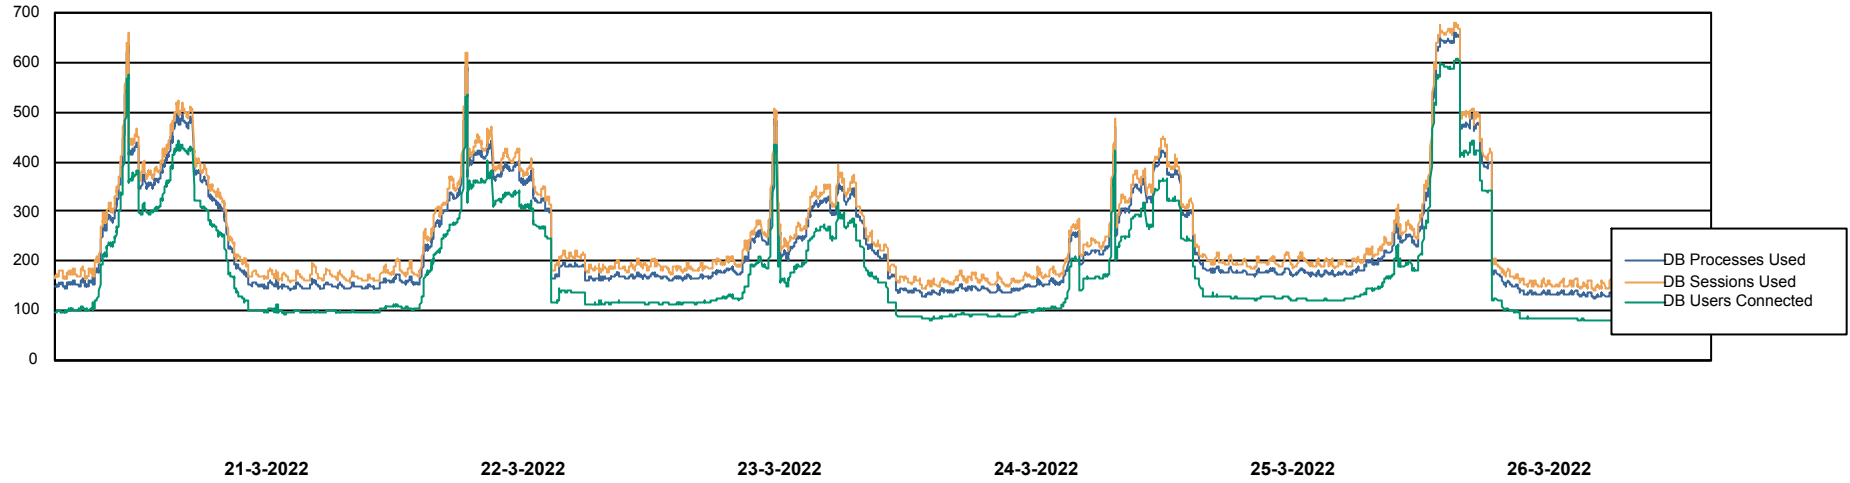

Weekly SLA Customer Report

Customer NIX_Production
Database ID 51

Database Performance NIXDB_BI

Weekly SLA Customer Report

Customer NIX_Production
Database ID 51

Database Performance NIXDB_Production

Weekly SLA Customer Report

Customer NIX_Production
Database ID 51

Database Performance NIXDB_Standby

DB Processes Max 300

Weekly SLA Customer Report

Customer NIX_Production
Database ID 51

DATABASE SIZE NIXDB_BI

Database growth over last month