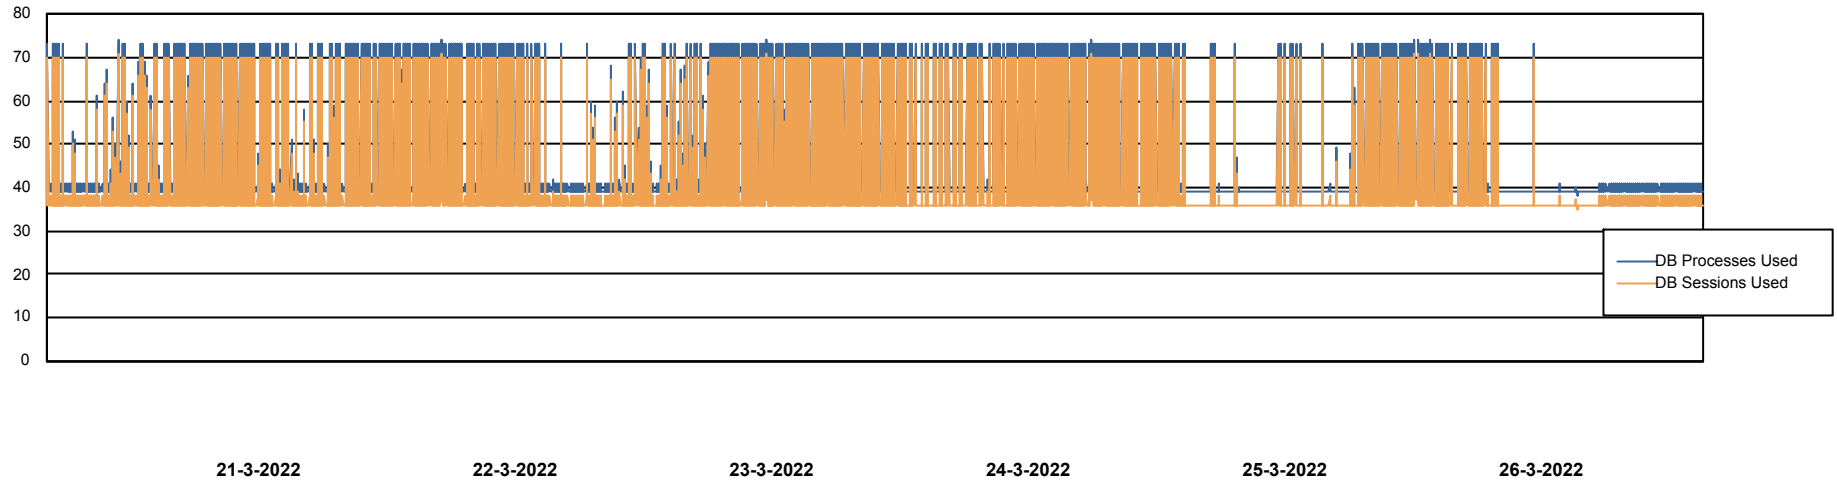

Weekly SLA Customer Report

Customer NIX_Production
Database ID 51

Database Performance NIXDB_BI

Weekly SLA Customer Report

Customer NIX_Production
Database ID 51

Database Performance NIXDB_Production

Weekly SLA Customer Report

Customer NIX_Production
Database ID 51

Database Performance NIXDB_Standby

DB Processes Max 300

Weekly SLA Customer Report

Customer NIX_Production
Database ID 51

DATABASE SIZE NIXDB_BI

Database growth over last month