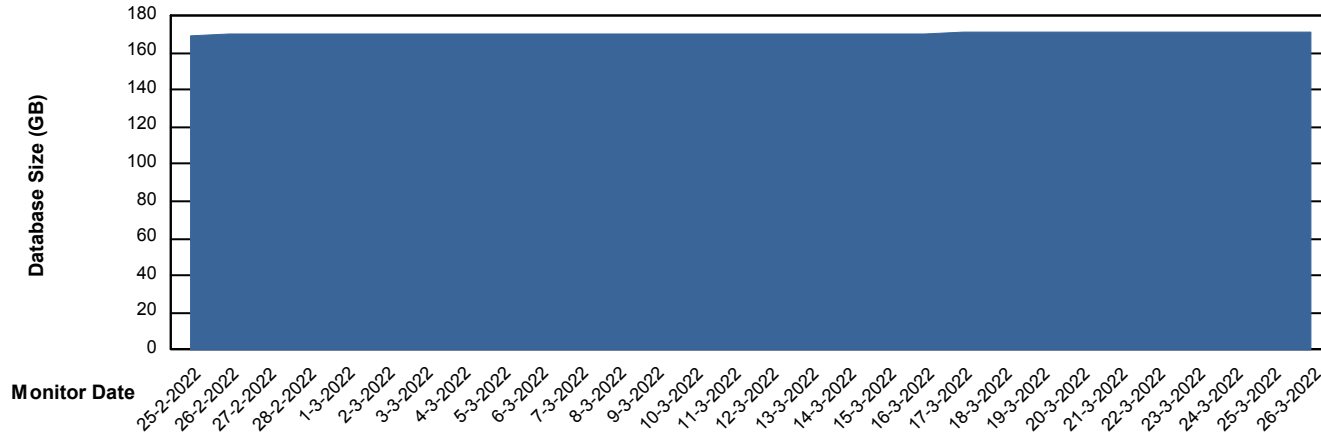

Customer NIX_Production
Database ID 51

Database Performance NIXDB_Standby

DB Processes Max 300

Weekly SLA Customer Report

Customer NIX_Production
Database ID 51

DATABASE SIZE NIXDB_BI

Database growth over last month