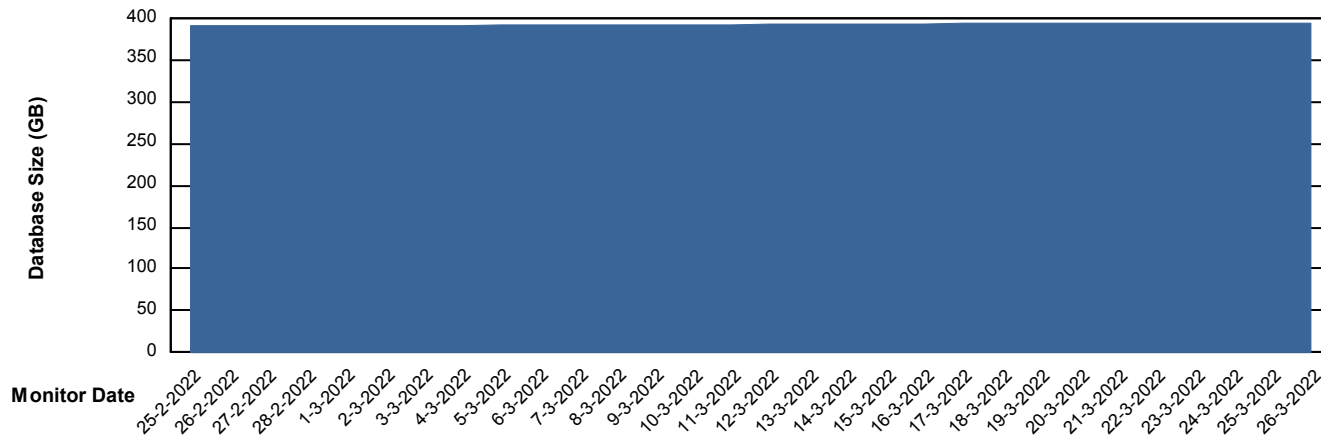

DATABASE SIZE NIXDB_Production

Database growth over last month