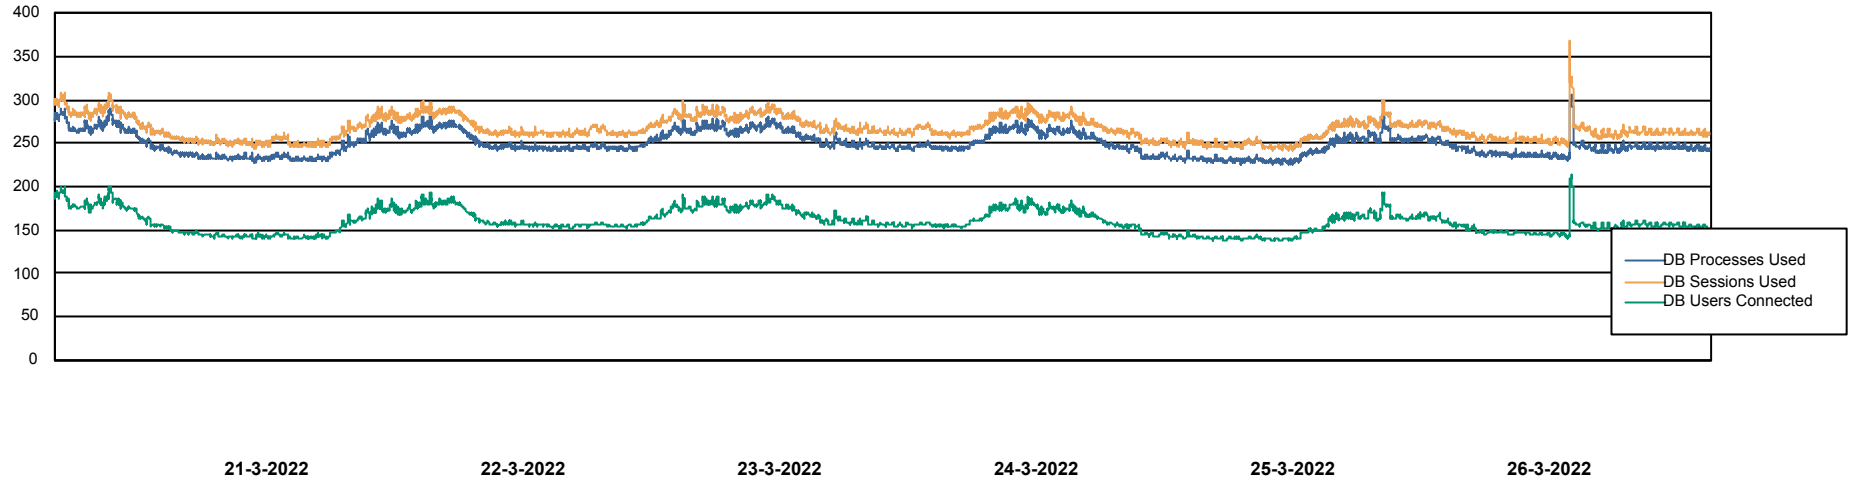

Weekly SLA Customer Report

Customer LTS(CleanLease)_Production
Database ID 126

Database Performance LTS_PROD_CLSABSBI01_BI

Weekly SLA Customer Report

Customer LTS(CleanLease)_Production
Database ID 126

Database Performance LTS_PROD_CLSABSD01_PRDB