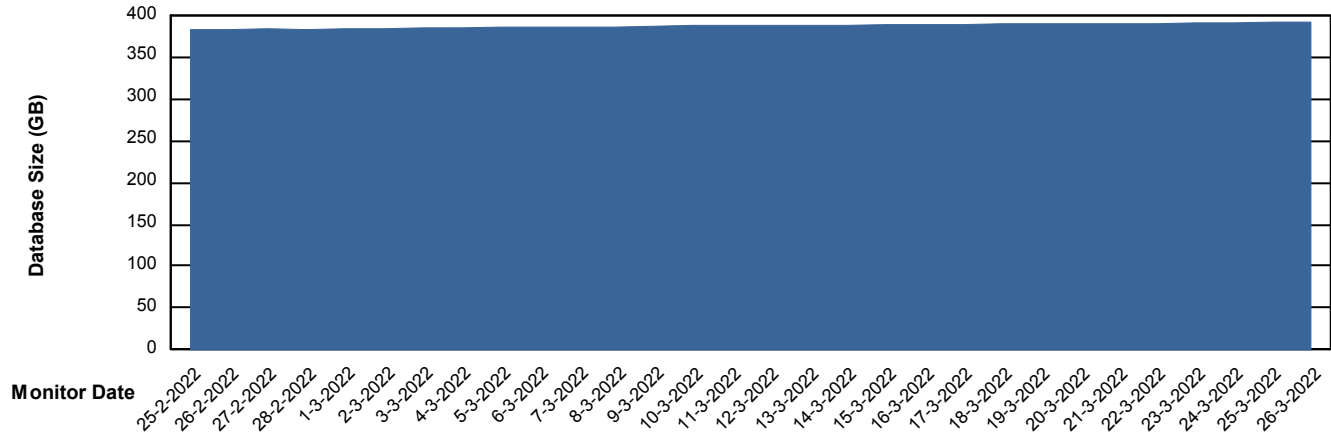

DATABASE SIZE LTS_PROD_CLSABSBI01_BI

Database growth over last month