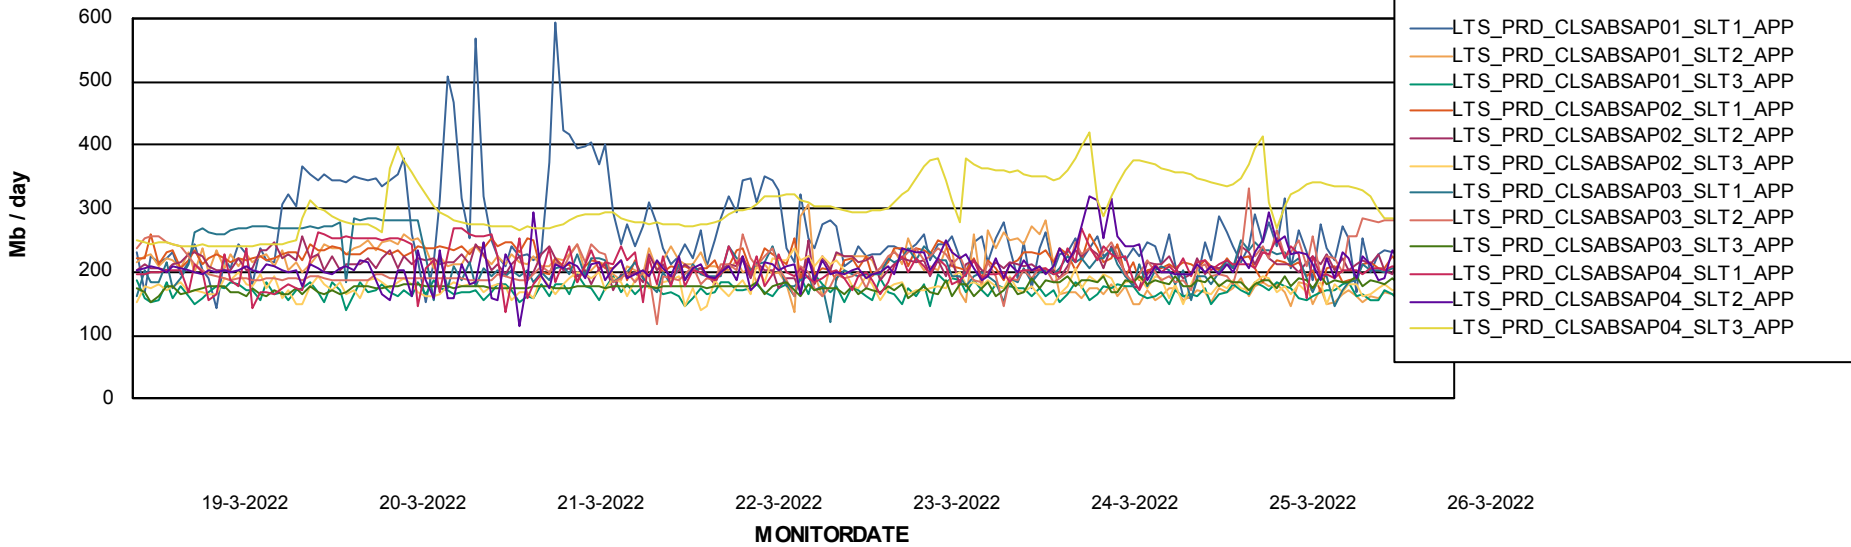

ABSSolute Application Server Services

Avg memory used per ABS Server Service