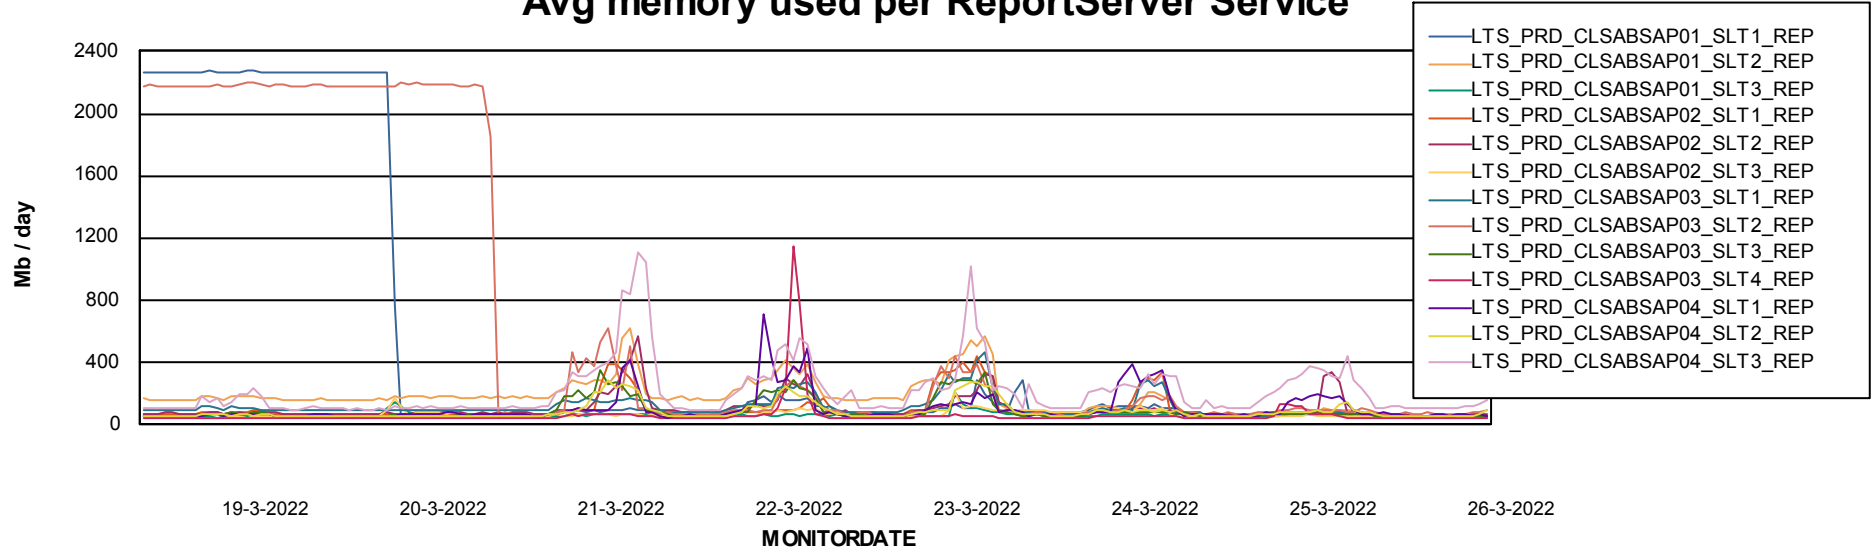

ABSSolute Application ReportServer Services

Avg memory used per ReportServer Service