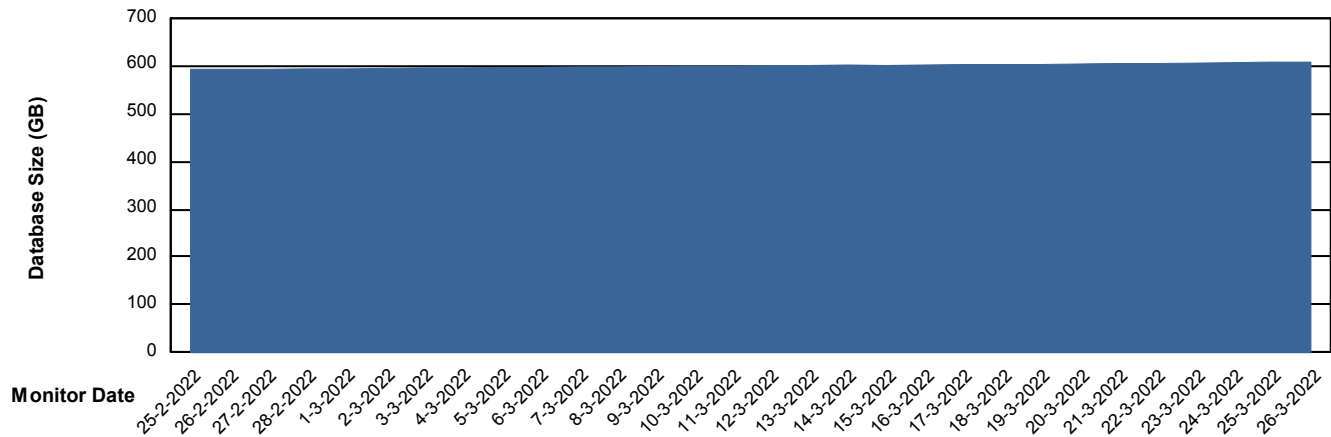

Customer LTS(CleanLease)_Production
Database ID 126

DATABASE SIZE LTS_PROD_CLSABSBI01_BI

Database growth over last month

DATABASE SIZE LTS_PROD_CLSABSDB01_PRDB

Database growth over last month

Weekly SLA Customer Report