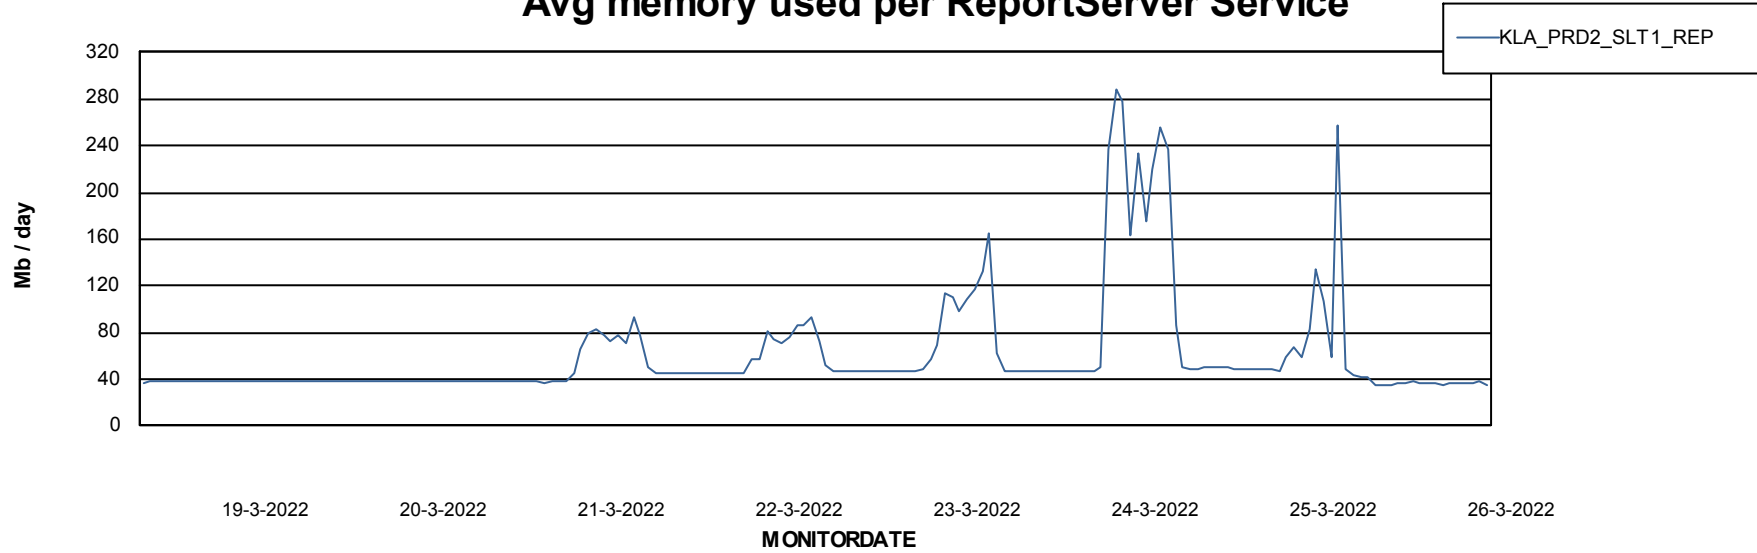

ABSSolute Application ReportServer Services

Avg memory used per ReportServer Service