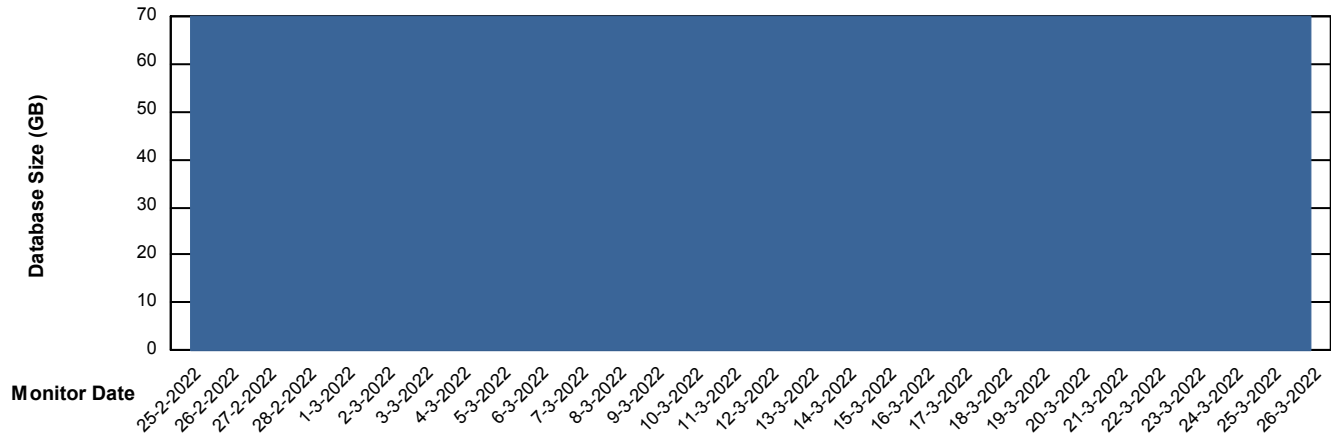

DATABASE SIZE KLA_TST_KLAHQORA04_DB

Database growth over last month