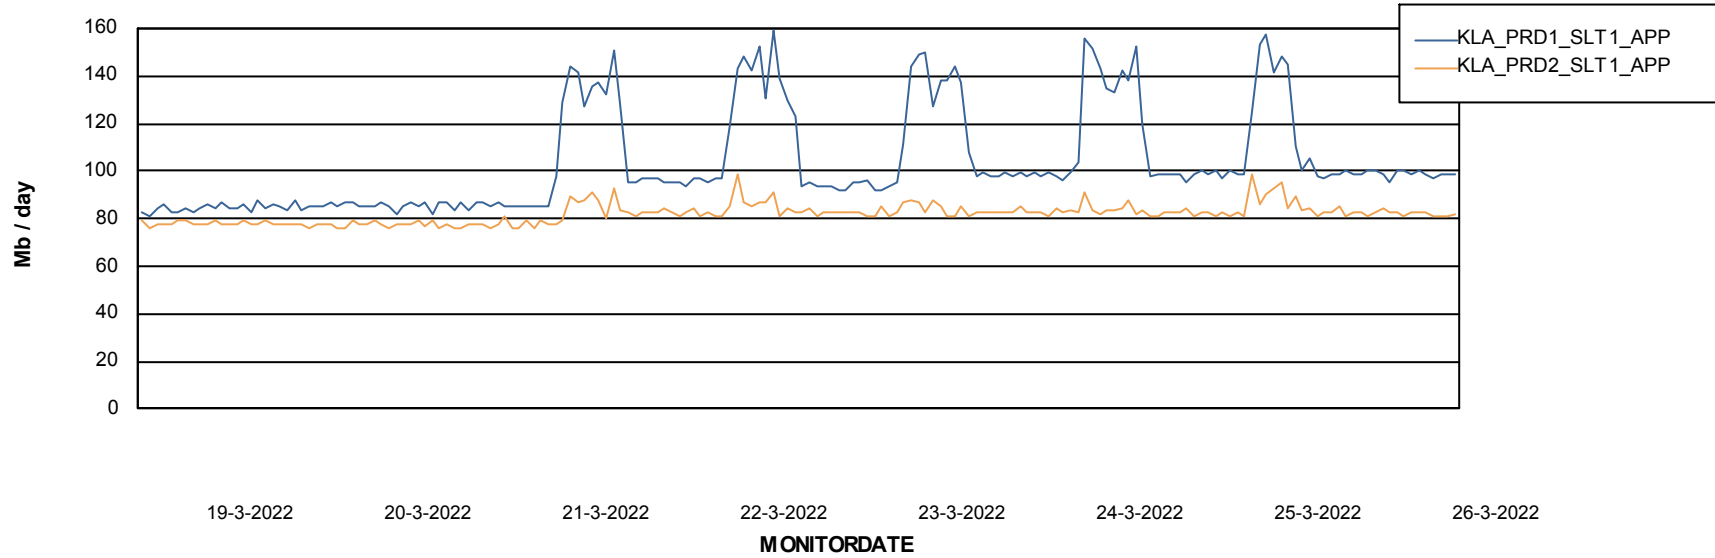

ABSSolute Application Server Services

Avg memory used per ABS Server Service