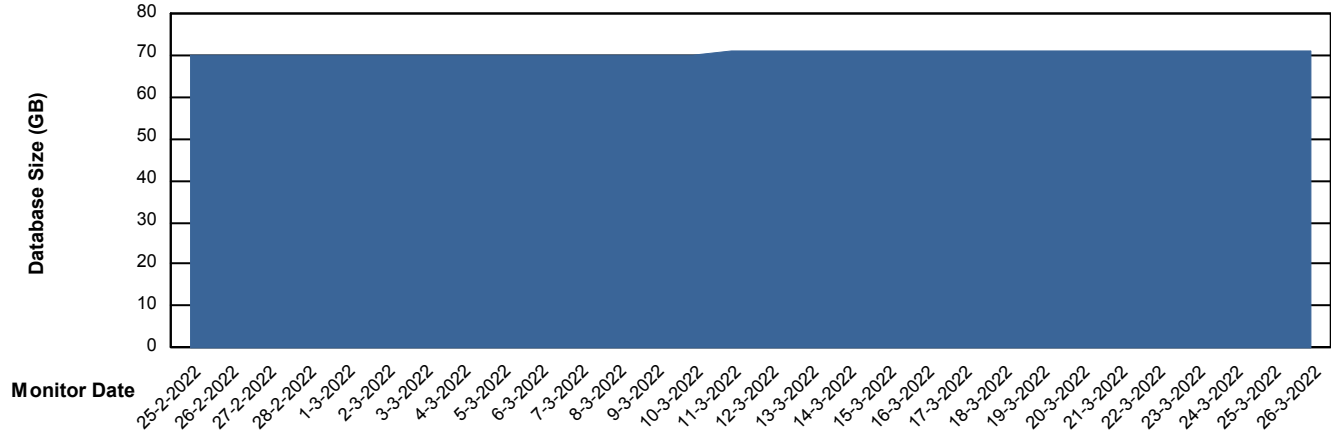

DATABASE SIZE KLA_PRD_KLAHQORA03_DB

Database growth over last month