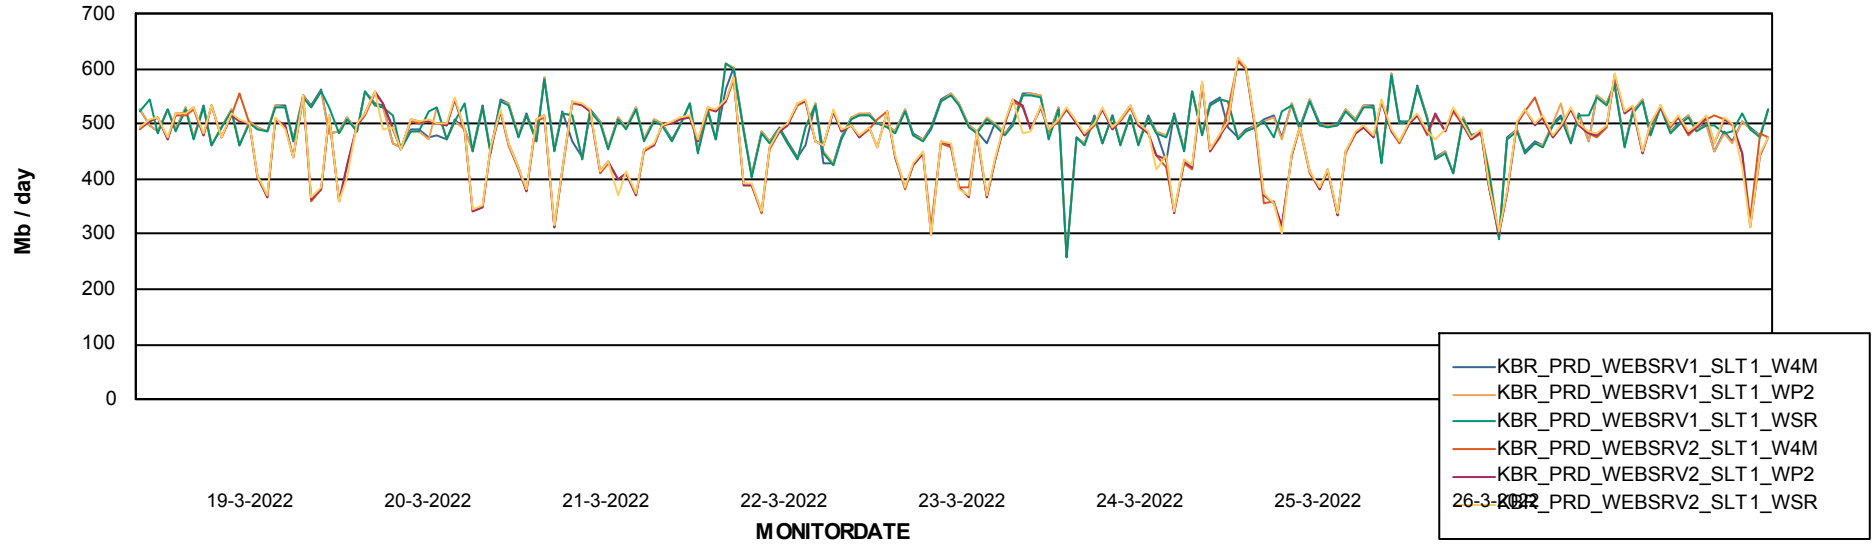

ABSolute Web Component Services

Avg memory used per ABS Web component