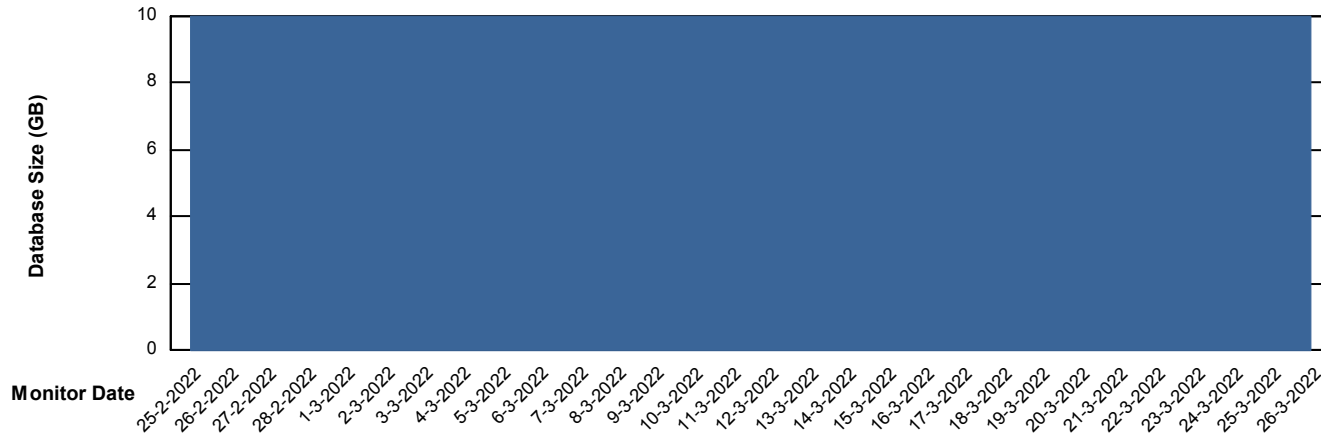

Weekly SLA Customer Report

Customer KBR_Production
Database ID 117

Database Performance BI-DBSRV_DB

Weekly SLA Customer Report

Customer KBR_Production
Database ID 117

Database Performance KBR_PRD_DB-SRV1_DB

Weekly SLA Customer Report

Customer KBR_Production
Database ID 117

DATABASE SIZE BI-DBSRV_DB

Database growth over last month

DATABASE SIZE KBR_PRD_DB-SRV1_DB

Database growth over last month

Weekly SLA Customer Report