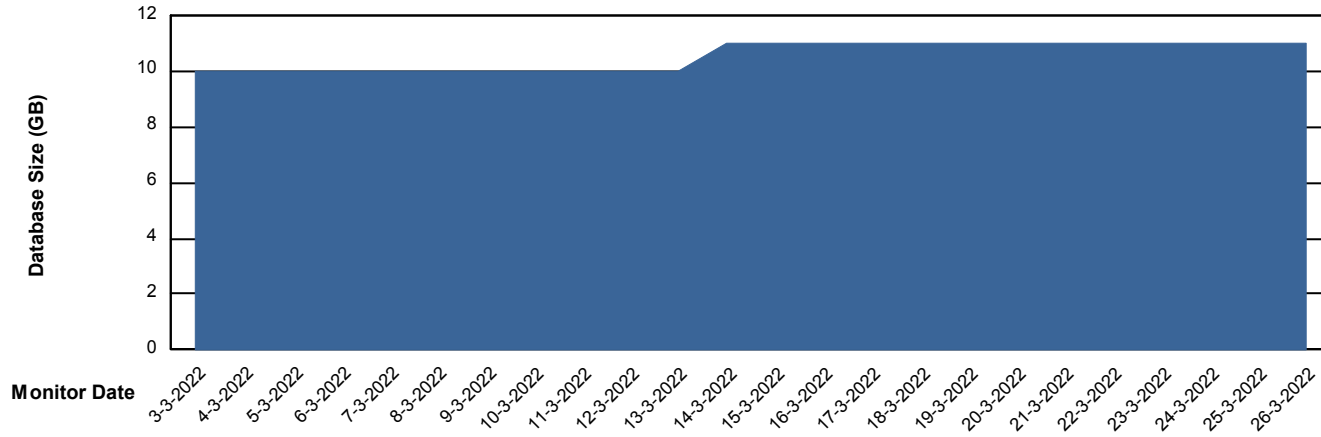

Harddisk Usage KBR_PRD_WEBSRV2

	Free disk space on / (%)	Total disk space on / (Gb)	Used disk space on / (Gb)	Free disk space on /boot (%)	Total disk space on /boot (Gb)	Used disk space on /boot (Gb)
26-3-2022	74	55	14	62	1	0
25-3-2022	74	55	14	62	1	0
24-3-2022	74	55	14	62	1	0
23-3-2022	75	55	14	62	1	0
22-3-2022	75	55	14	62	1	0
21-3-2022	75	55	14	62	1	0
20-3-2022	75	55	14	62	1	0

Weekly SLA Customer Report

Customer KBR_Production
Database ID 117

Database Performance BI-DBSRV_DB

Weekly SLA Customer Report

Customer KBR_Production
Database ID 117

Database Performance KBR_PRD_DB-SRV1_DB

Weekly SLA Customer Report

Customer KBR_Production
Database ID 117

DATABASE SIZE BI-DBSRV_DB

Database growth over last month

DATABASE SIZE KBR_PRD_DB-SRV1_DB

Database growth over last month

Weekly SLA Customer Report