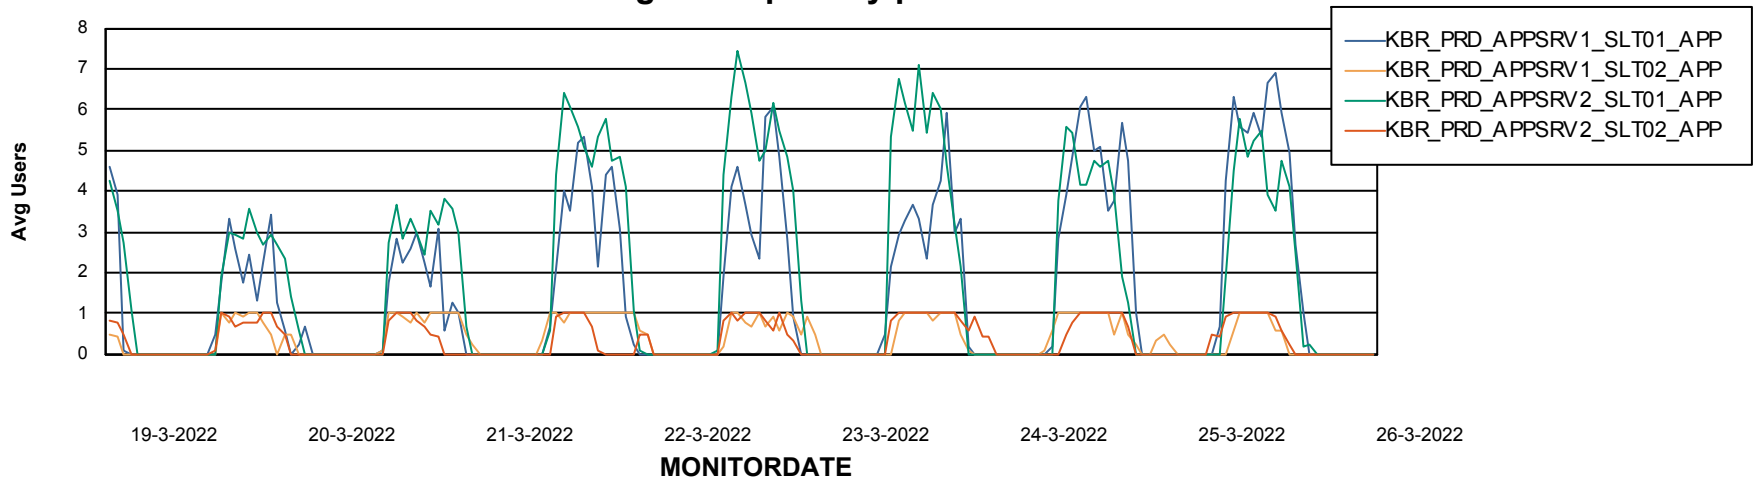

Avg users per day per ABS server