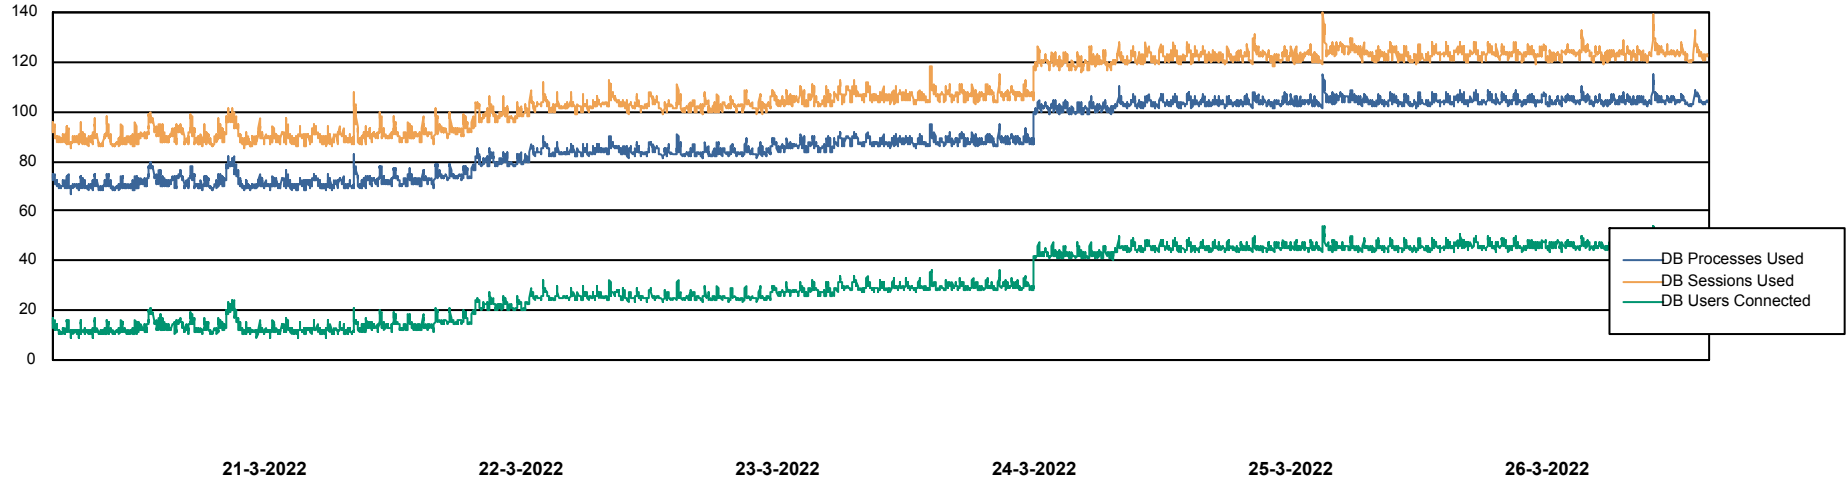

Database Performance BI-DBSRV_DB