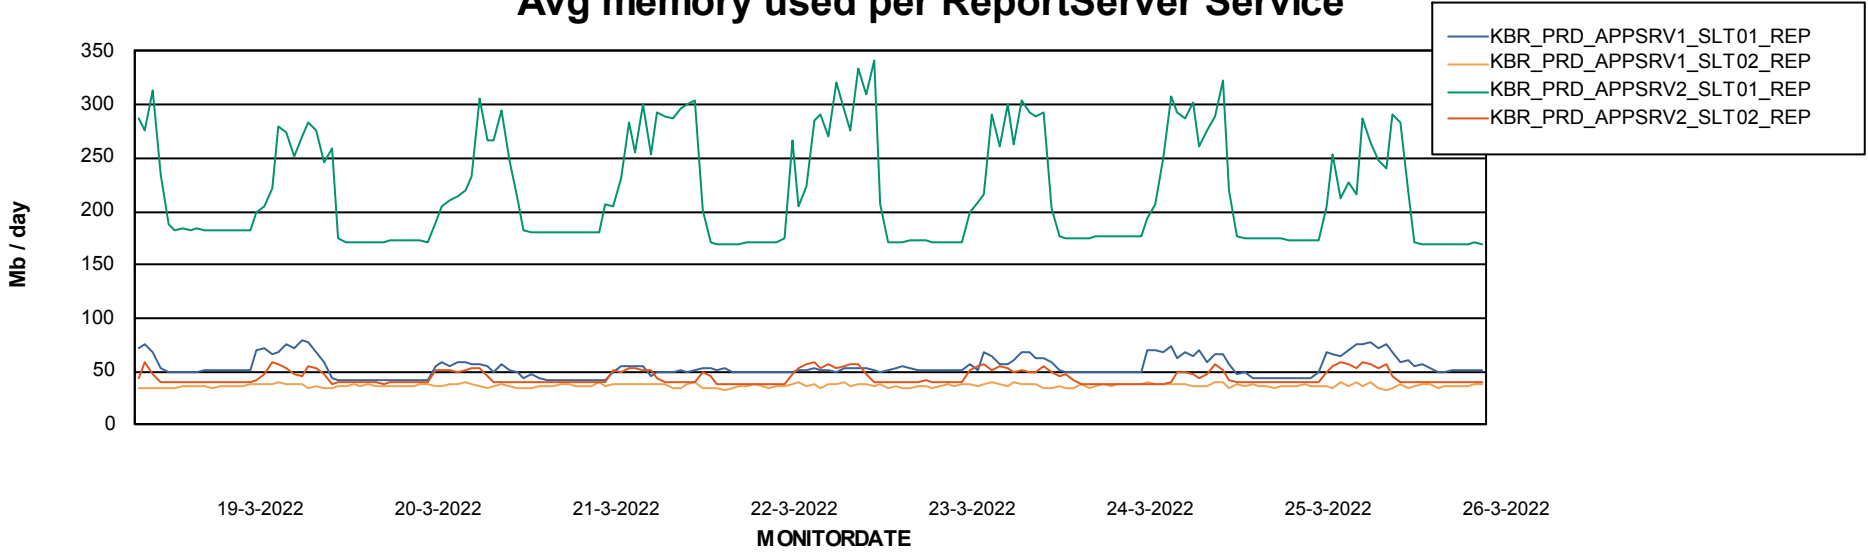

ABSSolute Application Server Services

Avg memory used per ReportServer Service