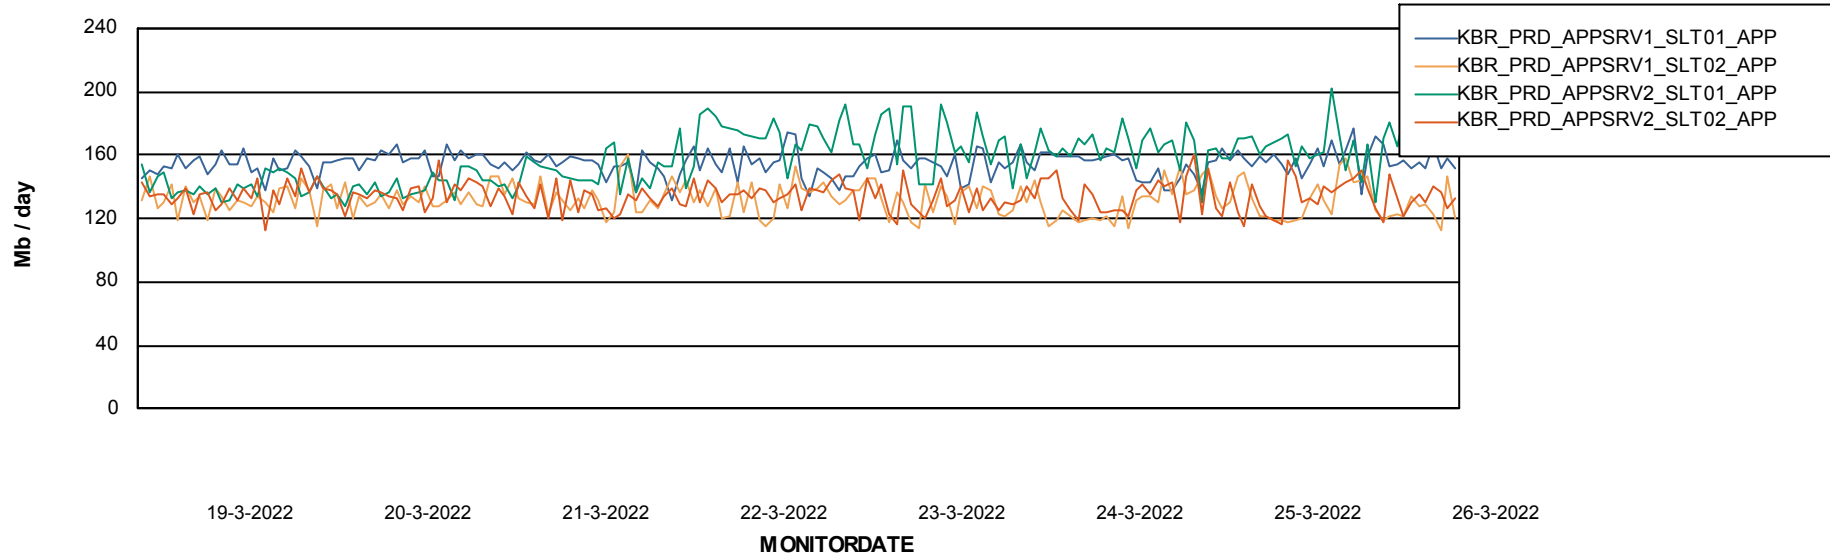

Weekly SLA Customer Report

Customer KBR_Production
Database ID 117

BI last ETL error for	BI-DBSRV_DB
wo, 23-03-2022	None
do, 24-03-2022	None
za, 26-03-2022	None
vr, 25-03-2022	None
za, 26-03-2022	None
ma, 21-03-2022	None
wo, 23-03-2022	None
do, 24-03-2022	None
di, 22-03-2022	None
zo, 20-03-2022	None
di, 22-03-2022	None
zo, 20-03-2022	None
vr, 25-03-2022	None
ma, 21-03-2022	None

Weekly SLA Customer Report

Customer KBR_Production
Database ID 117

ABSSolute Application Server Services

Avg memory used per ABS Server Service

Weekly SLA Customer Report

Customer KBR_Production
Database ID 117