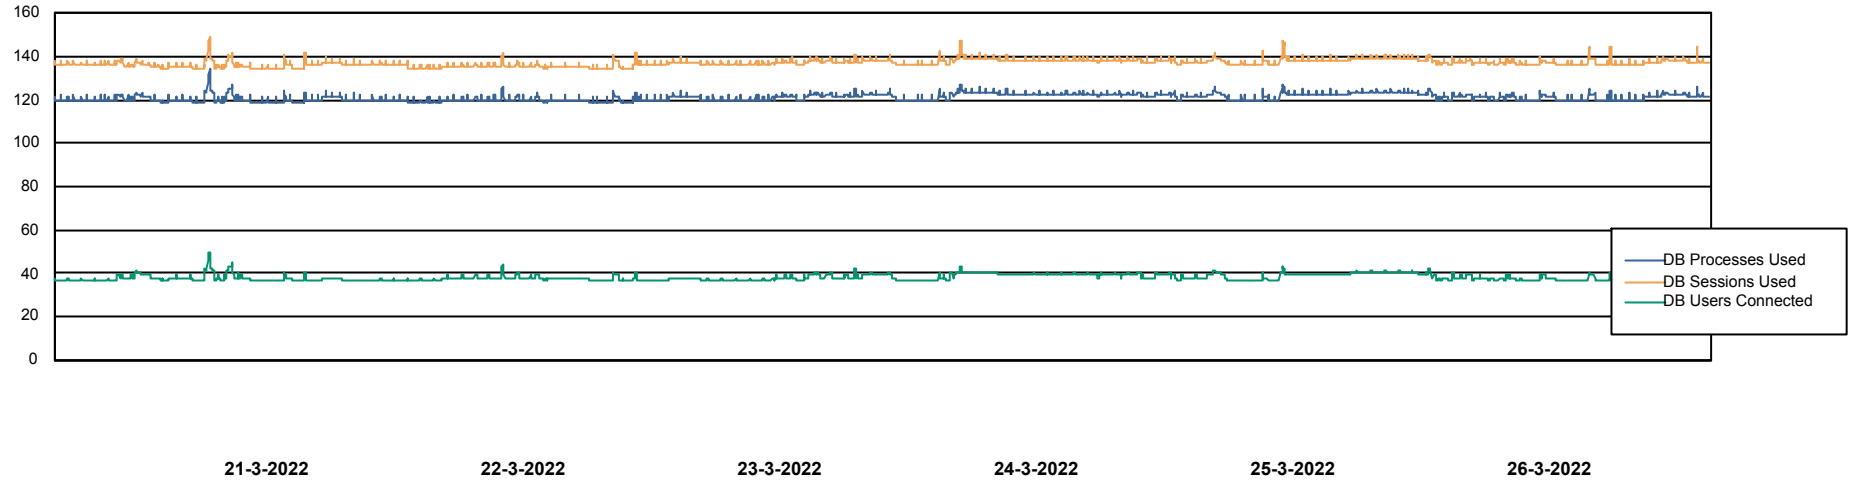

Weekly SLA Customer Report

Customer KBR_Production
Database ID 117

Database Performance BI-DBSRV_DB

Weekly SLA Customer Report

Customer KBR_Production
Database ID 117

Database Performance KBR_PRD_DB-SRV1_DB