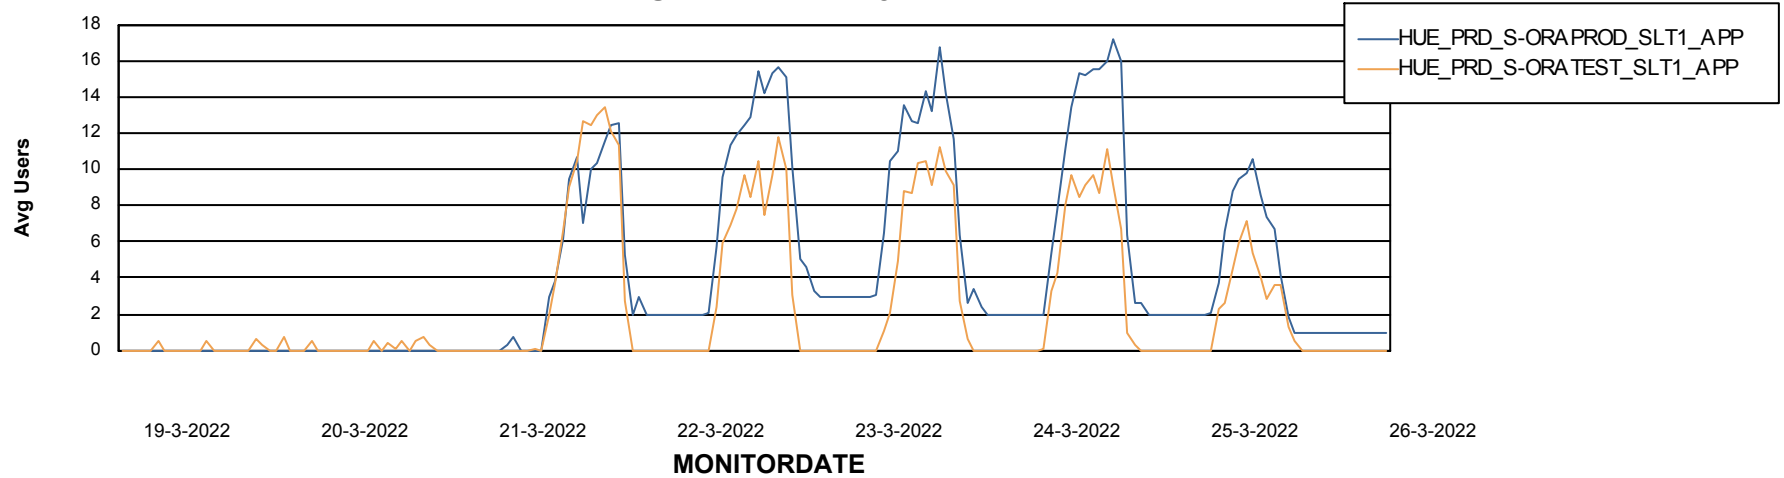

Weekly SLA Customer Report

Customer HUE_Production
Database ID 104

ABSSolute Application Server Services

Avg memory used per ABS Server Service

Avg users per day per ABS server

Weekly SLA Customer Report

Customer HUE_Production
Database ID 104