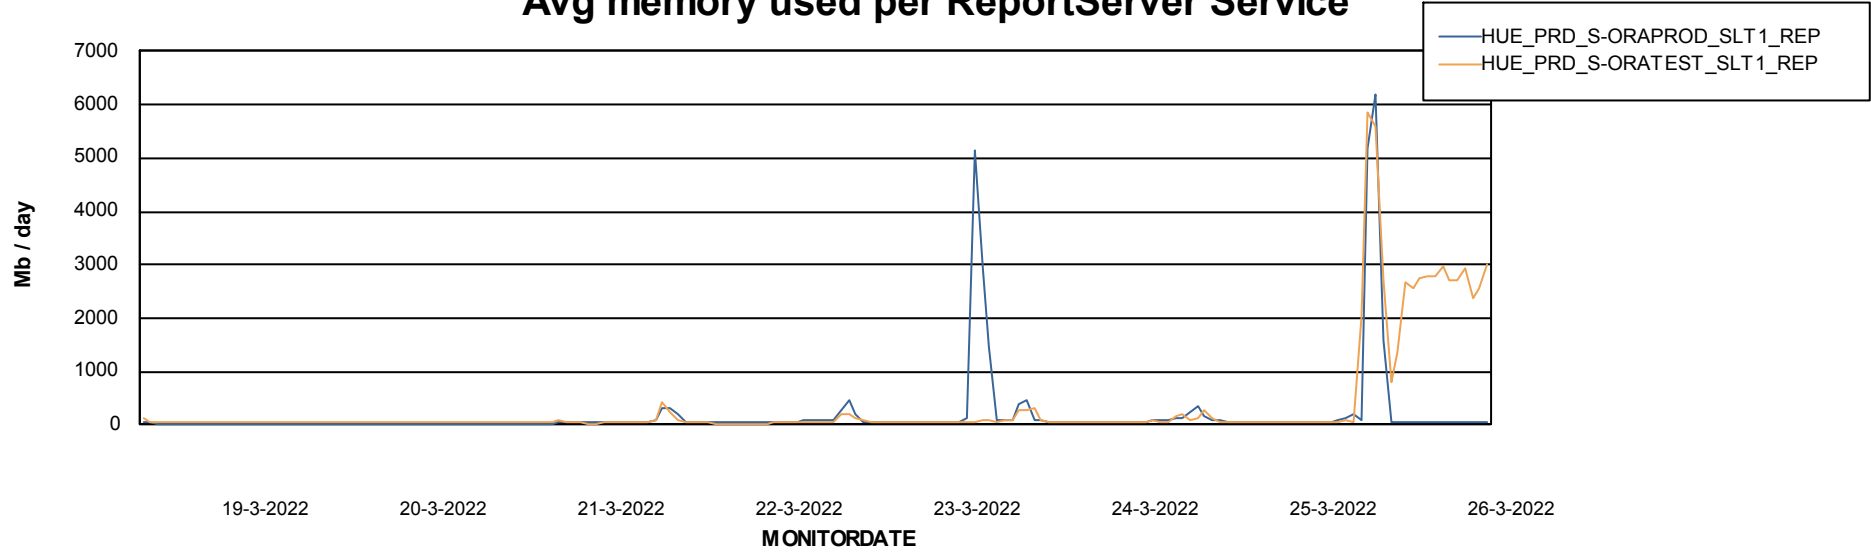

ABSSolute Application ReportServer Services

Avg memory used per ReportServer Service