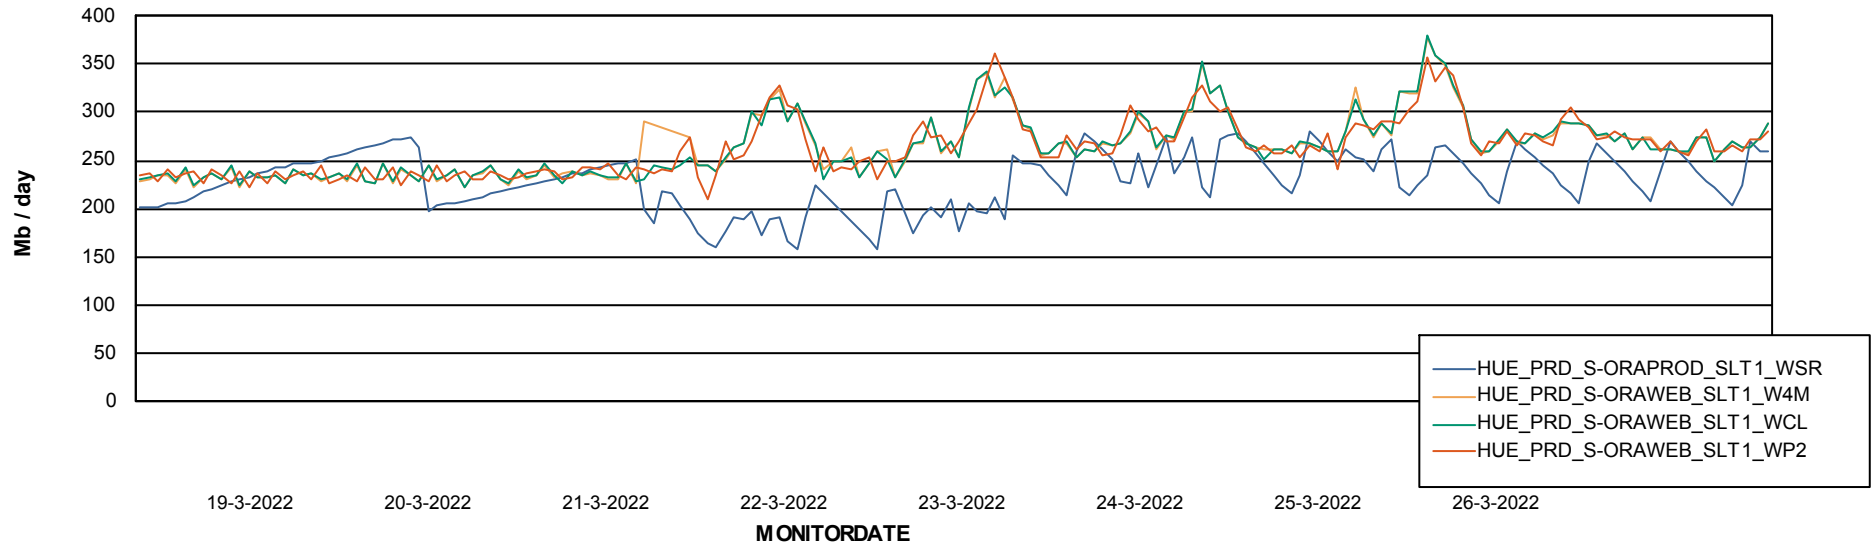

ABSSolute Application ReportServer Services

Avg memory used per ReportServer Service

Weekly SLA Customer Report

Customer HUE_Production
Database ID 104

ABSSolute Web Component Services

Avg memory used per ABS Web component