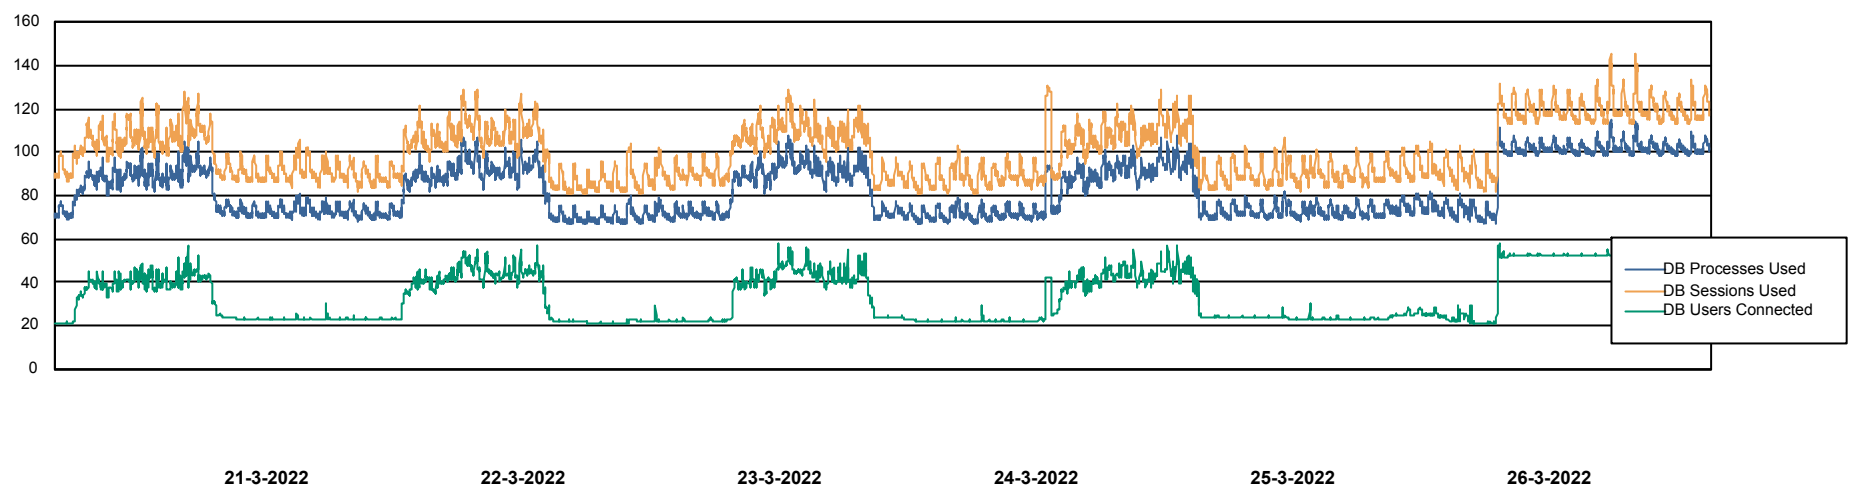

Weekly SLA Customer Report

Customer HUE_Production
Database ID 104

Database Performance HUE_PRD_S-ORABI_DB

Weekly SLA Customer Report

Customer HUE_Production
Database ID 104

Database Performance HUE_PRD_S-ORAPROD_DB