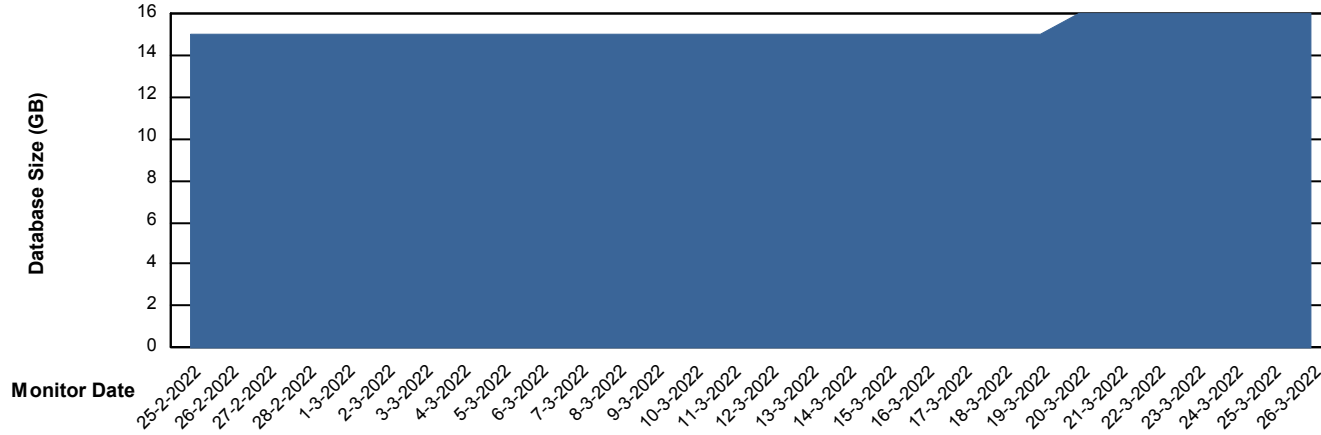

DATABASE SIZE HUE_PRD_S-ORABI_DB

Database growth over last month