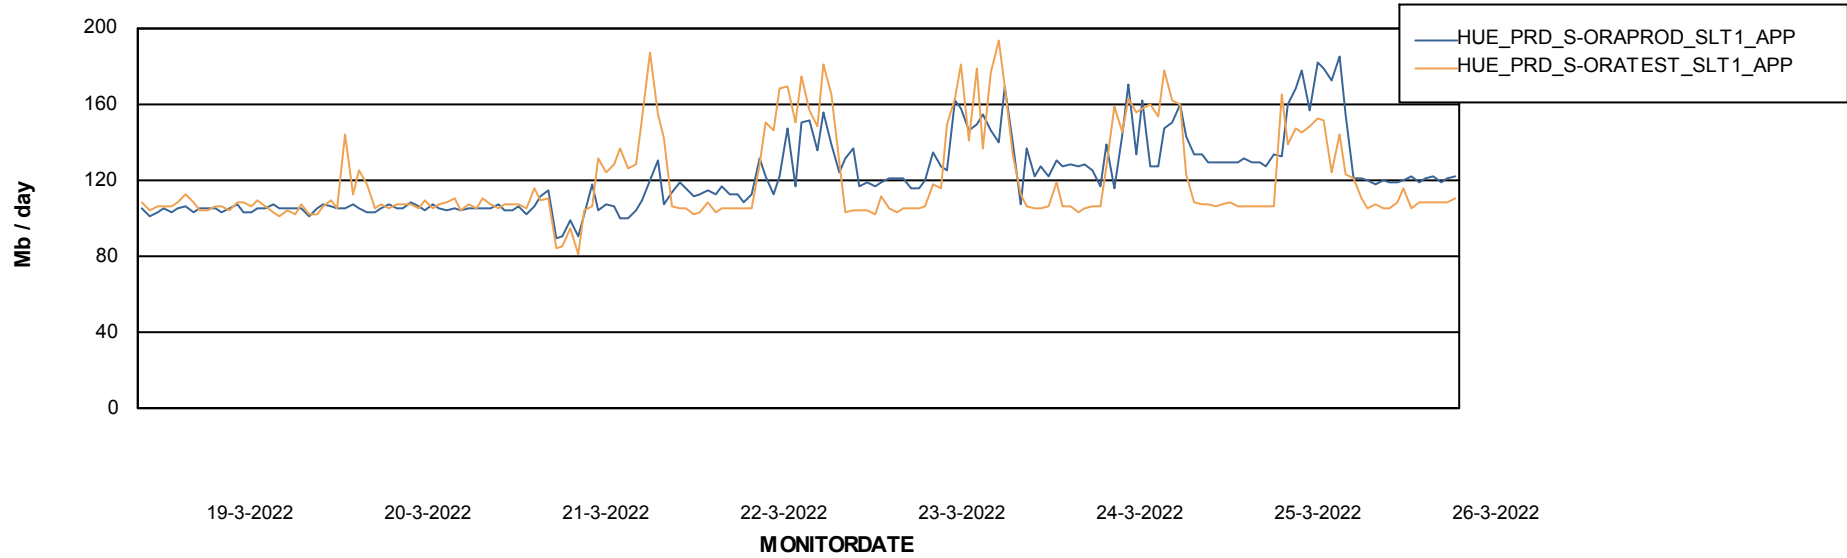

ABSSolute Application Server Services

Avg memory used per ABS Server Service