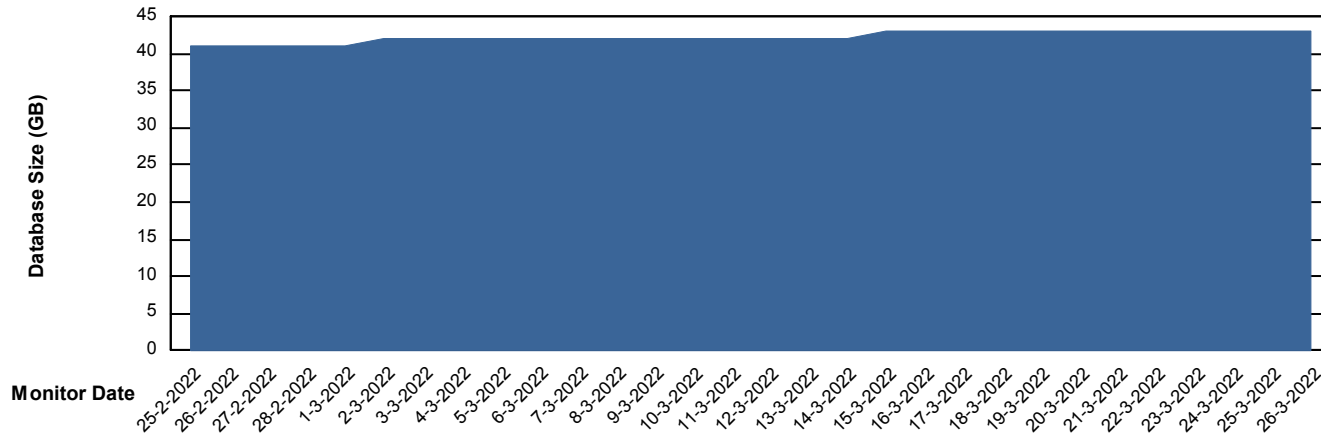

DATABASE SIZE HUE_PRD_S-ORAPROD_DB

Database growth over last month