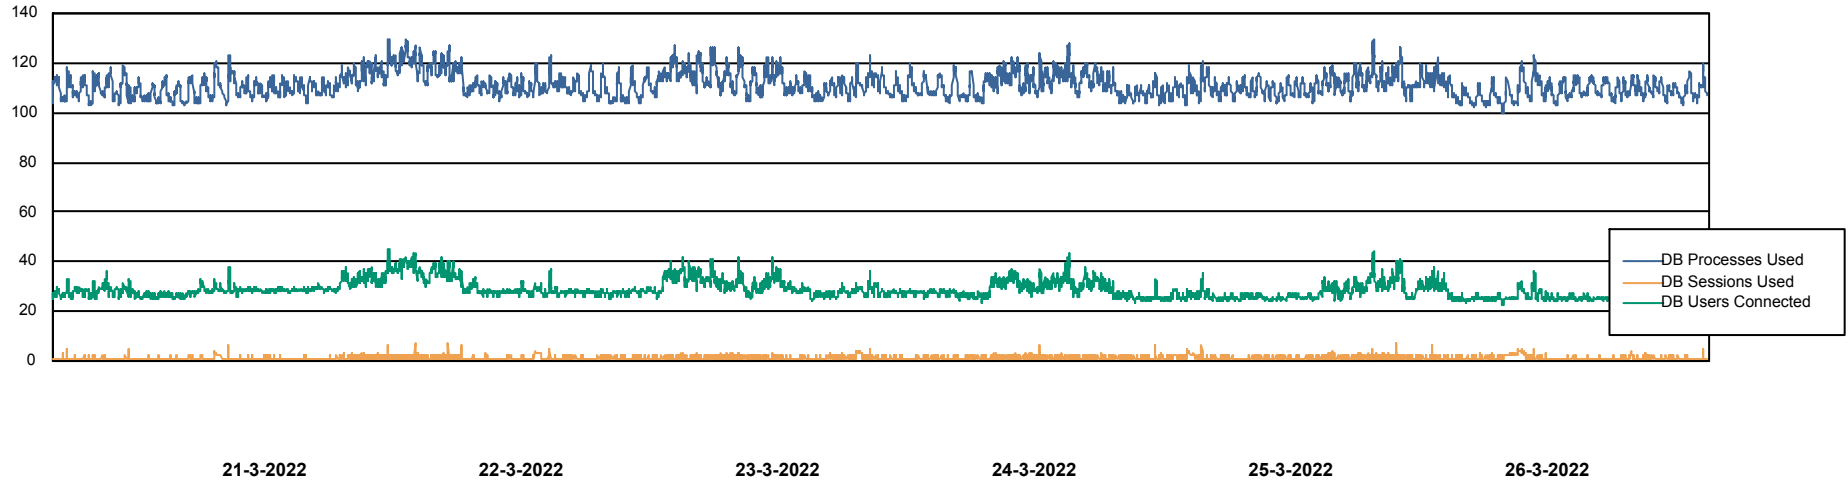

Weekly SLA Customer Report

Customer EUT_Production
Database ID 114

Database Performance EUT_EUP_PRD_URVINA22T_DB

DB Processes Max 500

Weekly SLA Customer Report

Customer EUT_Production
Database ID 114

Database Performance EUT_URM_PRD_URVINA26_DB