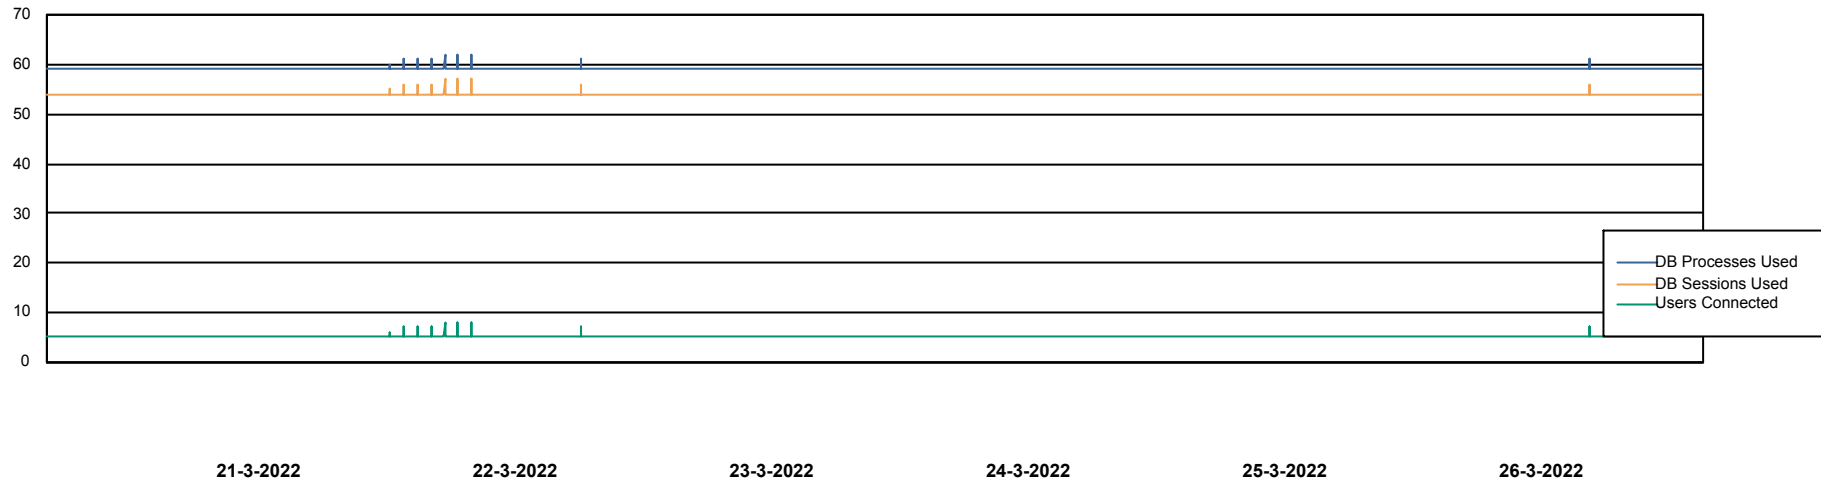

Database Performance ELJDB_Production

DB Processes Max 600
DB Sessions Max 924

Weekly SLA Customer Report

Customer ELJ Production
Database ID 72

Database Performance ELJDB_Standby

DB Processes Max 600
DB Sessions Max 924

Weekly SLA Customer Report

Customer ELJ Production
Database ID 72

DATABASE SIZE ELJDB_PRD_BI

Database growth over last month

DATABASE SIZE ELJDB_Production

Database growth over last month

Weekly SLA Customer Report