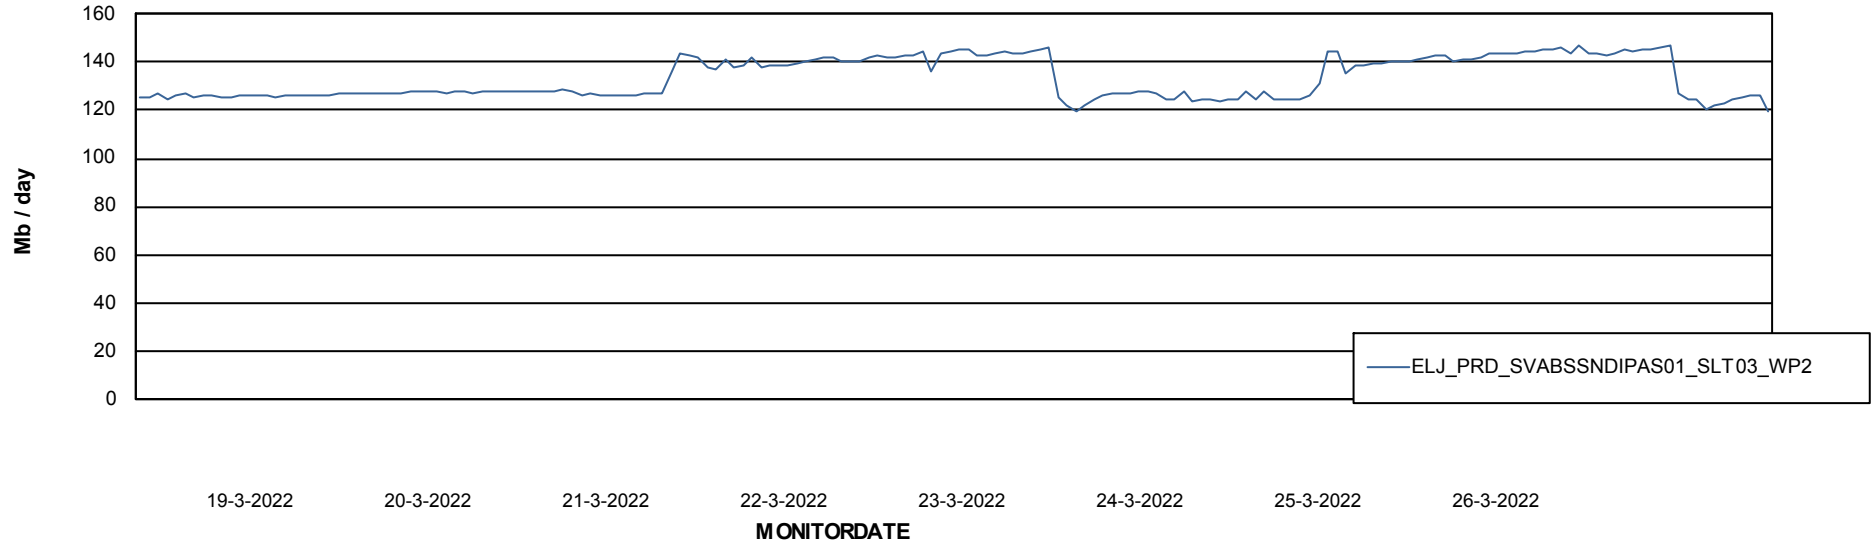

ABSSolute Application ReportServer Services

Avg memory used per ReportServer Service

Weekly SLA Customer Report

Customer ELJ Production
Database ID 72

ABSSolute Web Component Services

Avg memory used per ABS Web component