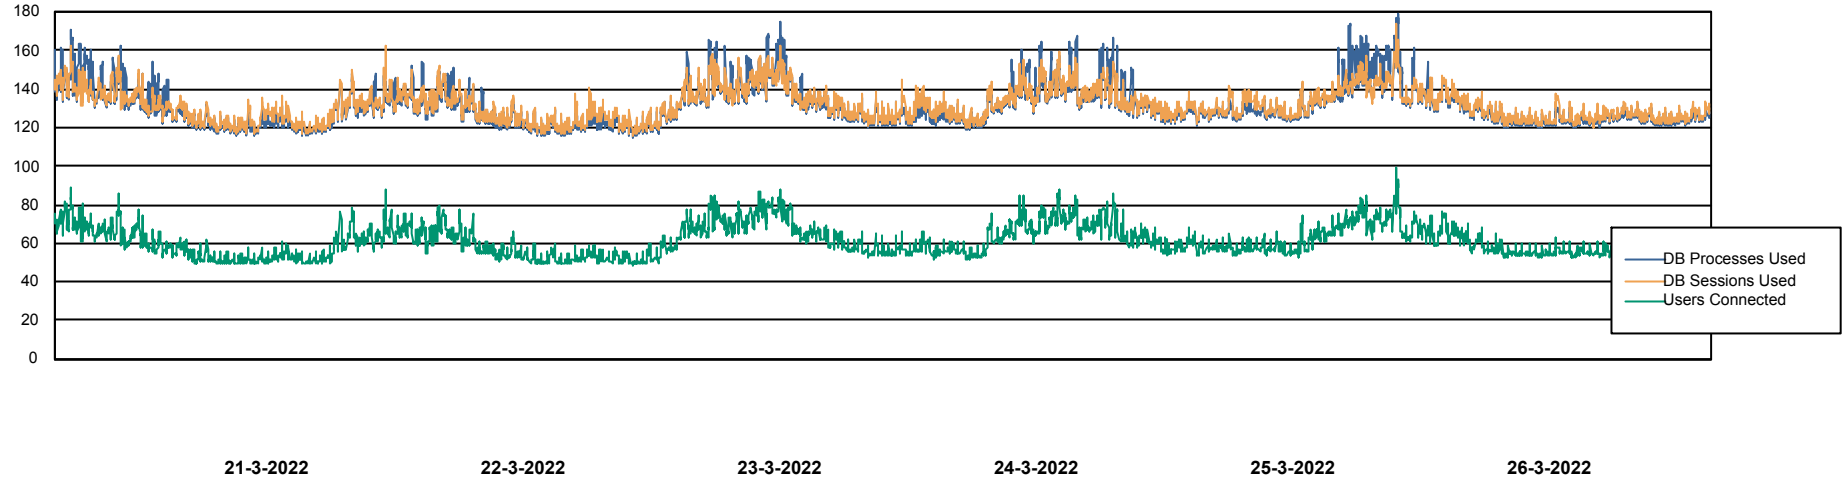

Database Performance ELJDB_Production

DB Processes Max 600
DB Sessions Max 924