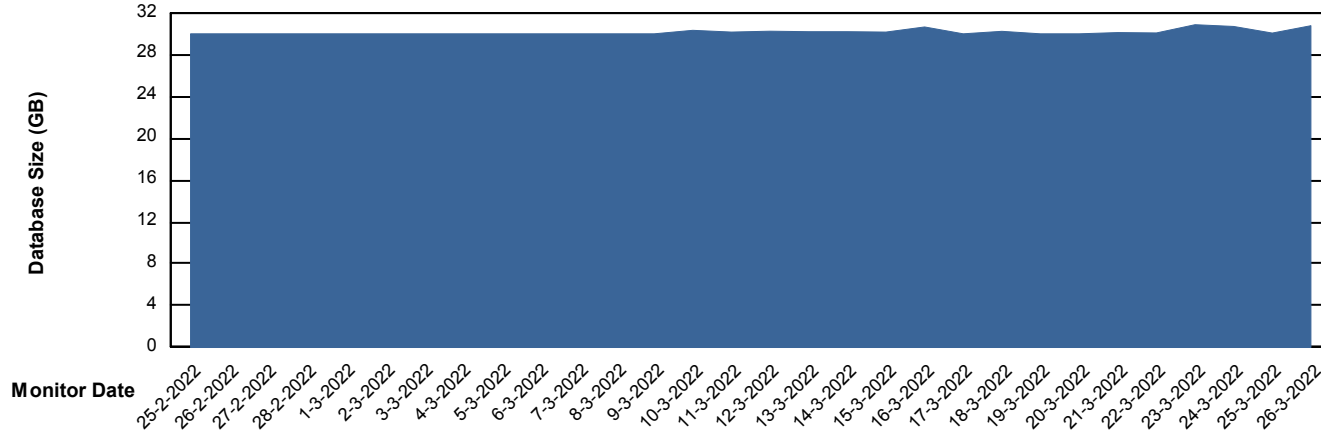

Database Performance ELJDB_Production

DB Processes Max 600
DB Sessions Max 924

Weekly SLA Customer Report

Customer ELJ Production
Database ID 72

Database Performance ELJDB_Standby

DB Processes Max 600
DB Sessions Max 924

Weekly SLA Customer Report

Customer ELJ Production
Database ID 72

DATABASE SIZE ELJDB_PRD_BI

Database growth over last month

DATABASE SIZE ELJDB_Production

Database growth over last month

Weekly SLA Customer Report