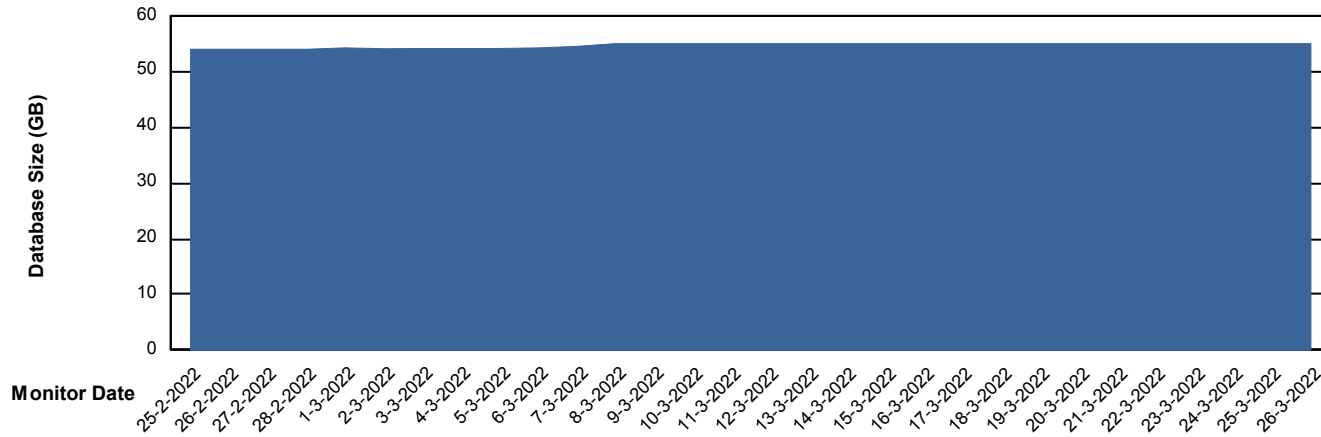

Weekly SLA Customer Report

Customer ELJ Production
Database ID 72

DATABASE SIZE ELJDB_PRD_BI

Database growth over last month

DATABASE SIZE ELJDB_Production

Database growth over last month

Weekly SLA Customer Report