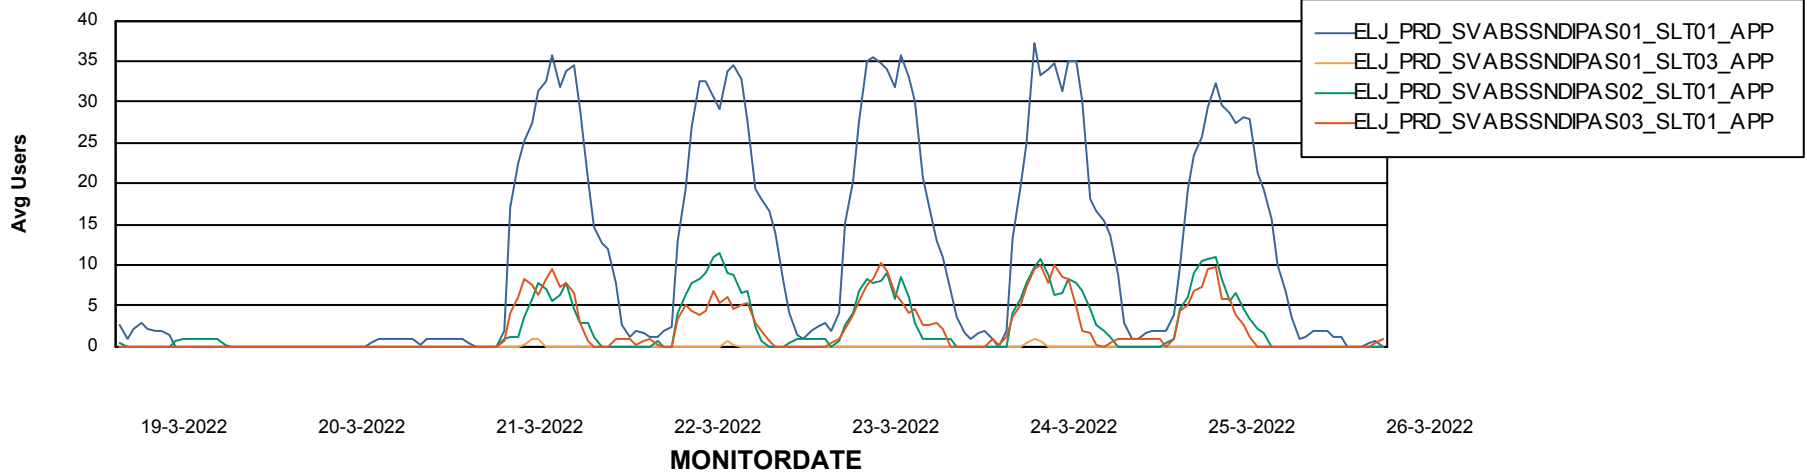

Weekly SLA Customer Report

Customer ELJ Production
Database ID 72

ABSSolute Application Server Services

Avg memory used per ABS Server Service

Avg users per day per ABS server

Weekly SLA Customer Report

Customer ELJ Production
Database ID 72