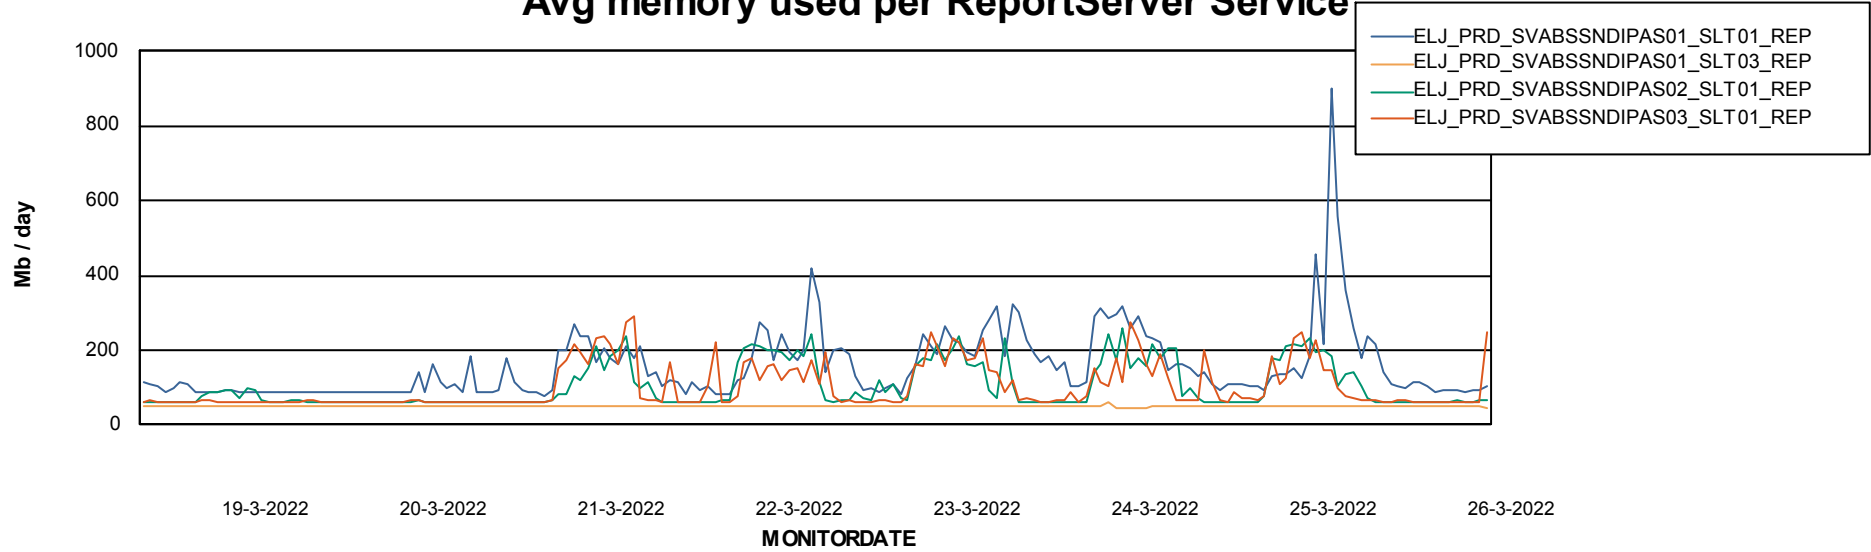

ABSSolute Application ReportServer Services

Avg memory used per ReportServer Service