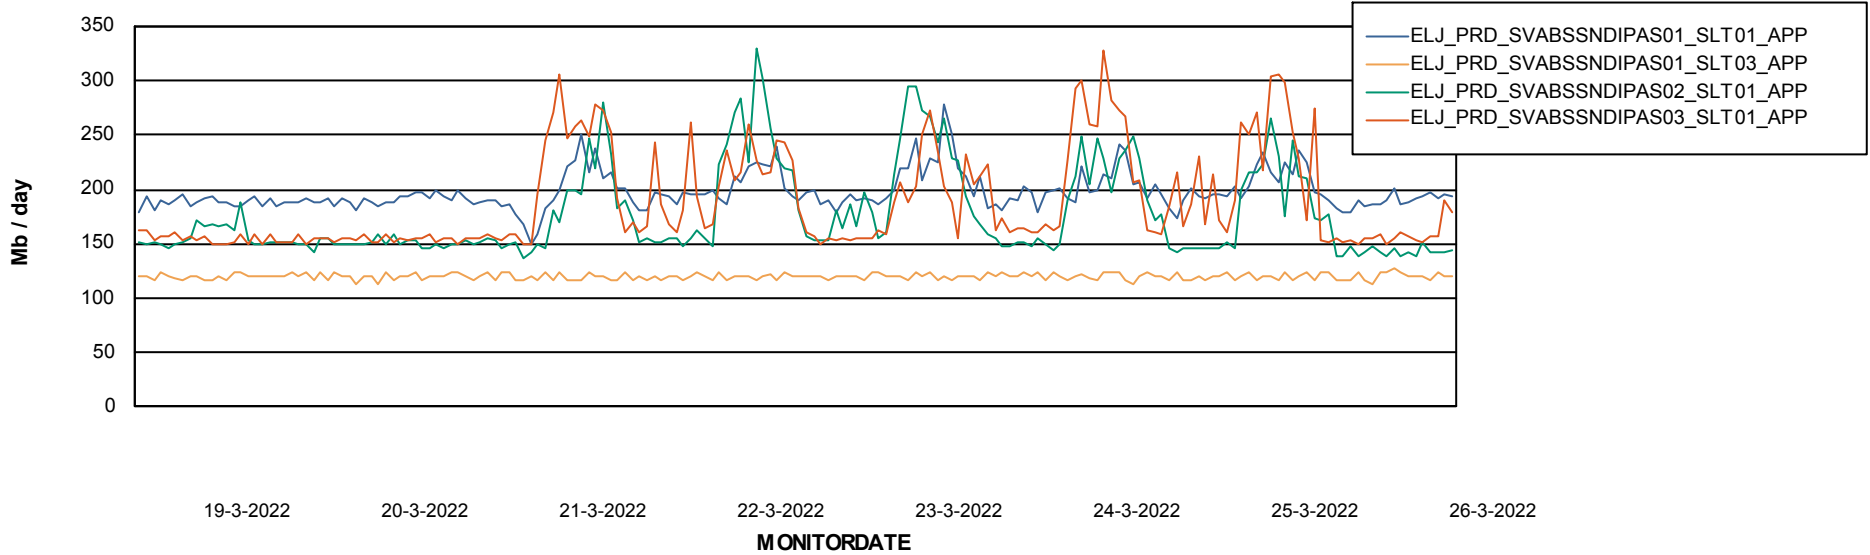

BI Status and last ETL error for ELJDB_PRD_BI

	zo 20/3/2022	ma 21/3/2022	di 22/3/2022	wo 23/3/2022	do 24/3/2022	vr 25/3/2022	za 26/3/2022
ABS DataWarehouse ETL Health	OK	OK	OK	OK	OK	OK	OK
ABS DWHStaging ETL Health	OK	OK	OK	OK	OK	OK	OK

Weekly SLA Customer Report

Customer ELJ Production
Database ID 72

ABSSolute Application Server Services

Avg memory used per ABS Server Service

Avg users per day per ABS server

Weekly SLA Customer Report

Customer ELJ Production
Database ID 72