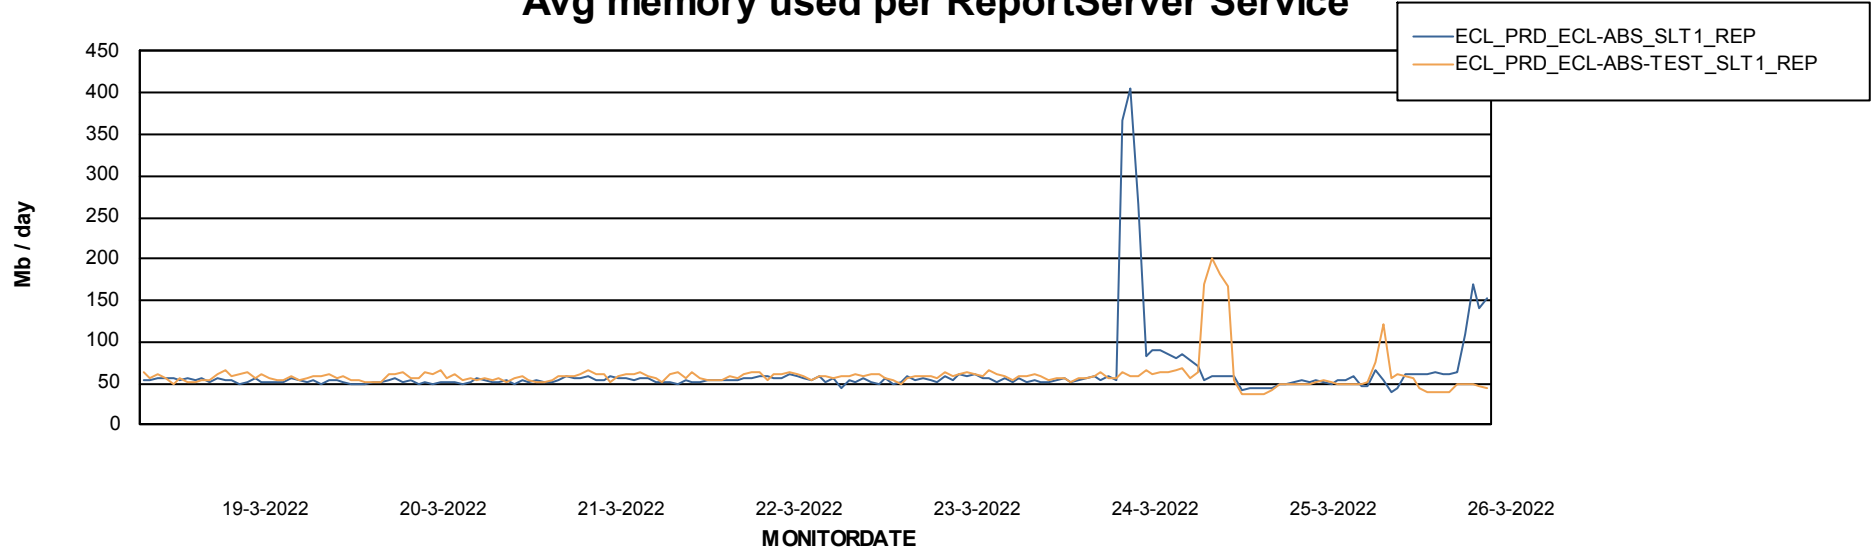

ABSSolute Application ReportServer Services

Avg memory used per ReportServer Service