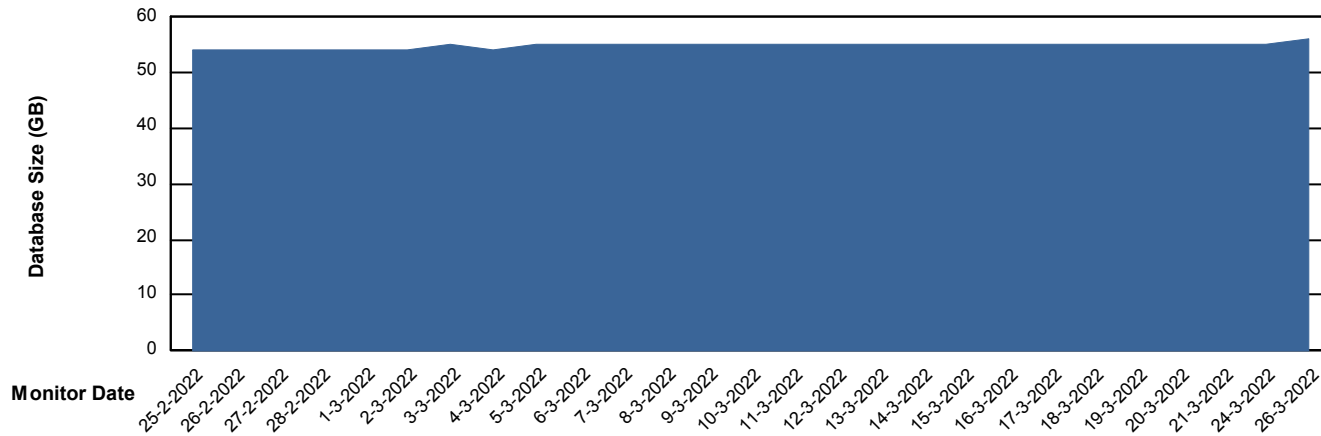

Weekly SLA Customer Report

Customer ECL_Production
Database ID 77

Database Performance ECLDB_Production

Weekly SLA Customer Report

Customer ECL_Production
Database ID 77

Database Performance ECLDB_Standby

DATABASE SIZE ECLDB_Production

Database growth over last month

Weekly SLA Customer Report

Customer ECL_Production
Database ID 77

Database Tablespace ECLDB_Production

Date	Tablespace Name	Filesize (Gb)	Usedsize (Gb)	Percentage free
26-3-2022	ABSDATA	56	45	19
	INDX	8	4	47
24-3-2022	ABSDATA	56	45	19
	INDX	8	4	48
21-3-2022	ABSDATA	56	45	19
	INDX	8	4	48
20-3-2022	ABSDATA	56	45	19
	INDX	8	4	48