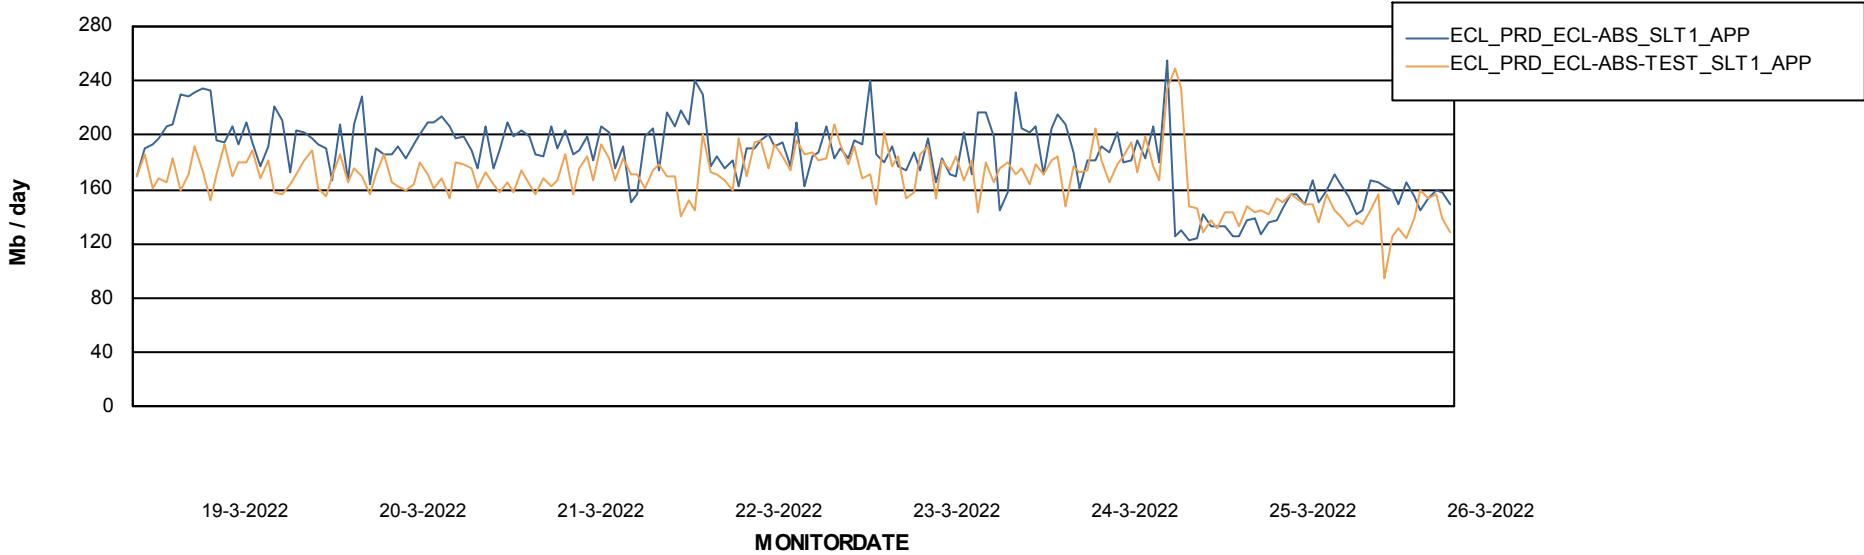

Weekly SLA Customer Report

Customer ECL_Production
Database ID 77

Database Performance ECLDB_Production

Weekly SLA Customer Report

Customer ECL_Production
Database ID 77

Database Performance ECLDB_Standby

DATABASE SIZE ECLDB_Production

Database growth over last month

Weekly SLA Customer Report

Customer ECL_Production
Database ID 77

Database Tablespace ECLDB_Production

Date	Tablespace Name	Filesize (Gb)	Usedsize (Gb)	Percentage free
26-3-2022	ABSDATA	56	45	19
	INDX	8	4	47
24-3-2022	ABSDATA	56	45	19
	INDX	8	4	48
21-3-2022	ABSDATA	56	45	19
	INDX	8	4	48
20-3-2022	ABSDATA	56	45	19
	INDX	8	4	48

Weekly SLA Customer Report

Customer ECL_Production
Database ID 77

ABSSolute Application Server Services

Avg memory used per ABS Server Service

Avg users per day per ABS server

Weekly SLA Customer Report

Customer ECL_Production
Database ID 77