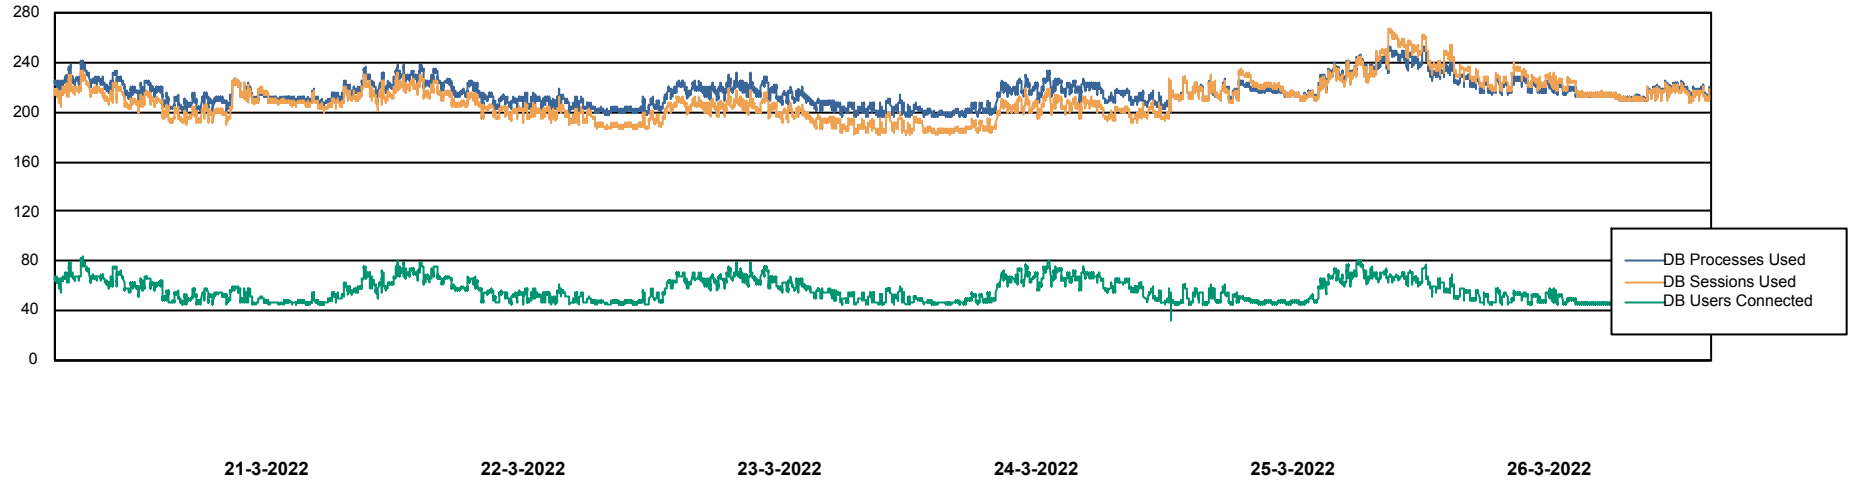

Weekly SLA Customer Report

Customer ECL_Production
Database ID 77

Harddisk Usage ECL_PRD_ECL-ABS-WEB

	Free disk space on C: (%)	Total disk space on C: (Gb)	Used disk space on C: (Gb)
26-3-2022	50	127	63
25-3-2022	51	127	62
24-3-2022	45	127	69
23-3-2022	45	127	69
22-3-2022	46	127	68
21-3-2022	47	127	67
20-3-2022	47	127	67

Weekly SLA Customer Report

Customer ECL_Production
Database ID 77

Database Performance ECLDB_Production

Weekly SLA Customer Report

Customer ECL_Production
Database ID 77

Database Performance ECLDB_Standby

DATABASE SIZE ECLDB_Production