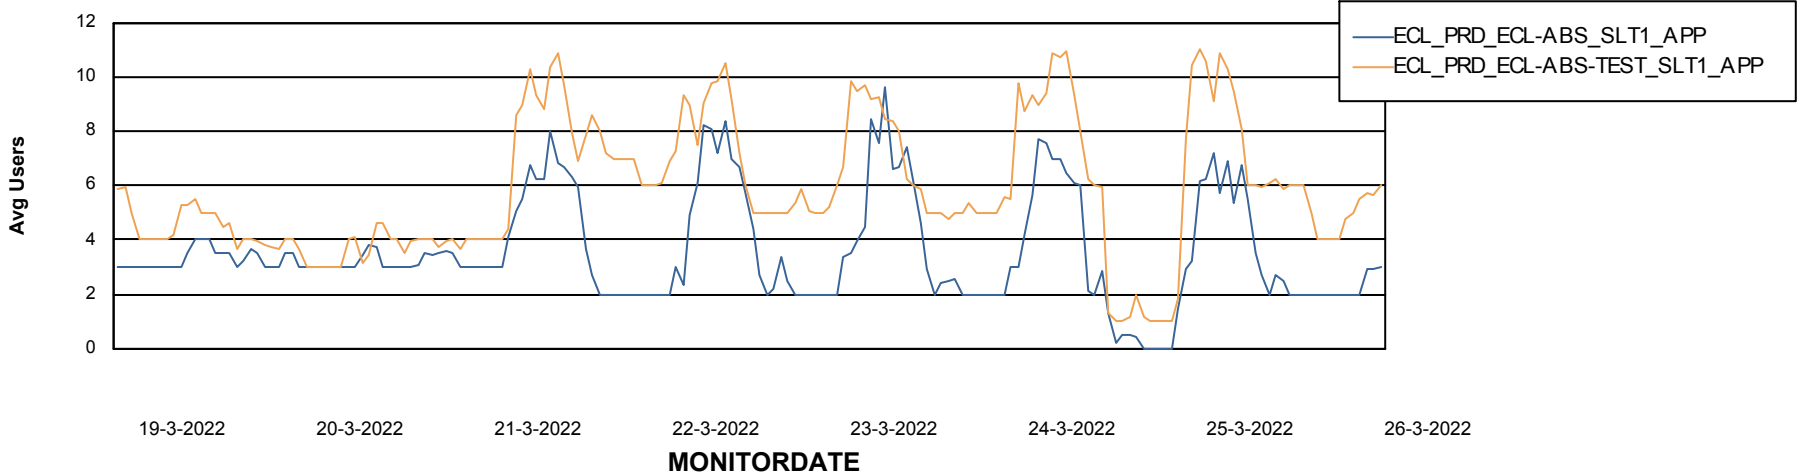

Weekly SLA Customer Report

Customer ECL_Production
Database ID 77

ABSSolute Application Server Services

Avg memory used per ABS Server Service

Avg users per day per ABS server

Weekly SLA Customer Report

Customer ECL_Production
Database ID 77