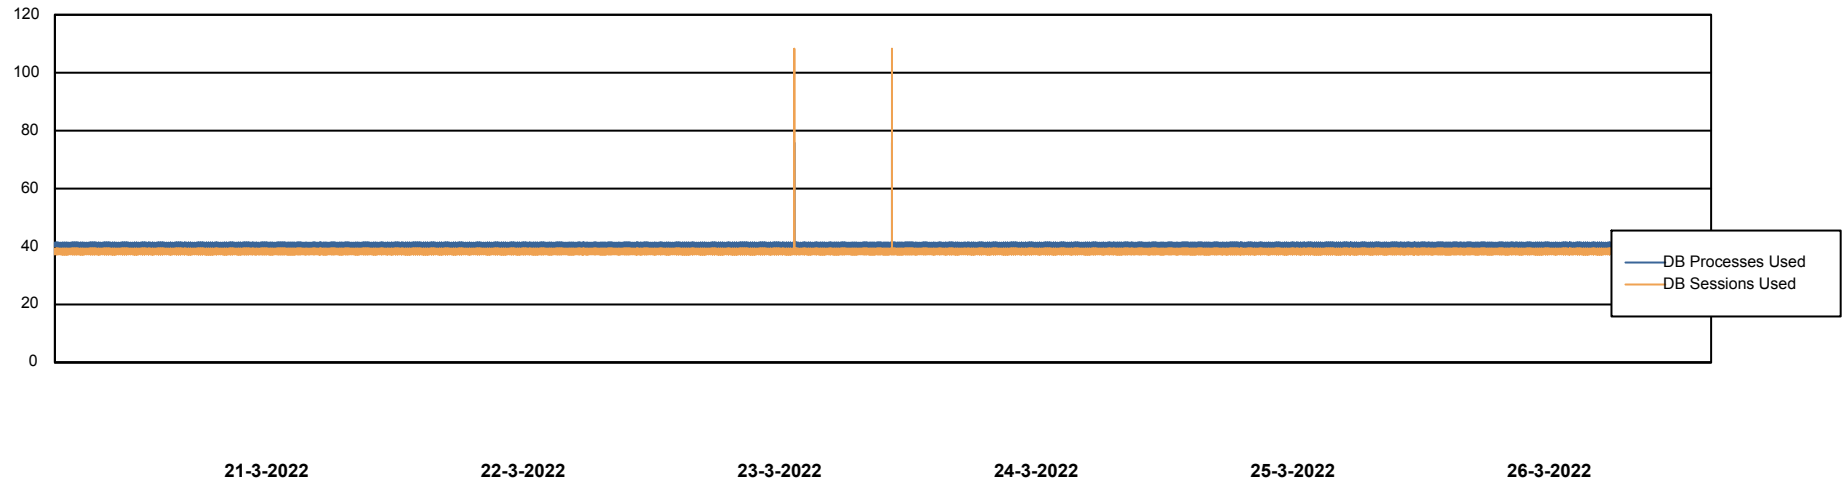

Weekly SLA Customer Report

Customer ECL_Production
Database ID 77

Database Performance ECLDB_Production

Weekly SLA Customer Report

Customer ECL_Production
Database ID 77

Database Performance ECLDB_Standby

DATABASE SIZE ECLDB_Production