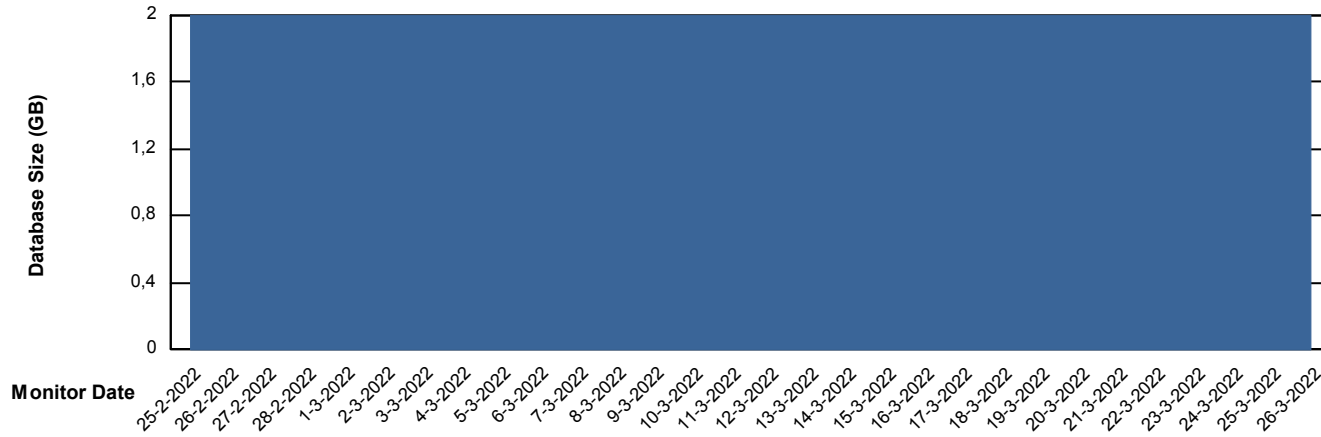

Weekly SLA Customer Report

Customer DFD_Production
Database ID 39

Database Performance DFDDDB_Production

DB Processes Max 4
DB Processes Max 600

Weekly SLA Customer Report

Customer DFD_Production
 Database ID 39

DATABASE SIZE DFDDDB_Production

Database growth over last month

Database Tablespace DFDDDB_Production

Date	Tablespace Name	Filesize (Gb)	Usedsize (Gb)	Percentage free
26-3-2022	ABSDATA	83	0	100
	INDX	161	0	100
25-3-2022	ABSDATA	83	0	100
	INDX	161	0	100
24-3-2022	ABSDATA	83	0	100
	INDX	161	0	100
23-3-2022	ABSDATA	83	0	100
	INDX	161	0	100
22-3-2022	ABSDATA	83	0	100
	INDX	161	0	100
21-3-2022	ABSDATA	83	0	100
	INDX	161	0	100
20-3-2022	ABSDATA	83	0	100
	INDX	161	0	100