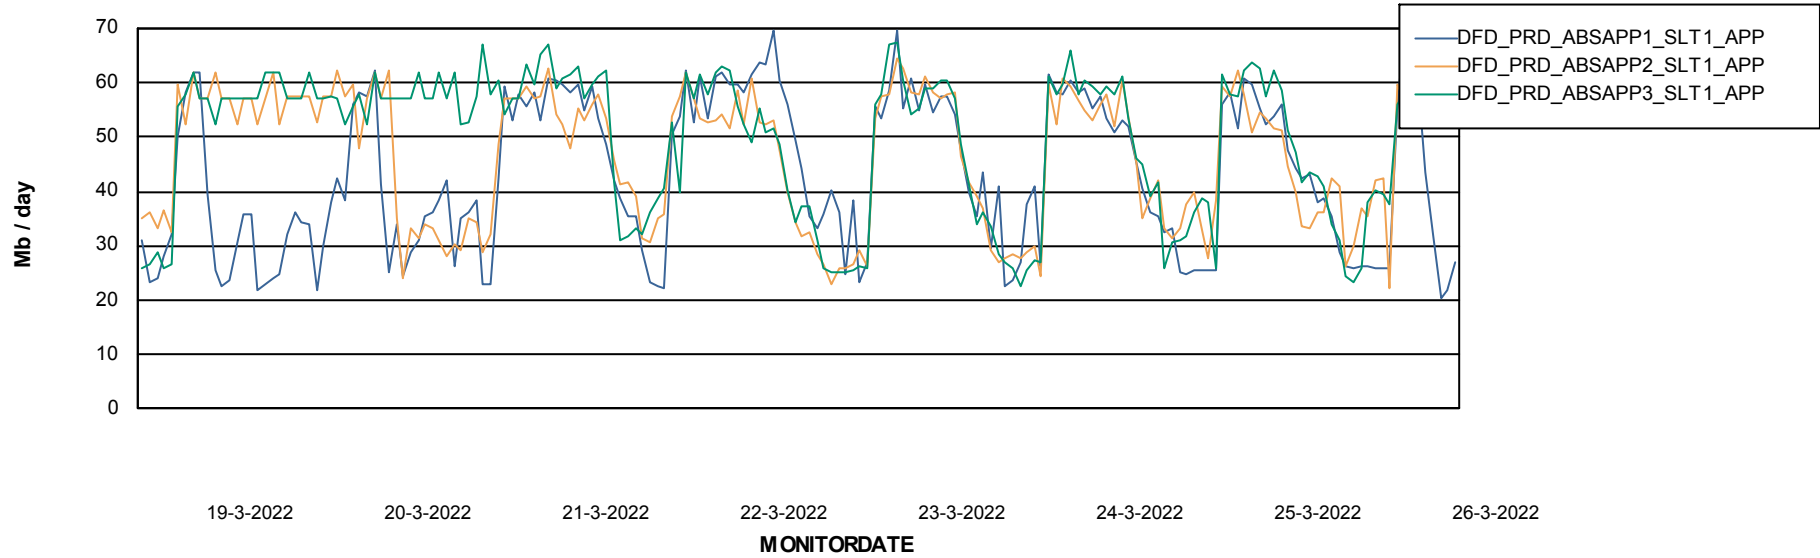

Weekly SLA Customer Report

Customer DFD_Production
Database ID 39

Database Performance DFDDDB_Production

DB Processes Max 4
DB Processes Max 600

Weekly SLA Customer Report

Customer DFD_Production
 Database ID 39

DATABASE SIZE DFDDDB_Production

Database growth over last month

Database Tablespace DFDDDB_Production

Date	Tablespace Name	Filesize (Gb)	Usedsize (Gb)	Percentage free
26-3-2022	ABSDATA	83	0	100
	INDX	161	0	100
25-3-2022	ABSDATA	83	0	100
	INDX	161	0	100
24-3-2022	ABSDATA	83	0	100
	INDX	161	0	100
23-3-2022	ABSDATA	83	0	100
	INDX	161	0	100
22-3-2022	ABSDATA	83	0	100
	INDX	161	0	100
21-3-2022	ABSDATA	83	0	100
	INDX	161	0	100
20-3-2022	ABSDATA	83	0	100
	INDX	161	0	100

Weekly SLA Customer Report

Customer DFD_Production
Database ID 39

ABSSolute Application Server Services

Avg memory used per ABS Server Service

Avg users per day per ABS server

Weekly SLA Customer Report

Customer DFD_Production
Database ID 39