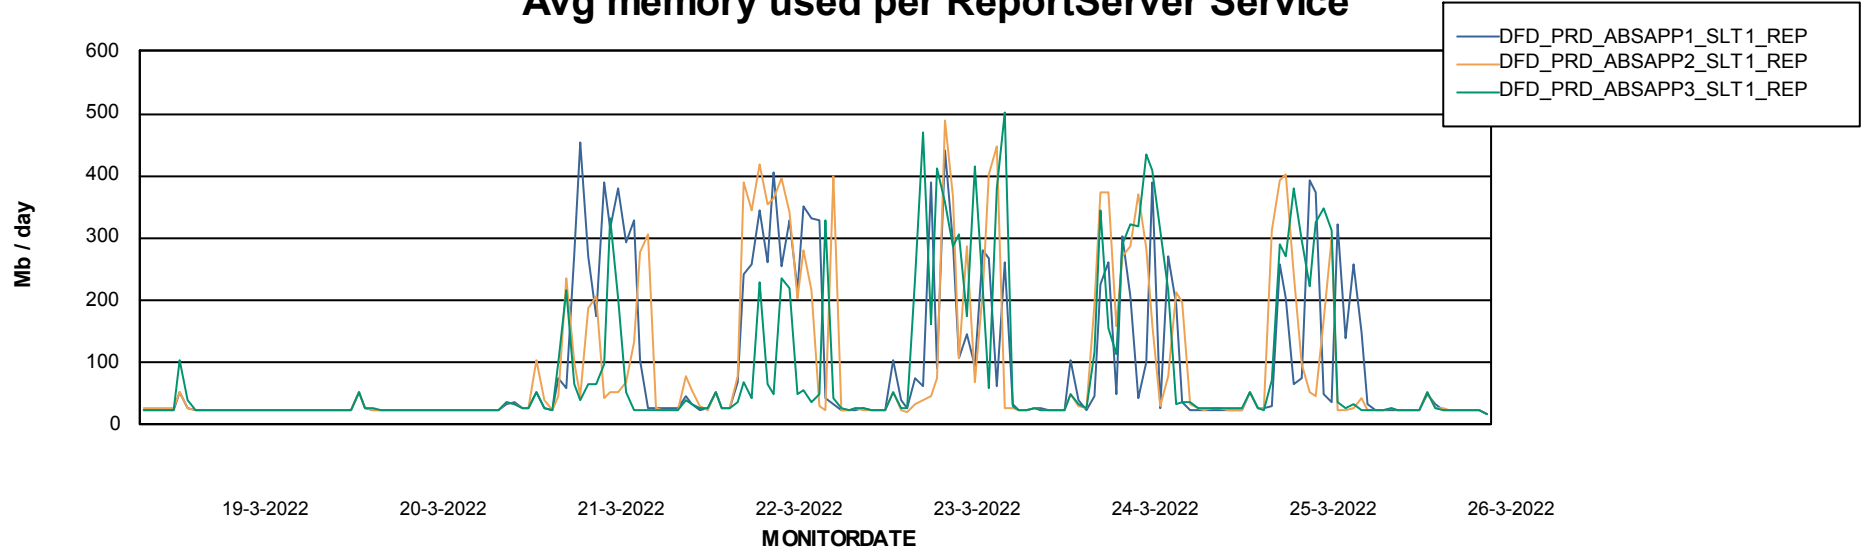

ABSSolute Application ReportServer Services

Avg memory used per ReportServer Service