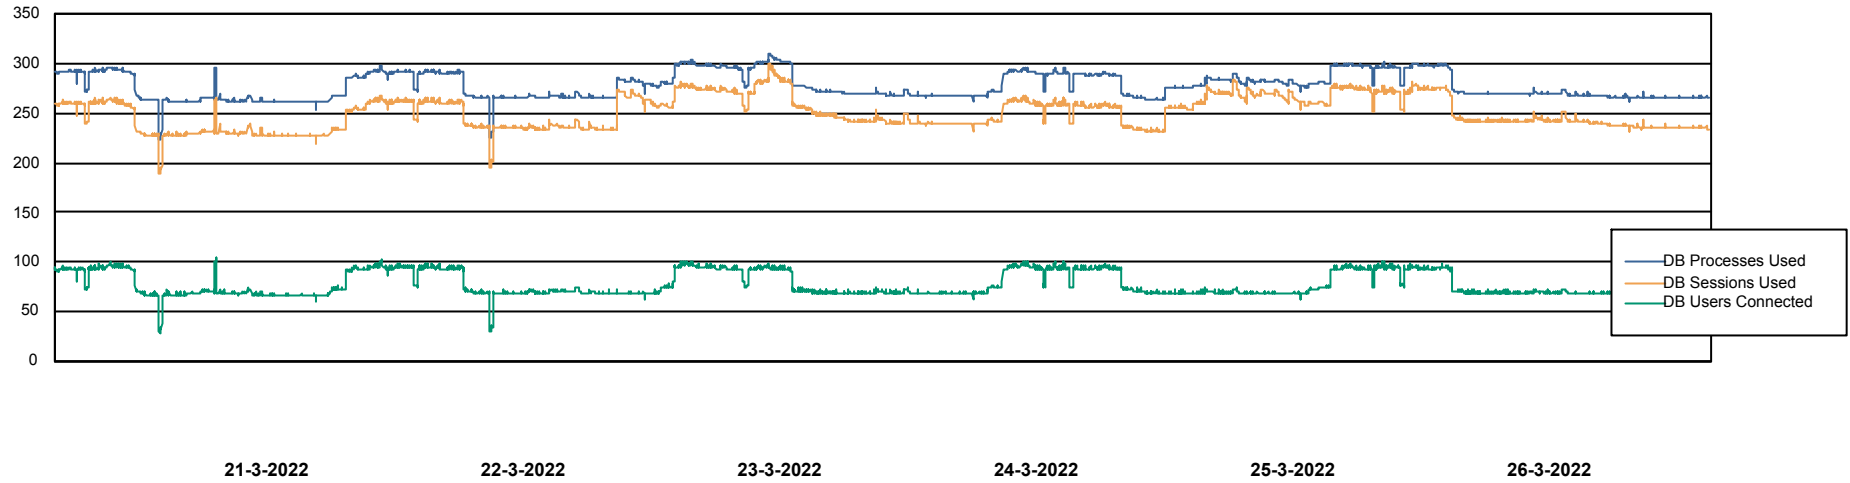

Database Performance CLODB_PRD_CLO-ORA01

DB Processes Max 1,000