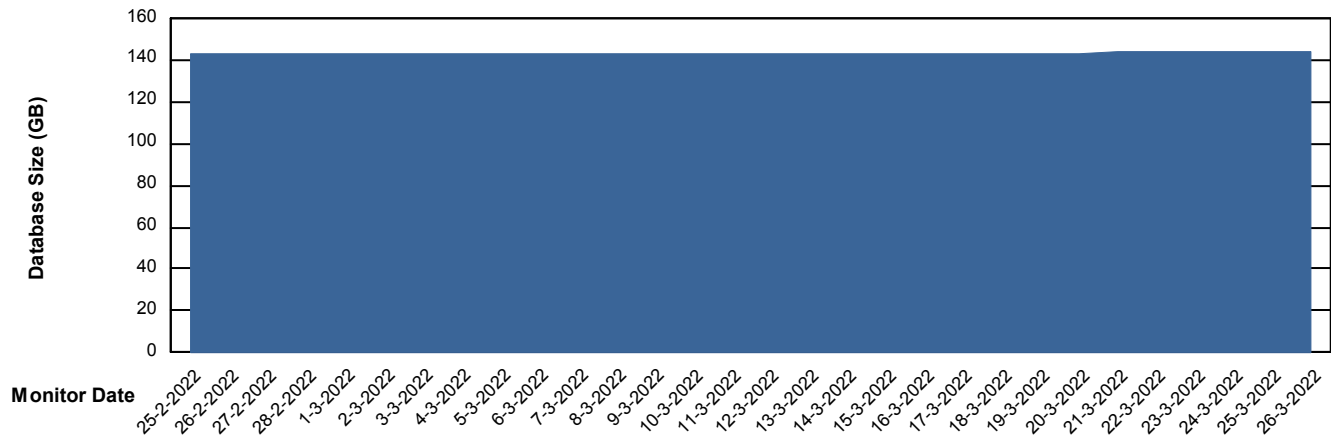

DATABASE SIZE CLODB_TEST_CLO-ORA02

Database growth over last month