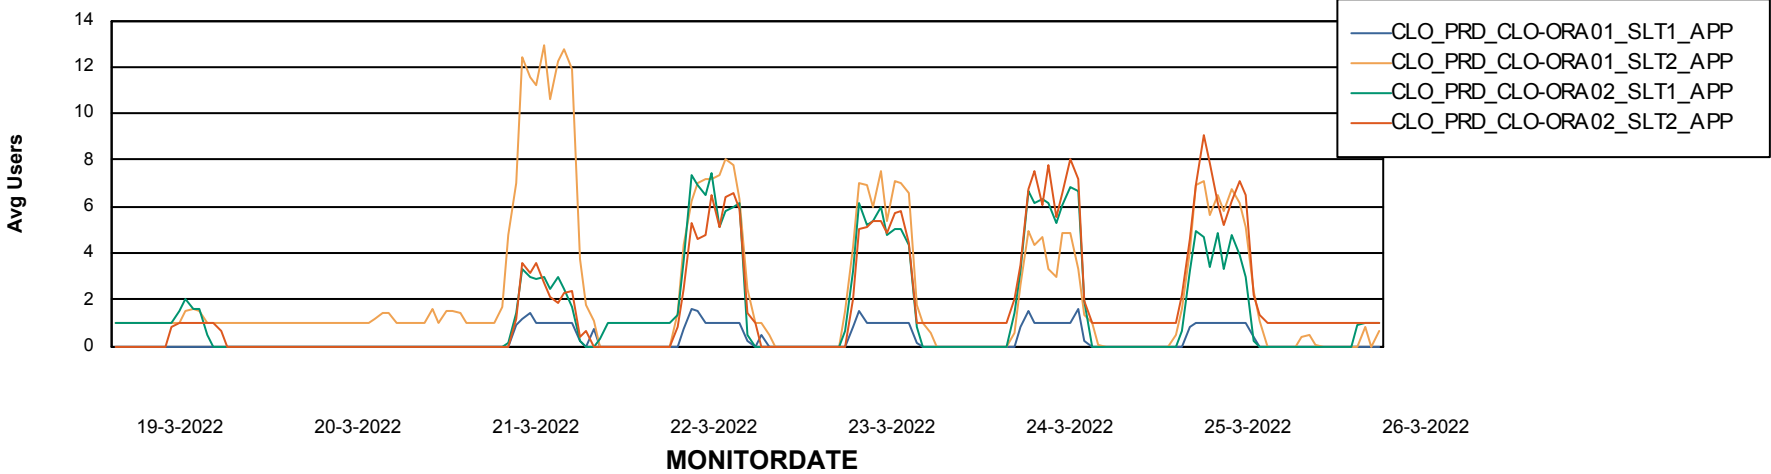

Weekly SLA Customer Report

Customer CLO Production
Database ID 38

ABSSolute Application Server Services

Avg memory used per ABS Server Service

Avg users per day per ABS server

Weekly SLA Customer Report

Customer CLO Production
Database ID 38