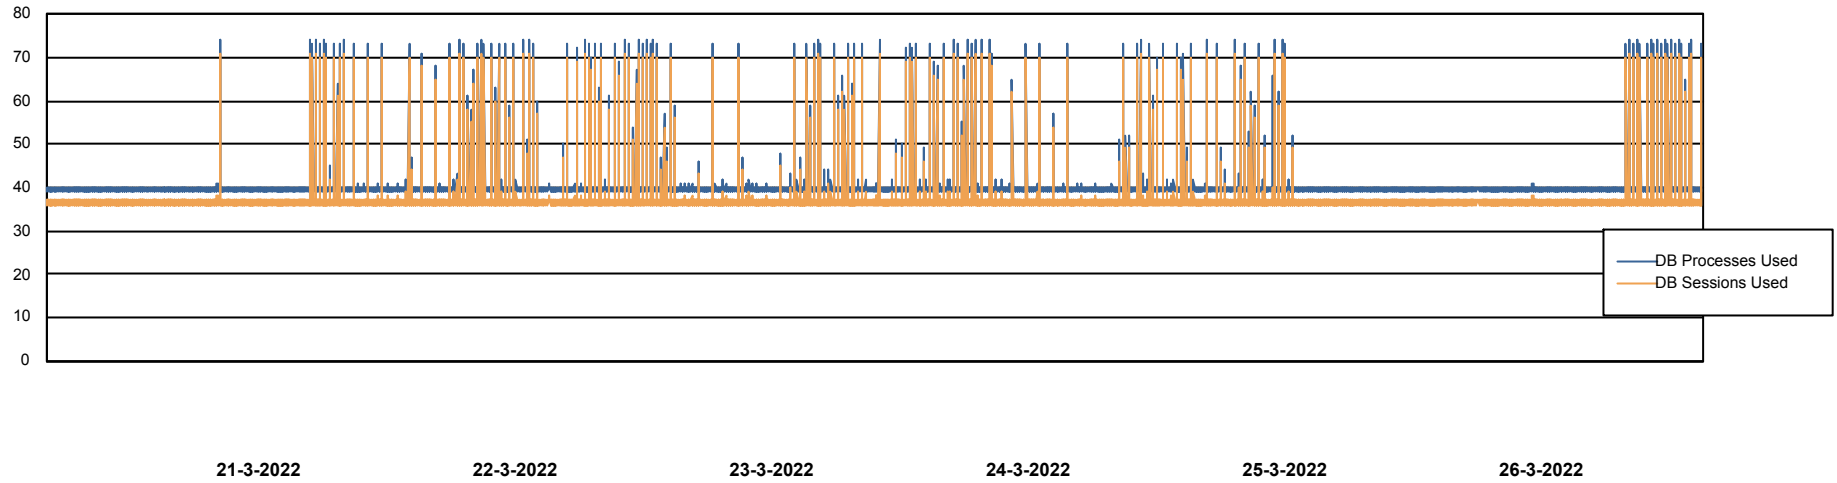

Database Performance CLODB_STANDBY_CLO-ORA02

DB Processes Max 1,000