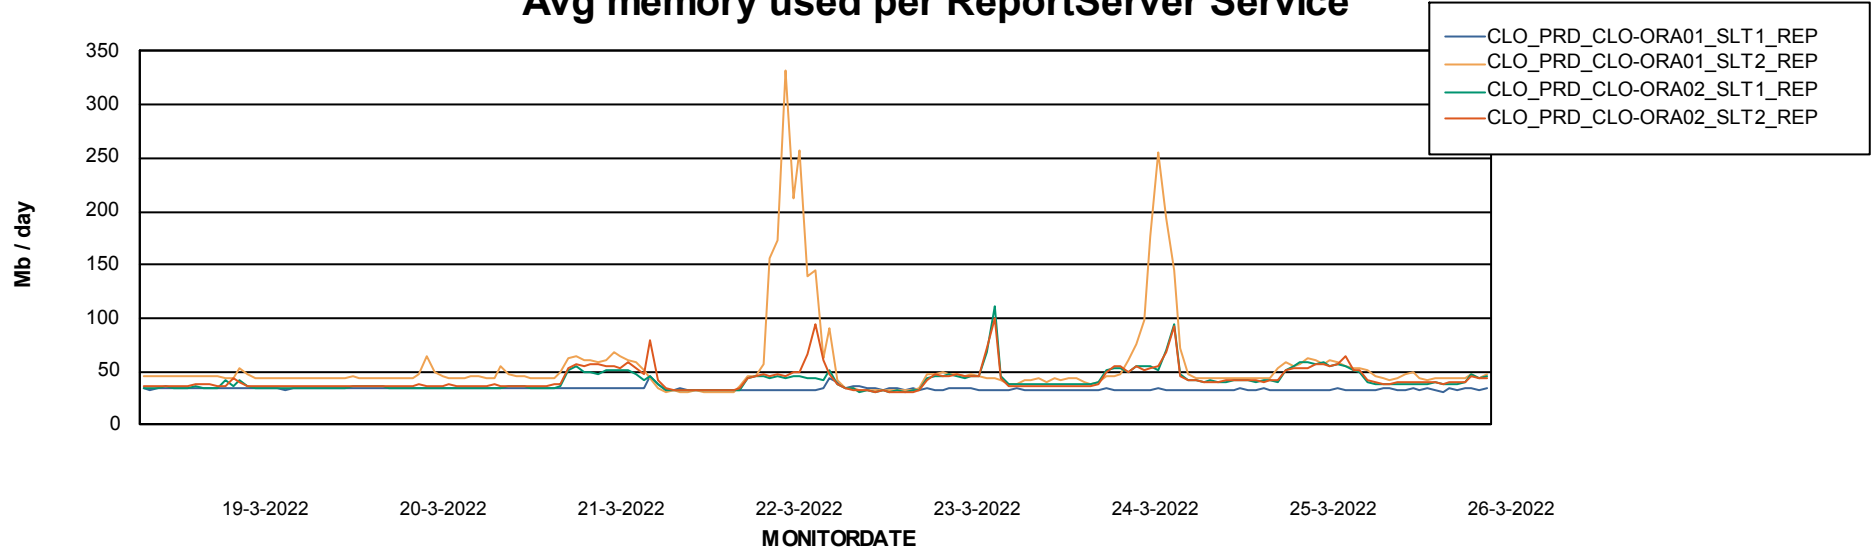

ABSSolute Application ReportServer Services

Avg memory used per ReportServer Service