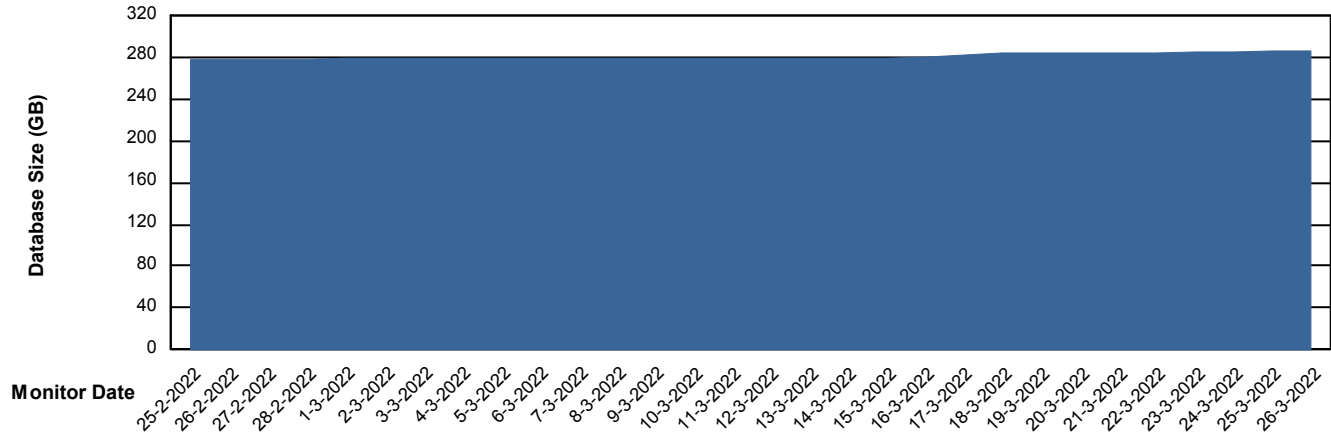

DATABASE SIZE CLODB_PRD_CLO-ORA01

Database growth over last month