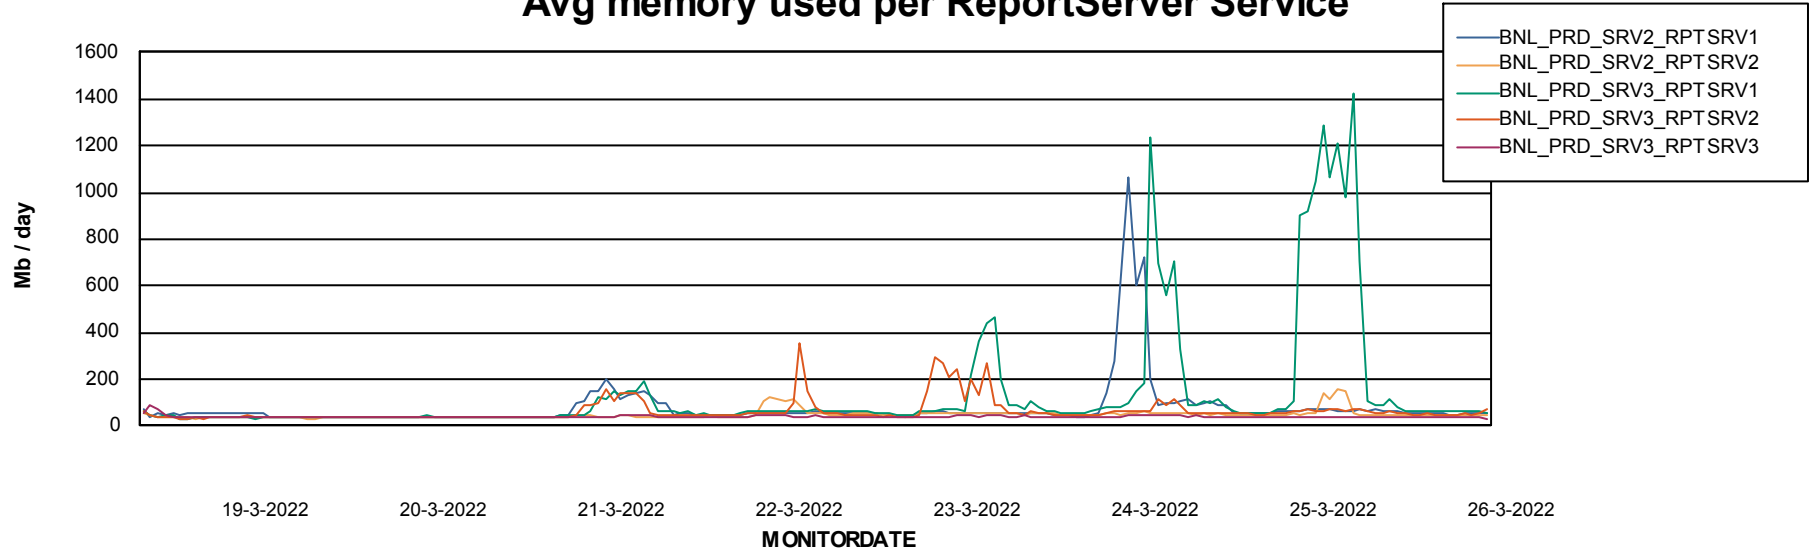

ABSSolute Web Component Services

Avg memory used per ReportServer Service