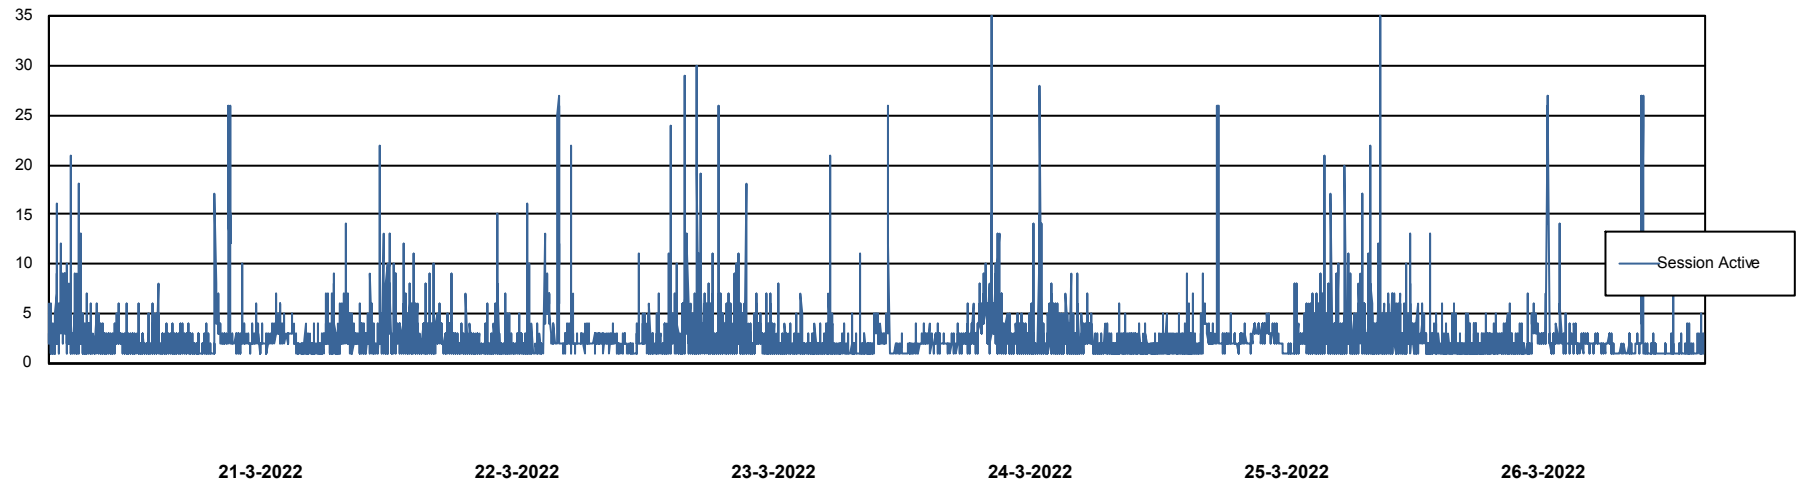

Database Performance BGGDB_Production

DB Processes Max 300
DB Sessions Max 474