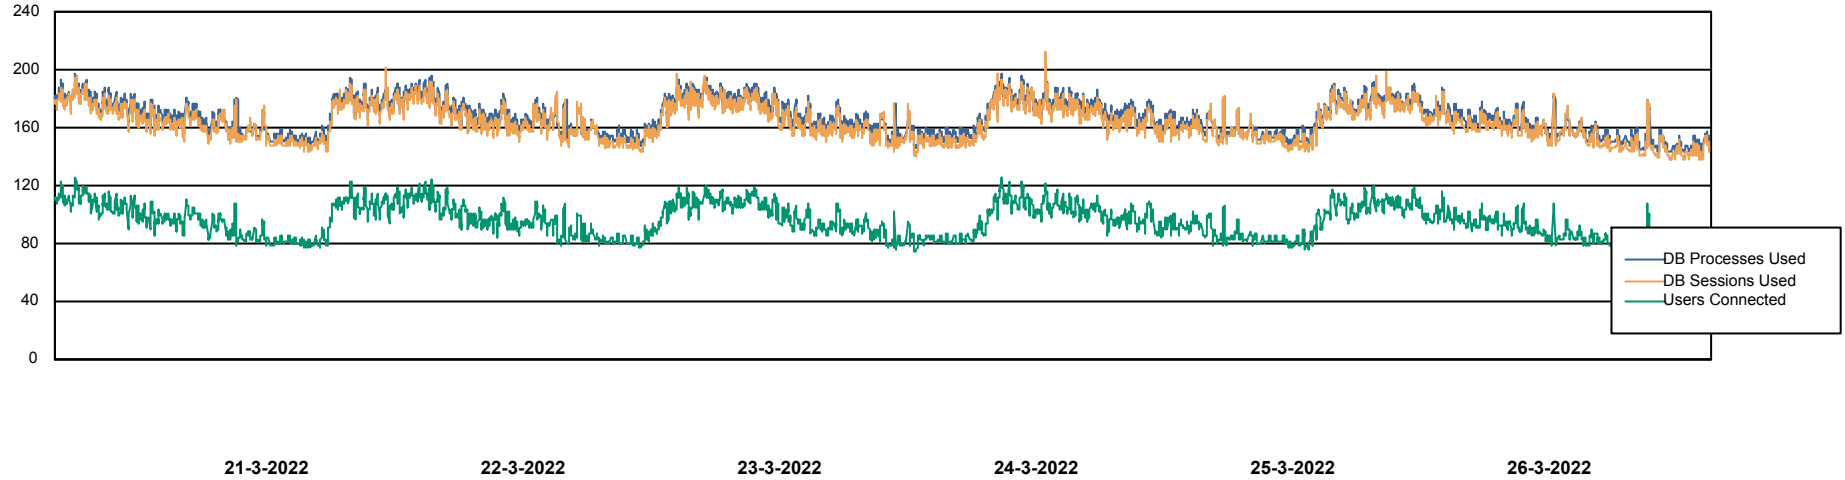

Database Performance BGGDB_Production

DB Processes Max 300
DB Sessions Max 474