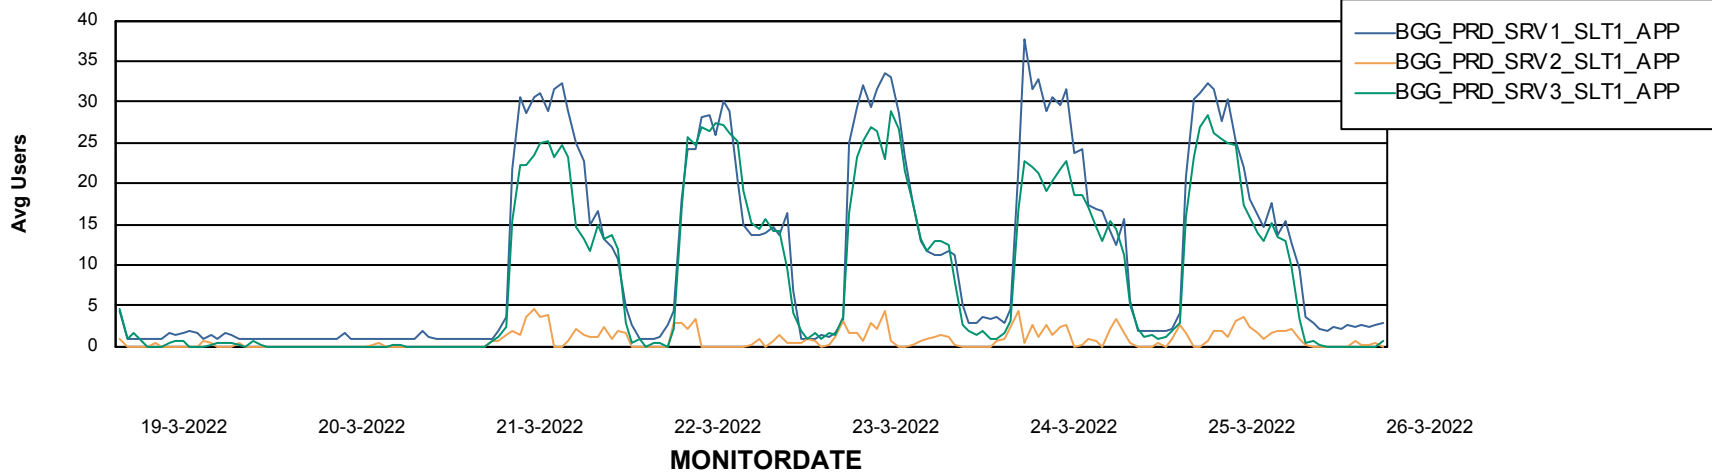

Avg users per day per ABS server