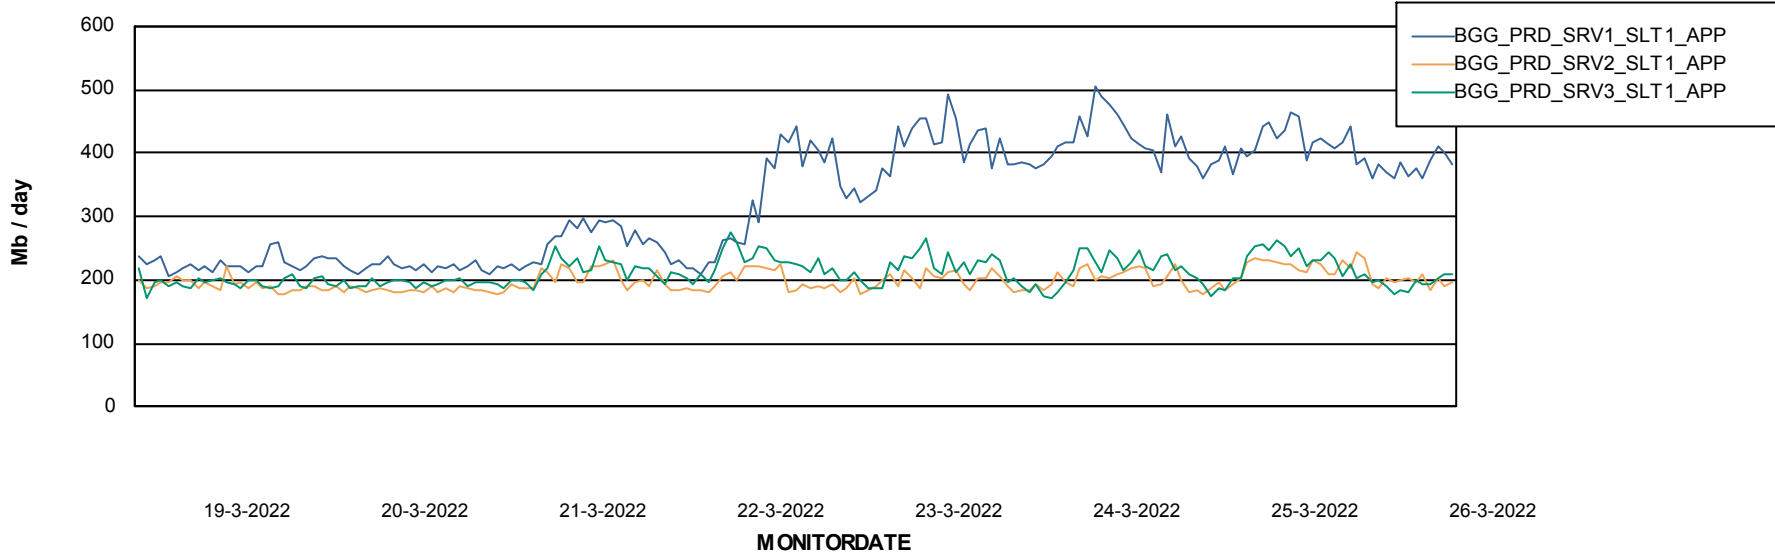

ABSSolute Application Server Services

Avg memory used per ABS Server Service