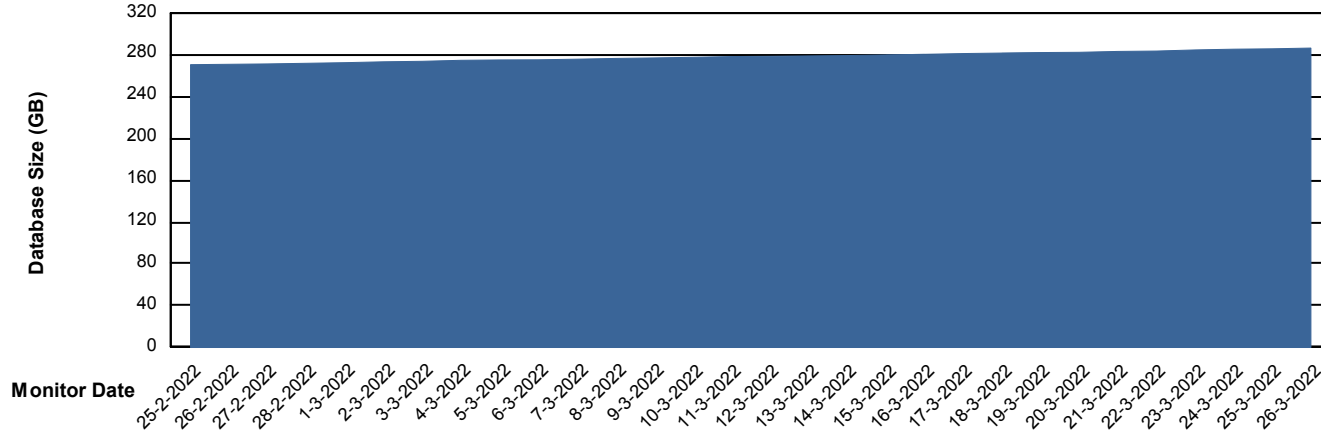

DB Processes Max 300
DB Sessions Max 474

Weekly SLA Customer Report

Customer BGG_Production
Database ID 58

Database Performance BGGDB_Standby

DB Processes Max 300
DB Sessions Max 474

Weekly SLA Customer Report

Customer BGG_Production
Database ID 58

DATABASE SIZE BGGDB_BI

Database growth over last month

DATABASE SIZE BGGDB_Production

Database growth over last month

Weekly SLA Customer Report

Customer BGG_Production
Database ID 58