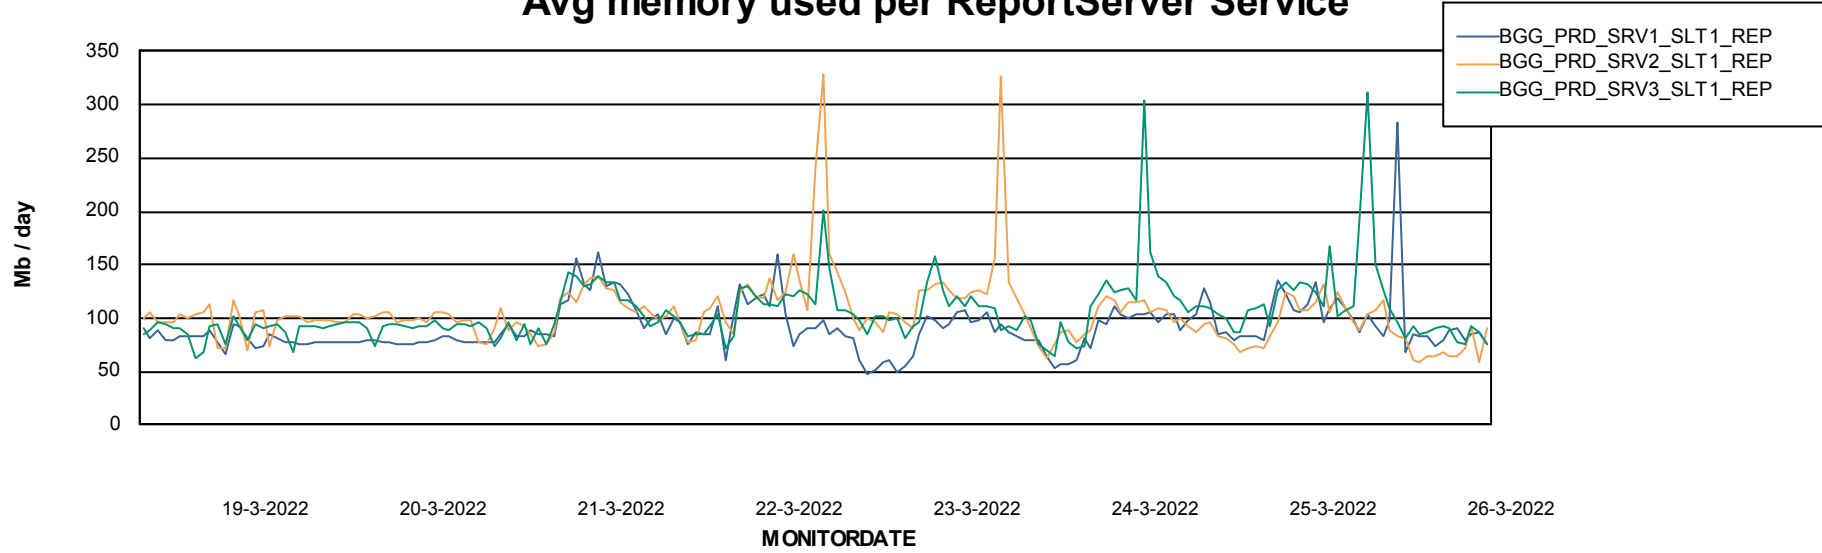

Avg memory used per ABS Server Service

Avg users per day per ABS server

Weekly SLA Customer Report

Customer BGG_Production
Database ID 58

ABSSolute Application ReportServer Services

Avg memory used per ReportServer Service