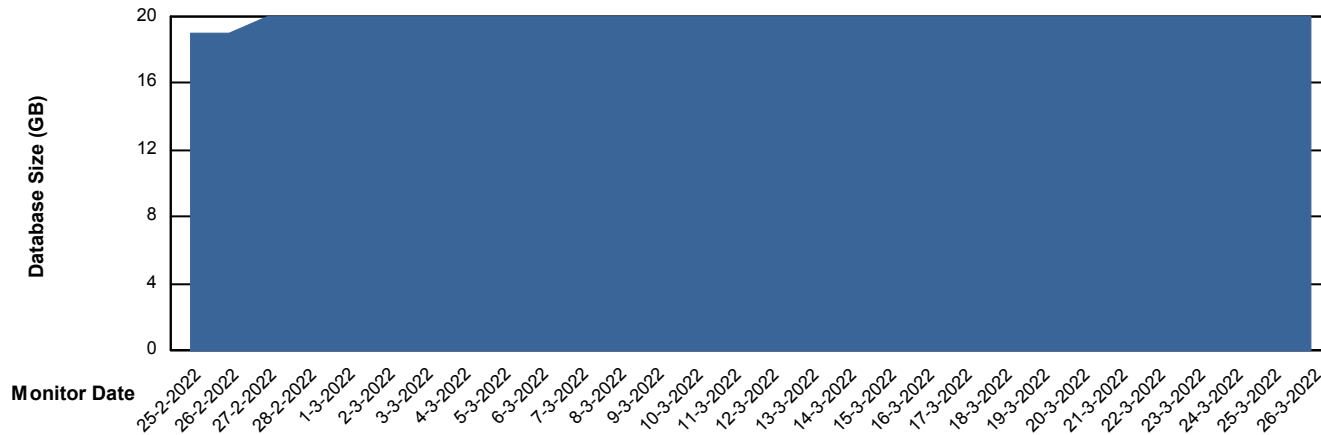

DATABASE SIZE BCMDB_ABS1 Production Database

Database growth over last month