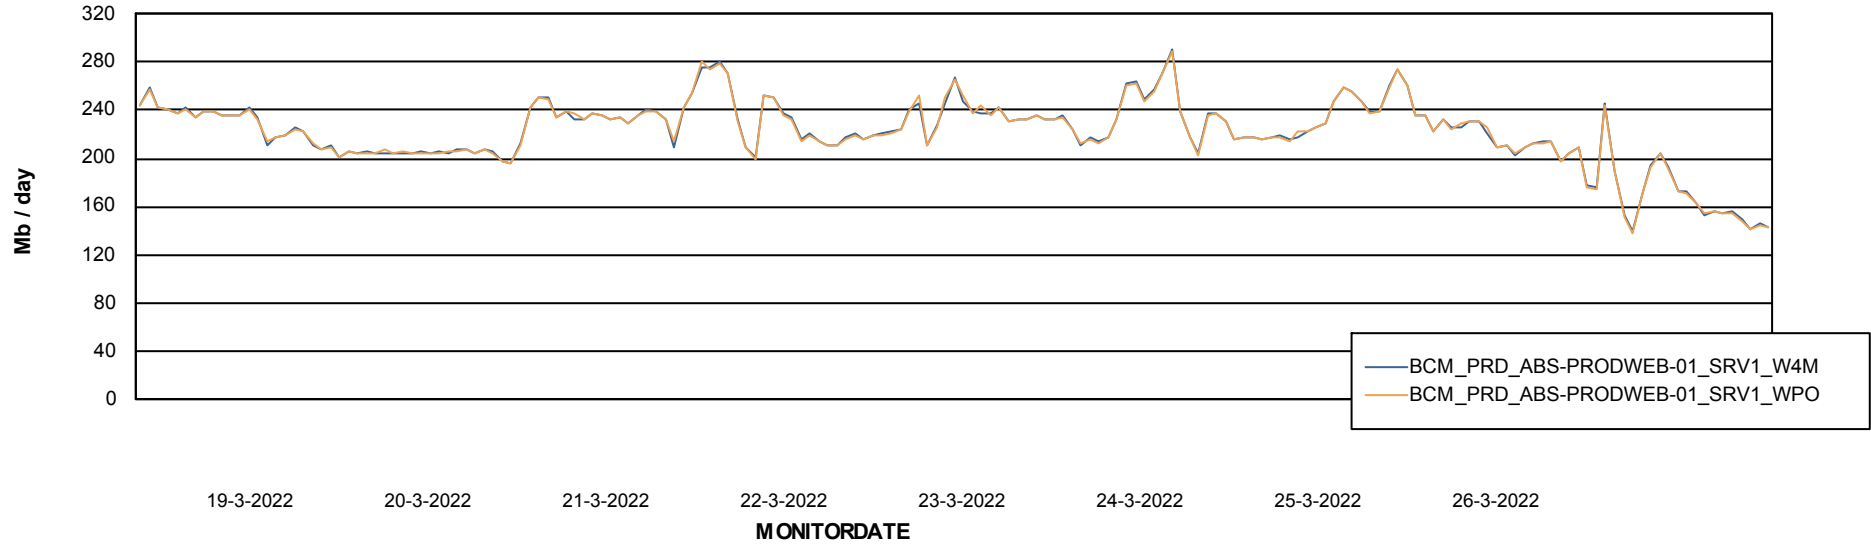

ABSSolute Application ReportServer Services

Avg memory used per ReportServer Service

Weekly SLA Customer Report

Customer BCM_Production
Database ID 81

ABSSolute Web Component Services

Avg memory used per ABS Web component