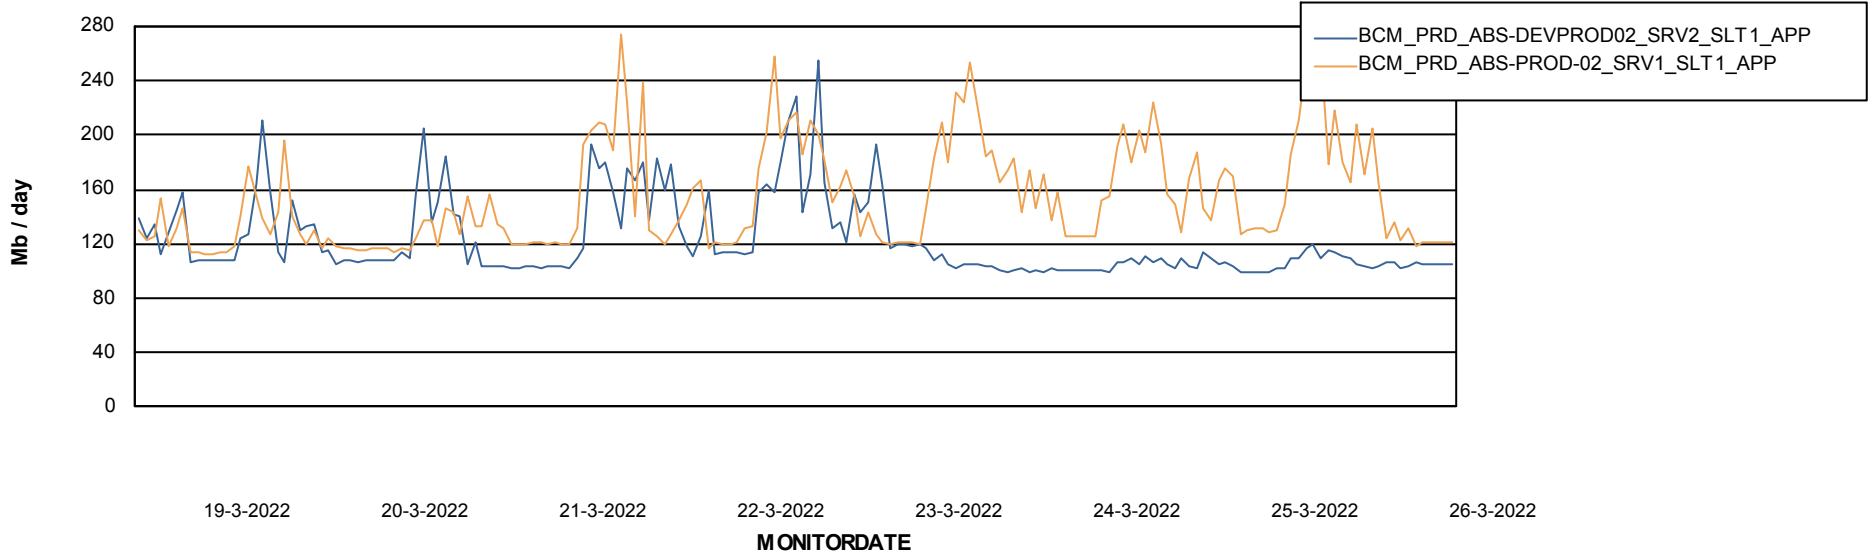

ABSSolute Application Server Services

Avg memory used per ABS Server Service