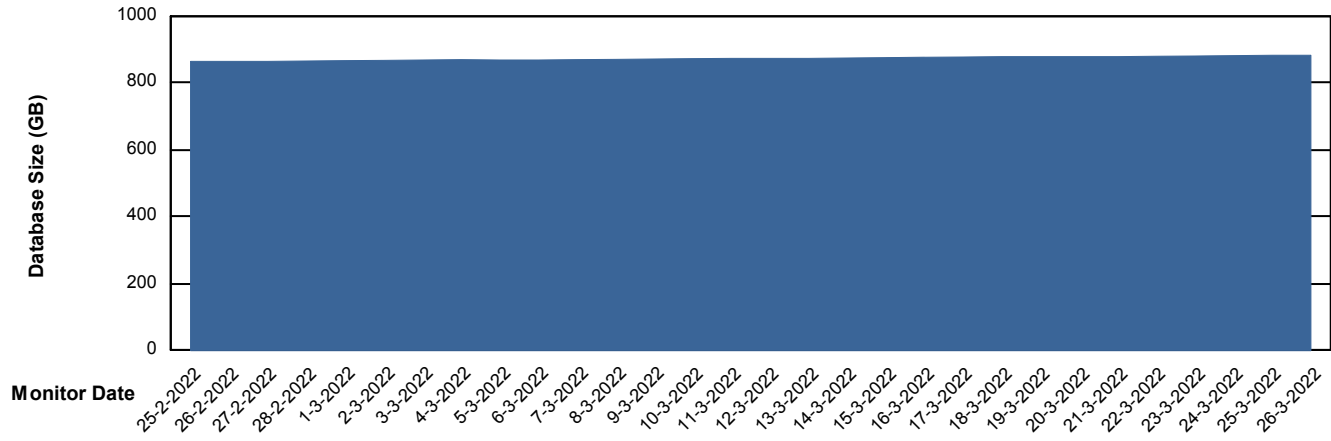

Weekly SLA Customer Report

Customer AUJ Production
Database ID 41

DATABASE SIZE AUJ Prod. BI DB (PABSBI1 server)

Database growth over last month

DATABASE SIZE AUJ_DB1_Primary

Database growth over last month