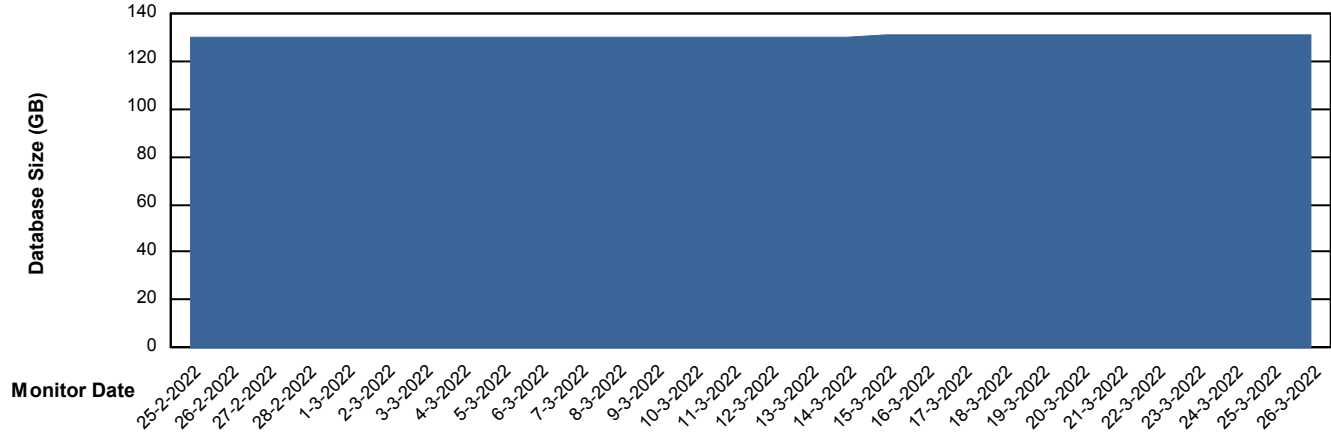

DATABASE SIZE AUJ Prod. BI DB (PABSBI1 server)

Database growth over last month