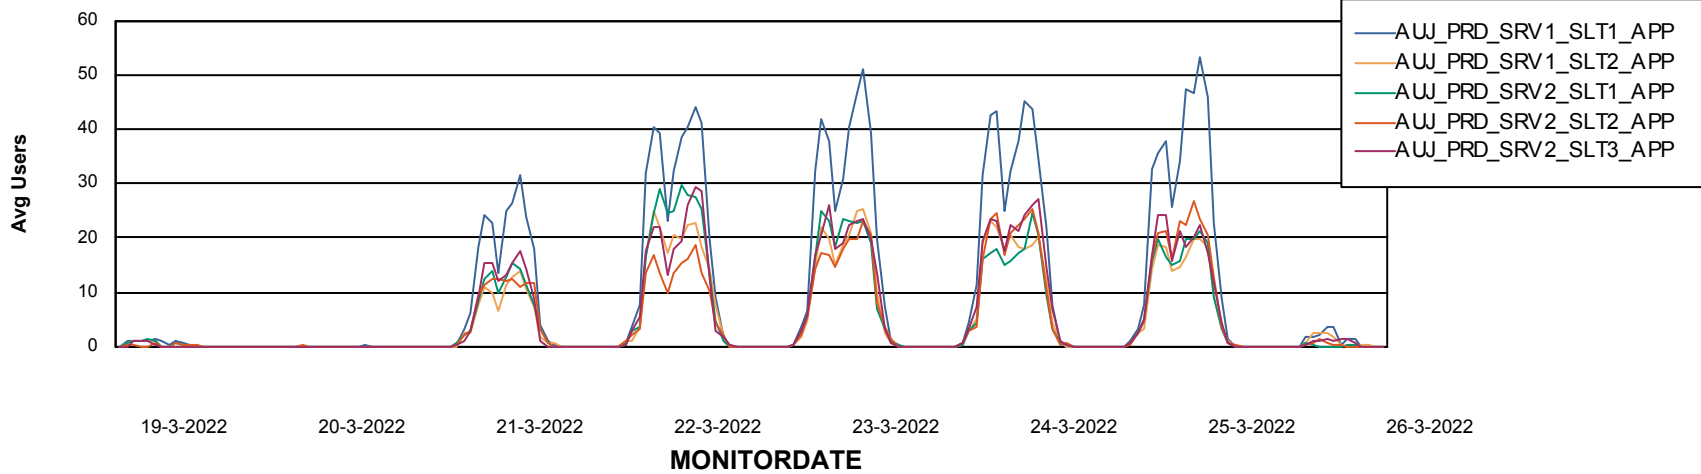

Weekly SLA Customer Report

Customer AUJ Production
Database ID 41

ABSSolute Application Server Services

Avg memory used per ABS Server Service

Avg users per day per ABS server

Weekly SLA Customer Report

Customer AUJ Production
Database ID 41