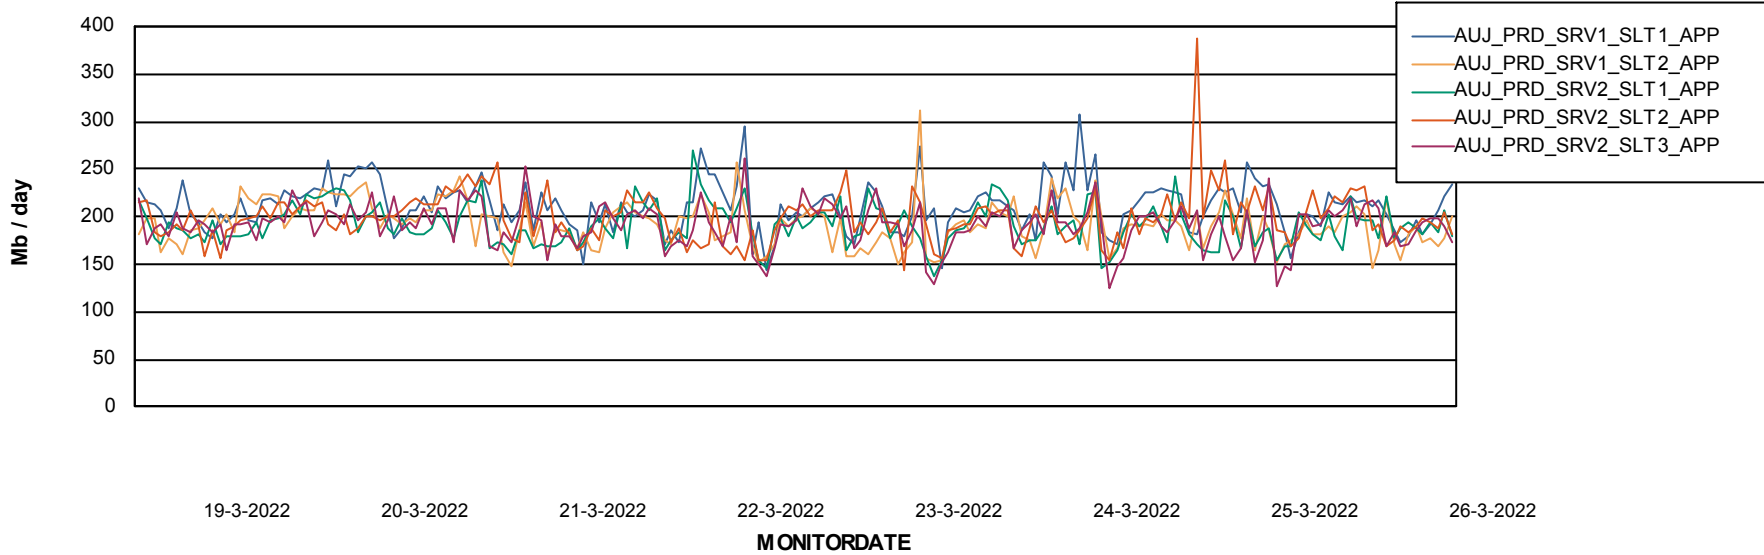

ABSSolute Application Server Services

Avg memory used per ABS Server Service