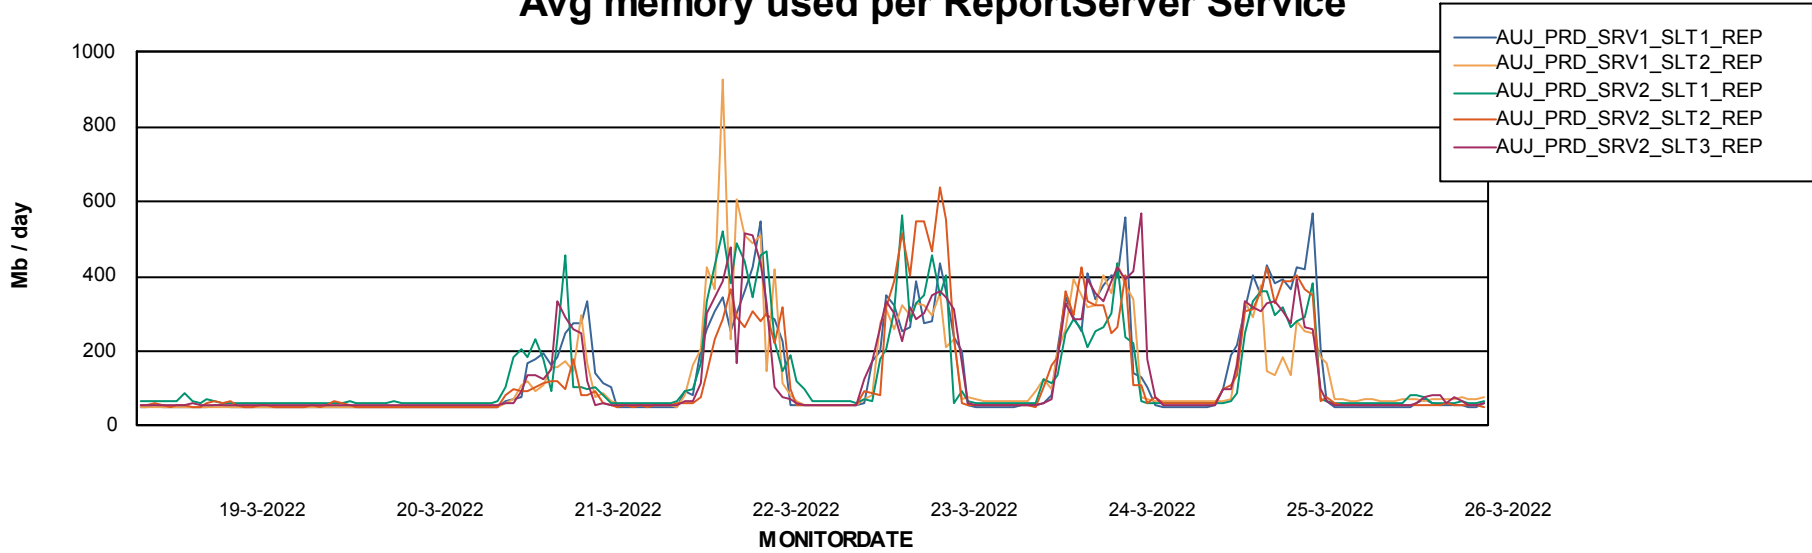

ABSSolute Application ReportServer Services

Avg memory used per ReportServer Service