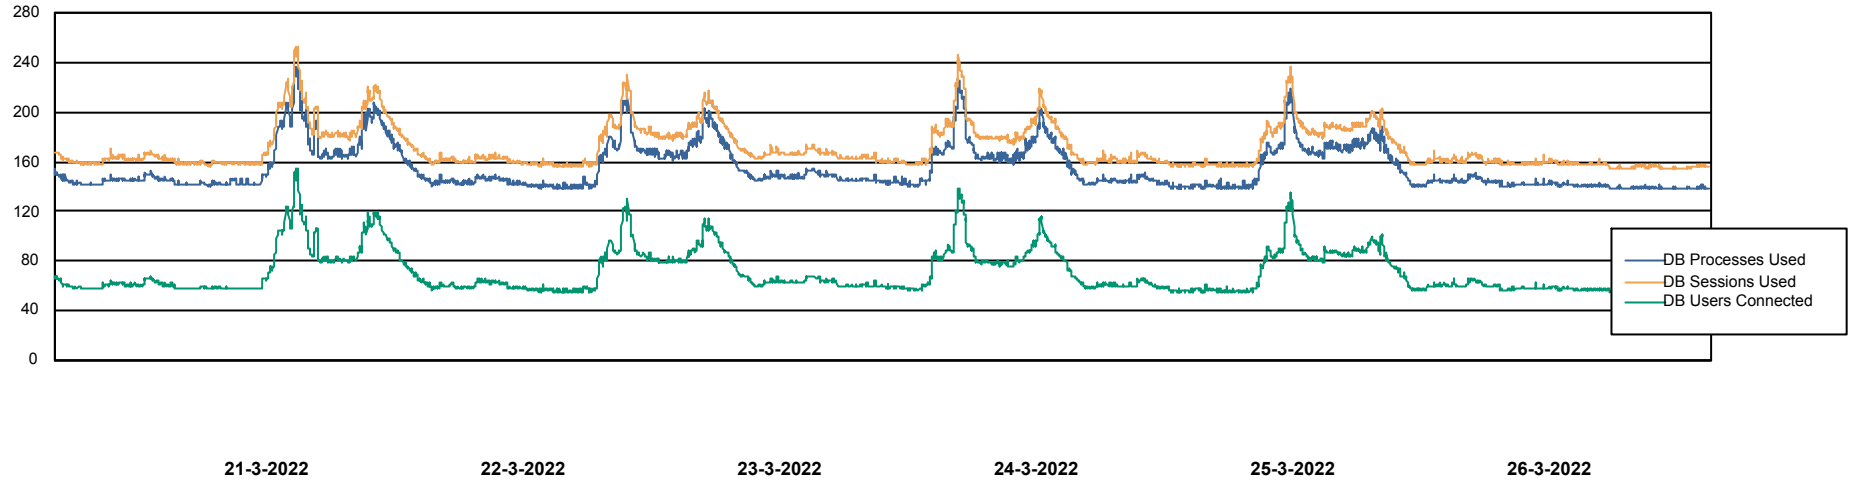

Weekly SLA Customer Report

Customer AUJ Production
Database ID 41

Database Performance AUJ Prod. BI DB (PABSBI1 server)

Weekly SLA Customer Report

Customer AUJ Production
Database ID 41

Database Performance AUJ_DB1_Primary