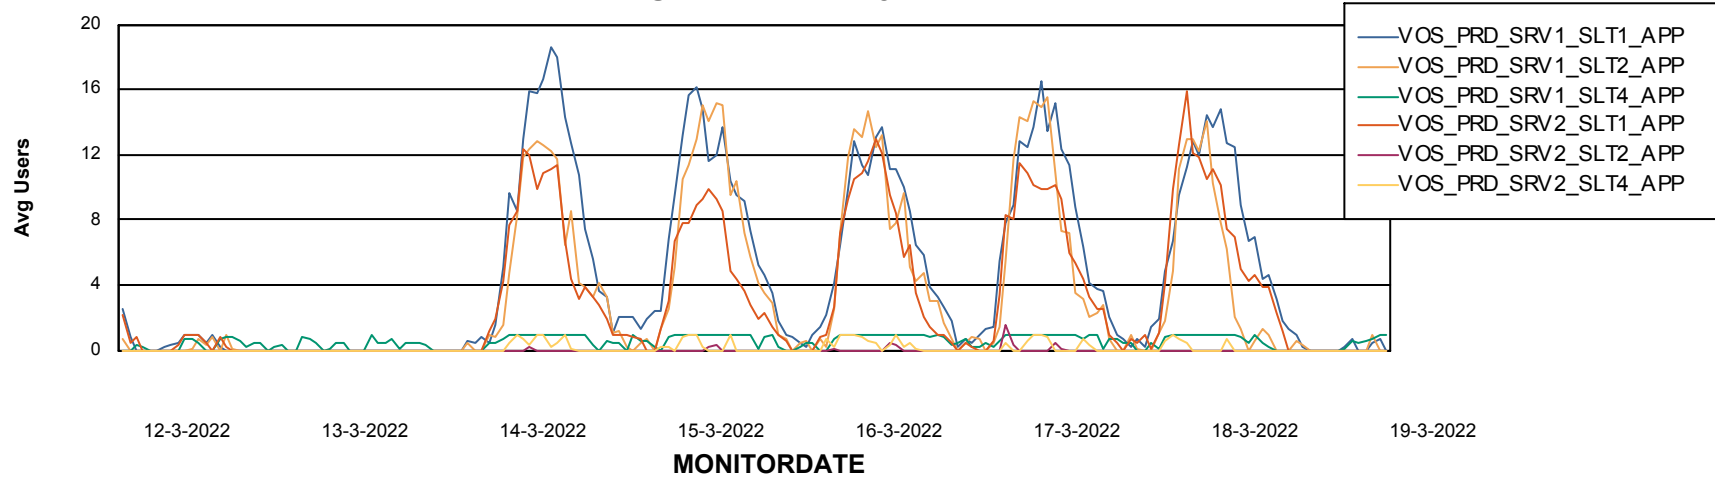

Weekly SLA Customer Report

Customer VOS_Production
Database ID 68

ABSolute Application Server Services

Avg memory used per ABS Server Service

Avg users per day per ABS server

Weekly SLA Customer Report

Customer VOS_Production
Database ID 68