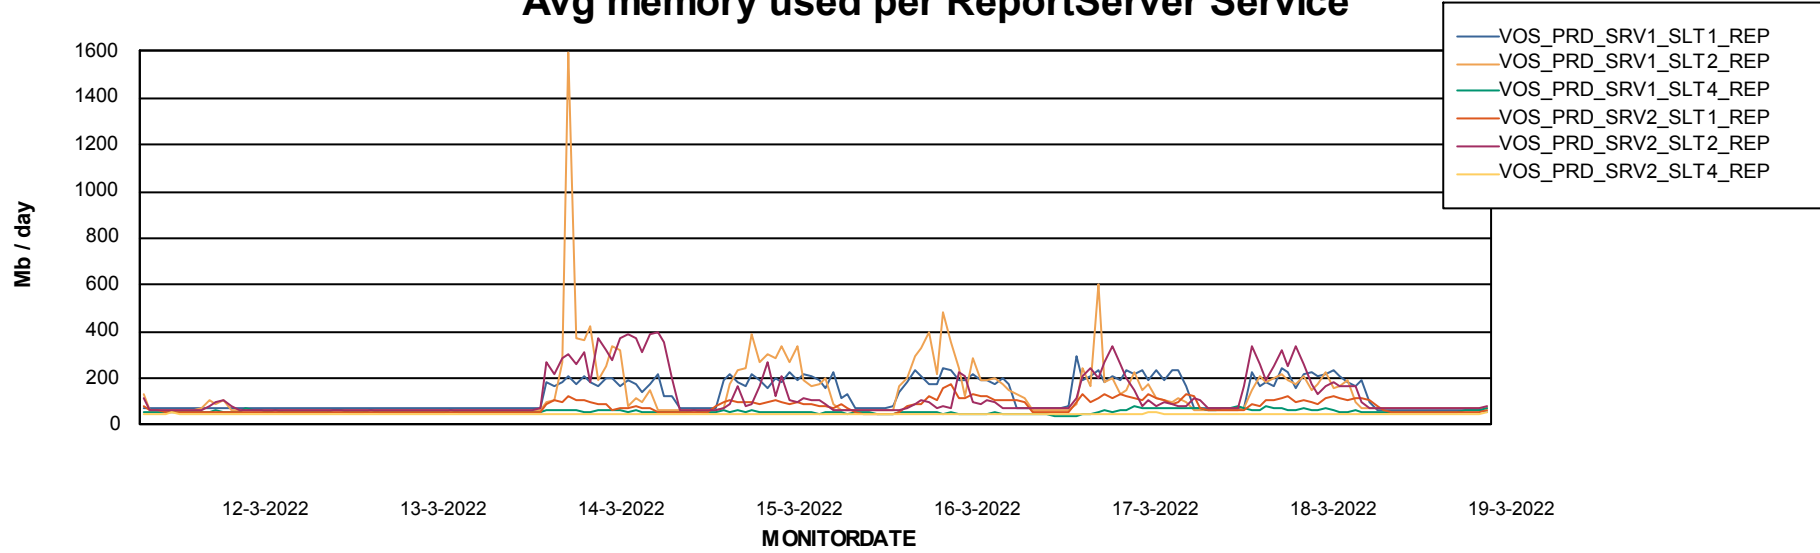

ABSSolute Application ReportServer Services

Avg memory used per ReportServer Service