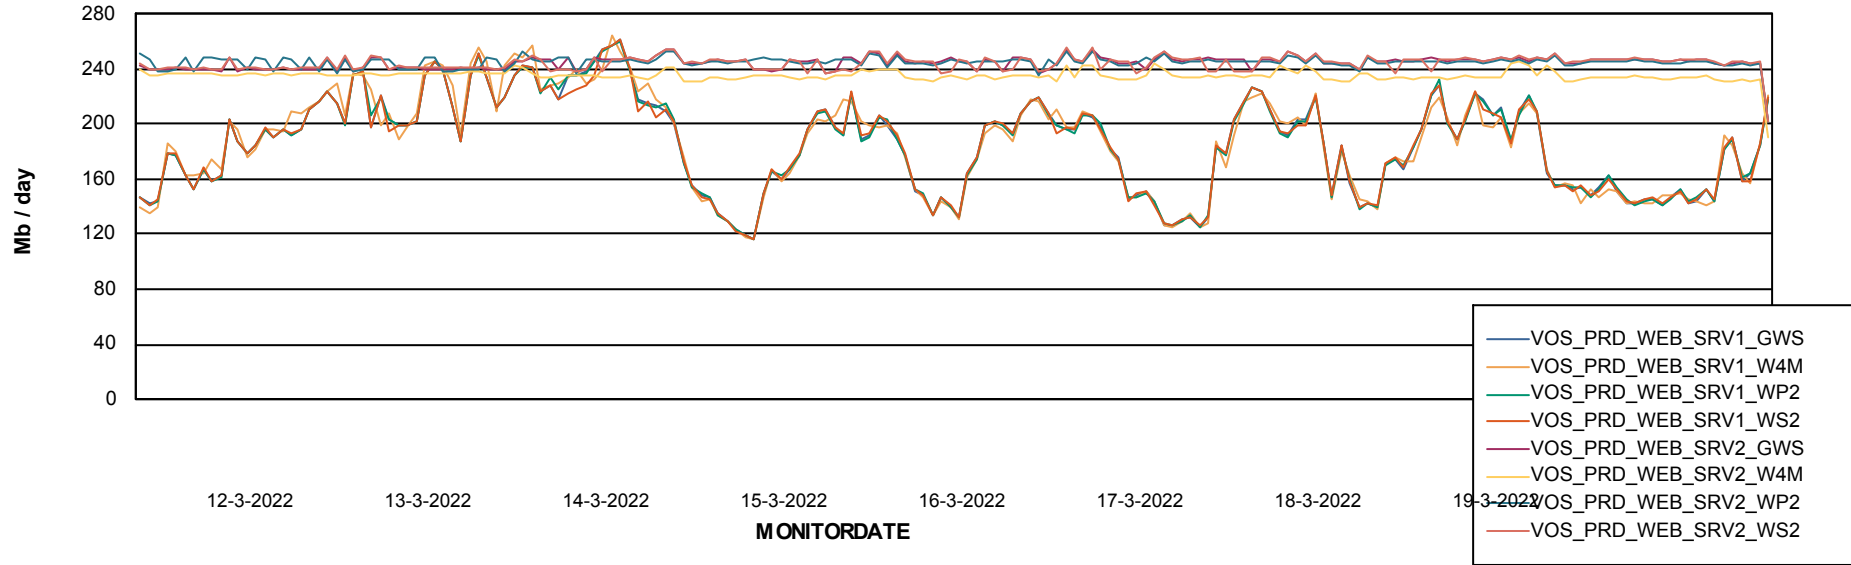

ABSSolute Application ReportServer Services

Avg memory used per ReportServer Service

Weekly SLA Customer Report

Customer VOS_Production
Database ID 68

ABSolute Web Component Services

Avg memory used per ABS Web component