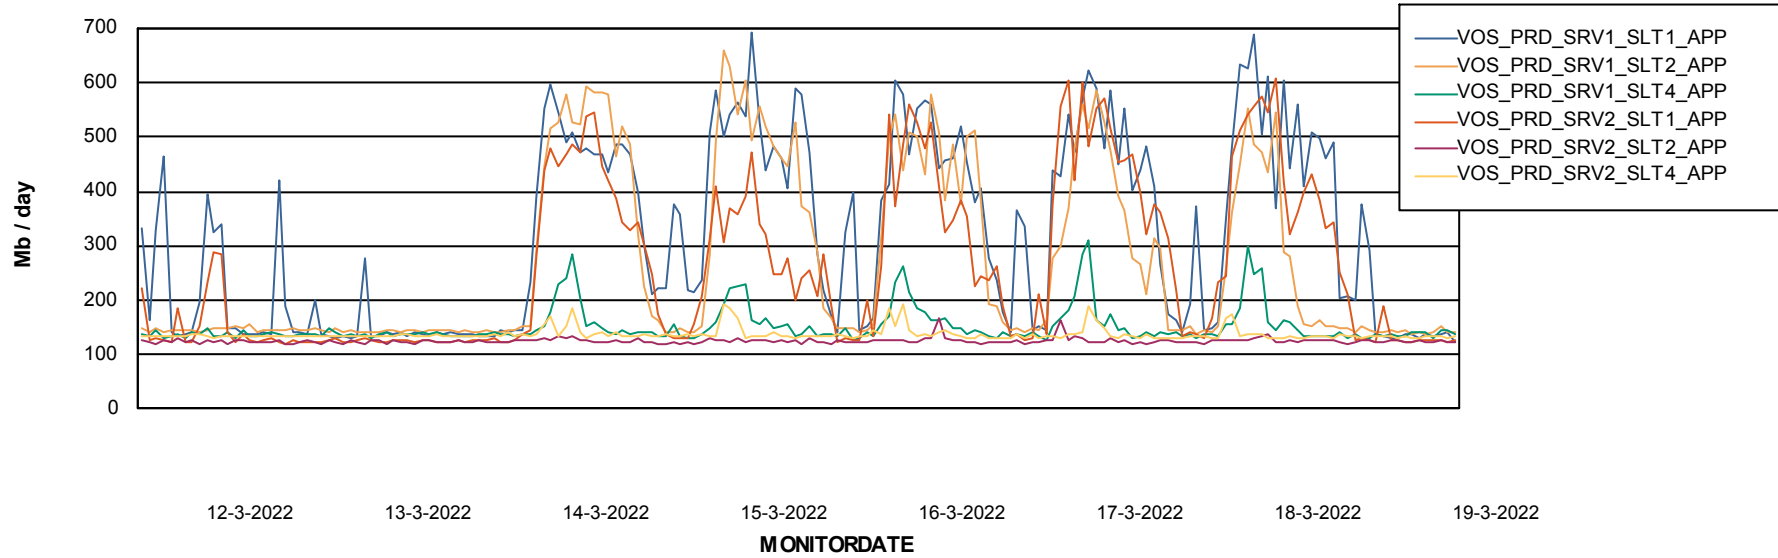

ABSolute Application Server Services

Avg memory used per ABS Server Service