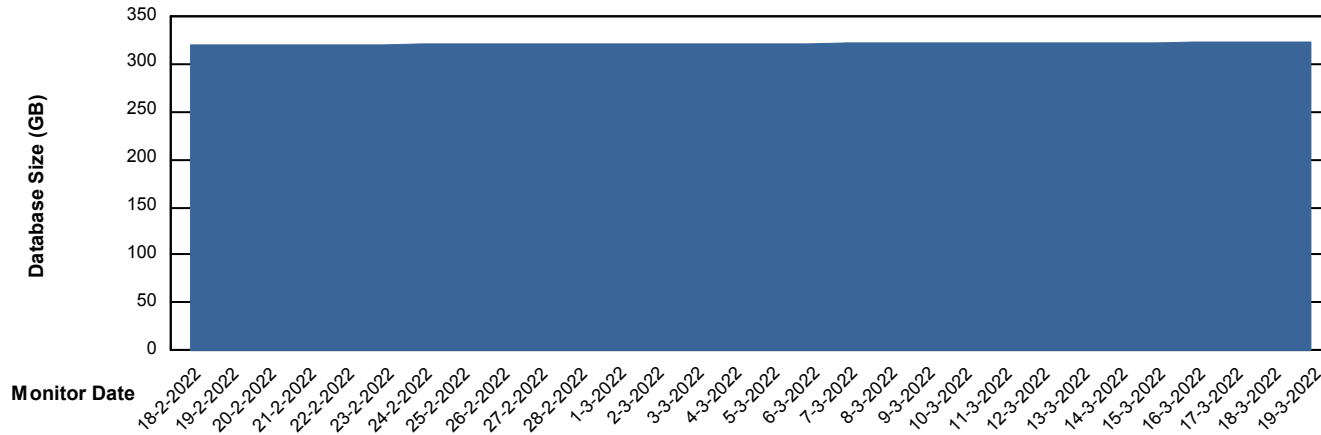

DATABASE SIZE VOSDB_Production

Database growth over last month