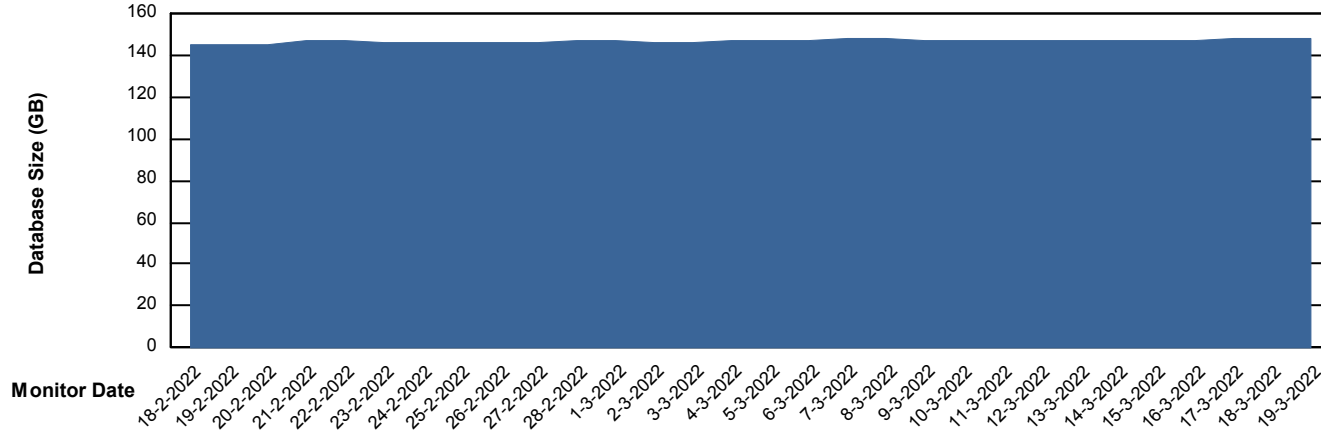

Customer VOS_Production
Database ID 68

Database Performance VOSDB_Standby

DB Processes Max 500

Weekly SLA Customer Report

Customer VOS_Production
Database ID 68

DATABASE SIZE VOSDB_BI

Database growth over last month