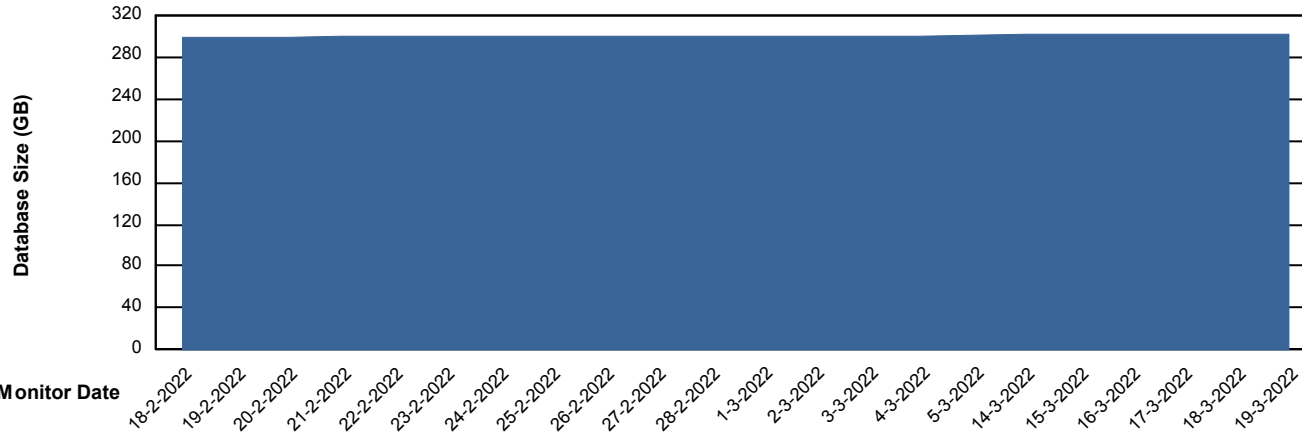

Weekly SLA Customer Report

Customer VEN_Production
Database ID 35

Database Performance VENDB_Production

Weekly SLA Customer Report

Customer VEN_Production
Database ID 35

Database Performance VENDB_Standby

DB Processes Max 300

Weekly SLA Customer Report

Customer VEN_Production
 Database ID 35

DATABASE SIZE VENDB_Production

Database growth over last month

Database Tablespace VENDB_Production

Date	Tablespace Name	Filesize (Gb)	Usedsize (Gb)	Percentage free
19-3-2022	ABSDATA	186	153	18
	INDX	169	141	17
18-3-2022	ABSDATA	186	152	18
	INDX	169	141	17
17-3-2022	ABSDATA	186	152	18
	INDX	169	140	17
16-3-2022	ABSDATA	186	152	18
	INDX	169	140	17
15-3-2022	ABSDATA	186	152	18
	INDX	169	140	17
14-3-2022	ABSDATA	186	152	18
	INDX	169	140	17