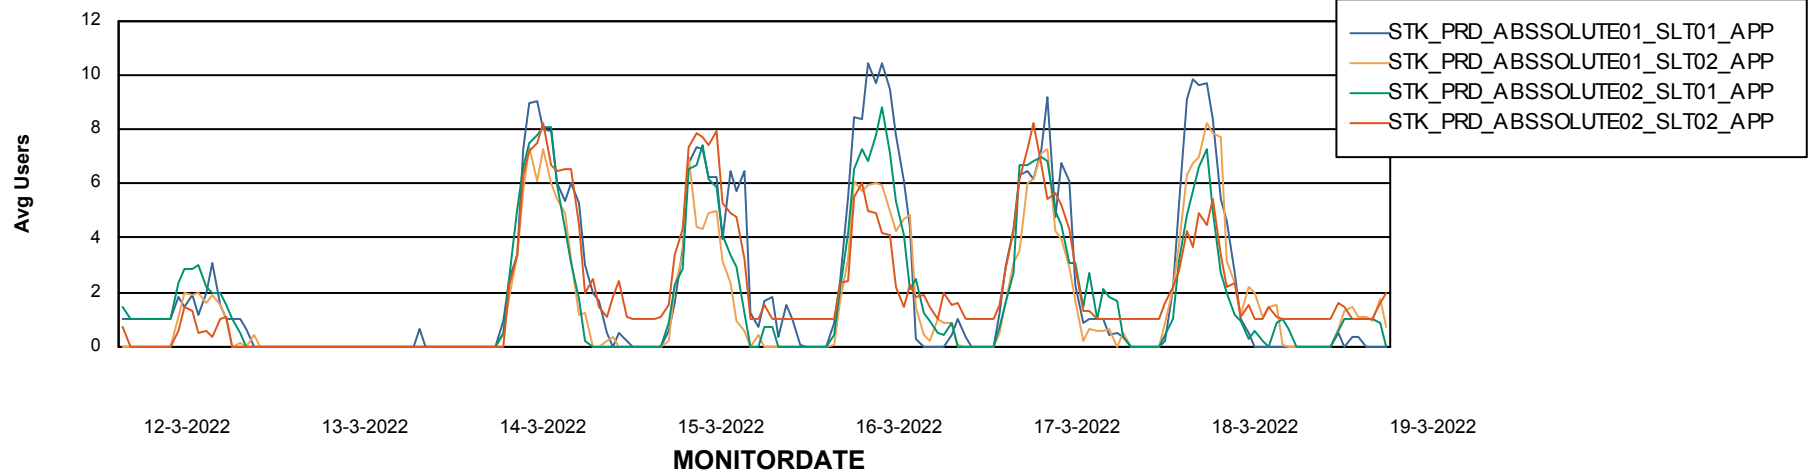

Weekly SLA Customer Report

Customer STK_Production
Database ID 82

ABSSolute Application Server Services

Avg memory used per ABS Server Service

Avg users per day per ABS server

Weekly SLA Customer Report

Customer STK_Production
Database ID 82