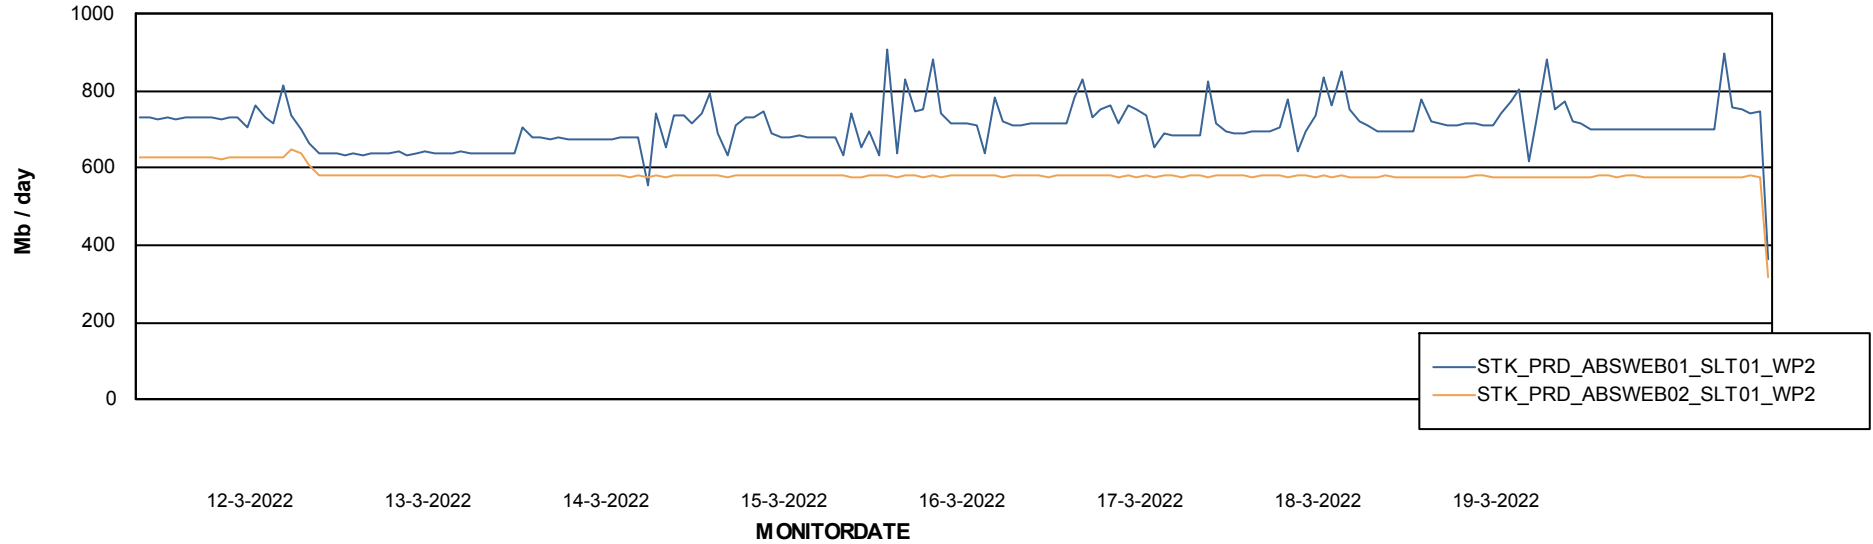

ABSSolute Application ReportServer Services

Avg memory used per ReportServer Service

Weekly SLA Customer Report

Customer STK_Production
Database ID 82

ABSSolute Web Component Services

Avg memory used per ABS Web component