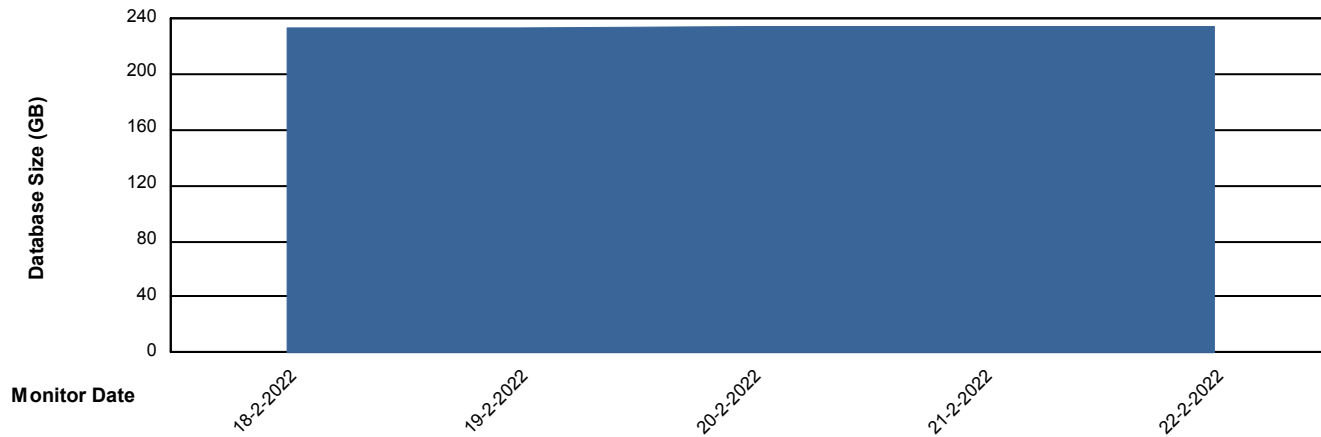

Weekly SLA Customer Report

Customer STK_Production
Database ID 82

DATABASE SIZE STKDB_Production

Database growth over last month

DATABASE SIZE STKDB_Test

Database growth over last month

Weekly SLA Customer Report