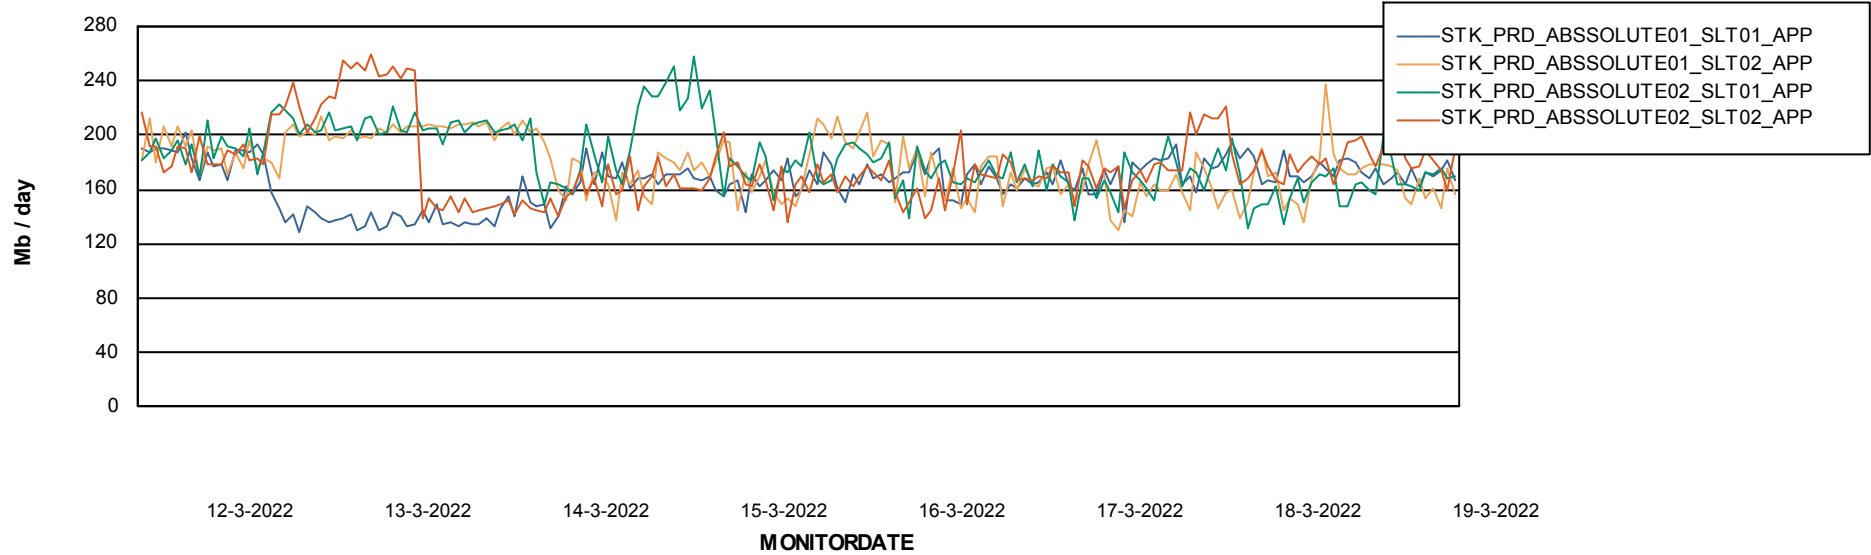

ABSSolute Application Server Services

Avg memory used per ABS Server Service