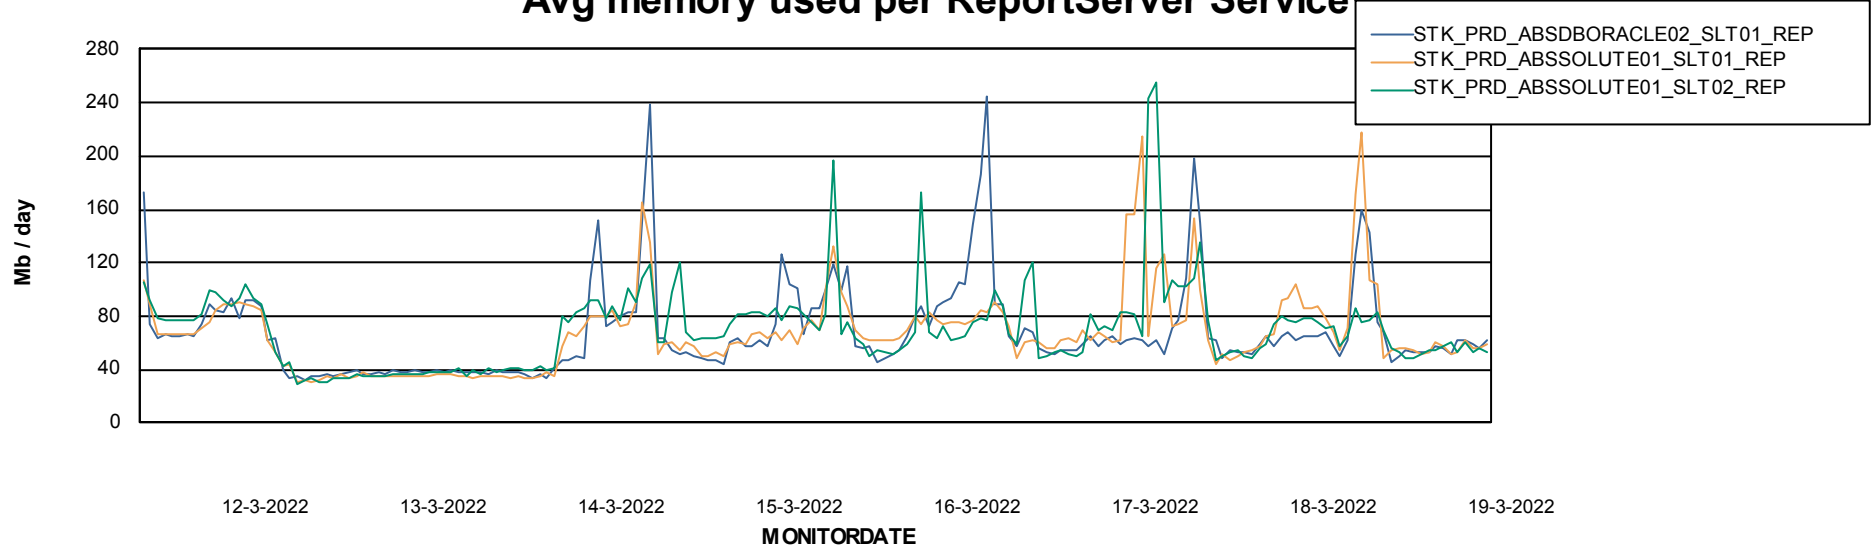

ABSSolute Application ReportServer Services

Avg memory used per ReportServer Service