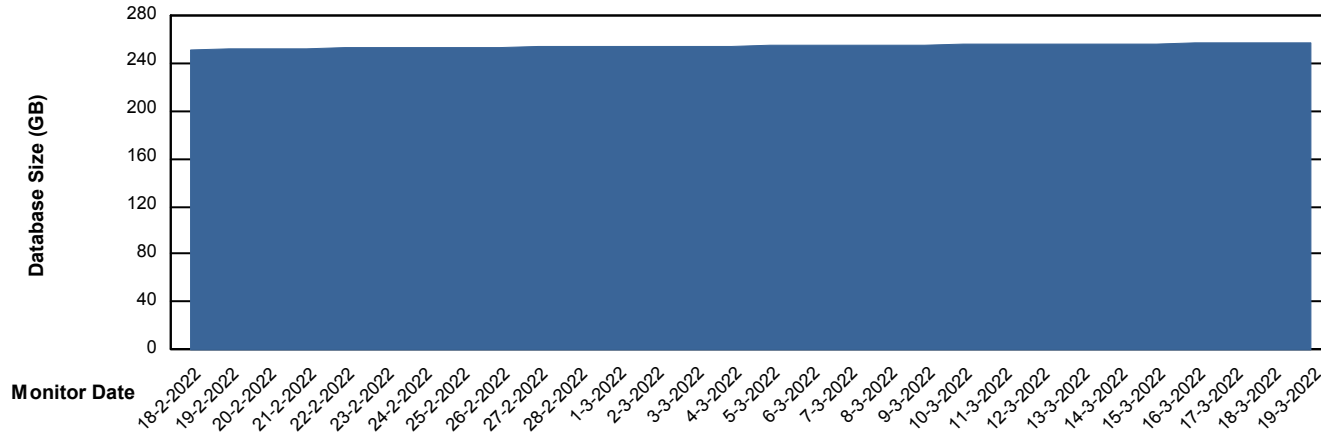

Weekly SLA Customer Report

Customer STK_Production
Database ID 82

Database Performance STKDB_Production

Weekly SLA Customer Report

Customer STK_Production
Database ID 82

Database Performance STKDB_Standby

DB Processes Max 1,000

Weekly SLA Customer Report

Customer STK_Production
Database ID 82

DATABASE SIZE STKDB_Production

Database growth over last month

DATABASE SIZE STKDB_Test

Database growth over last month

Weekly SLA Customer Report