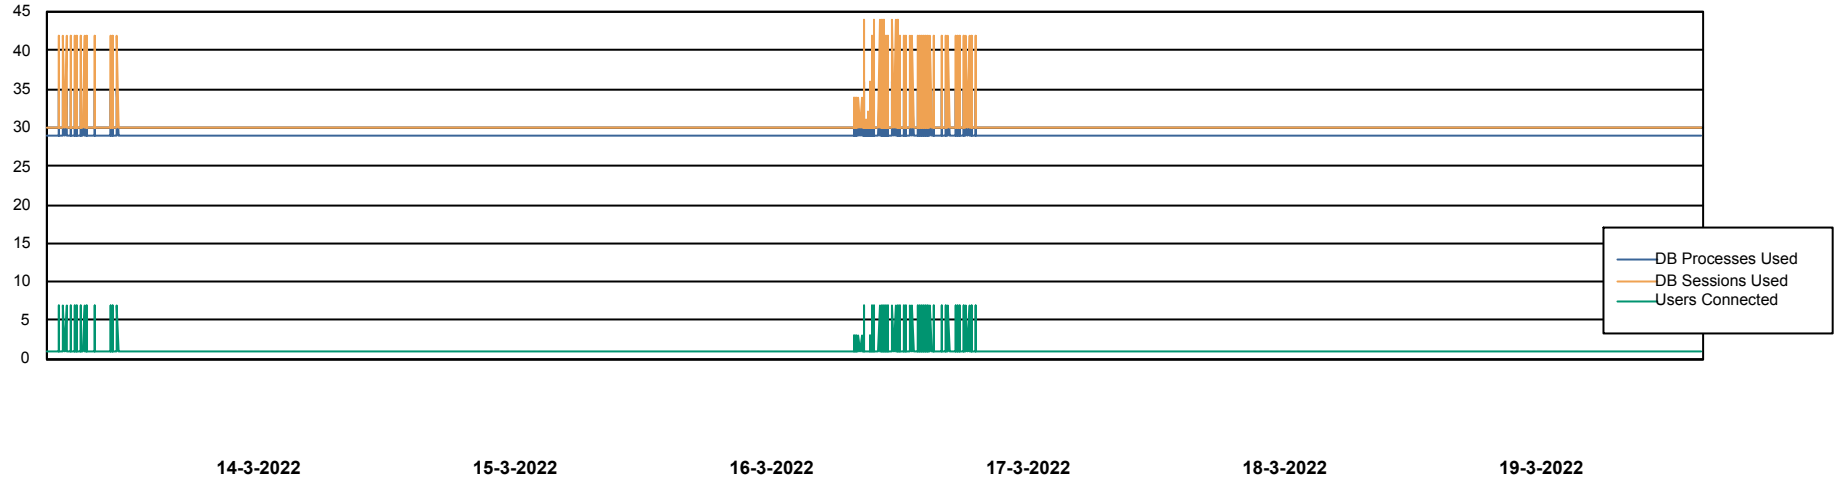

Database Performance SPODB_Production

DB Processes Max 300
DB Sessions Max 472

Weekly SLA Customer Report

Customer SPO_Production Silver
Database ID 57

Database Performance SPODB_Standby

DB Processes Max 300
DB Sessions Max 472