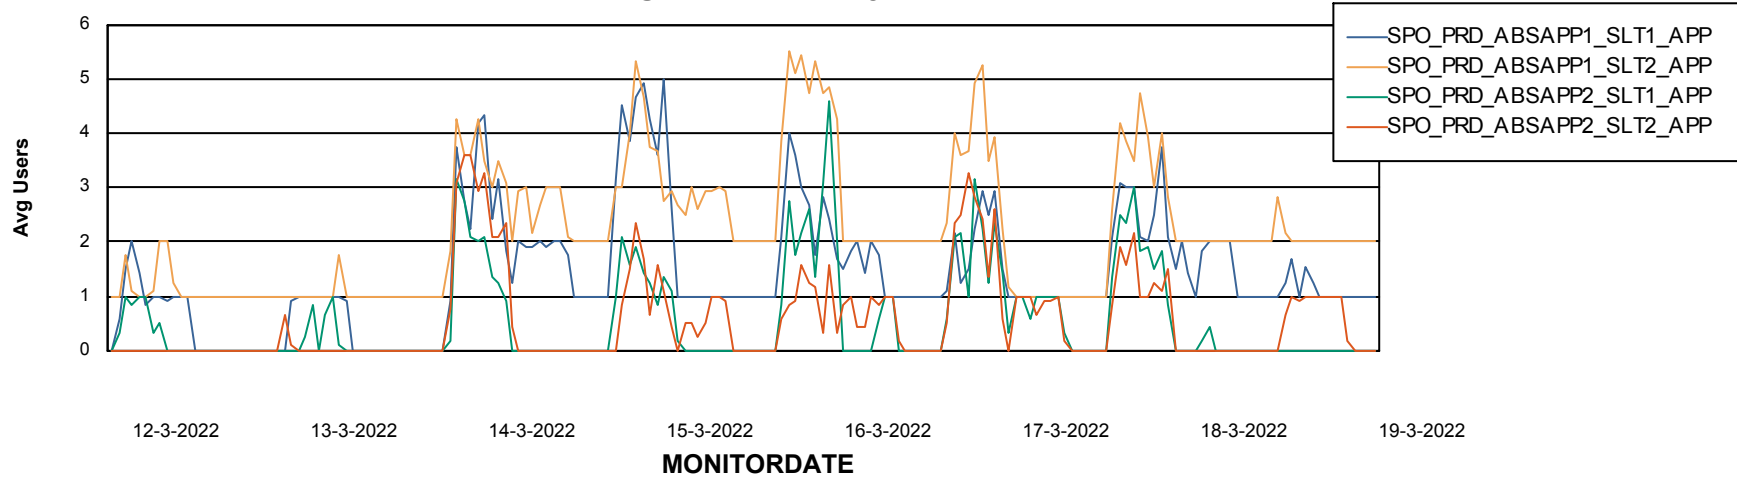

Avg users per day per ABS server