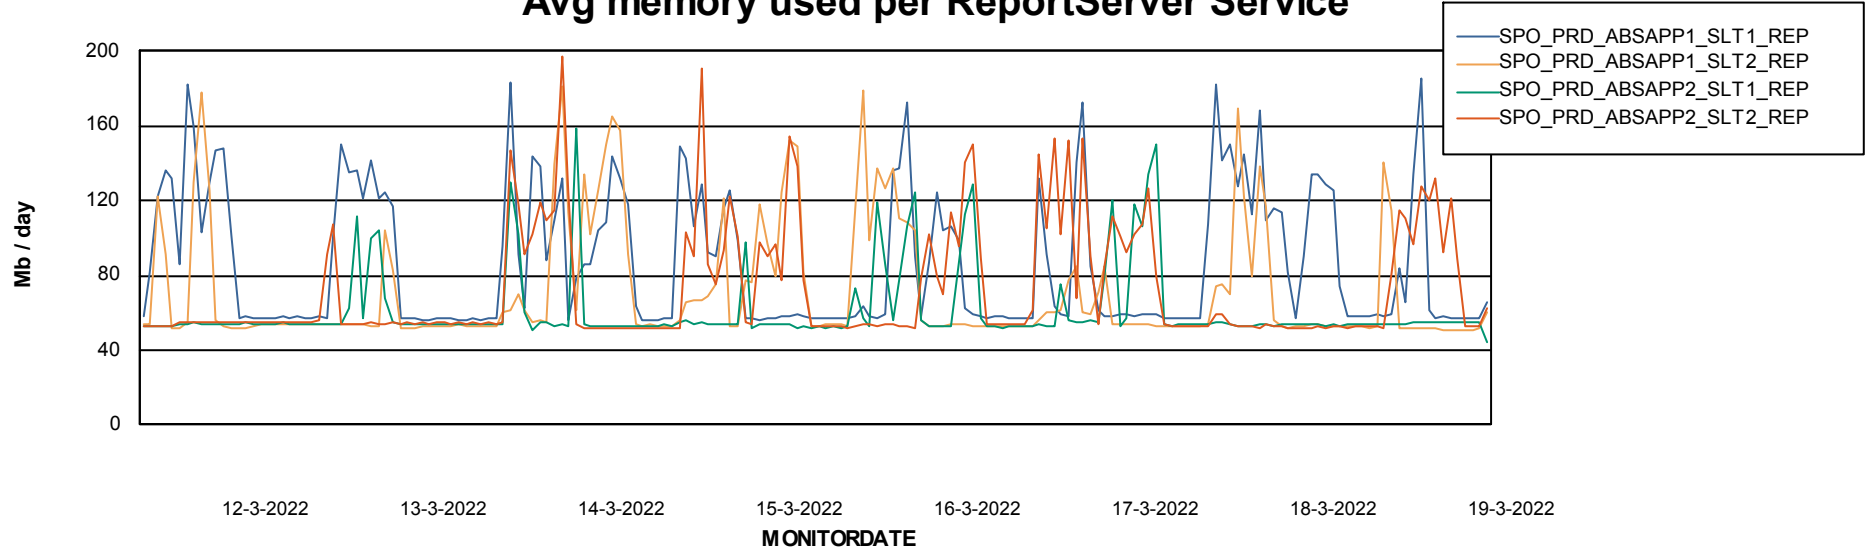

Avg users per day per ABS server

Weekly SLA Customer Report

Customer SPO_Production Silver
Database ID 57

ABSSolute Application ReportServer Services

Avg memory used per ReportServer Service

Weekly SLA Customer Report