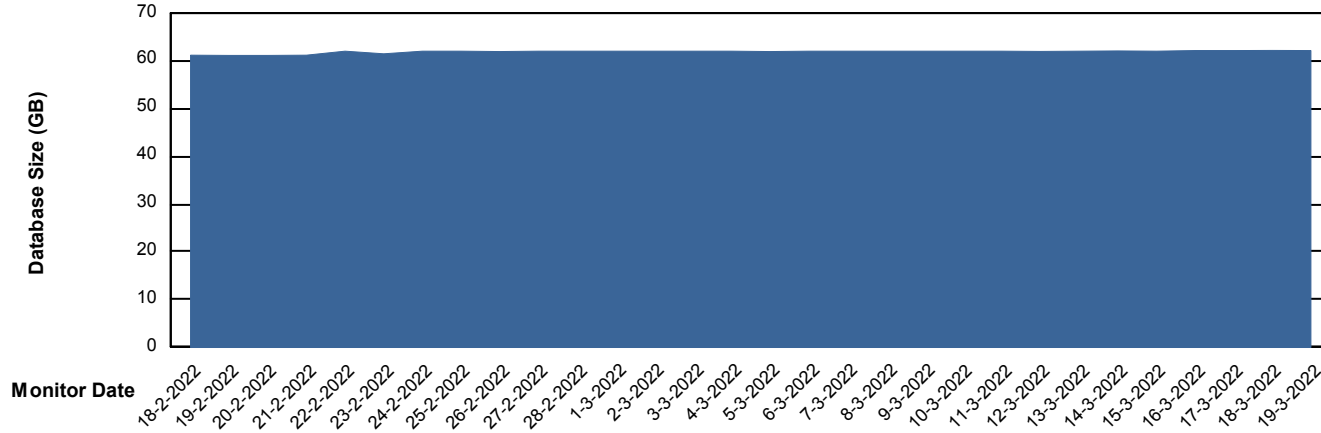

Weekly SLA Customer Report

Customer SPO_Production Silver
Database ID 57

Database Performance SPODB_BI

DB Processes Max 500
DB Sessions Max 772

Weekly SLA Customer Report

Customer SPO_Production Silver
Database ID 57

Database Performance SPODB_Production

DB Processes Max 300
DB Sessions Max 472

Weekly SLA Customer Report

Customer SPO_Production Silver
Database ID 57

Database Performance SPODB_Standby

DB Processes Max 300
DB Sessions Max 472

Weekly SLA Customer Report

Customer SPO_Production Silver
Database ID 57

DATABASE SIZE SPODB_BI

Database growth over last month

DATABASE SIZE SPODB_Production

Database growth over last month

Weekly SLA Customer Report