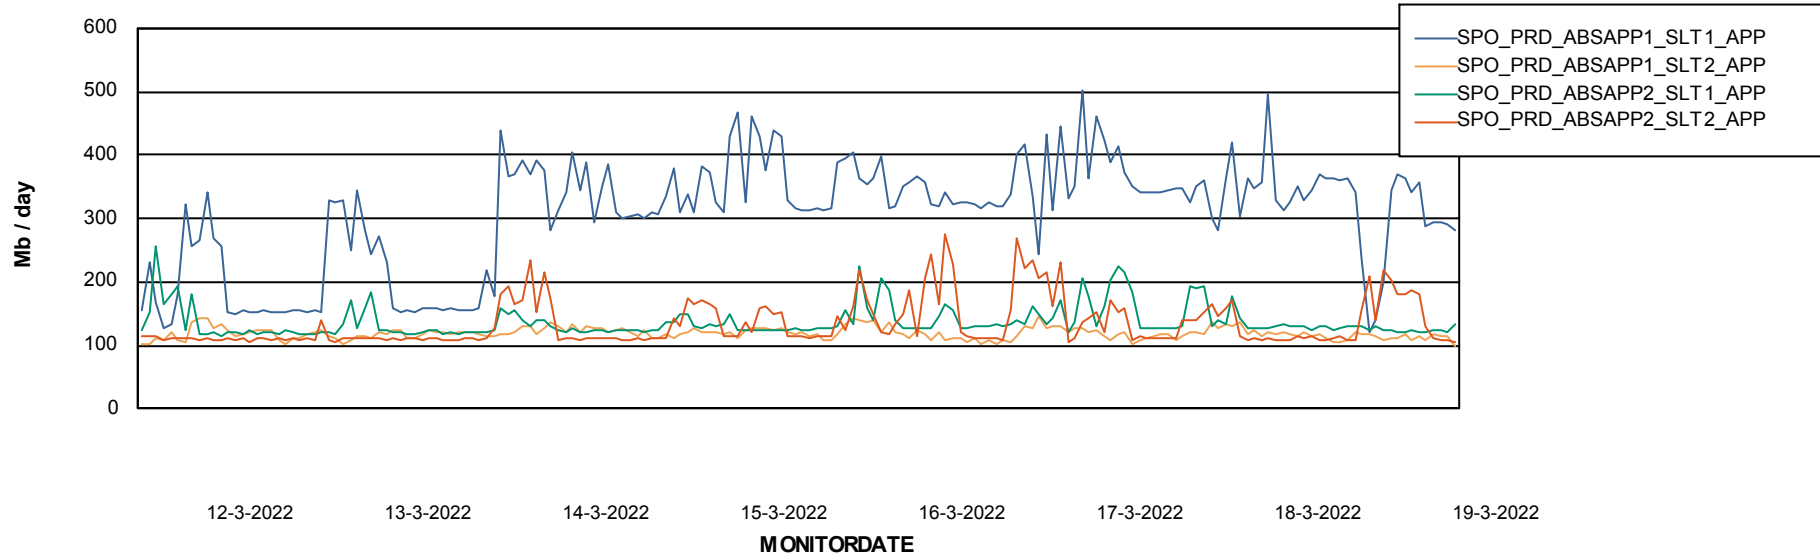

Standby Database Health SPO_Production Silver

Recovery lag for last 7 days

Weekly SLA Customer Report

Customer SPO_Production Silver
Database ID 57

ABSSolute Application Server Services

Avg memory used per ABS Server Service