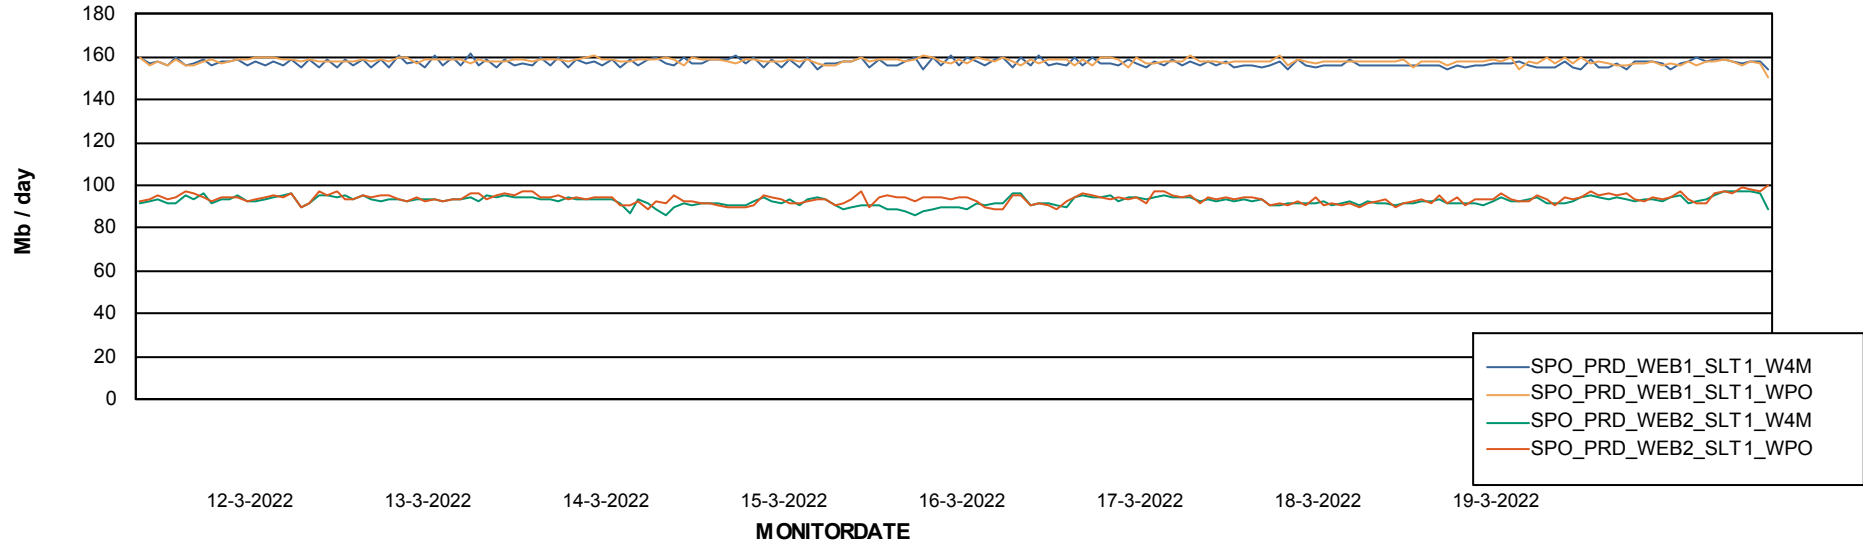

ABSSolute Web Component Services

Avg memory used per ABS Web component