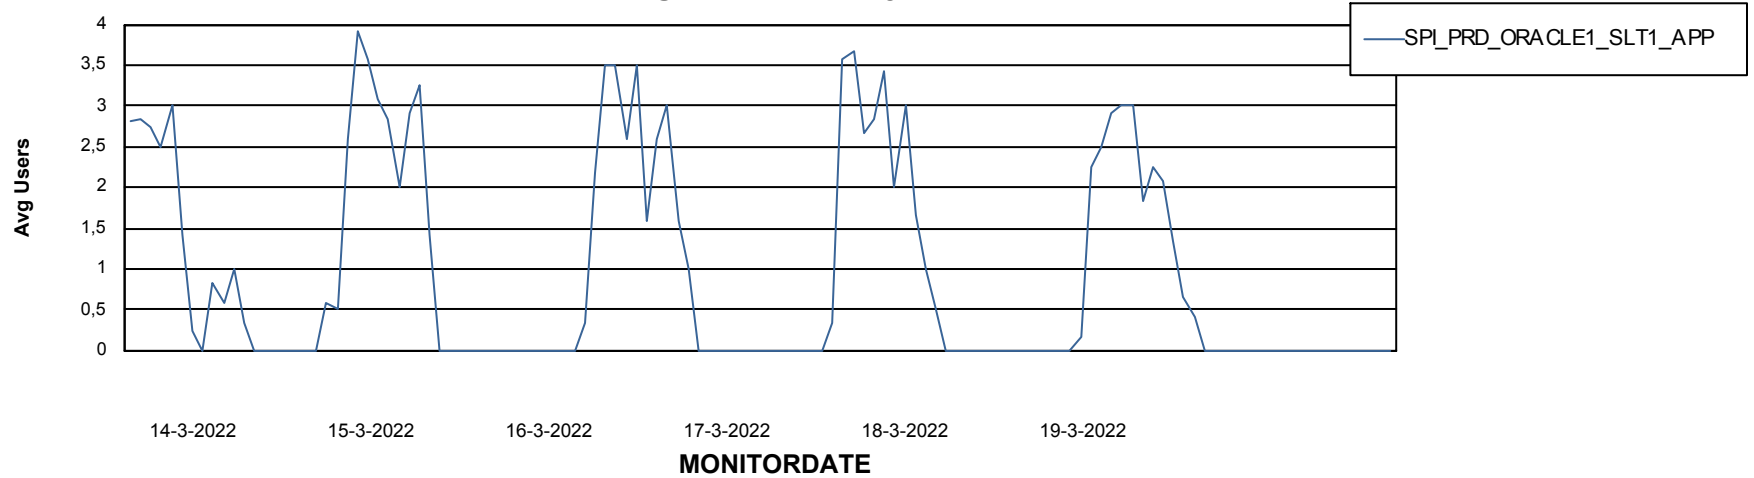

Weekly SLA Customer Report

Customer SPI_Production
Database ID 49

ABSSolute Application Server Services

Avg memory used per ABS Server Service

Avg users per day per ABS server

Weekly SLA Customer Report

Customer SPI_Production
Database ID 49