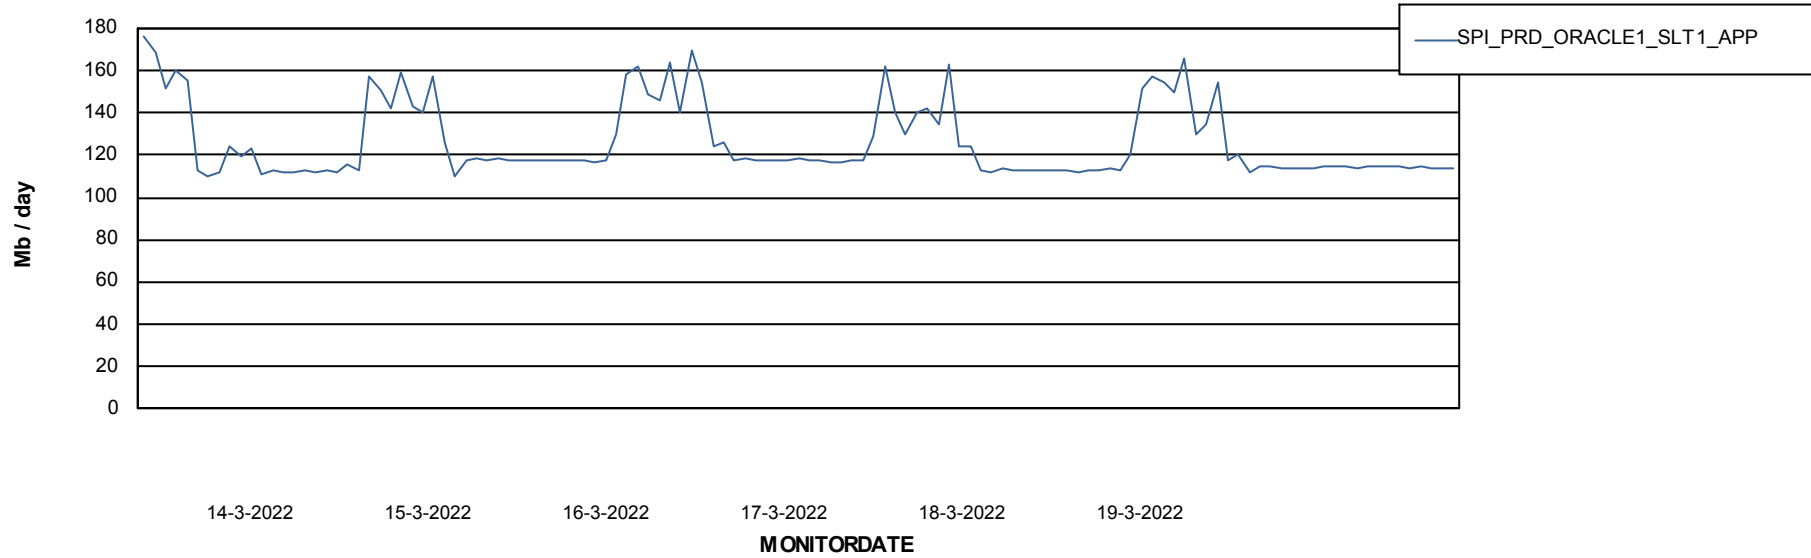

DB Processes Max 500

Weekly SLA Customer Report

Customer SPI_Production
 Database ID 49

DATABASE SIZE SPIDB_Production

Database growth over last month

Database Tablespace SPIDB_Production

Date	Tablespace Name	Filesize (Gb)	Usedsize (Gb)	Percentage free
19-3-2022	ABSDATA	5	2	52
	INDX	8	4	51
18-3-2022	ABSDATA	5	2	52
	INDX	8	4	51
17-3-2022	ABSDATA	5	2	52
	INDX	8	4	51
16-3-2022	ABSDATA	5	2	52
	INDX	8	4	51
15-3-2022	ABSDATA	5	2	52
	INDX	8	4	51
14-3-2022	ABSDATA	5	2	52
	INDX	8	4	51

Weekly SLA Customer Report

Customer SPI_Production
Database ID 49

ABSSolute Application Server Services

Avg memory used per ABS Server Service

Avg users per day per ABS server

Weekly SLA Customer Report

Customer SPI_Production
Database ID 49