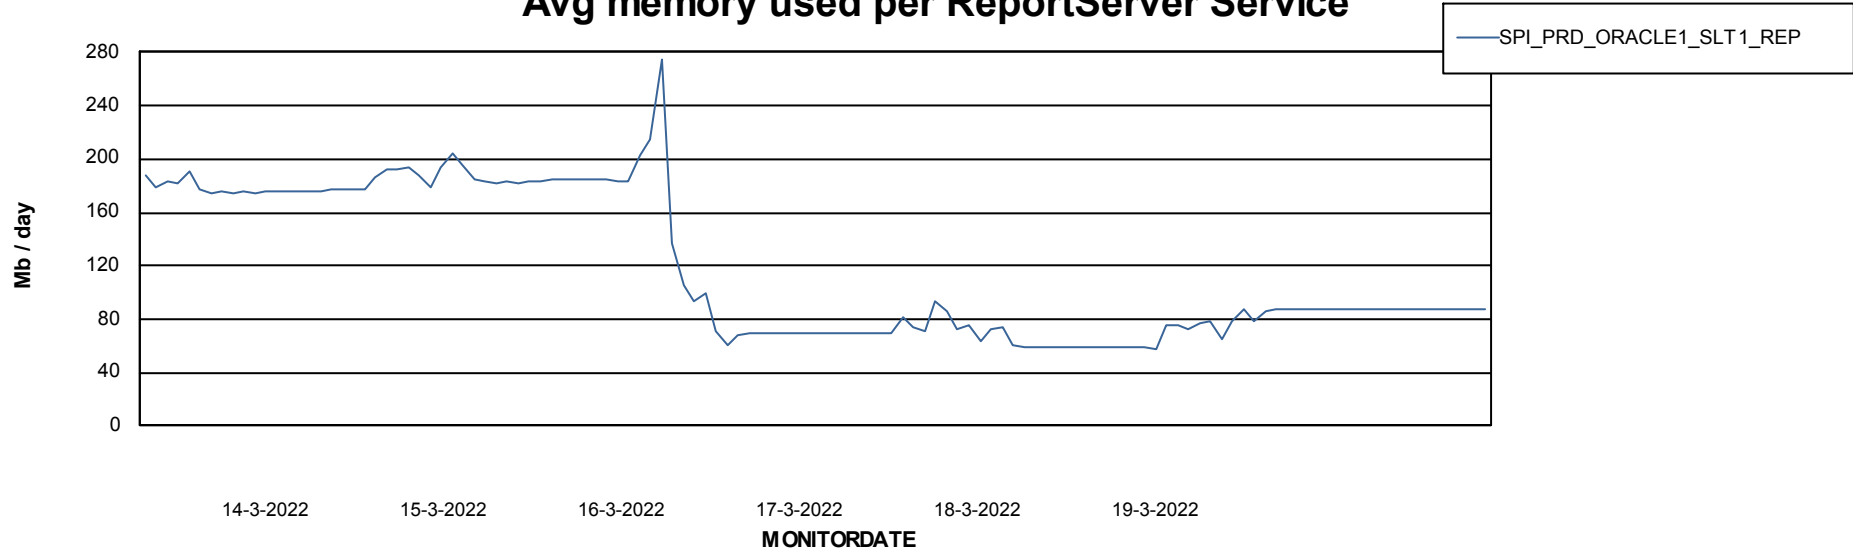

ABSSolute Application ReportServer Services

Avg memory used per ReportServer Service