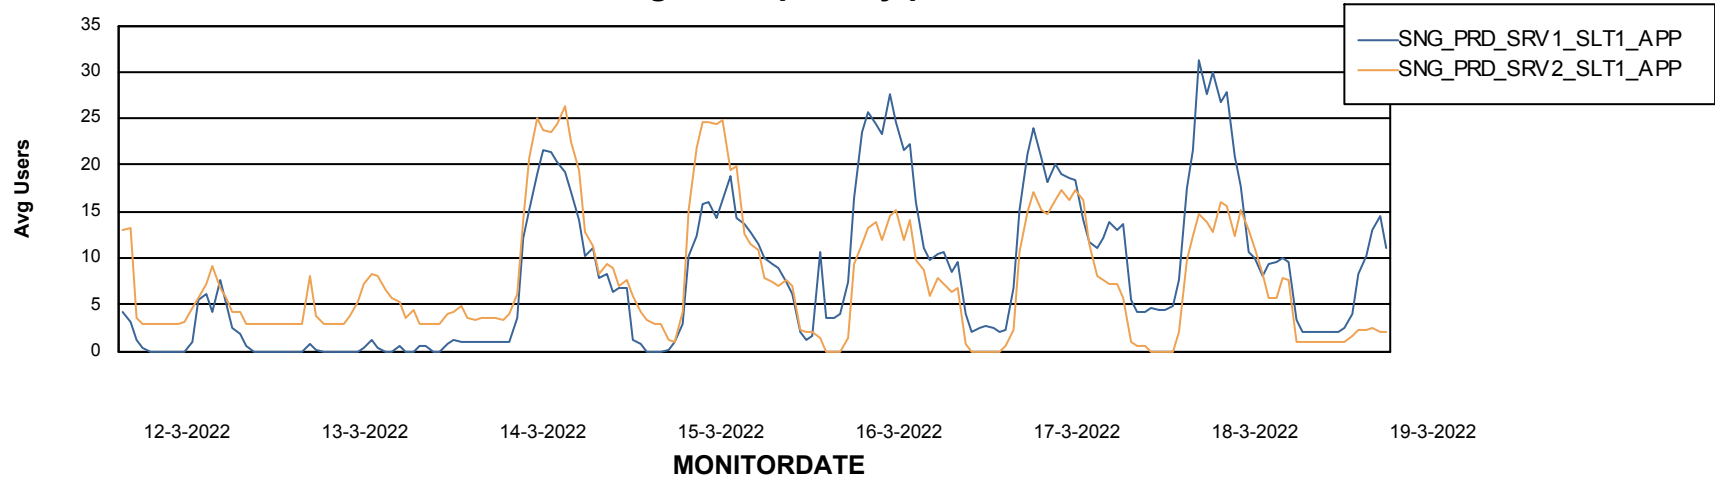

Database Performance SNG_PRD_ORACLE1

Weekly SLA Customer Report

Customer SNG_Production
 Database ID 70

DATABASE SIZE SNG_PRD_ORACLE1

Database growth over last month

Database Tablespace SNG_PRD_ORACLE1

Date	Tablespace Name	Filesize (Gb)	Usedsize (Gb)	Percentage free
19-3-2022	ABSDATA	48	33	31
	INDX	110	86	22
18-3-2022	ABSDATA	48	33	31
	INDX	110	86	22
17-3-2022	ABSDATA	48	33	31
	INDX	110	86	22
16-3-2022	ABSDATA	48	33	31
	INDX	110	86	22
15-3-2022	ABSDATA	48	33	31
	INDX	110	86	22
14-3-2022	ABSDATA	48	33	31
	INDX	110	86	22
13-3-2022	ABSDATA	48	33	31
	INDX	110	86	22

Weekly SLA Customer Report

Customer SNG_Production
Database ID 70

ABSSolute Application Server Services

Avg memory used per ABS Server Service

Avg users per day per ABS server

Weekly SLA Customer Report

Customer SNG_Production
Database ID 70