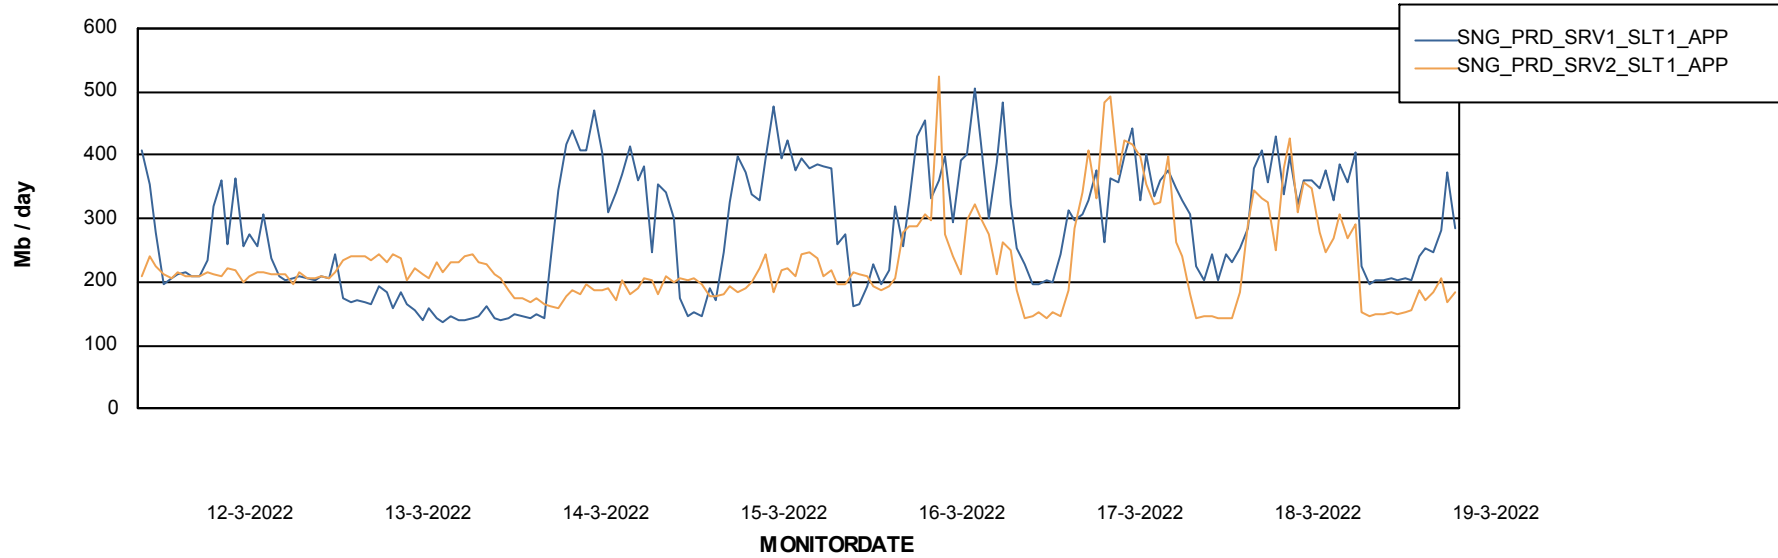

Database Performance SNG_PRD_ORACLE1

Weekly SLA Customer Report

Customer SNG_Production
 Database ID 70

DATABASE SIZE SNG_PRD_ORACLE1

Database growth over last month

Database Tablespace SNG_PRD_ORACLE1

Date	Tablespace Name	Filesize (Gb)	Usedsize (Gb)	Percentage free
19-3-2022	ABSDATA	48	33	31
	INDX	110	86	22
18-3-2022	ABSDATA	48	33	31
	INDX	110	86	22
17-3-2022	ABSDATA	48	33	31
	INDX	110	86	22
16-3-2022	ABSDATA	48	33	31
	INDX	110	86	22
15-3-2022	ABSDATA	48	33	31
	INDX	110	86	22
14-3-2022	ABSDATA	48	33	31
	INDX	110	86	22
13-3-2022	ABSDATA	48	33	31
	INDX	110	86	22

Weekly SLA Customer Report

Customer SNG_Production
Database ID 70

ABSSolute Application Server Services

Avg memory used per ABS Server Service

Avg users per day per ABS server

Weekly SLA Customer Report

Customer SNG_Production
Database ID 70