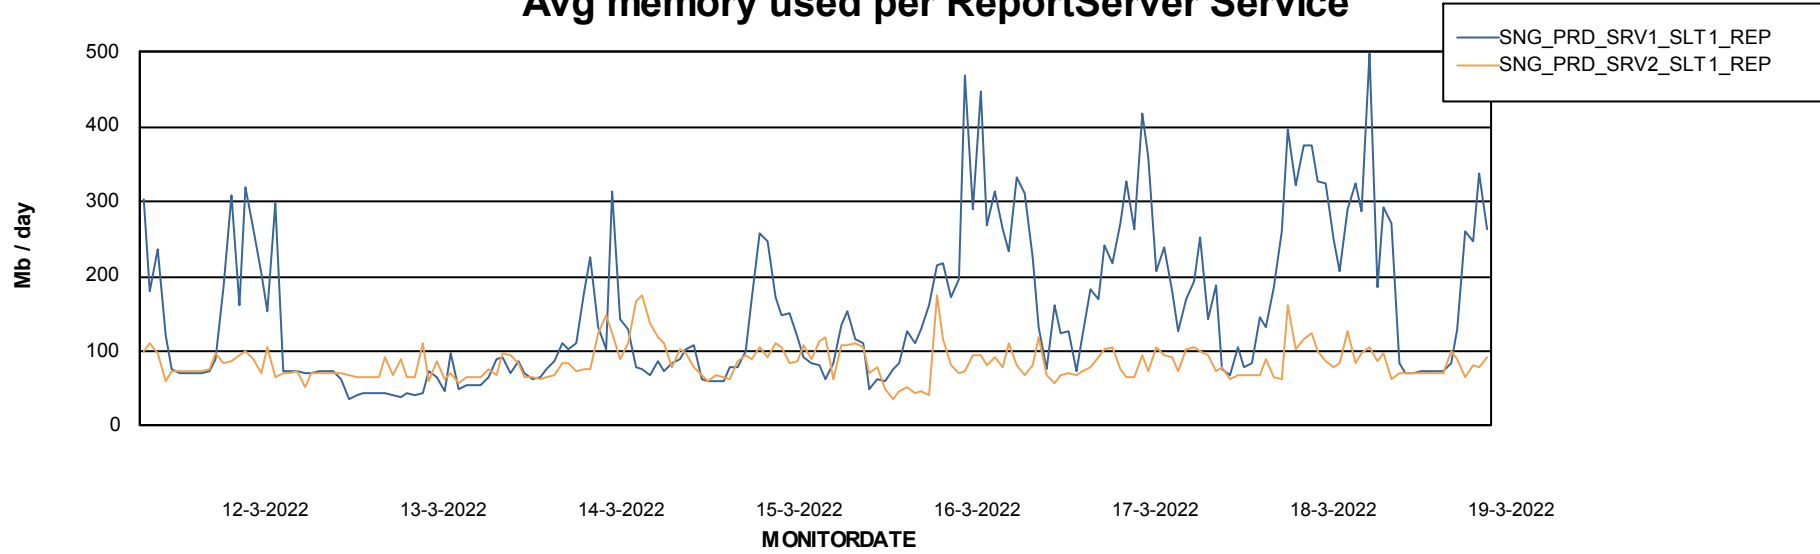

ABSSolute Application ReportServer Services

Avg memory used per ReportServer Service