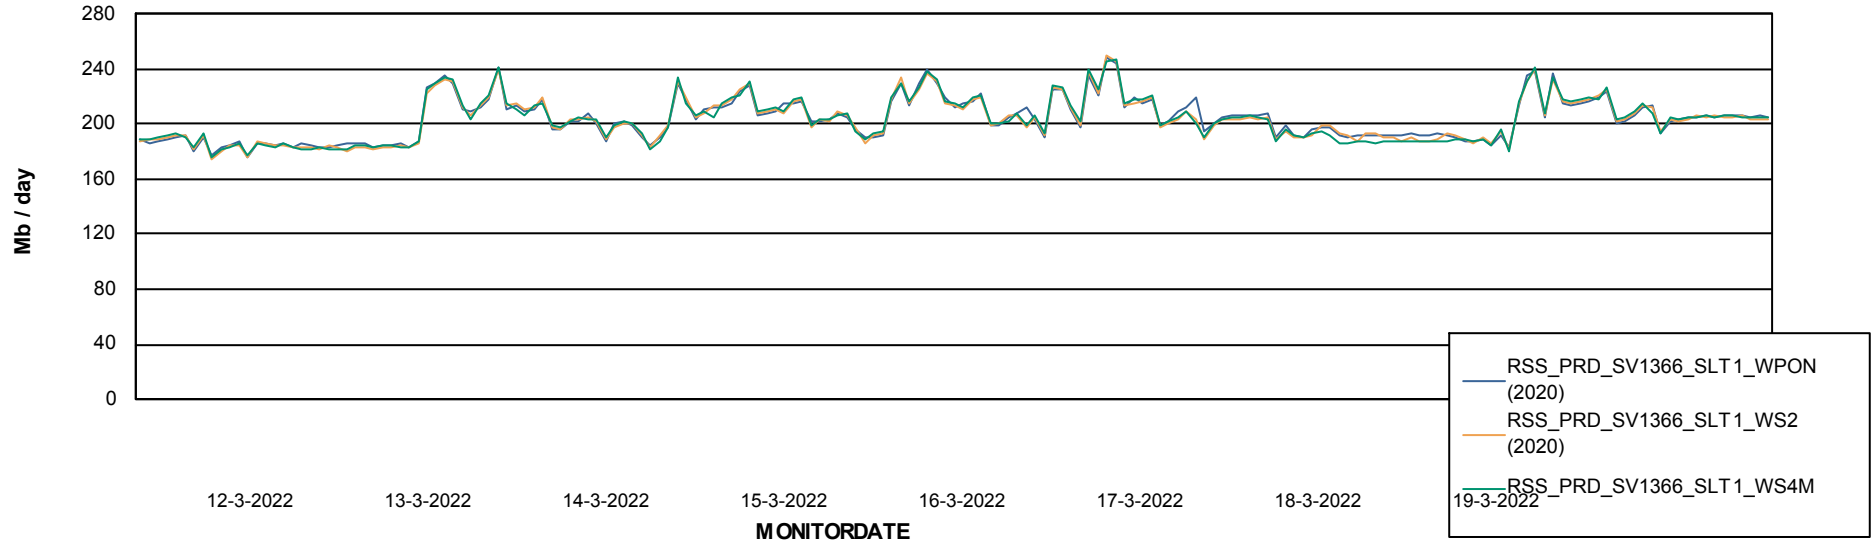

ABSSolute Web Component Services

Avg memory used per ABS Web component