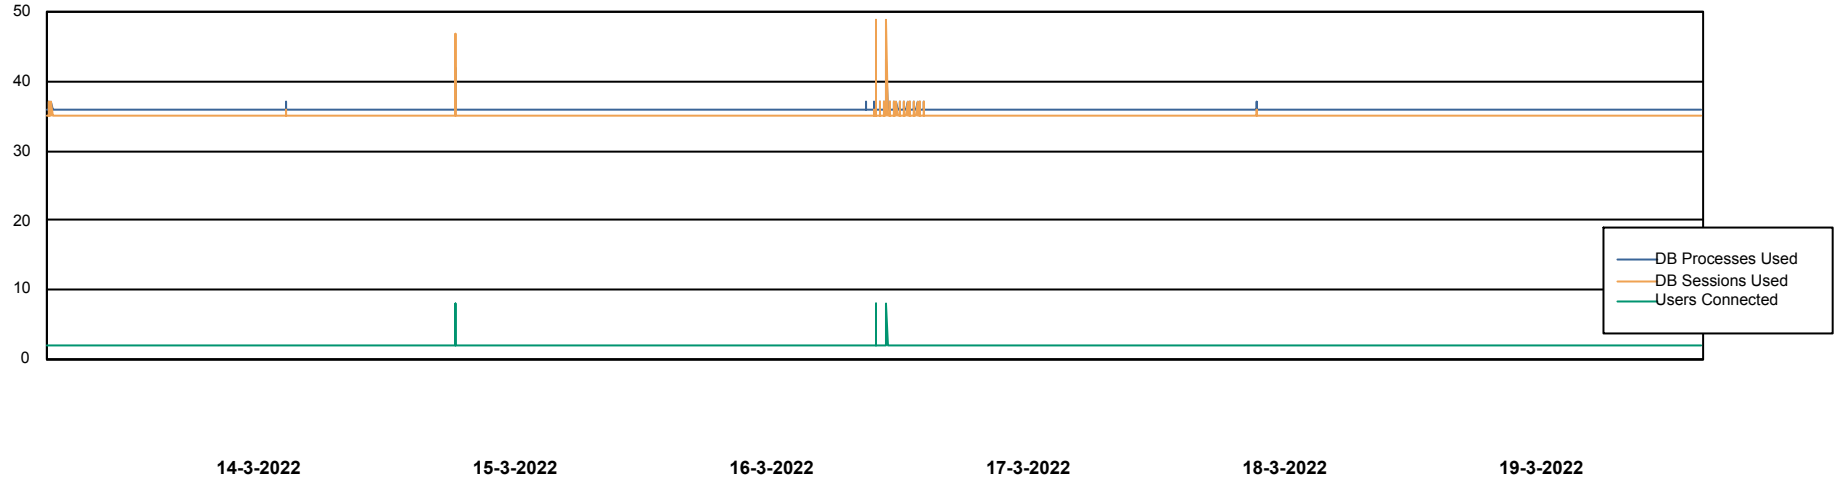

Database Performance RSS_DB_Standby (2020)

DB Processes Max 300
DB Sessions Max 472