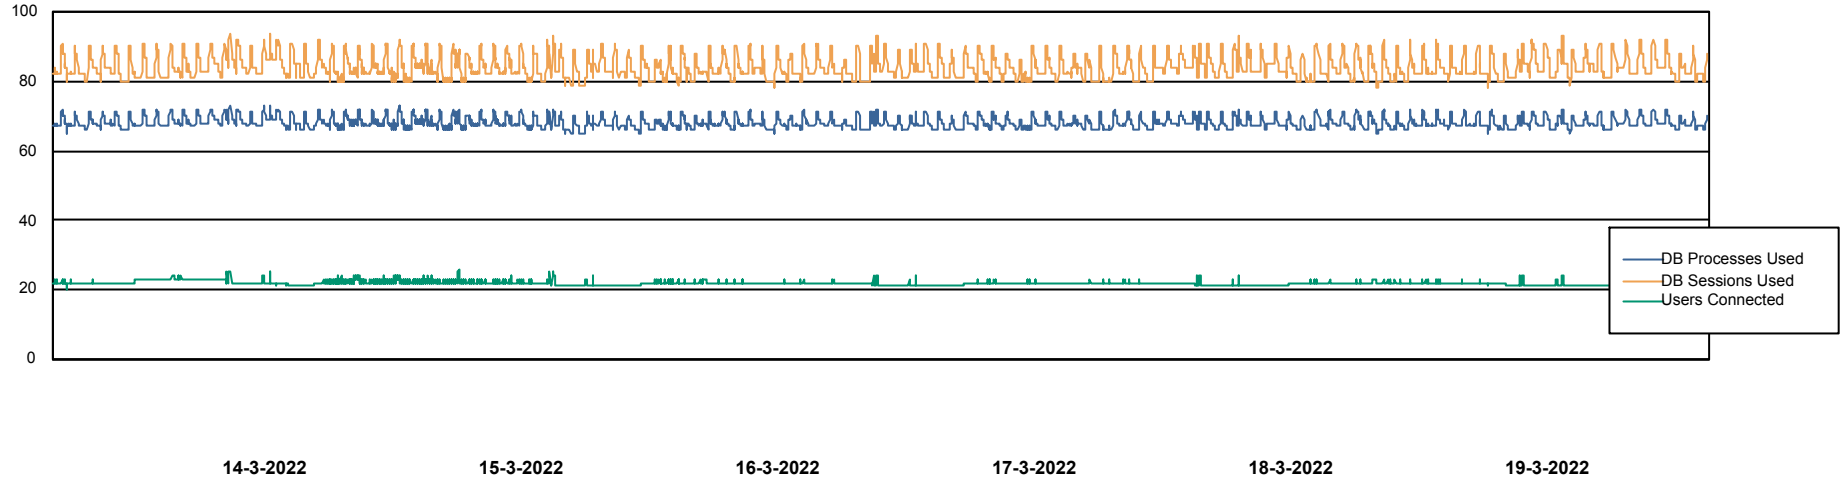

Database Performance RSS_DB_Primary (2020)

DB Processes Max 300
DB Sessions Max 472