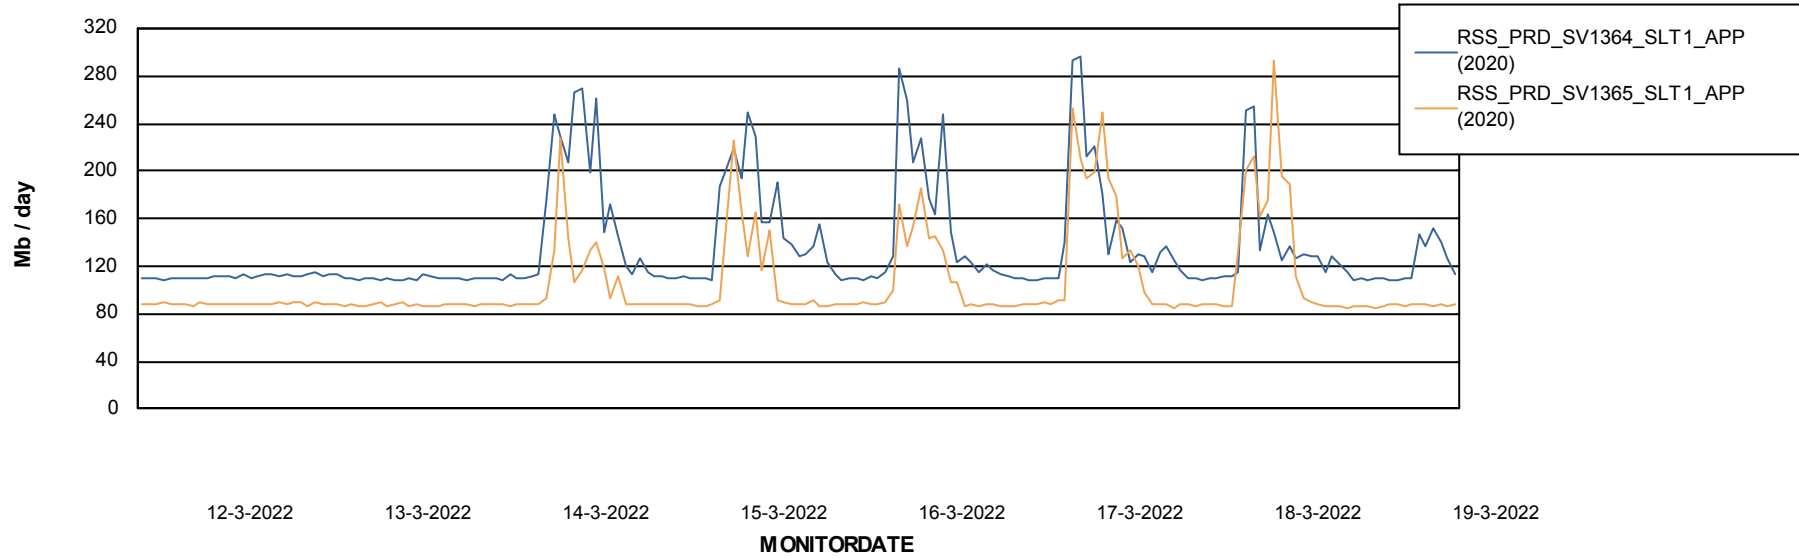

ABSSolute Application Server Services

Avg memory used per ABS Server Service