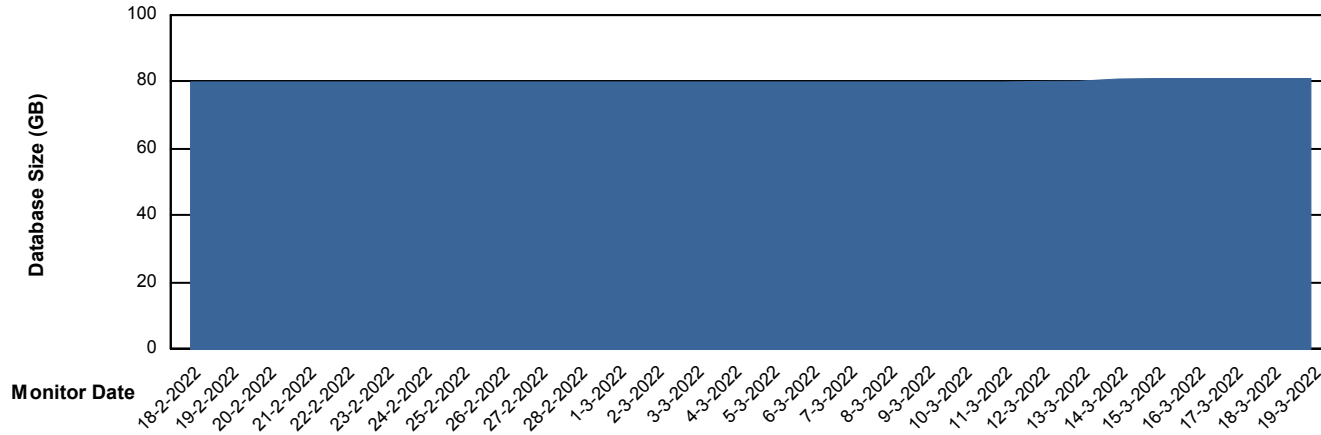

DATABASE SIZE RSS_DB_Primary (2020)

Database growth over last month

Database Tablespace RSS_DB_Primary (2020)

Date	Tablespace Name	Filesize (Gb)	Usedsize (Gb)	Percentage free
19-3-2022	ABSDATA	47	37	21
	INDX	55	42	24
18-3-2022	ABSDATA	47	37	21
	INDX	55	42	24
17-3-2022	ABSDATA	47	37	21
	INDX	55	42	24
16-3-2022	ABSDATA	47	37	21
	INDX	55	42	24
15-3-2022	ABSDATA	47	37	21
	INDX	55	42	24
14-3-2022	ABSDATA	43	37	14
	INDX	49	42	14
13-3-2022	ABSDATA	43	37	14
	INDX	49	42	14