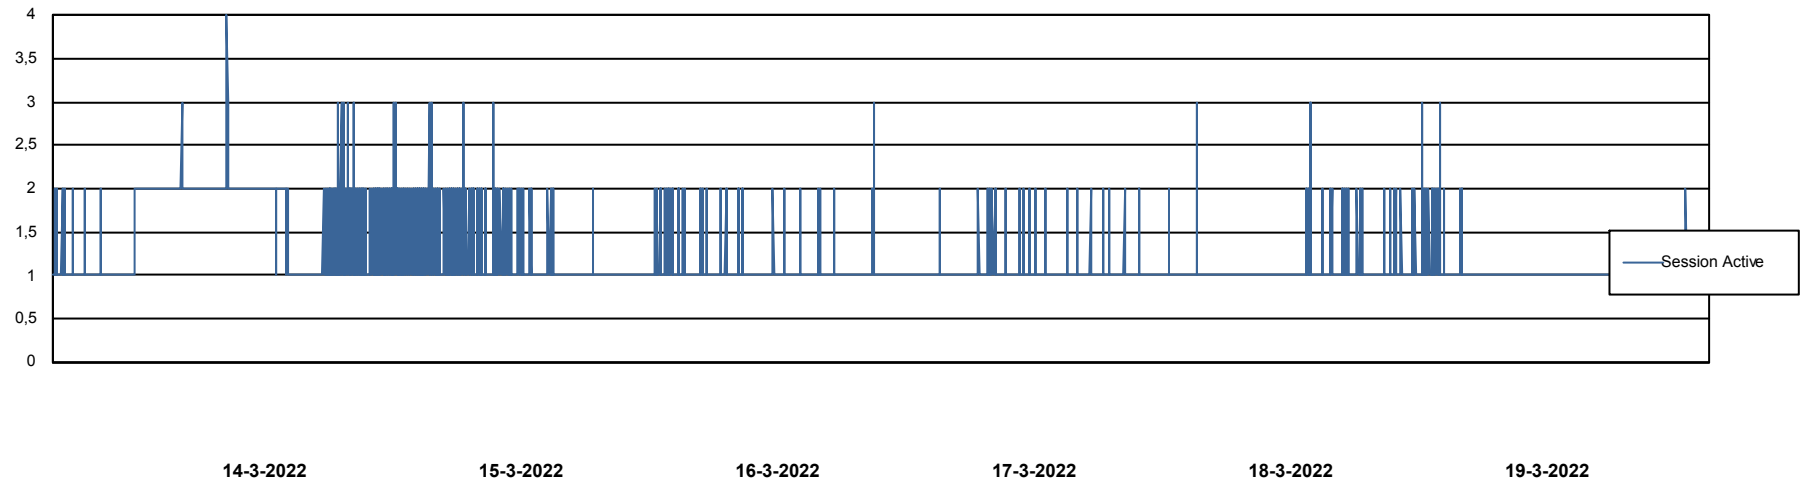

Database Performance RSS_DB_Primary (2020)

DB Processes Max 300
DB Sessions Max 472