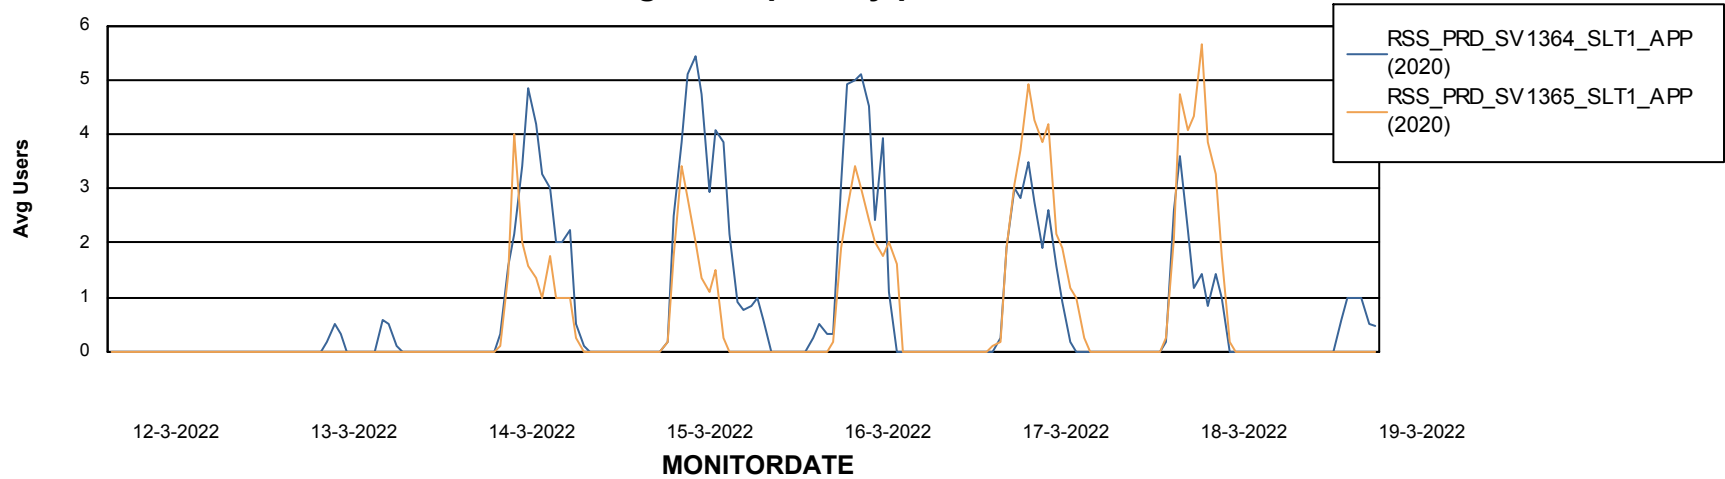

Avg users per day per ABS server