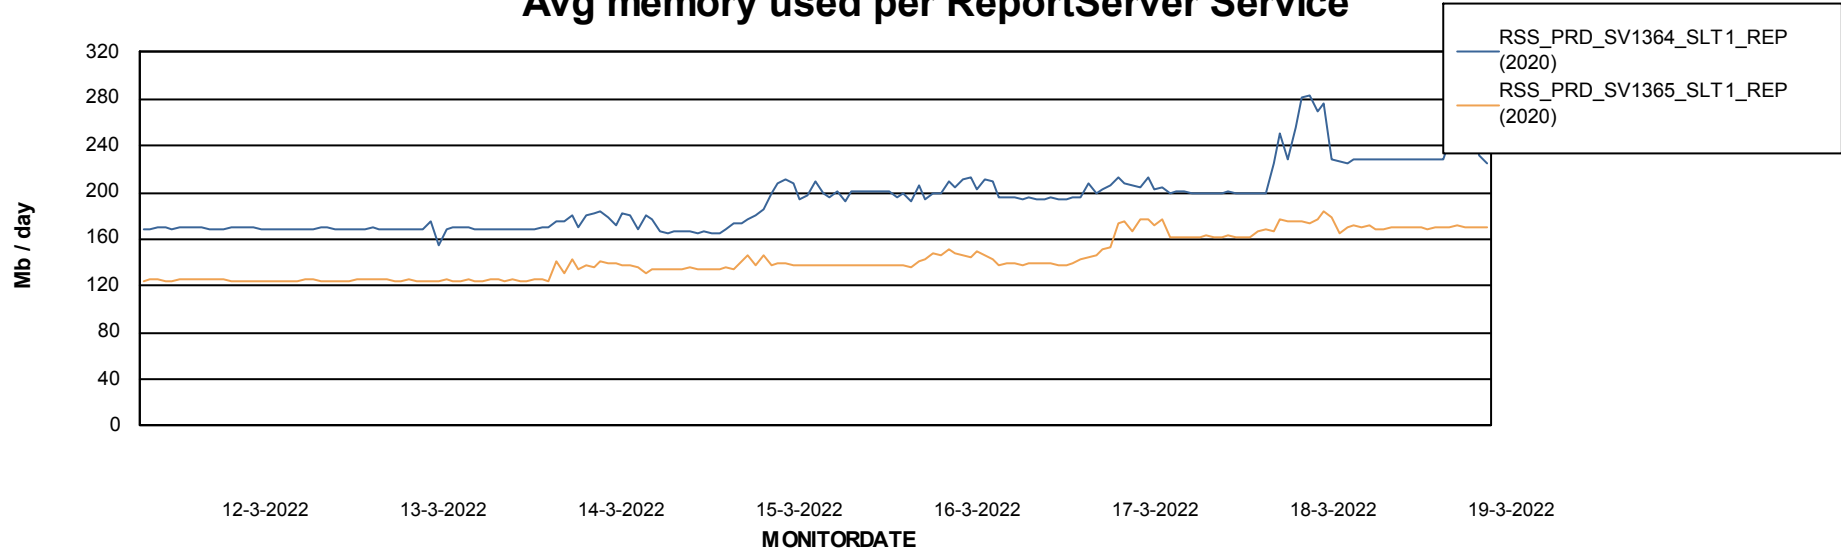

ABSSolute Application ReportServer Services

Avg memory used per ReportServer Service