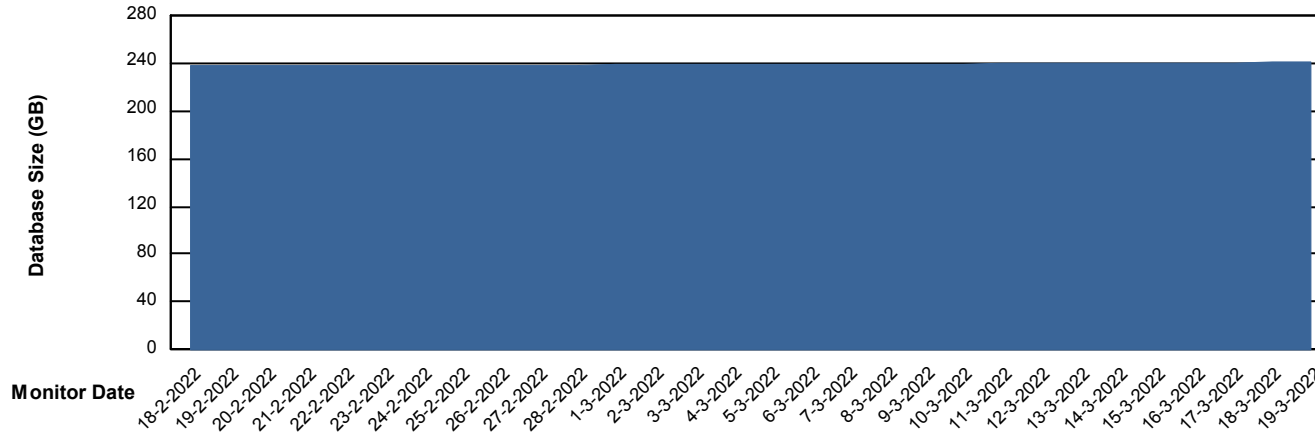

Weekly SLA Customer Report

Customer RFL_Production
Database ID 36

Database Performance RFLDB_Production

Weekly SLA Customer Report

Customer RFL_Production
Database ID 36

Database Performance RFLDB_Standby

DB Processes Max 1,000

Weekly SLA Customer Report

Customer RFL_Production
 Database ID 36

DATABASE SIZE RFLDB_Production

Database growth over last month

Database Tablespace RFLDB_Production

Date	Tablespace Name	Filesize (Gb)	Usedsize (Gb)	Percentage free
19-3-2022	ABSDATA	90	65	27
	INDX	200	166	17
18-3-2022	ABSDATA	90	65	27
	INDX	200	166	17
17-3-2022	ABSDATA	90	65	28
	INDX	200	166	17
16-3-2022	ABSDATA	90	65	28
	INDX	200	166	17
15-3-2022	ABSDATA	90	65	28
	INDX	200	165	17
14-3-2022	ABSDATA	90	65	28
	INDX	200	165	17
13-3-2022	ABSDATA	90	65	28
	INDX	200	165	17