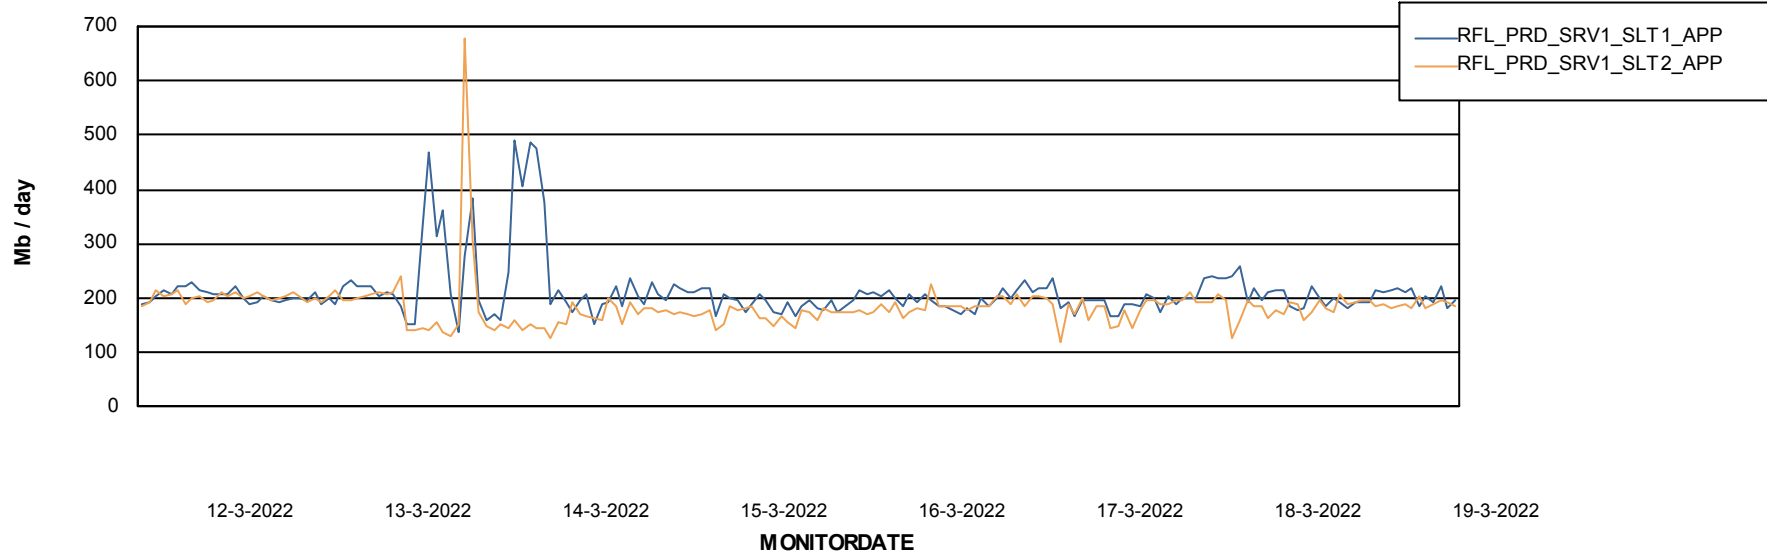

Weekly SLA Customer Report

Customer RFL_Production
Database ID 36

Standby Database Health RFL_Production

Recovery lag for last 7 days

Weekly SLA Customer Report

Customer RFL_Production
Database ID 36

ABSolute Application Server Services

Avg memory used per ABS Server Service

Avg users per day per ABS server

Weekly SLA Customer Report

Customer RFL_Production
Database ID 36

ABSSolute Application ReportServer Services

Avg memory used per ReportServer Service