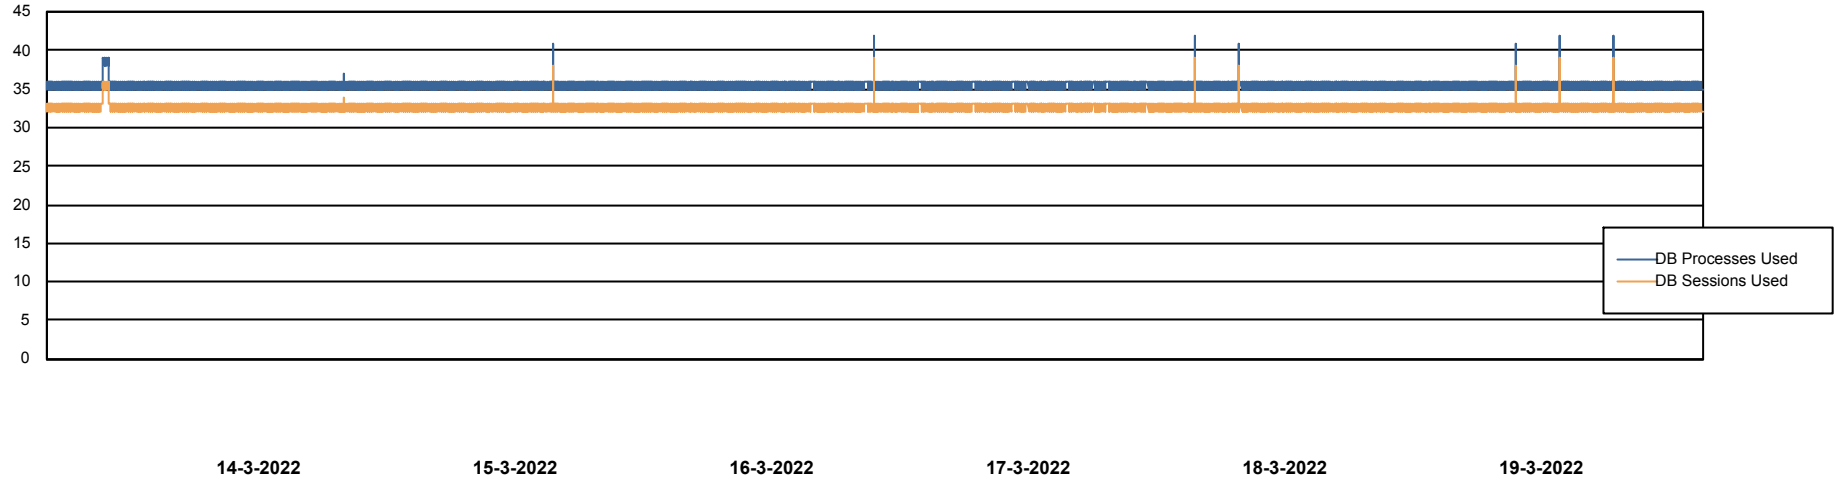

Weekly SLA Customer Report

Customer RFL_Production
Database ID 36

Database Performance RFLDB_Production

Weekly SLA Customer Report

Customer RFL_Production
Database ID 36

Database Performance RFLDB_Standby

DB Processes Max 1,000