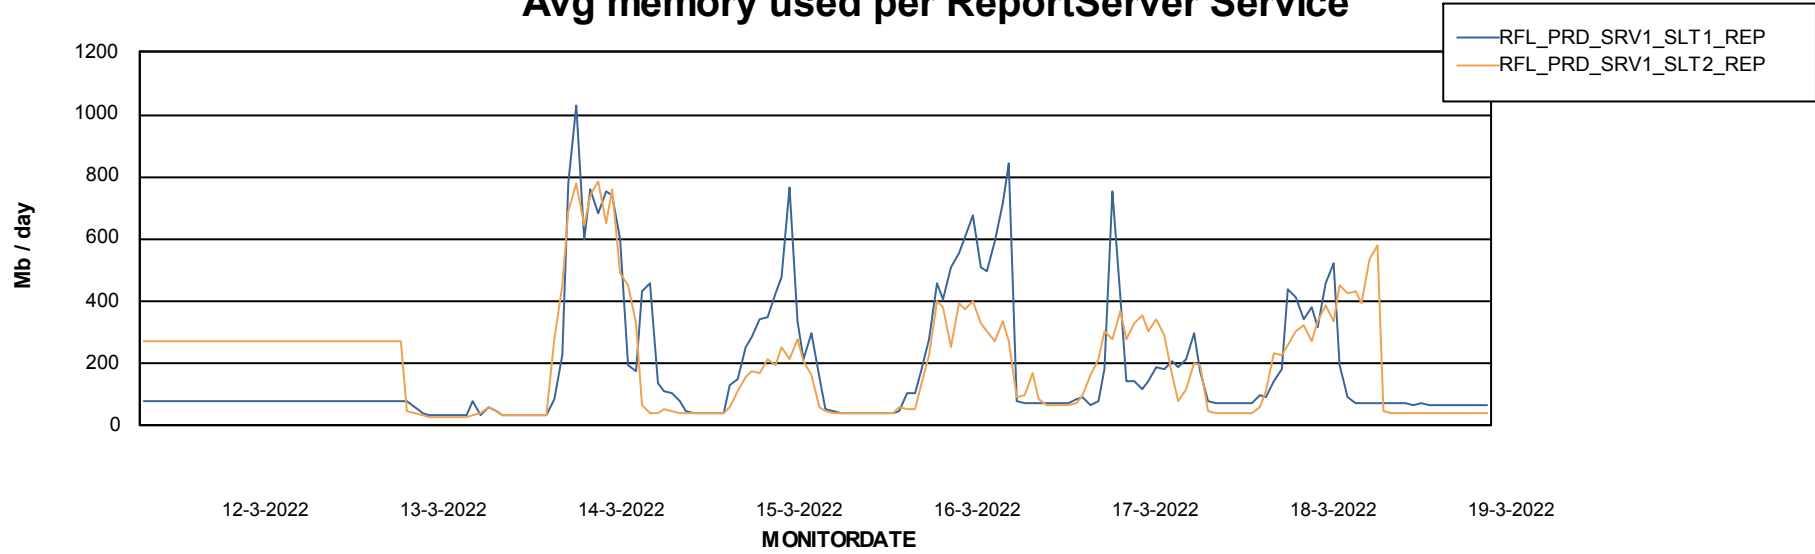

Avg memory used per ABS Server Service

Avg users per day per ABS server

Weekly SLA Customer Report

Customer RFL_Production
Database ID 36

ABSSolute Application ReportServer Services

Avg memory used per ReportServer Service

Weekly SLA Customer Report

Customer RFL_Production
Database ID 36

ABSSolute Web Component Services

Avg memory used per ABS Web component

Weekly SLA Customer Report

Customer RFL_Production
Database ID 36

Disaster per ABS component