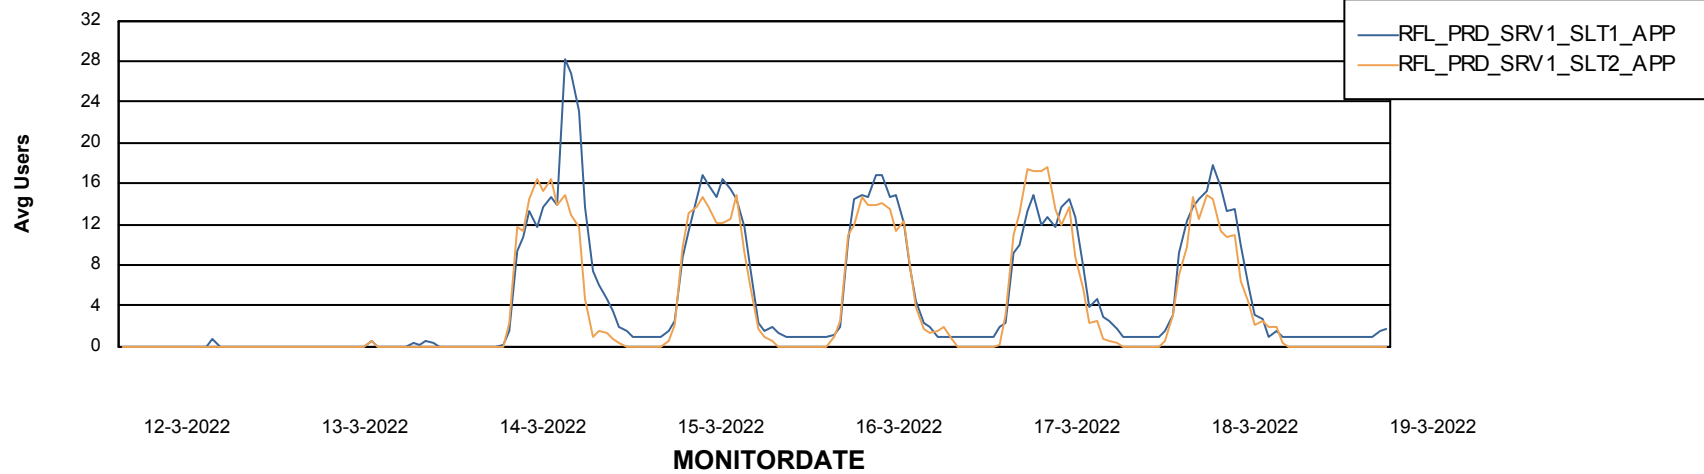

Avg users per day per ABS server