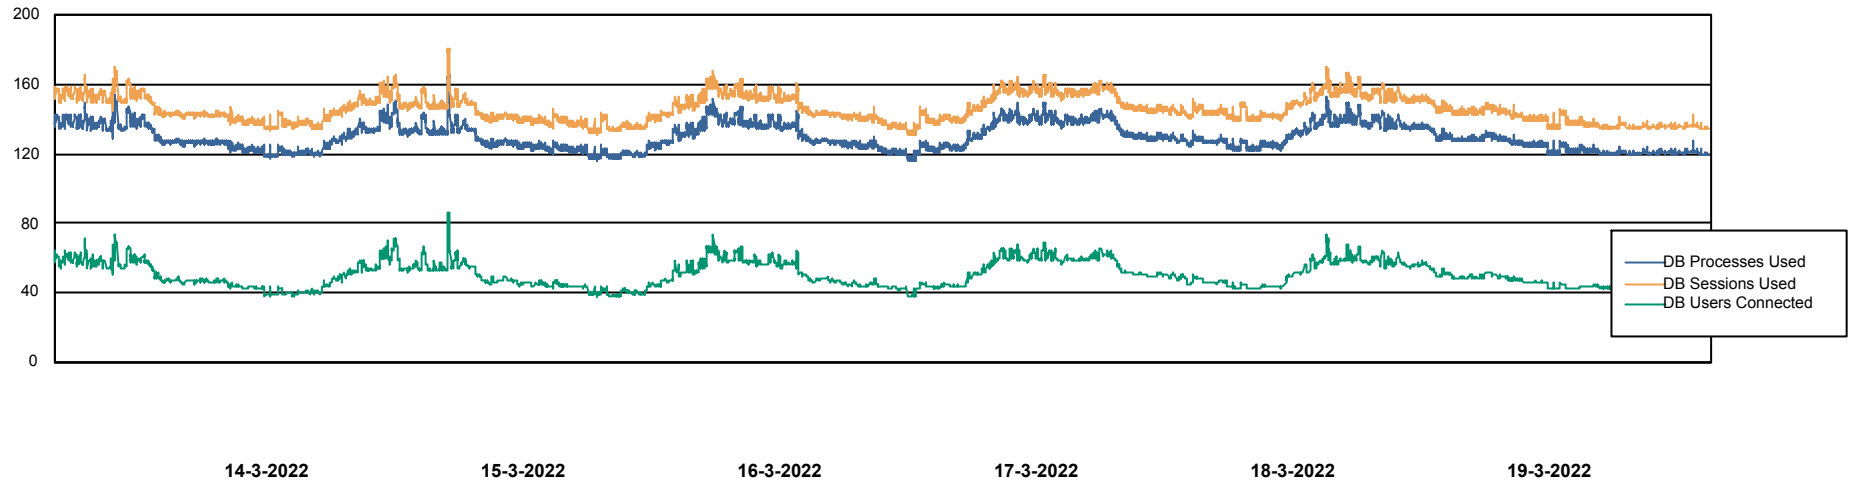

Weekly SLA Customer Report

Customer RFL_Production
Database ID 36

Harddisk Usage RFL_WEB

	Free disk space on C: (%)	Total disk space on C: (Gb)	Used disk space on C: (Gb)
19-3-2022	54	40	18
18-3-2022	54	40	18
17-3-2022	54	40	18
16-3-2022	53	40	19
15-3-2022	52	40	19
14-3-2022	51	40	19
13-3-2022	54	40	18

Weekly SLA Customer Report

Customer RFL_Production
Database ID 36

Database Performance RFLDB_Production

Weekly SLA Customer Report

Customer RFL_Production
Database ID 36

Database Performance RFLDB_Standby

DB Processes Max 1,000