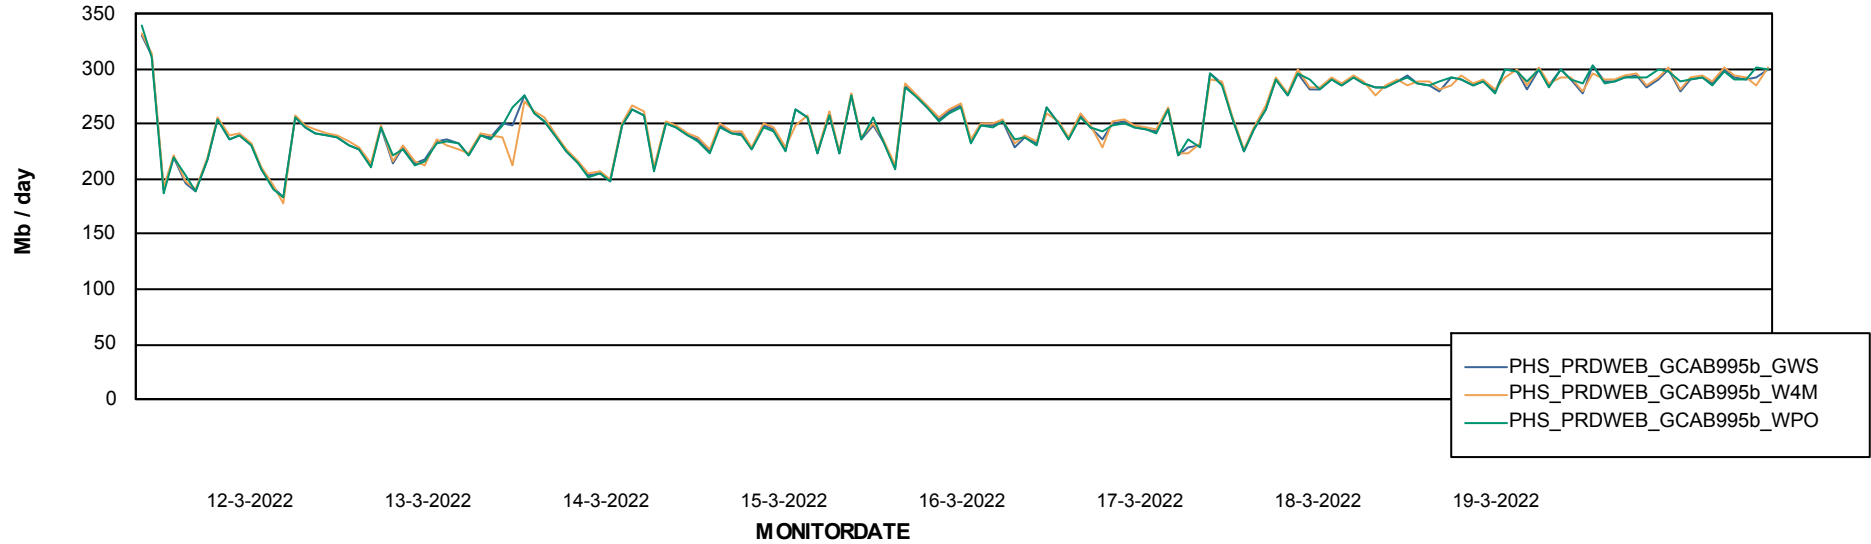

ABSSolute Application ReportServer Services

Avg memory used per ReportServer Service

Weekly SLA Customer Report

Customer PHS_Production
Database ID 47

ABSSolute Web Component Services

Avg memory used per ABS Web component