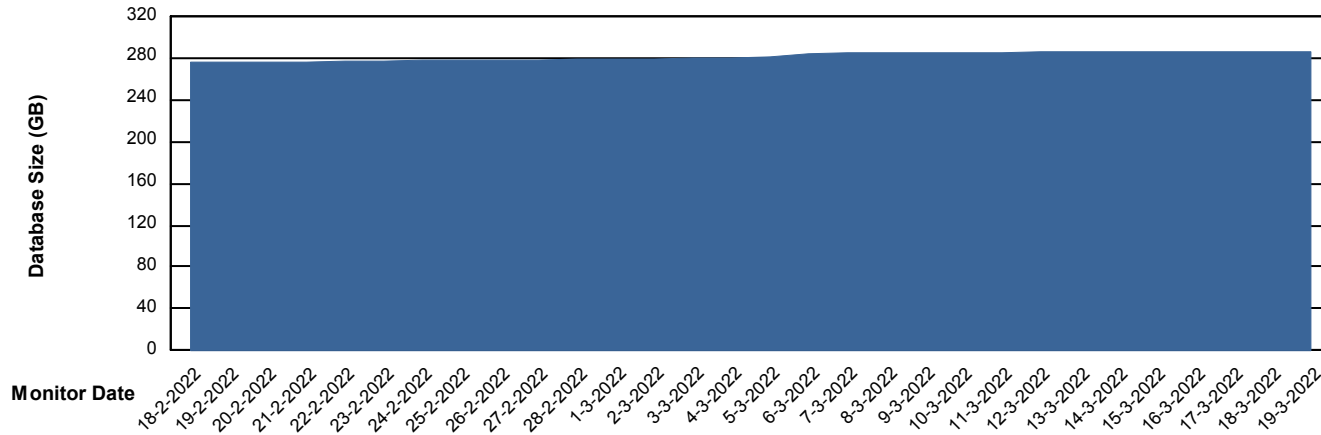

DATABASE SIZE PHSDB_Test

Database growth over last month