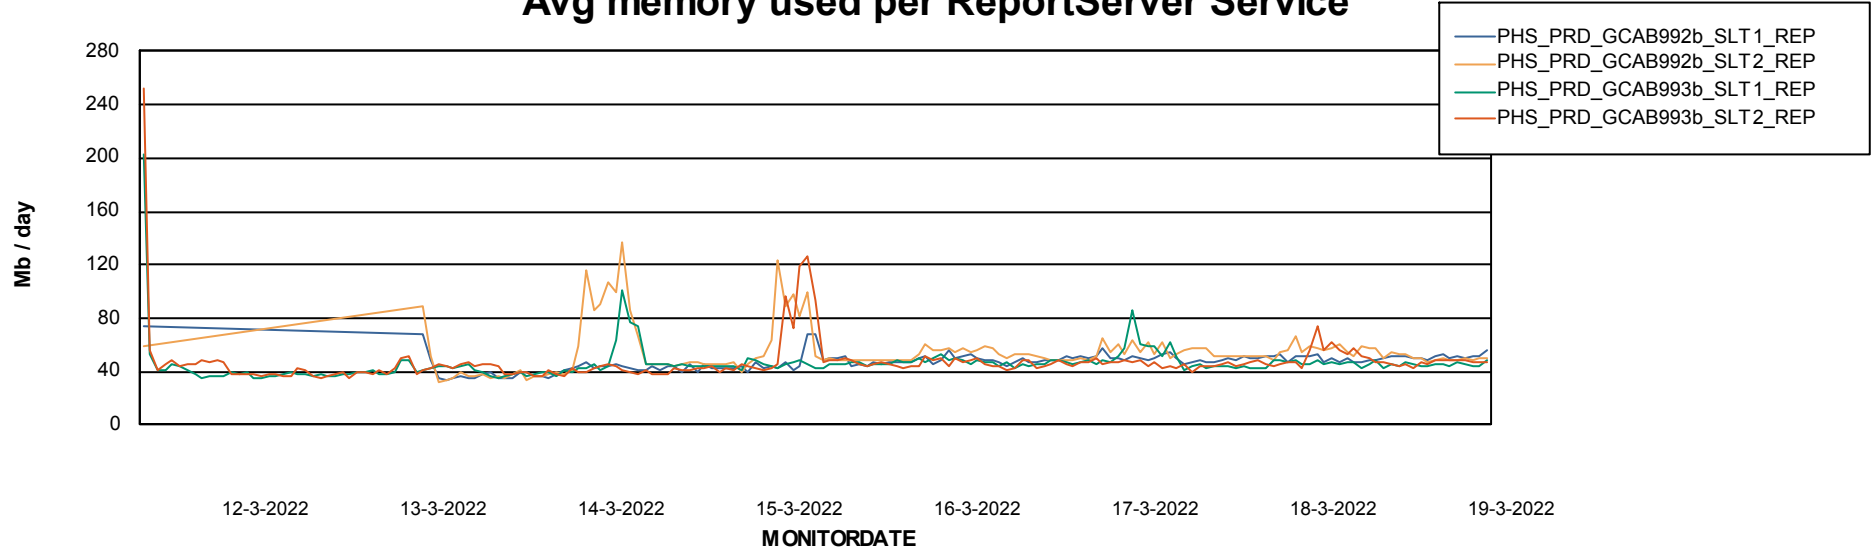

ABSSolute Application ReportServer Services

Avg memory used per ReportServer Service