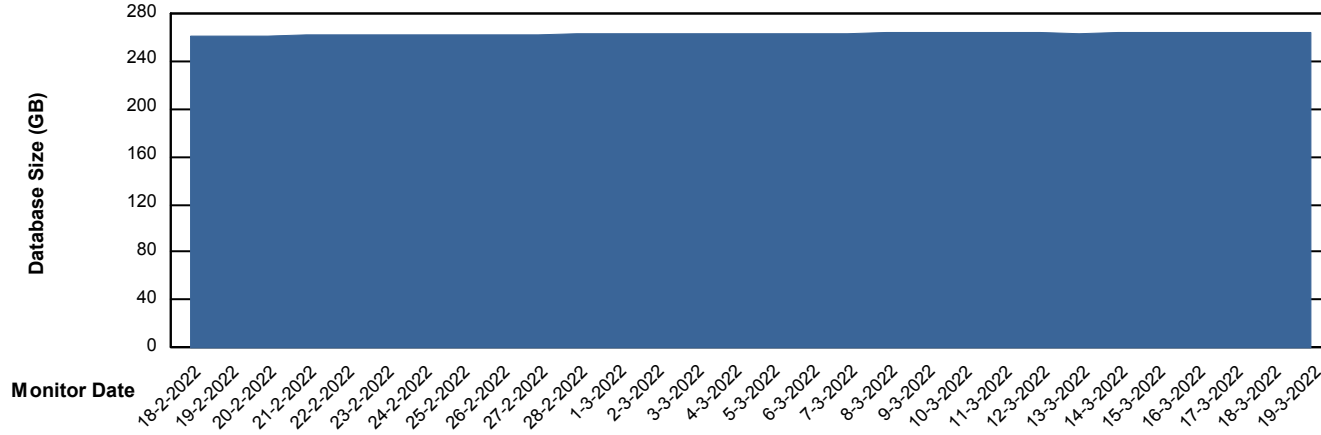

DATABASE SIZE PHSDB_Production

Database growth over last month