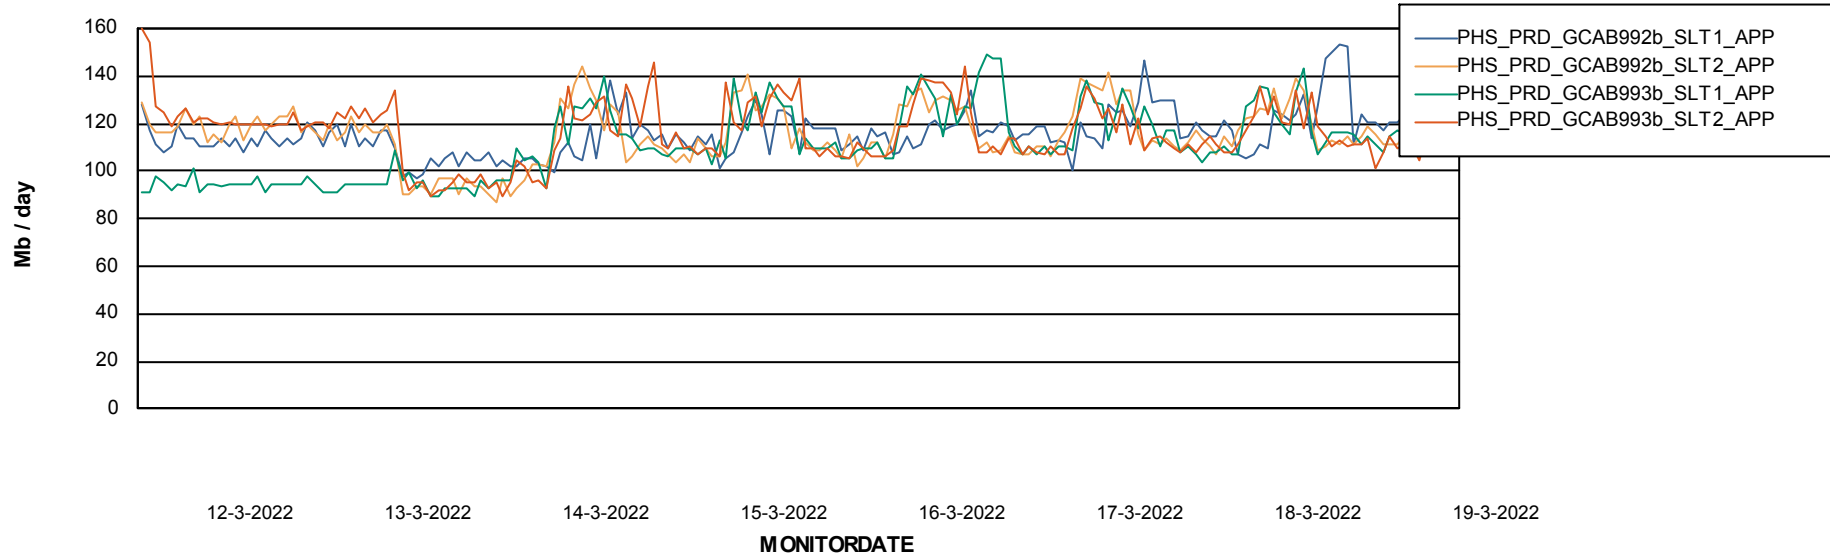

ABSSolute Application Server Services

Avg memory used per ABS Server Service