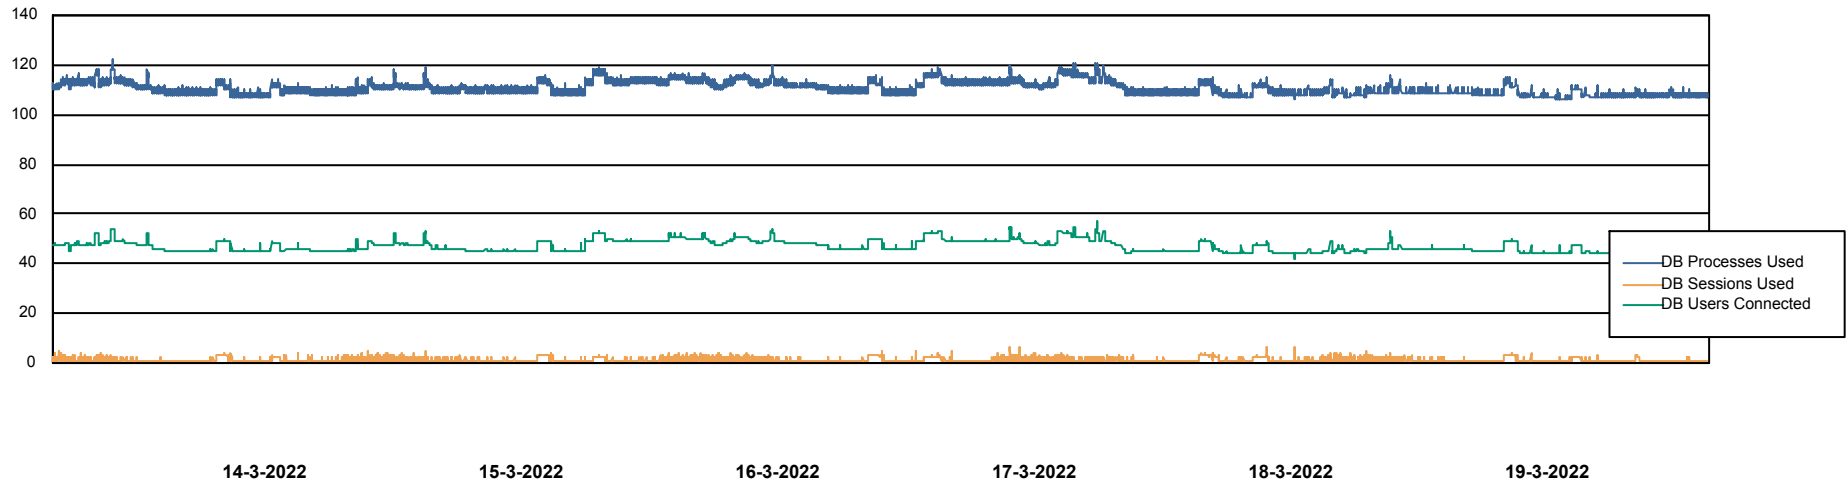

Database Performance PHSDB_Production

DB Processes Max 1,000