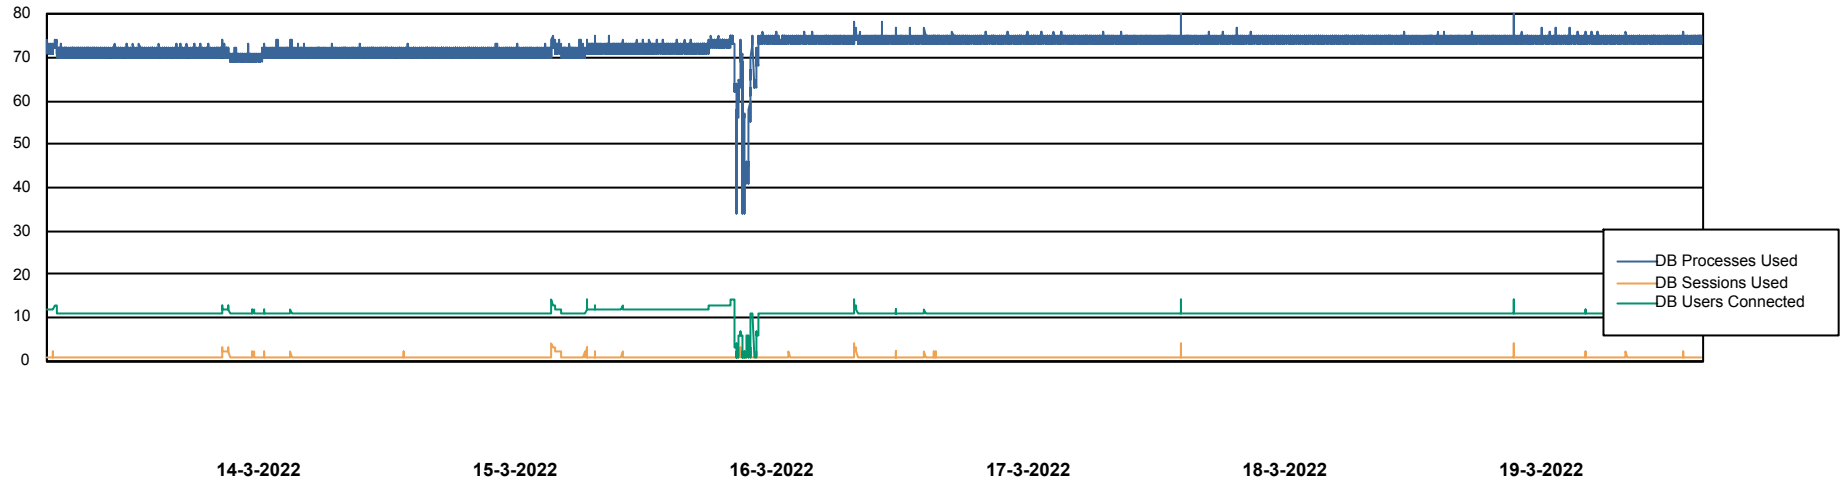

DB Processes Max 1,000

Weekly SLA Customer Report

Customer PHS_Production
Database ID 47

Database Performance PHSDB_Test

DB Processes Max 1,000

Weekly SLA Customer Report

Customer PHS_Production
Database ID 47