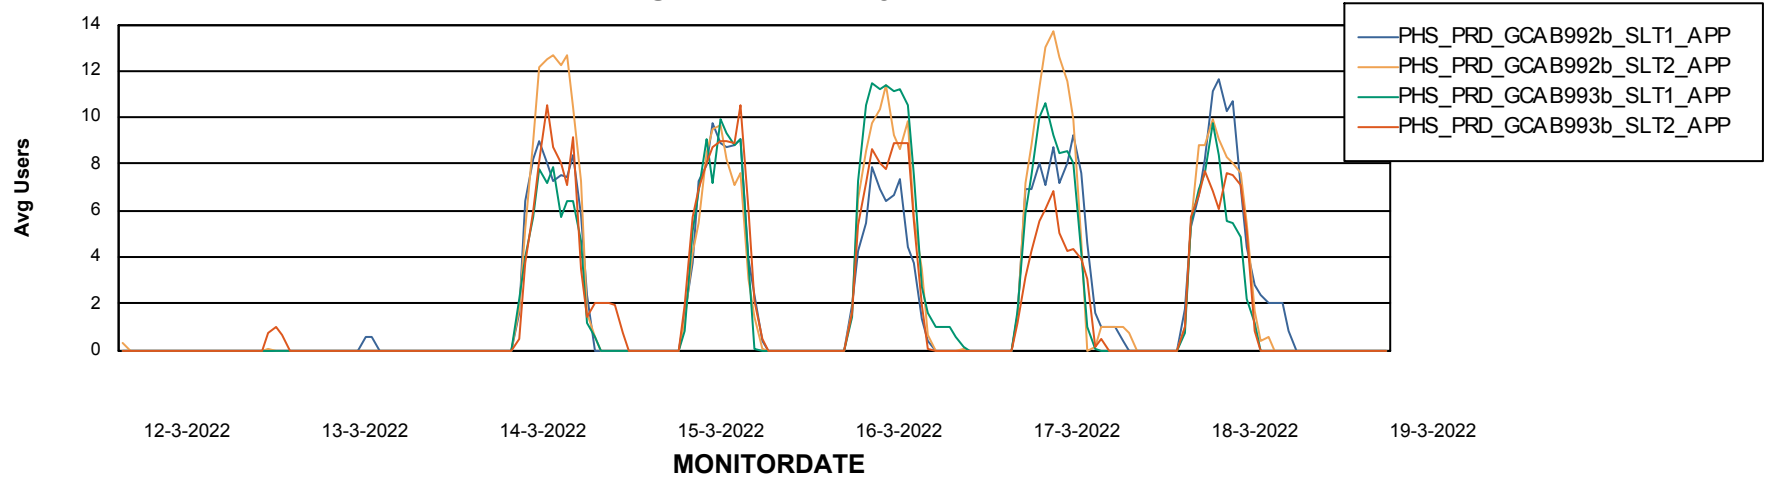

Weekly SLA Customer Report

Customer PHS_Production
Database ID 47

ABSSolute Application Server Services

Avg memory used per ABS Server Service

Avg users per day per ABS server

Weekly SLA Customer Report

Customer PHS_Production
Database ID 47