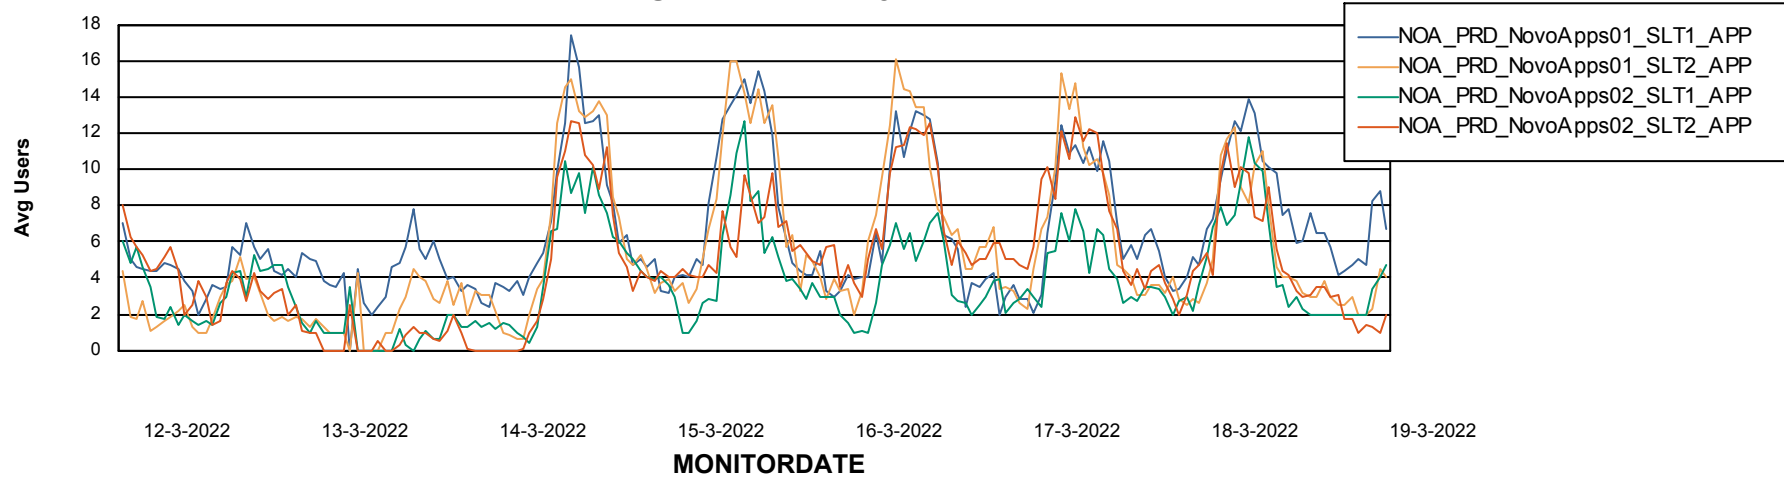

Weekly SLA Customer Report

Customer NOA_Production
Database ID 116

ABSSolute Application Server Services

Avg memory used per ABS Server Service

Avg users per day per ABS server

Weekly SLA Customer Report

Customer NOA_Production
Database ID 116