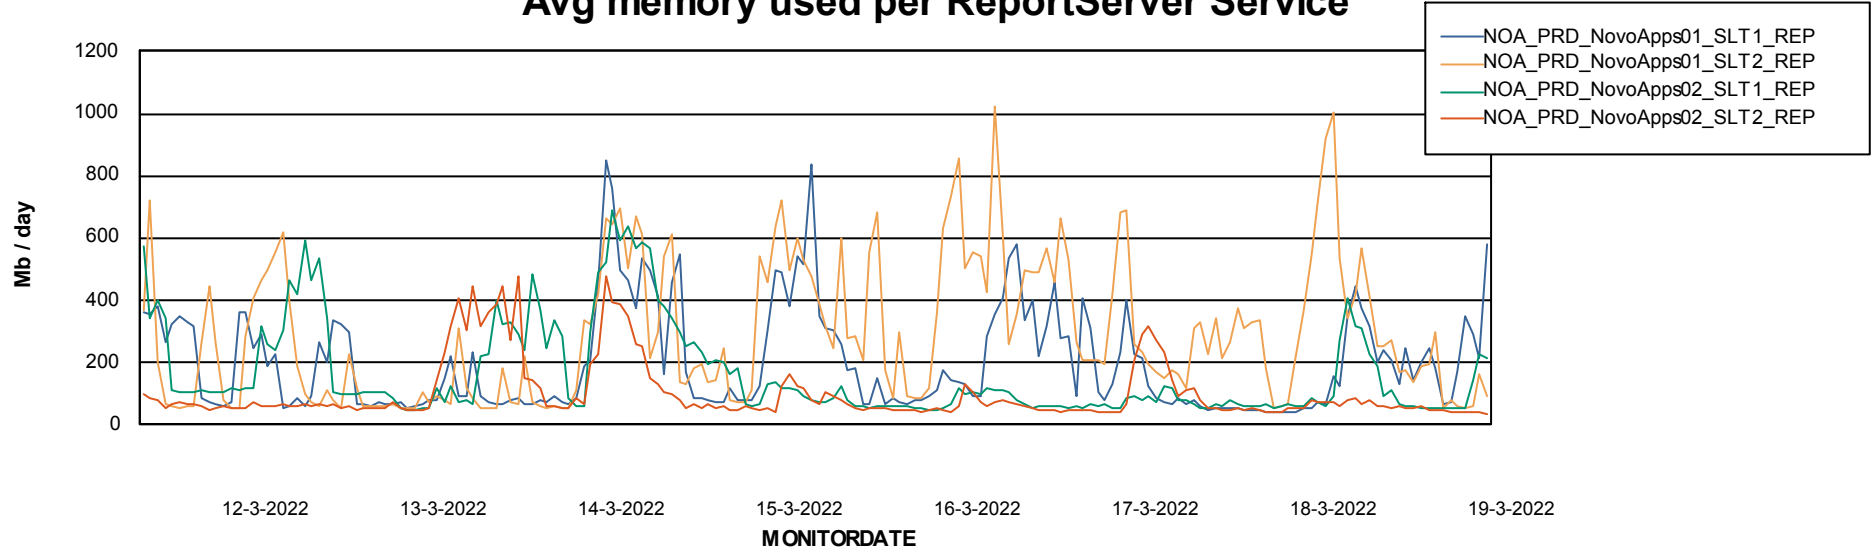

ABSSolute Application ReportServer Services

Avg memory used per ReportServer Service