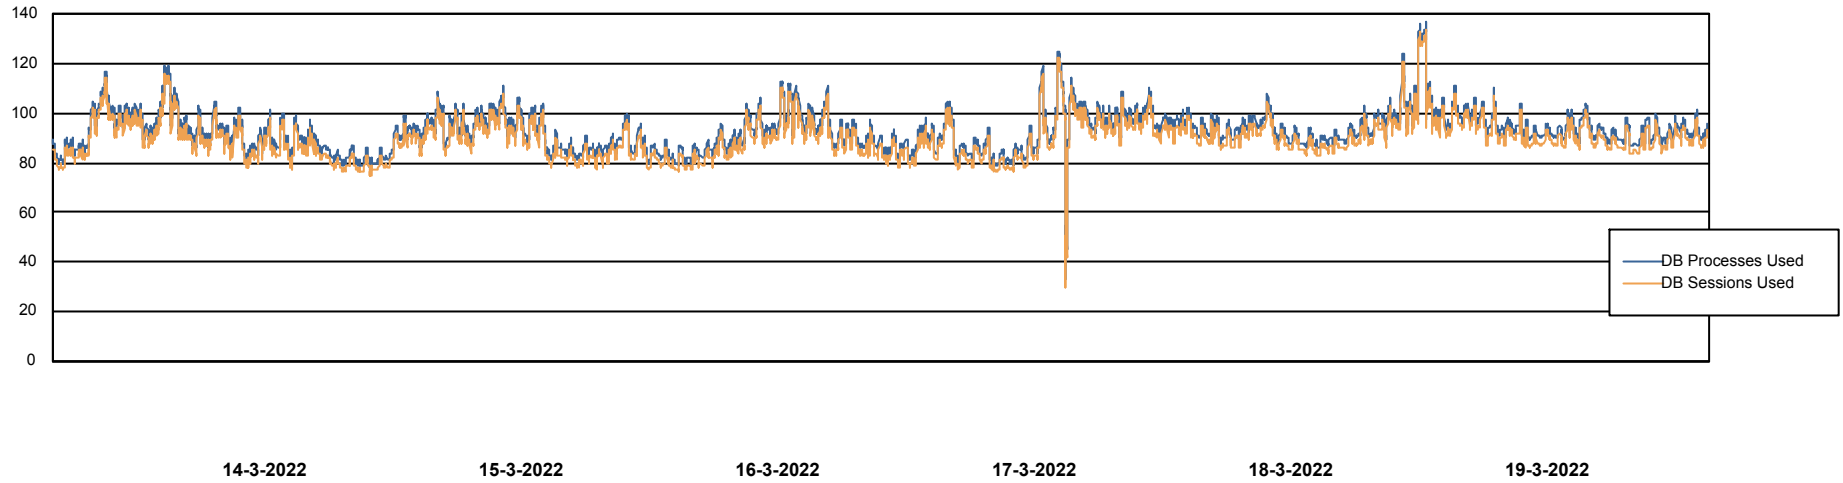

Weekly SLA Customer Report

Customer NOA_Production
Database ID 116

Harddisk Usage NOA_PRD_NovoLink

	Free disk space on C: (%)	Total disk space on C: (Gb)	Used disk space on C: (Gb)
19-3-2022	69	100	31
18-3-2022	69	100	31
17-3-2022	69	100	31
16-3-2022	69	100	31
15-3-2022	68	100	32
14-3-2022	69	100	31
13-3-2022	70	100	30

Weekly SLA Customer Report

Customer NOA_Production
Database ID 116

Database Performance NOA_PRD_NovoABS01_DB

DB Processes Max 300

Weekly SLA Customer Report

Customer NOA_Production
Database ID 116

Database Performance NOA_STB_NovoABS03_DB