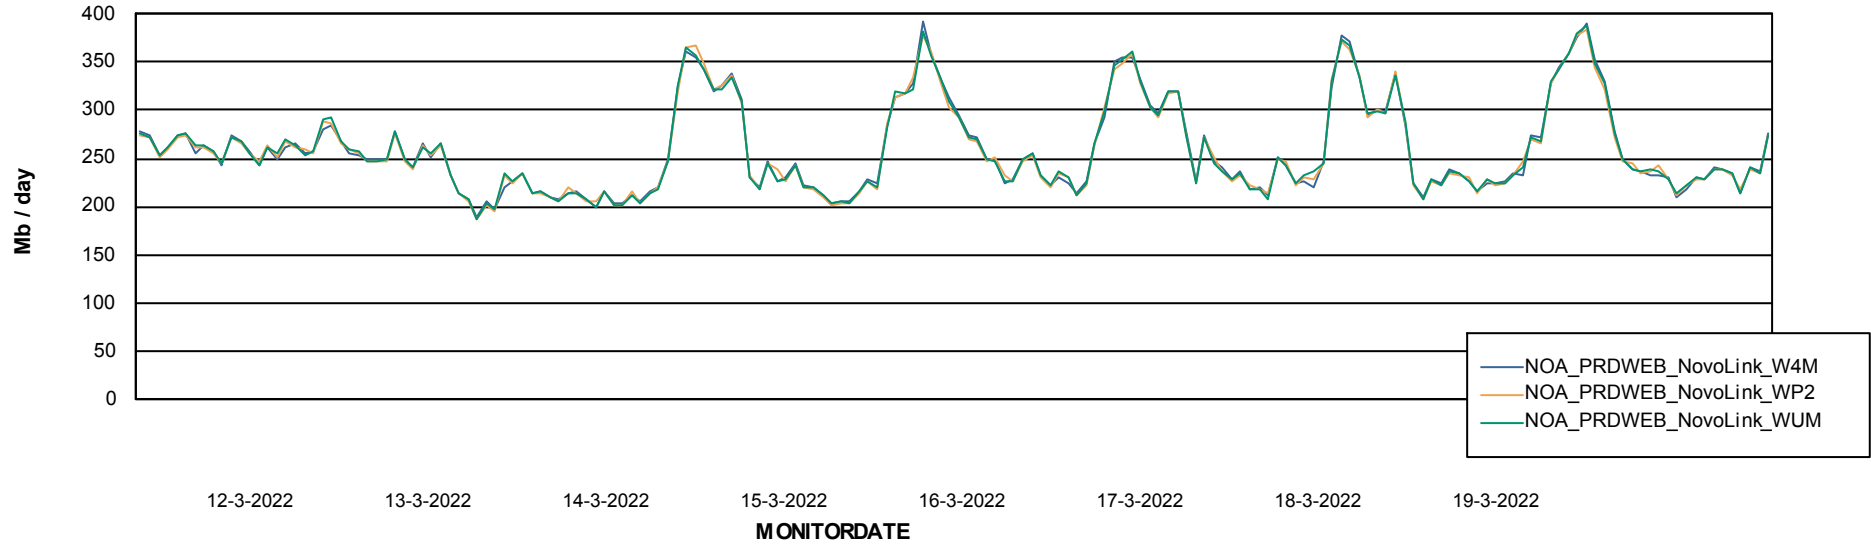

ABSSolute Application ReportServer Services

Avg memory used per ReportServer Service

Weekly SLA Customer Report

Customer NOA_Production
Database ID 116

ABSSolute Web Component Services

Avg memory used per ABS Web component