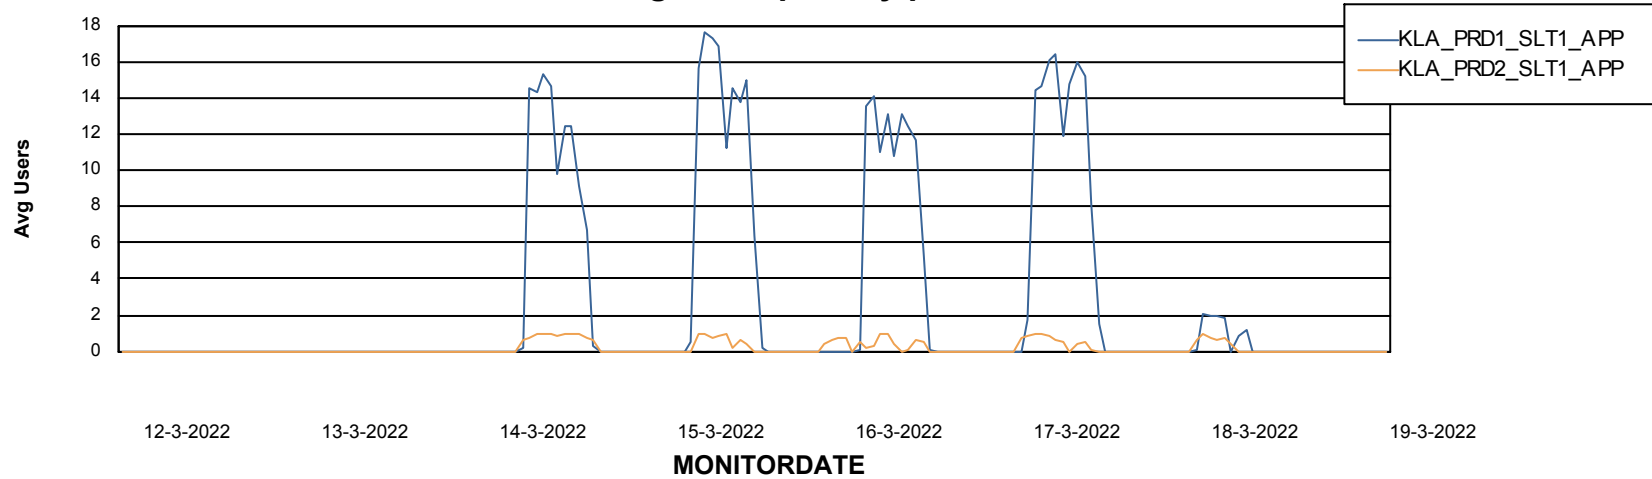

Avg users per day per ABS server