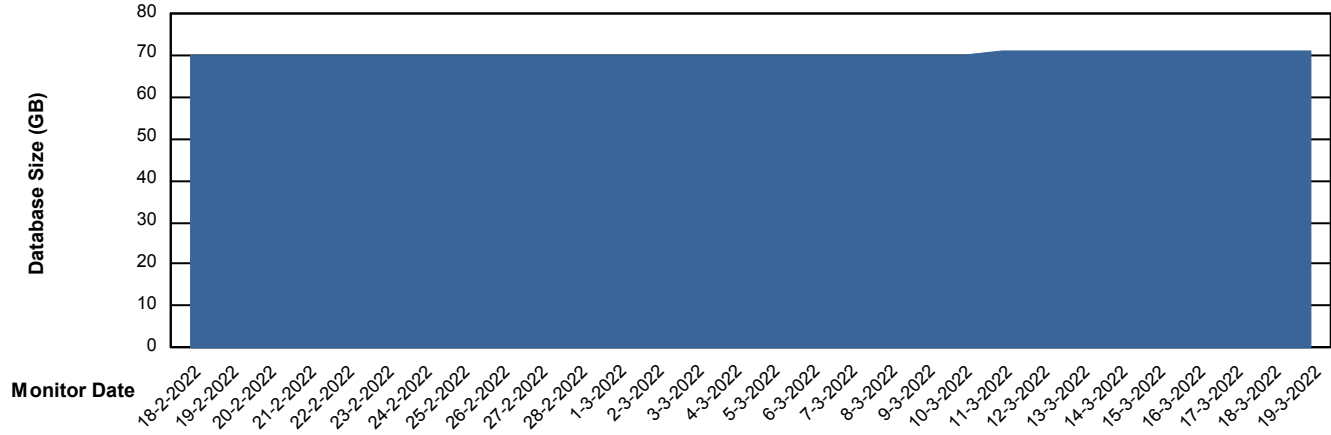

DATABASE SIZE KLA_PRD_KLAHQORA03_DB

Database growth over last month