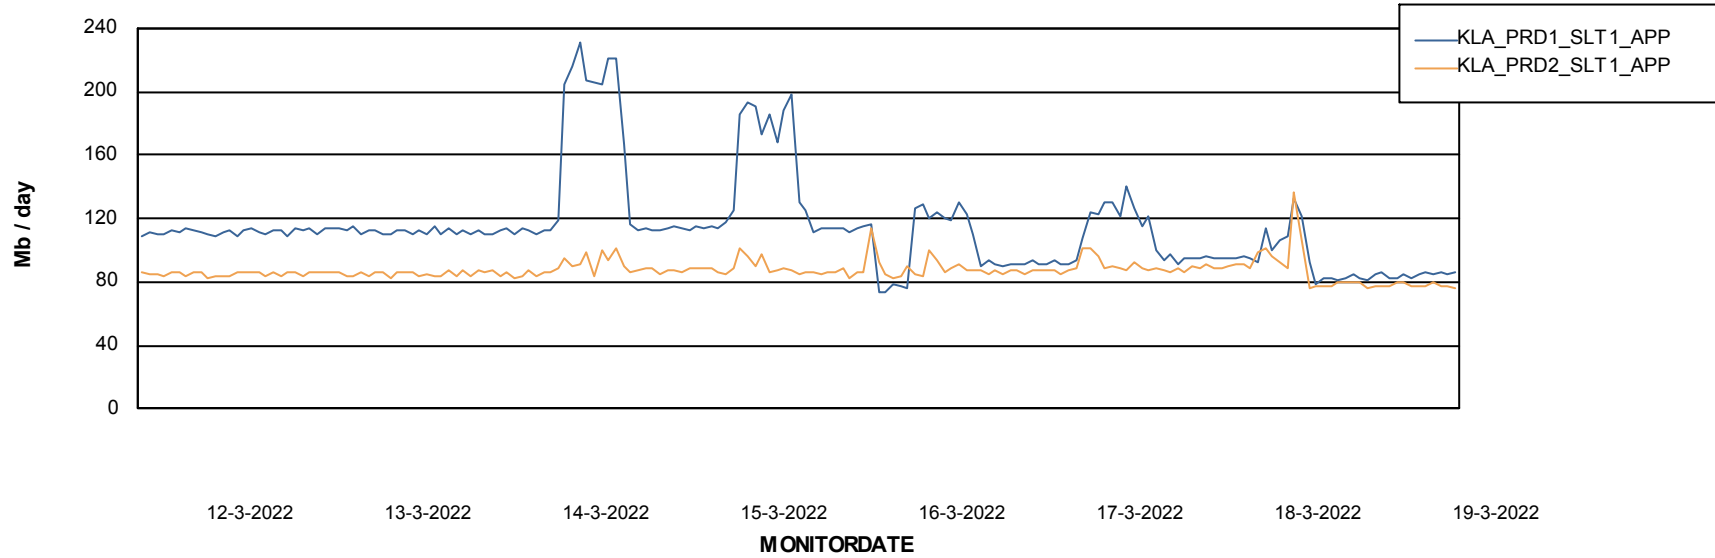

ABSSolute Application Server Services

Avg memory used per ABS Server Service