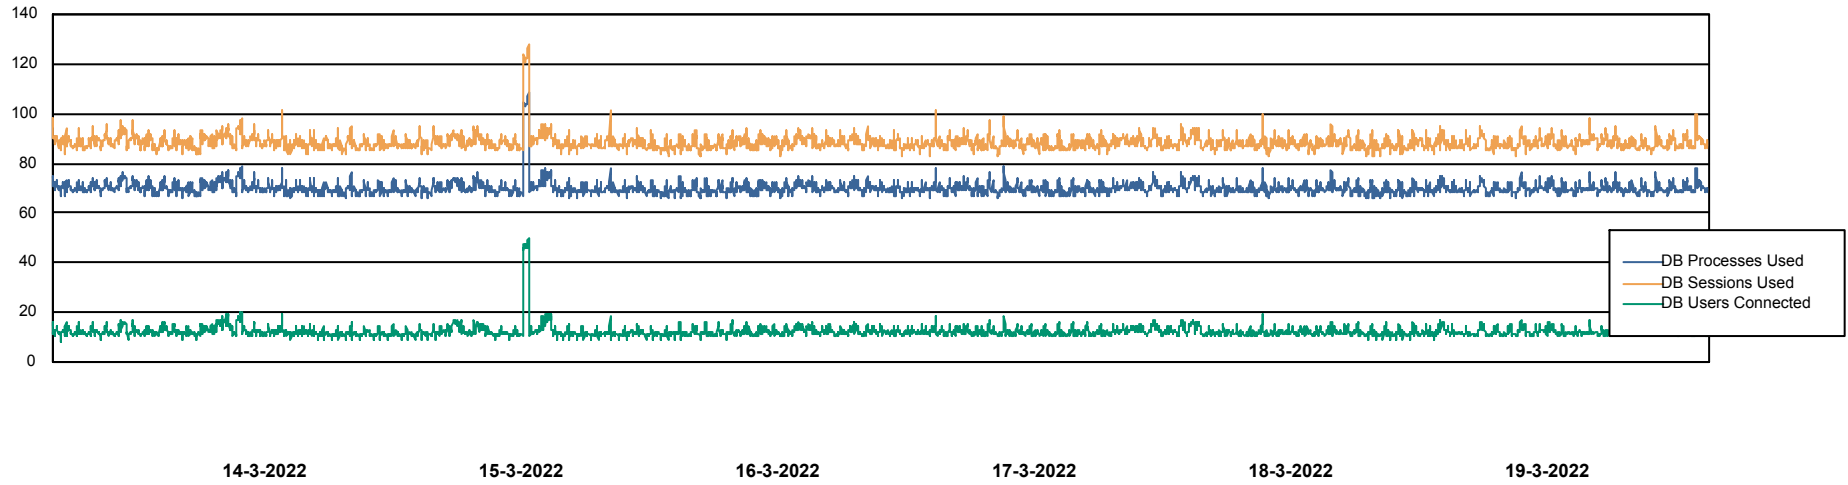

Database Performance BI-DBSRV_DB