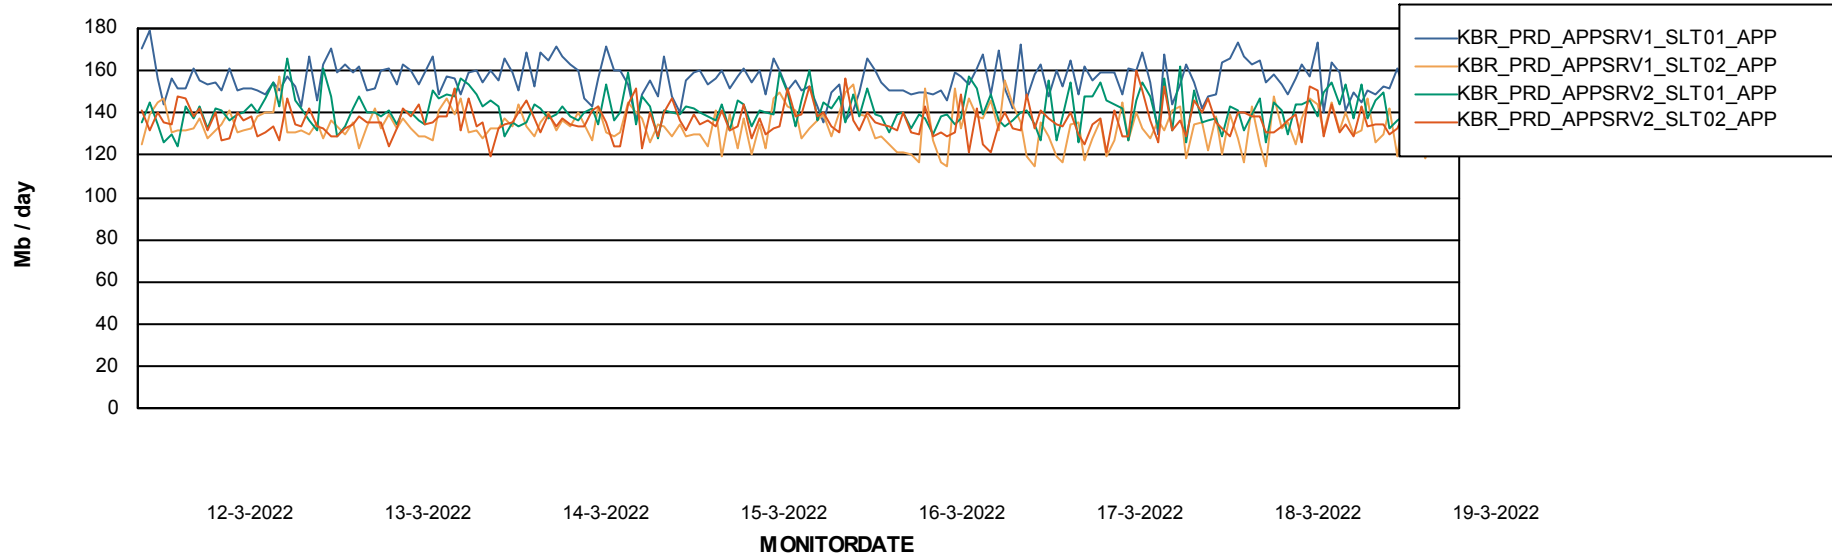

ABSSolute Application Server Services

Avg memory used per ABS Server Service