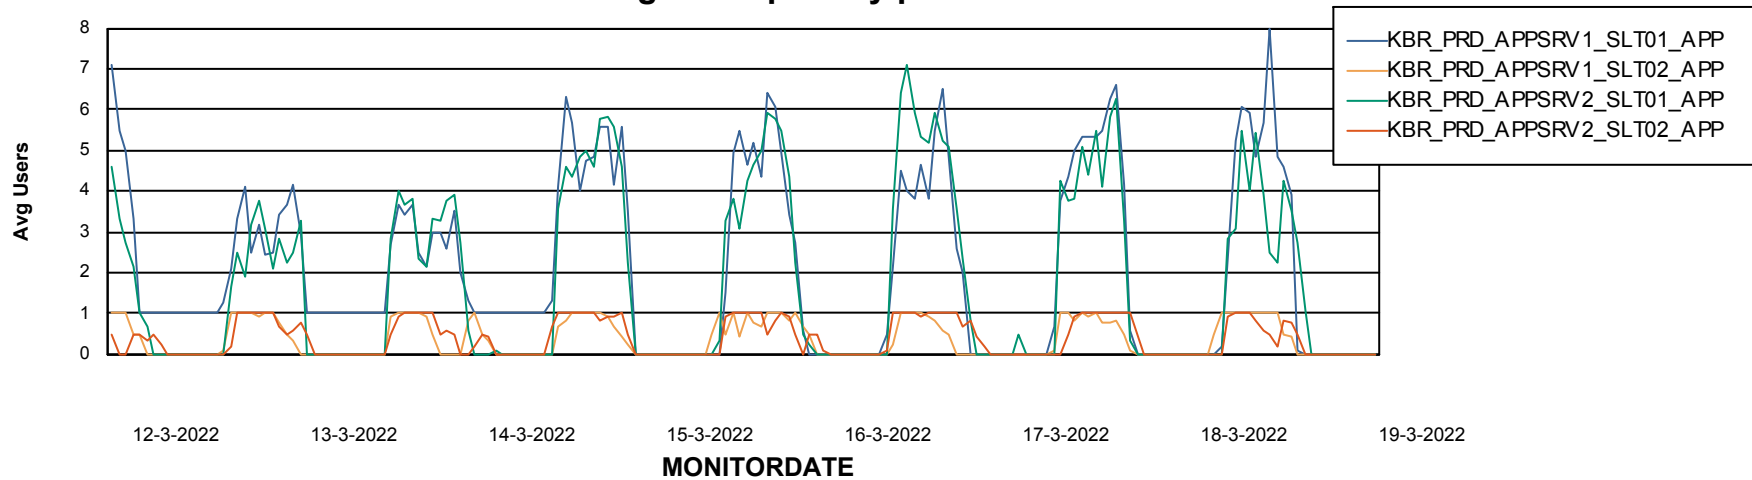

Avg users per day per ABS server