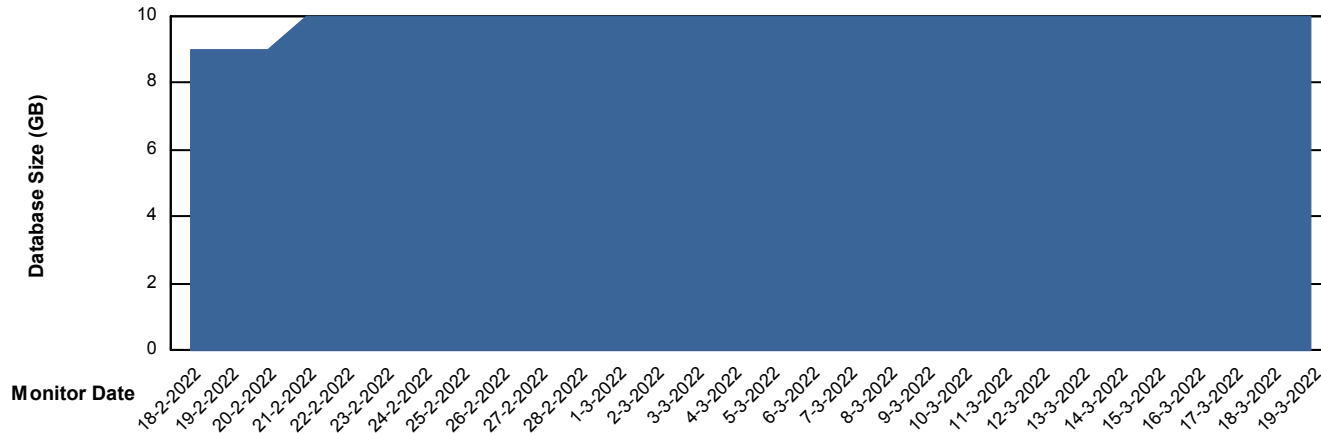

DATABASE SIZE KBR_PRD_DB-SRV1_DB

Database growth over last month