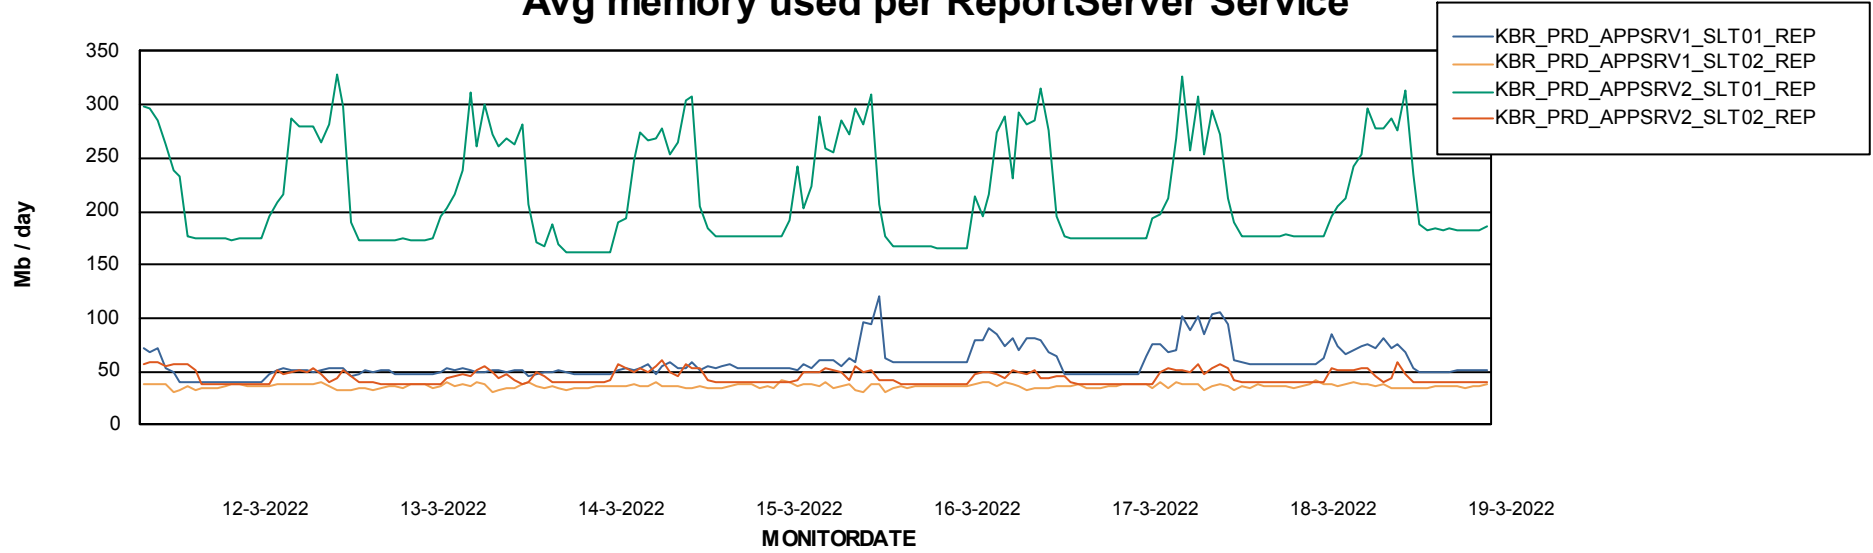

ABSSolute Application Server Services

Avg memory used per ReportServer Service