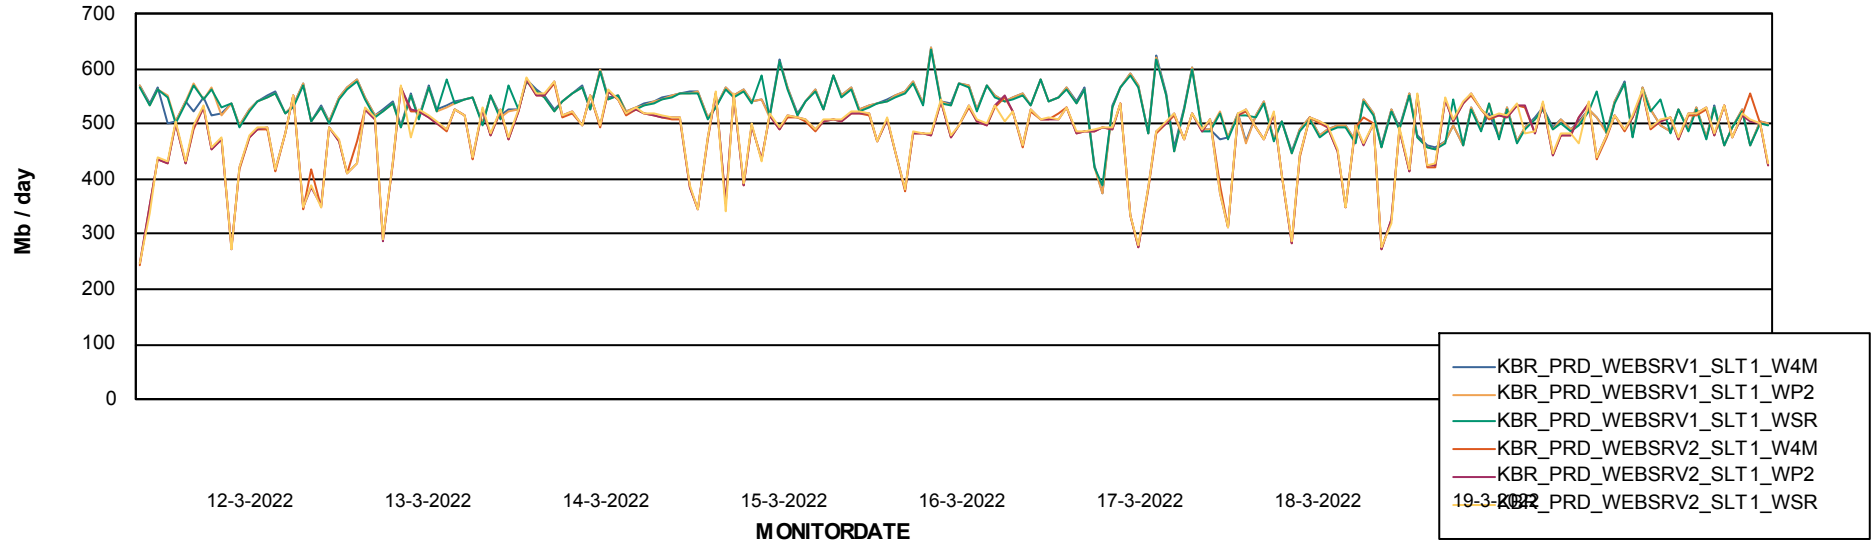

ABSSolute Web Component Services

Avg memory used per ABS Web component