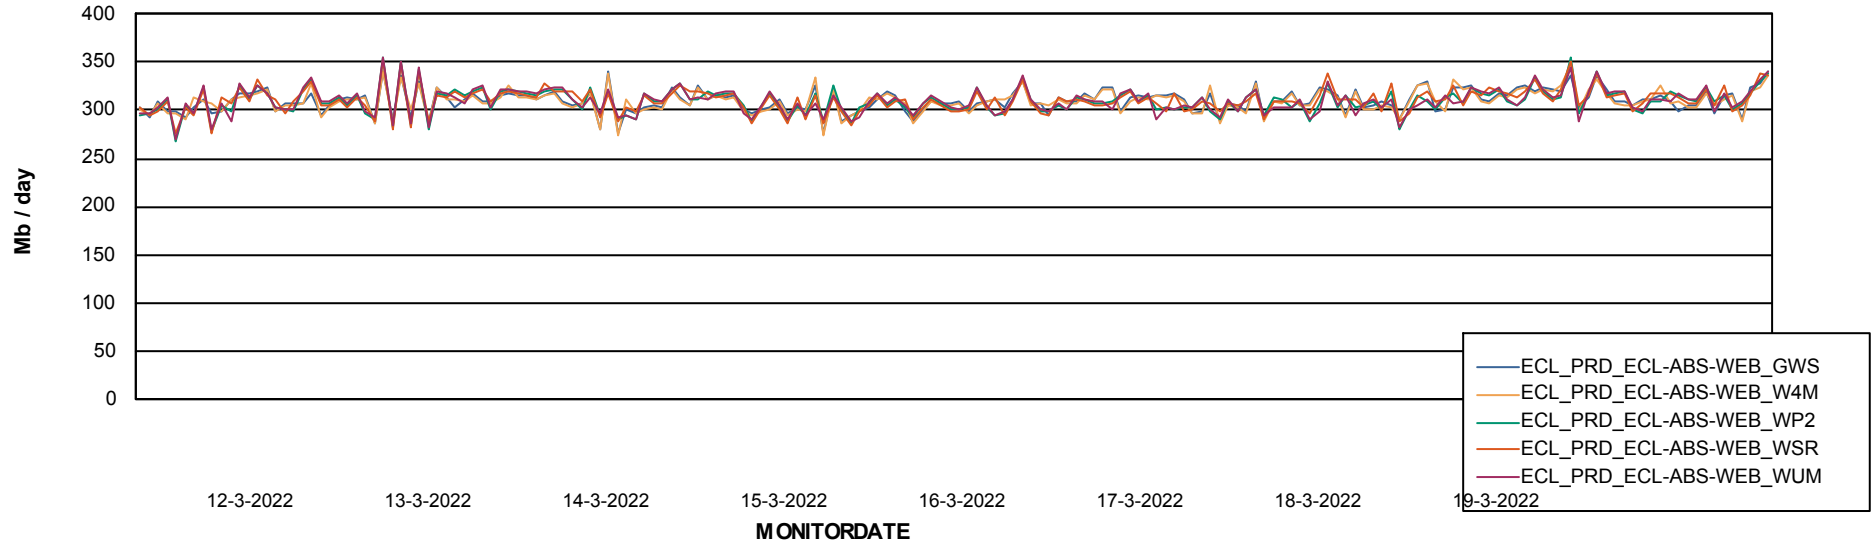

ABSSolute Web Component Services

Avg memory used per ABS Web component