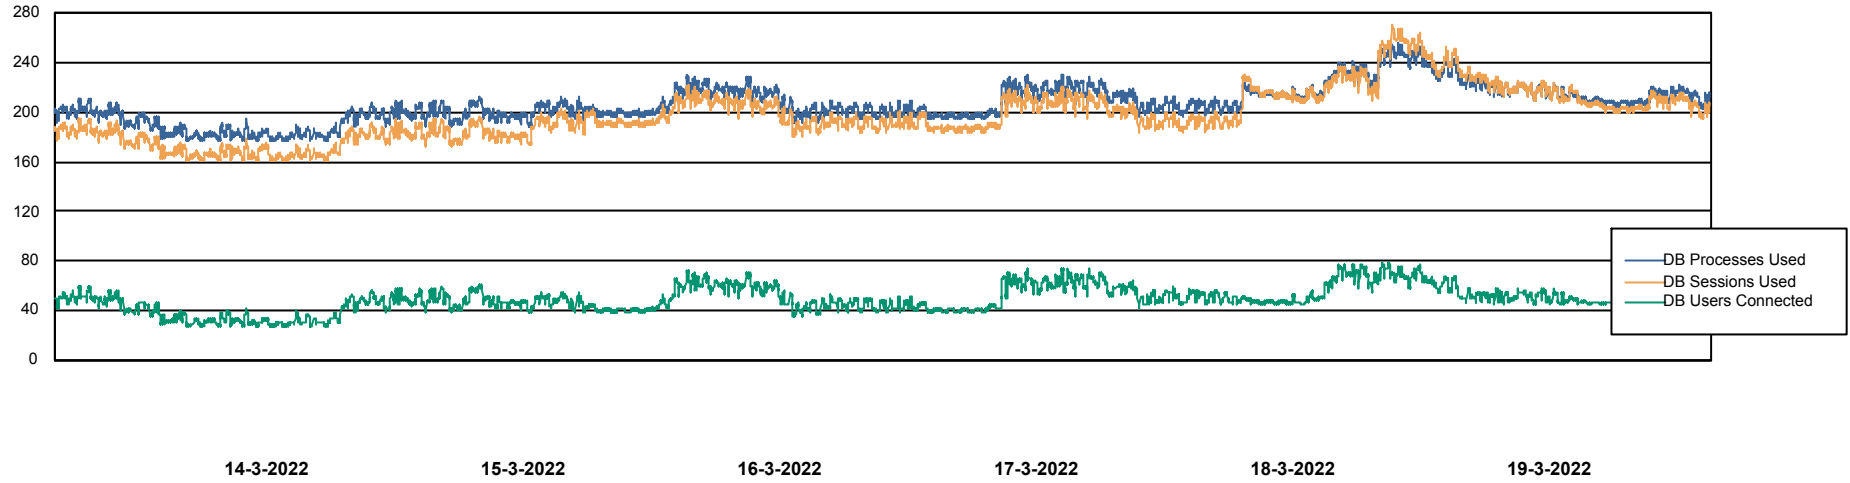

Database Performance ECLDB_Production