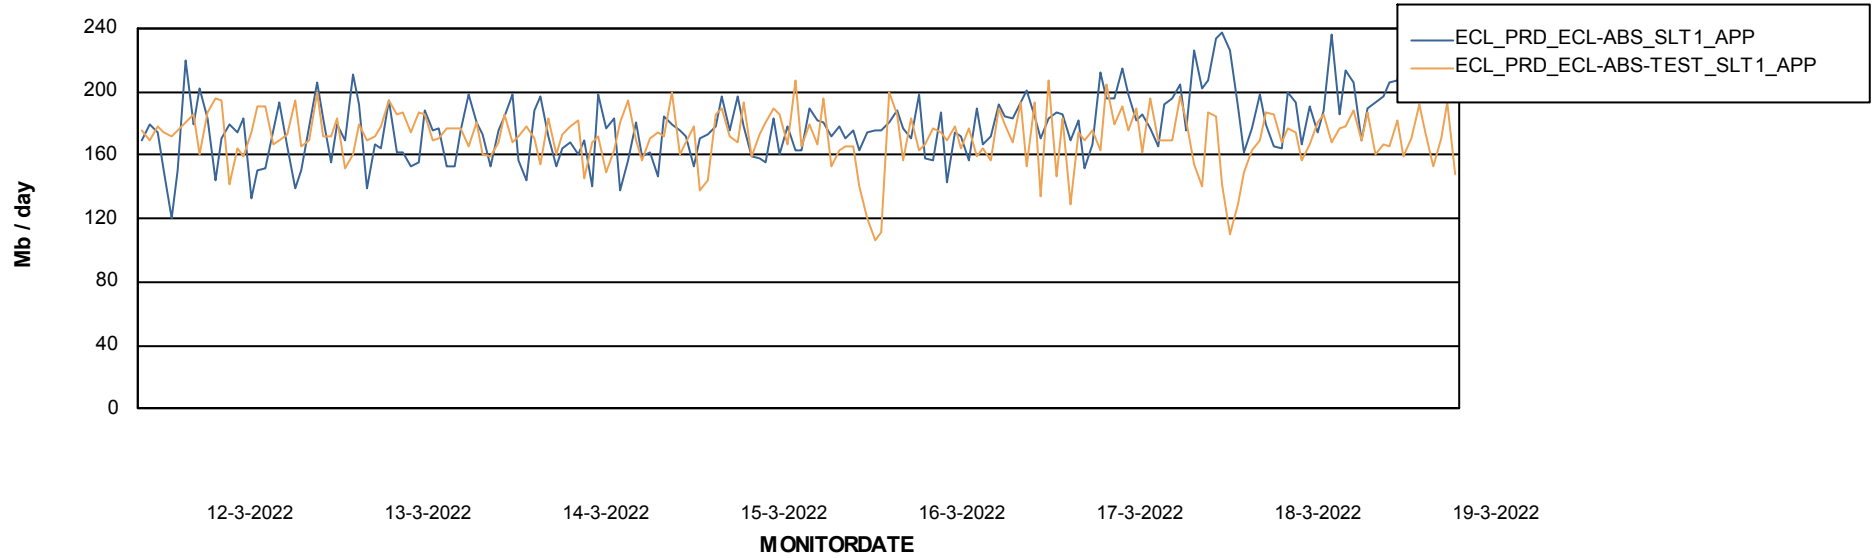

ABSSolute Application Server Services

Avg memory used per ABS Server Service