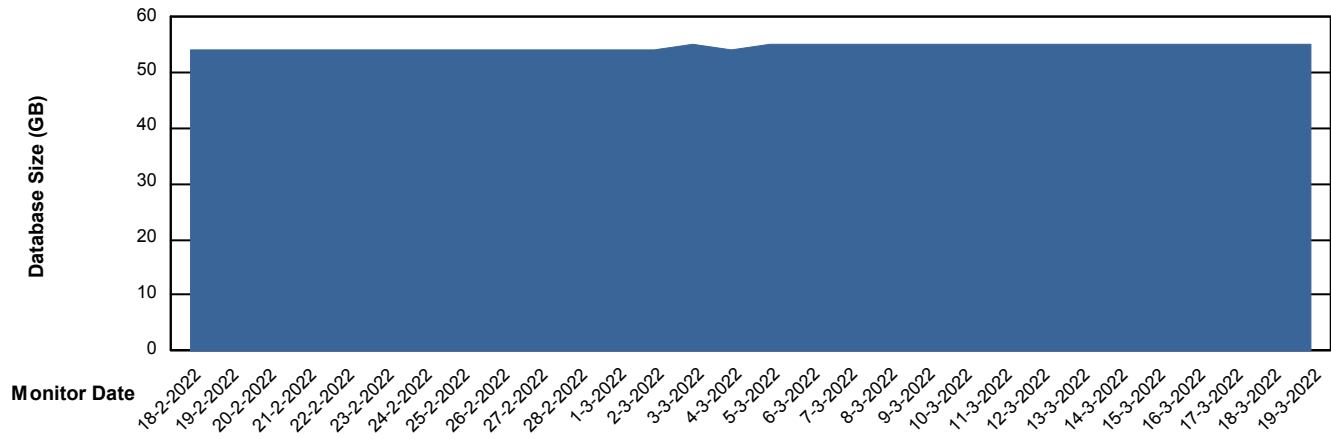

DATABASE SIZE ECLDB_Production

Database growth over last month