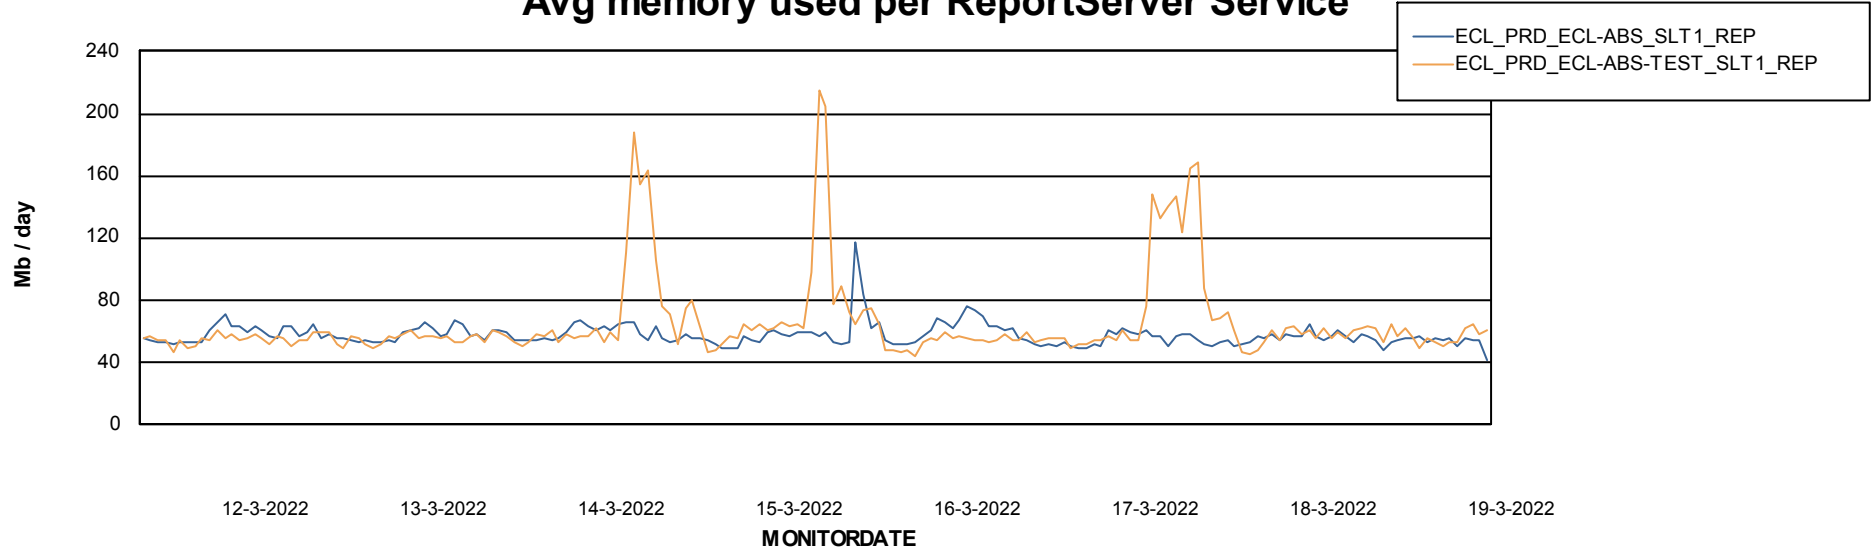

ABSSolute Application ReportServer Services

Avg memory used per ReportServer Service