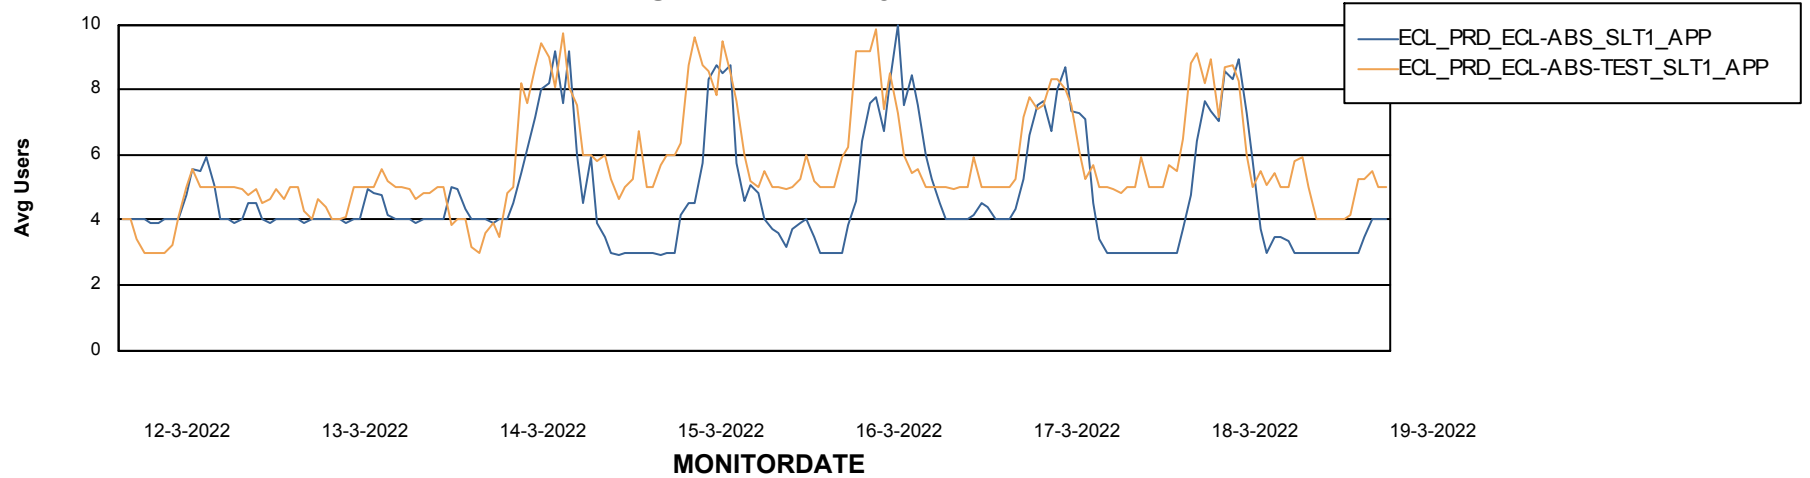

Avg users per day per ABS server