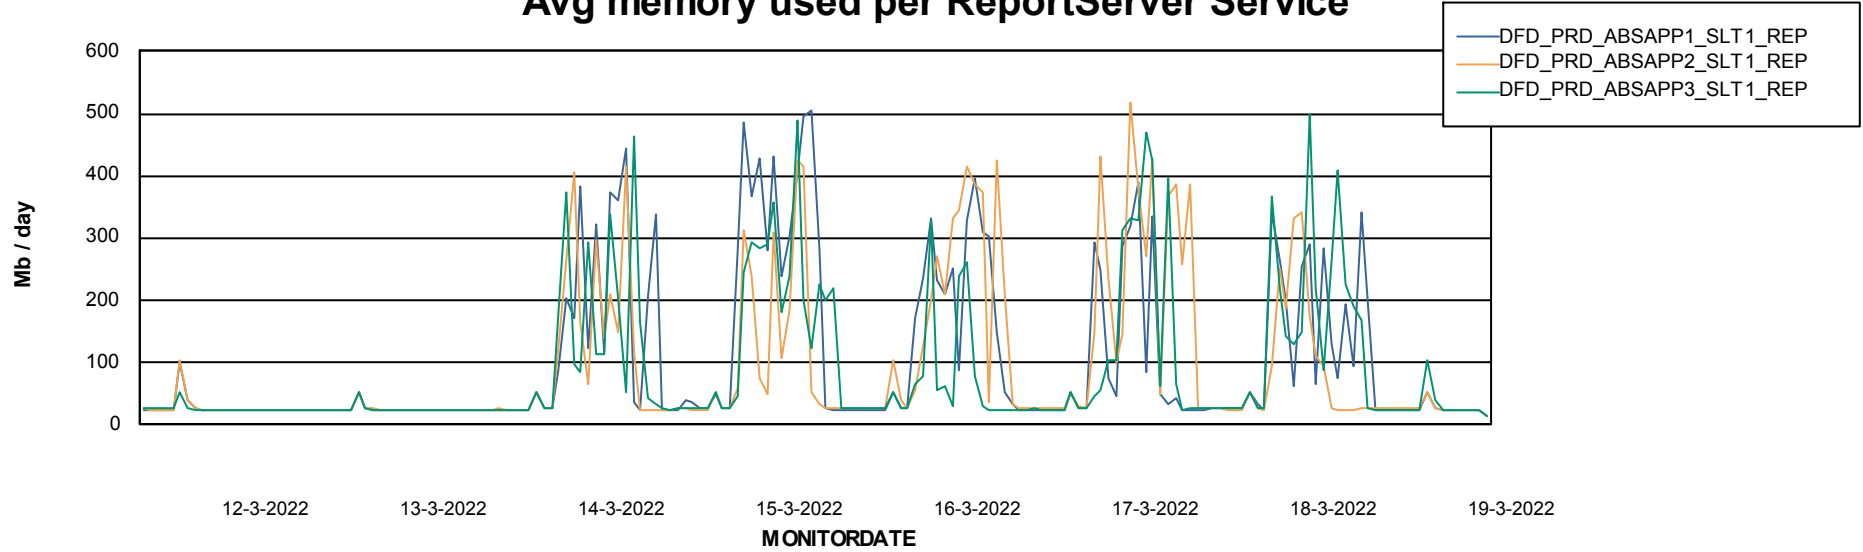

ABSSolute Application ReportServer Services

Avg memory used per ReportServer Service