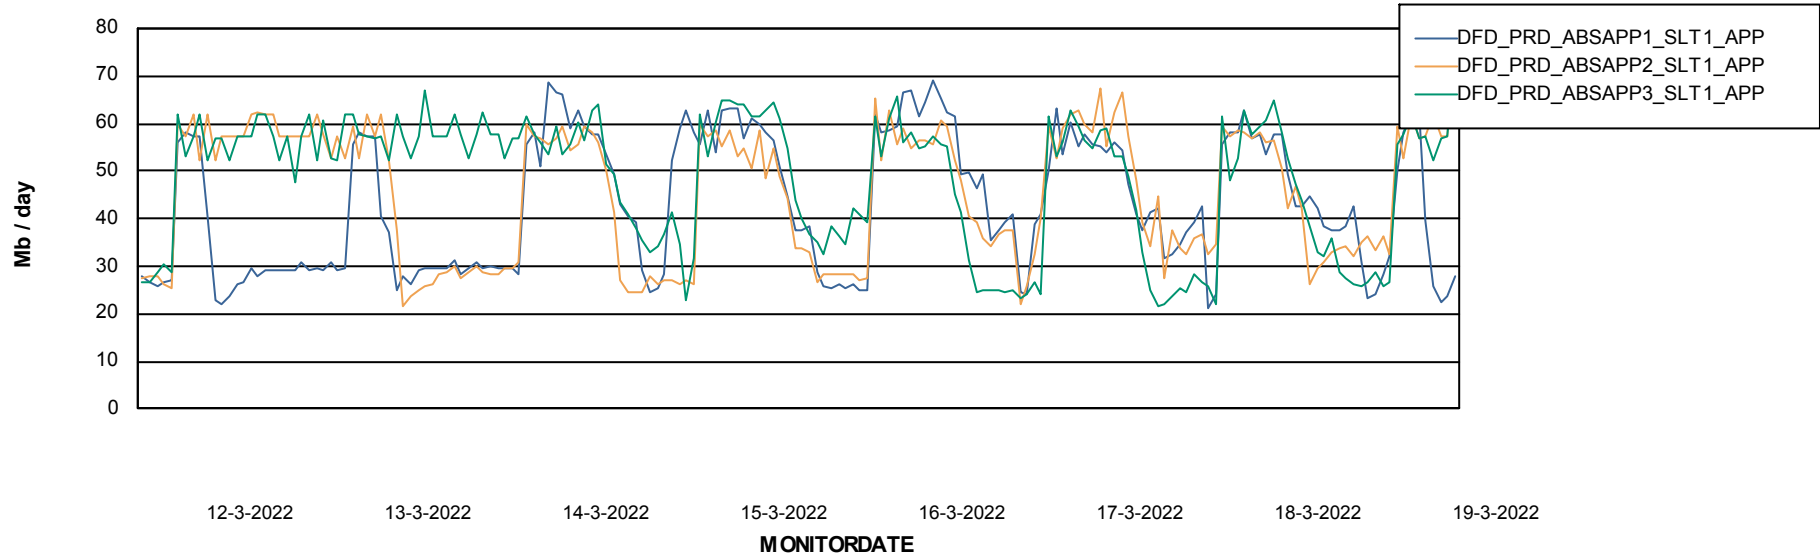

Weekly SLA Customer Report

Customer DFD_Production
Database ID 39

Database Performance DFDDB_Production

DB Processes Max 600
DB Sessions Max 4

Weekly SLA Customer Report

Customer DFD_Production
 Database ID 39

DATABASE SIZE DFDDDB_Production

Database growth over last month

Database Tablespace DFDDDB_Production

Date	Tablespace Name	Filesize (Gb)	Usedsize (Gb)	Percentage free
19-3-2022	ABSDATA	83	0	100
	INDX	161	0	100
18-3-2022	ABSDATA	83	0	100
	INDX	161	0	100
17-3-2022	ABSDATA	83	0	100
	INDX	161	0	100
16-3-2022	ABSDATA	83	0	100
	INDX	161	0	100
15-3-2022	ABSDATA	83	0	100
	INDX	161	0	100
14-3-2022	ABSDATA	83	0	100
	INDX	161	0	100
13-3-2022	ABSDATA	83	0	100
	INDX	161	0	100

Weekly SLA Customer Report

Customer DFD_Production
Database ID 39

ABSSolute Application Server Services

Avg memory used per ABS Server Service

Avg users per day per ABS server

Weekly SLA Customer Report

Customer DFD_Production
Database ID 39