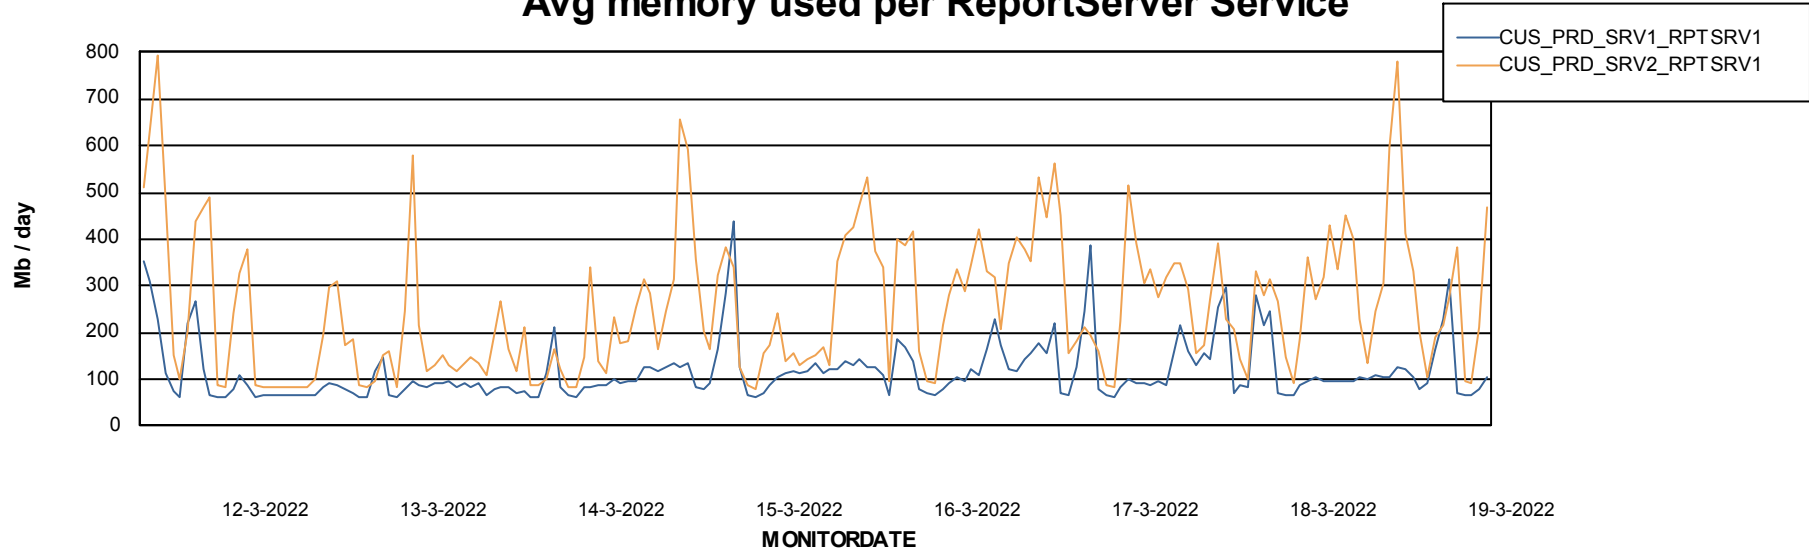

ABSSolute Web Component Services

Avg memory used per ReportServer Service