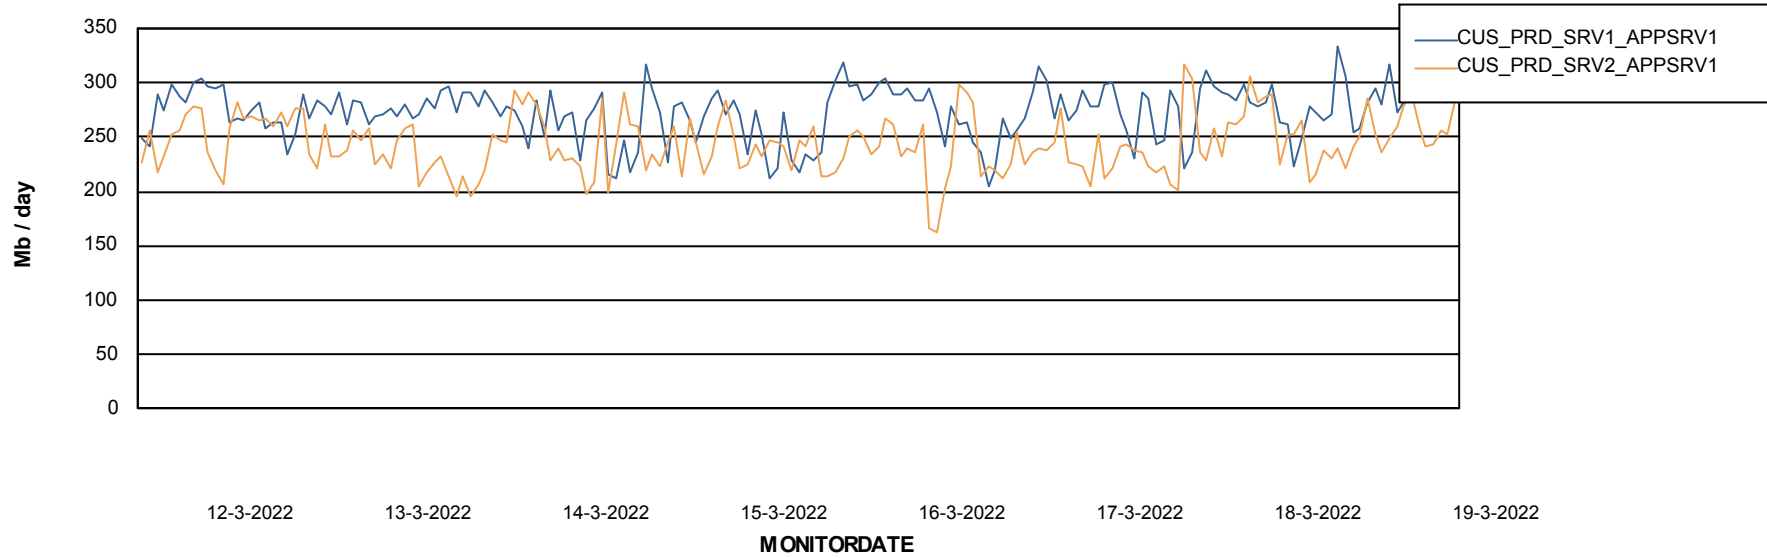

ABSolute Application Server Services

Avg memory used per ABS Server Service