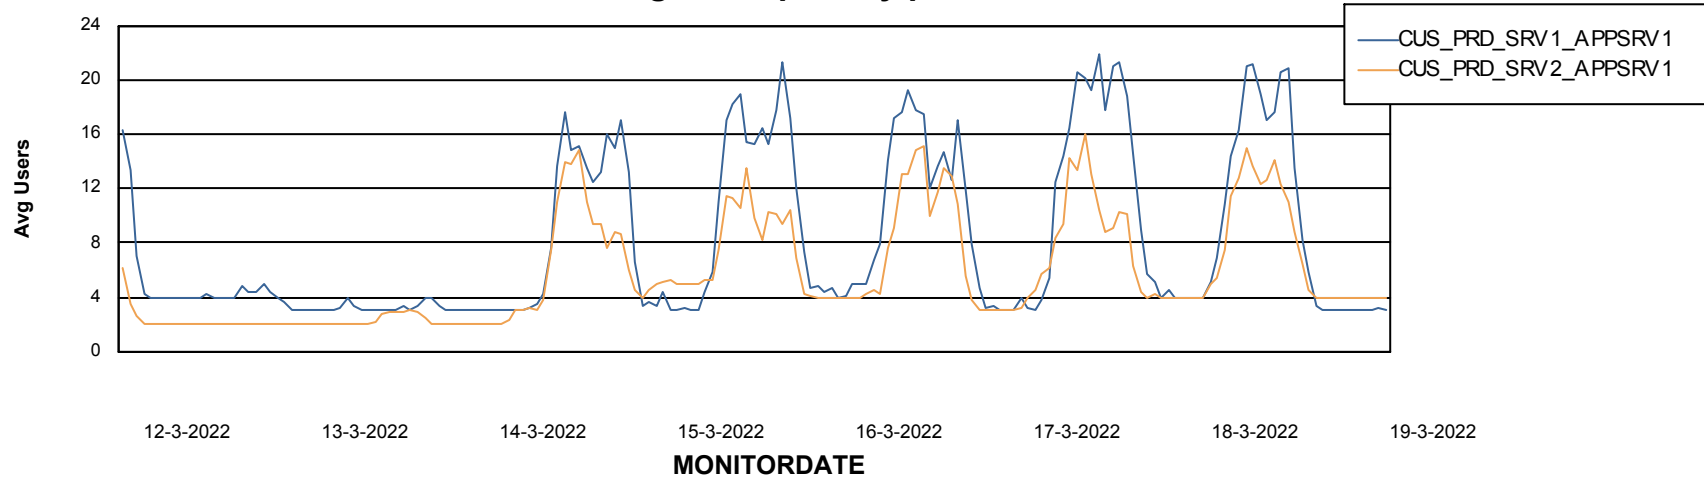

Weekly SLA Customer Report

Customer CUS_Production
Database ID 131

ABSolute Application Server Services

Avg memory used per ABS Server Service

Avg users per day per ABS server

Weekly SLA Customer Report

Customer CUS_Production
Database ID 131