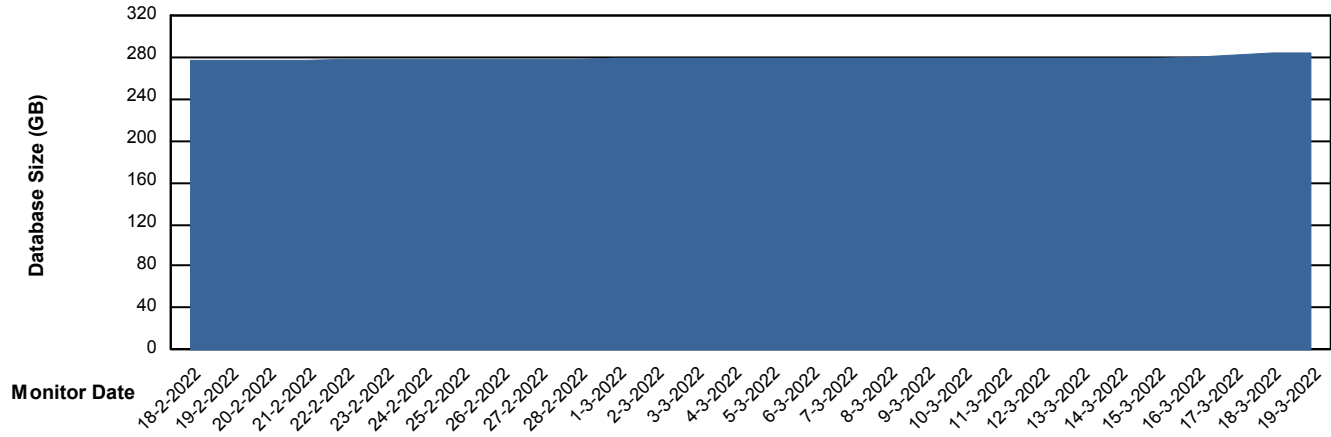

DATABASE SIZE CLODB_PRD_CLO-ORA01

Database growth over last month