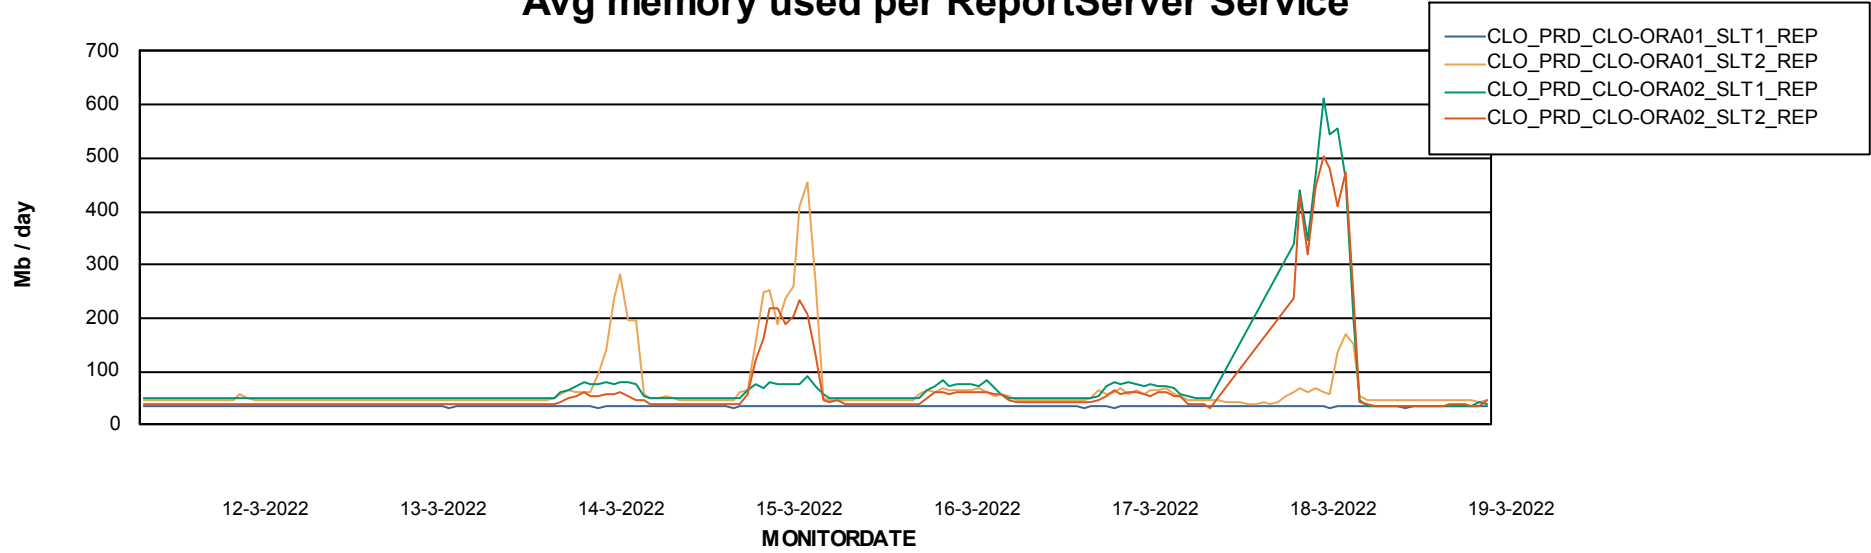

Avg users per day per ABS server

Weekly SLA Customer Report

Customer CLO Production
Database ID 38

ABSSolute Application ReportServer Services

Avg memory used per ReportServer Service

Weekly SLA Customer Report