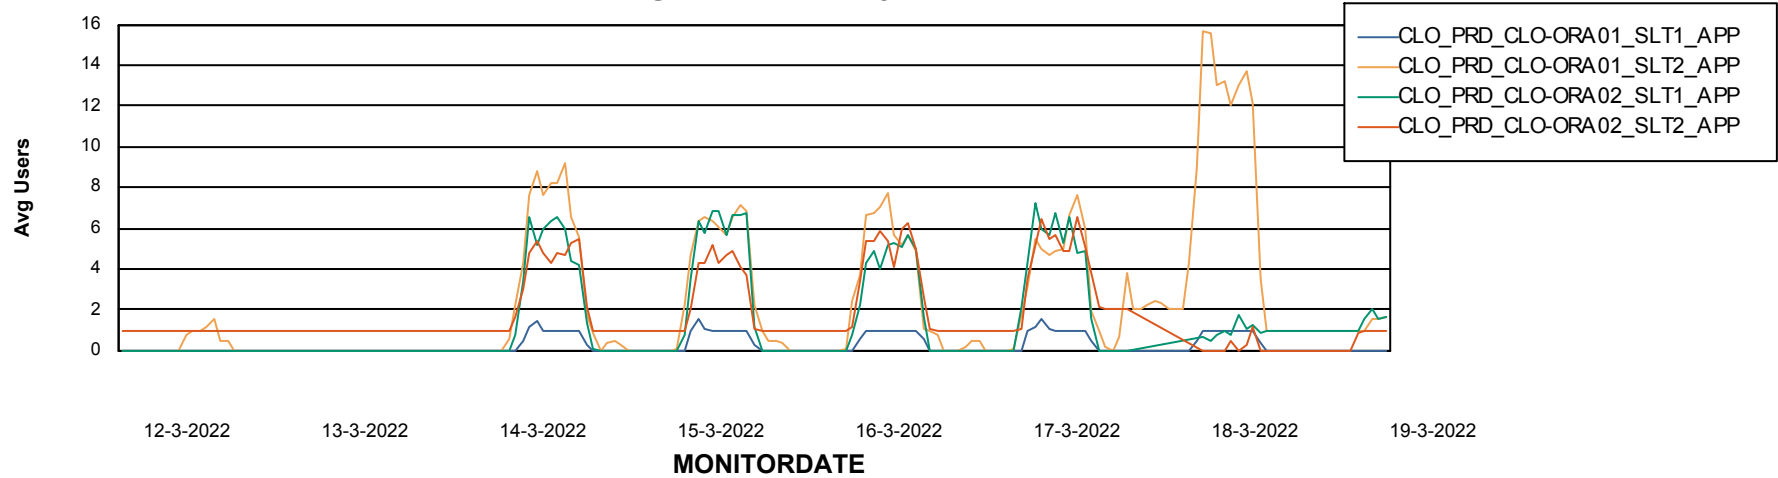

Avg users per day per ABS server