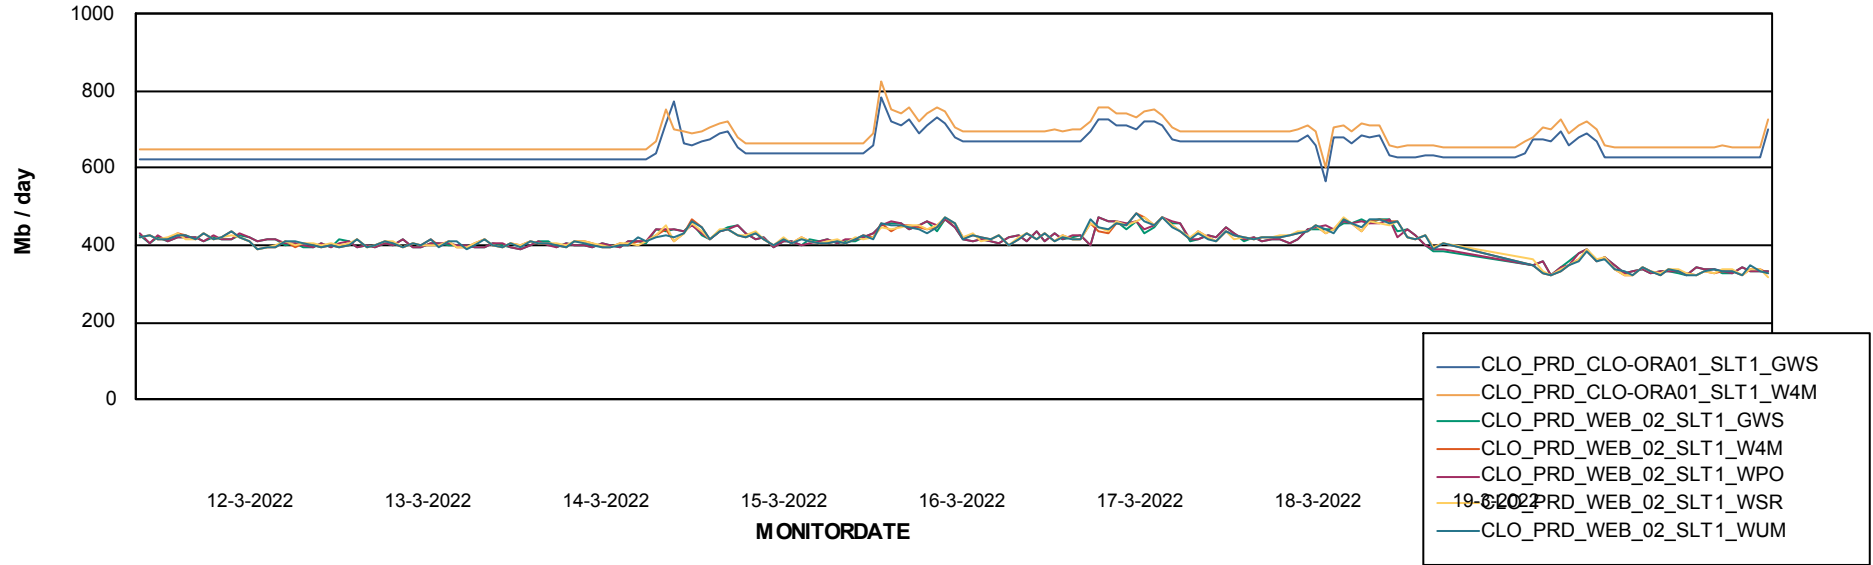

ABSSolute Web Component Services

Avg memory used per ABS Web component