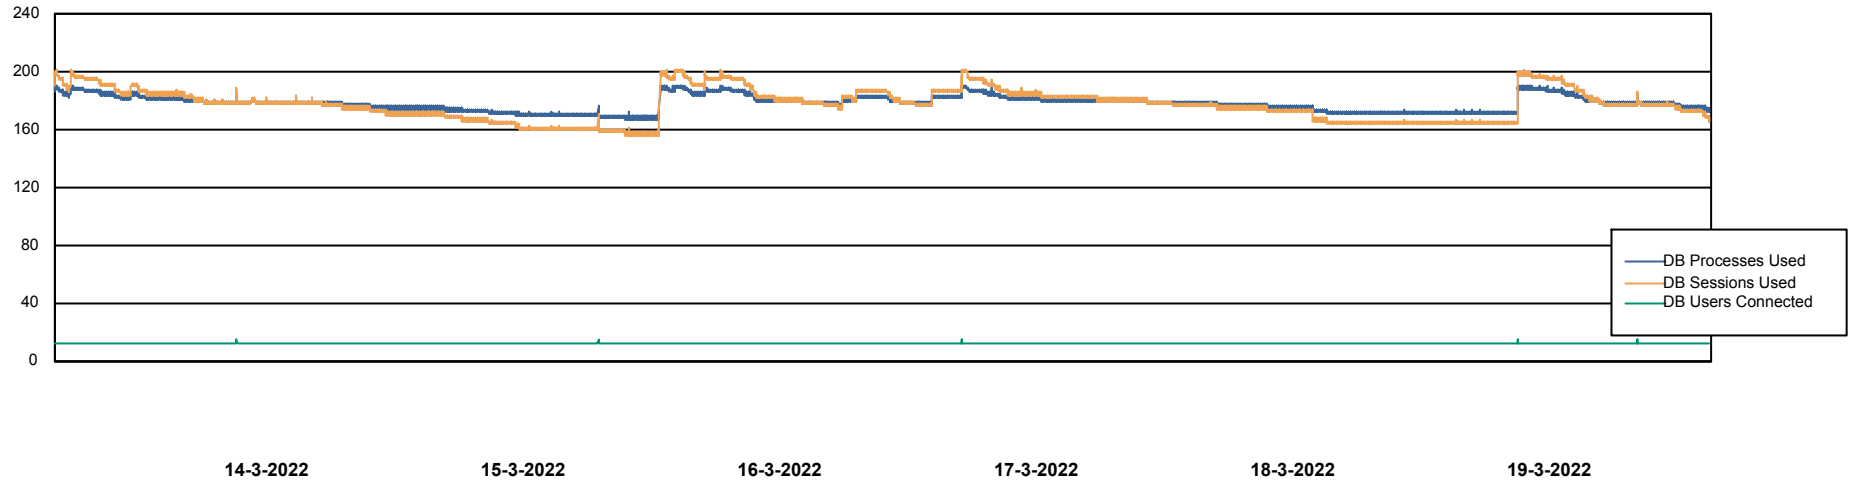

DB Processes Max 1,000

Weekly SLA Customer Report

Customer CLO Production
Database ID 38

Database Performance CLODB_TEST_CLO-ORA02

DB Processes Max 1,000

Weekly SLA Customer Report

Customer CLO Production
Database ID 38