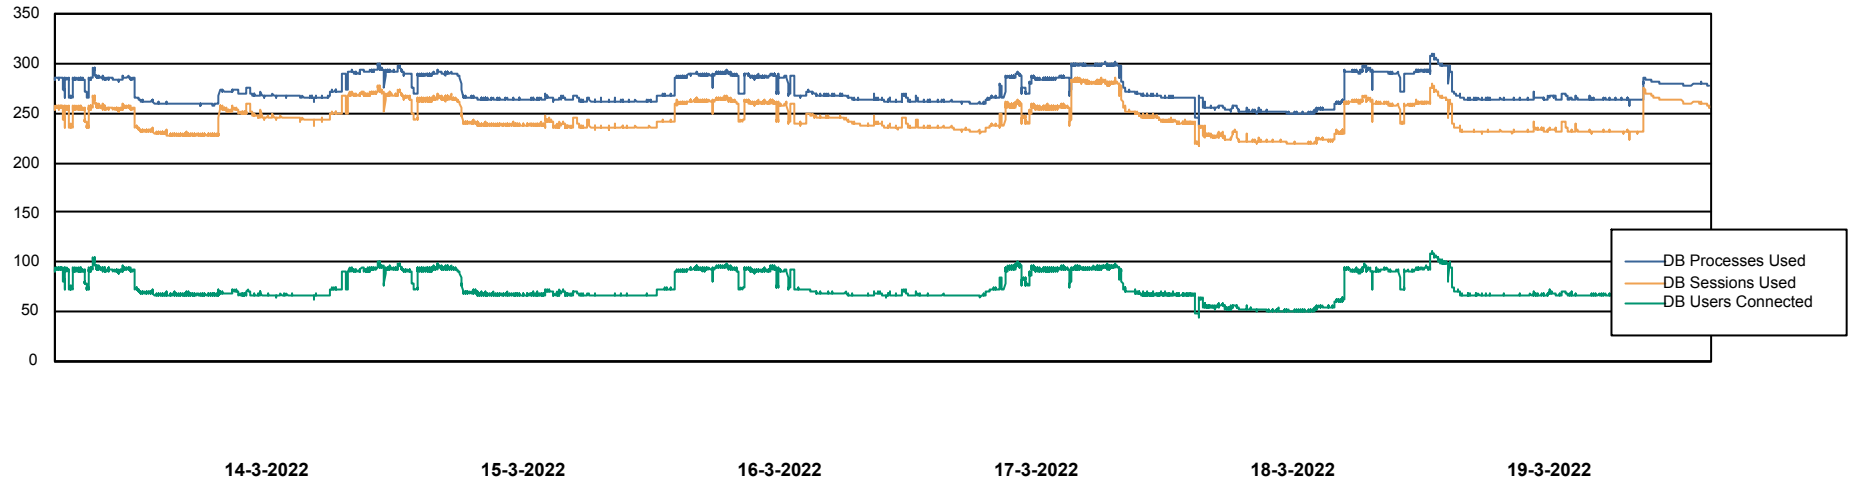

Database Performance CLODB_PRD_CLO-ORA01

DB Processes Max 1,000