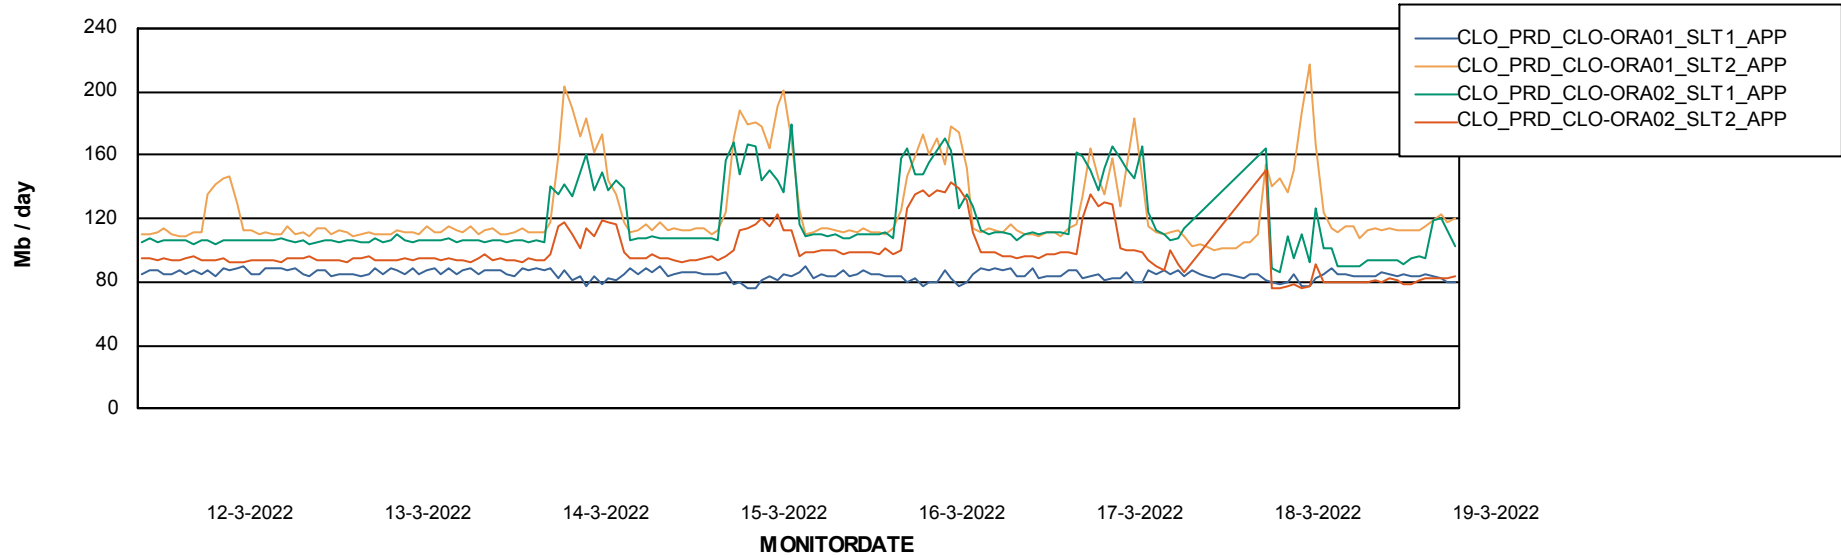

Standby Database Health CLO Production

Recovery lag for last 7 days

Weekly SLA Customer Report

Customer CLO Production
Database ID 38

ABSSolute Application Server Services

Avg memory used per ABS Server Service