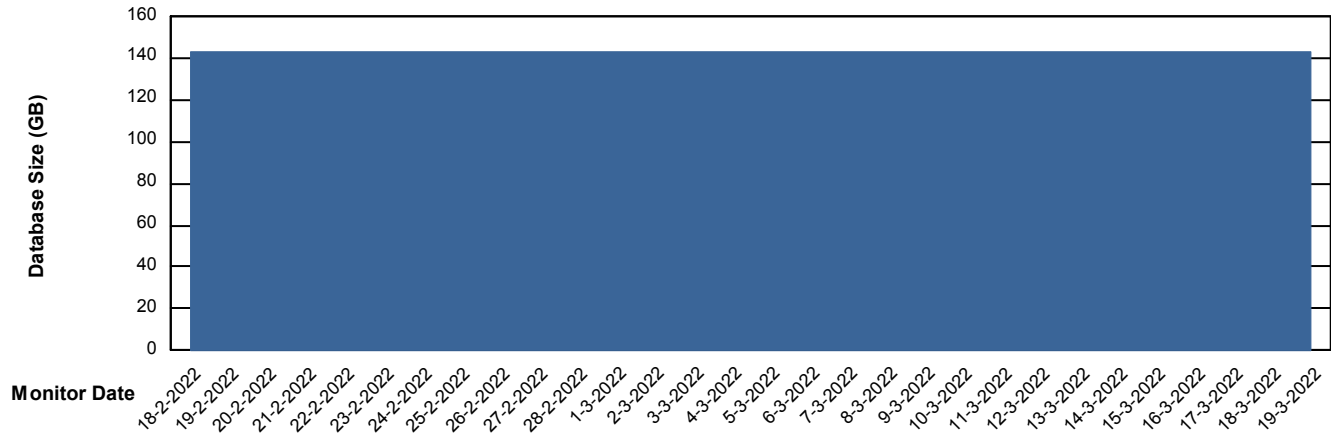

DATABASE SIZE CLODB_TEST_CLO-ORA02

Database growth over last month