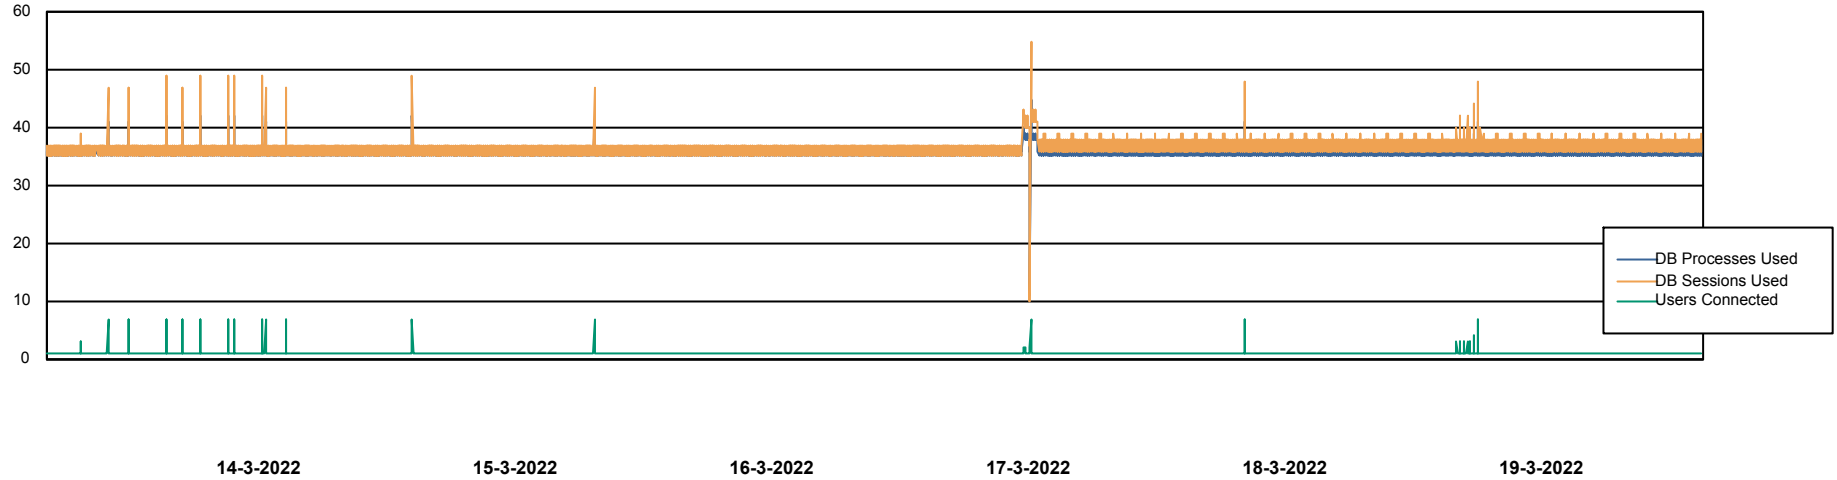

Weekly SLA Customer Report

Customer CIW Production
Database ID 45

Database Performance CIWDB_Production

DB Processes Max 300
DB Sessions Max 472

Weekly SLA Customer Report

Customer CIW Production
Database ID 45

Database Performance CIWDB_Standby

DB Processes Max 300
DB Sessions Max 472

Weekly SLA Customer Report

Customer CIW Production
 Database ID 45

DATABASE SIZE CIWDB_Production

Database growth over last month