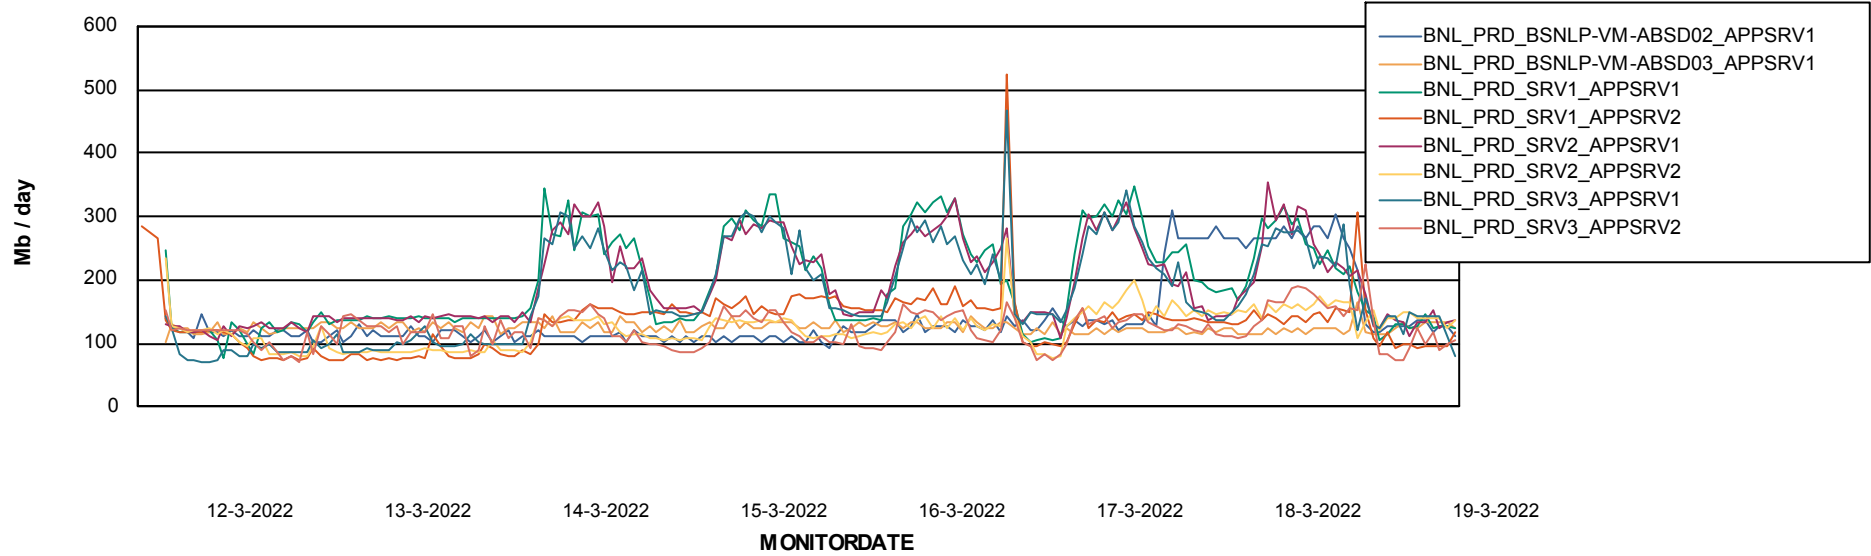

ABSSolute Application Server Services

Avg memory used per ABS Server Service