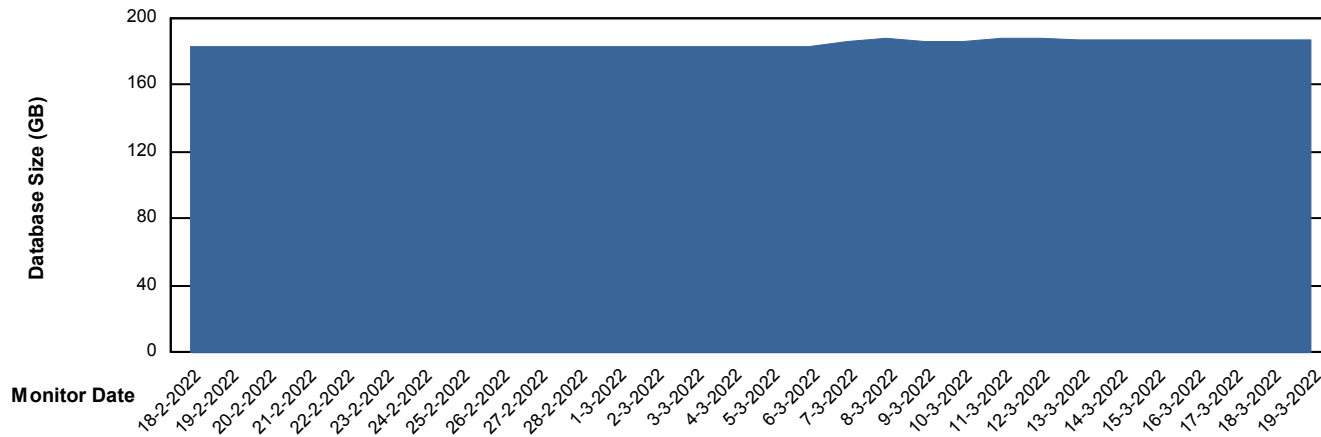

DATABASE SIZE BNLDB_Production_New

Database growth over last month