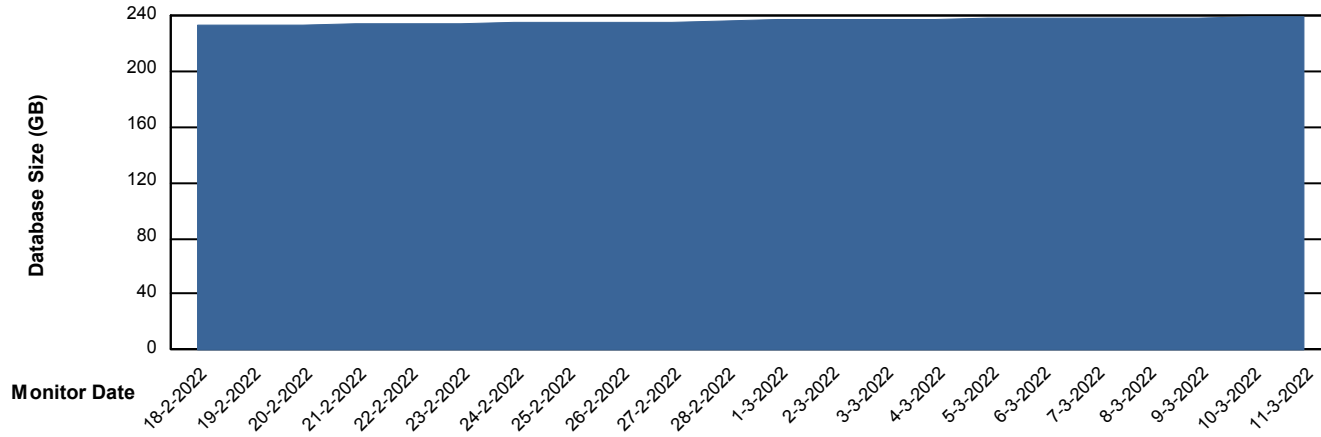

DATABASE SIZE BNLDB_Production

Database growth over last month