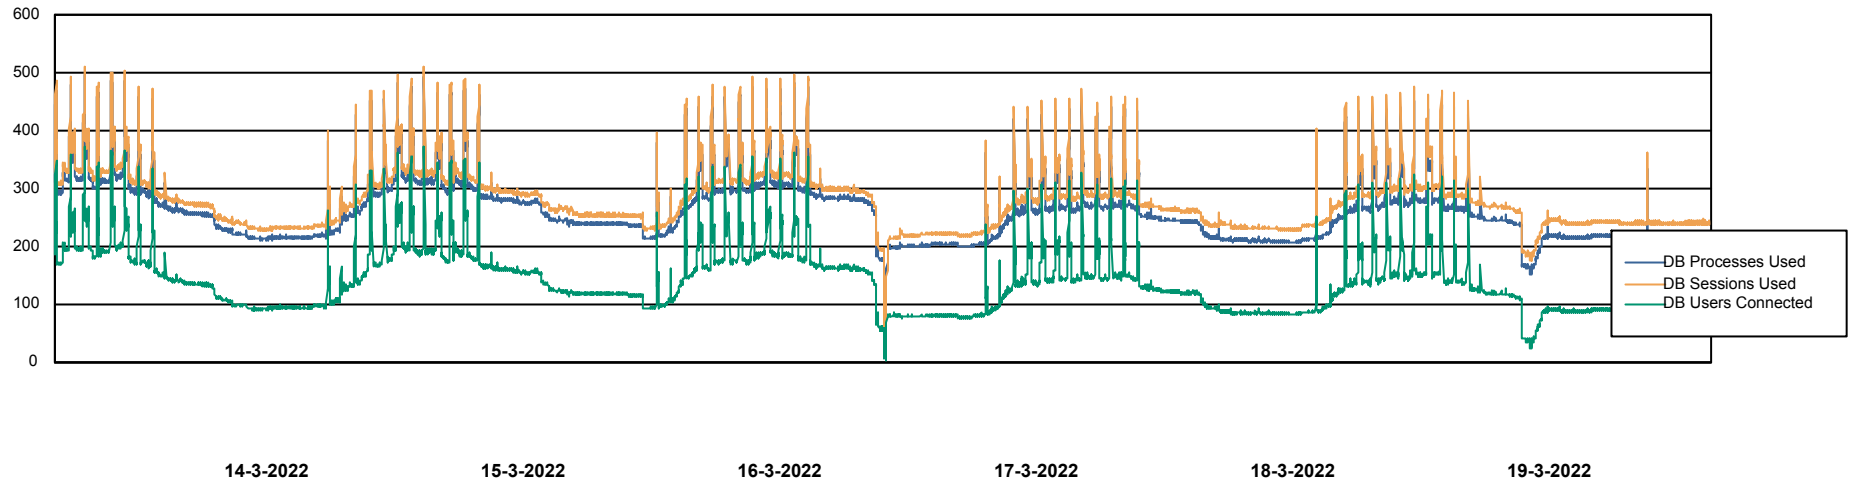

Database Performance BNLDB_Production_New