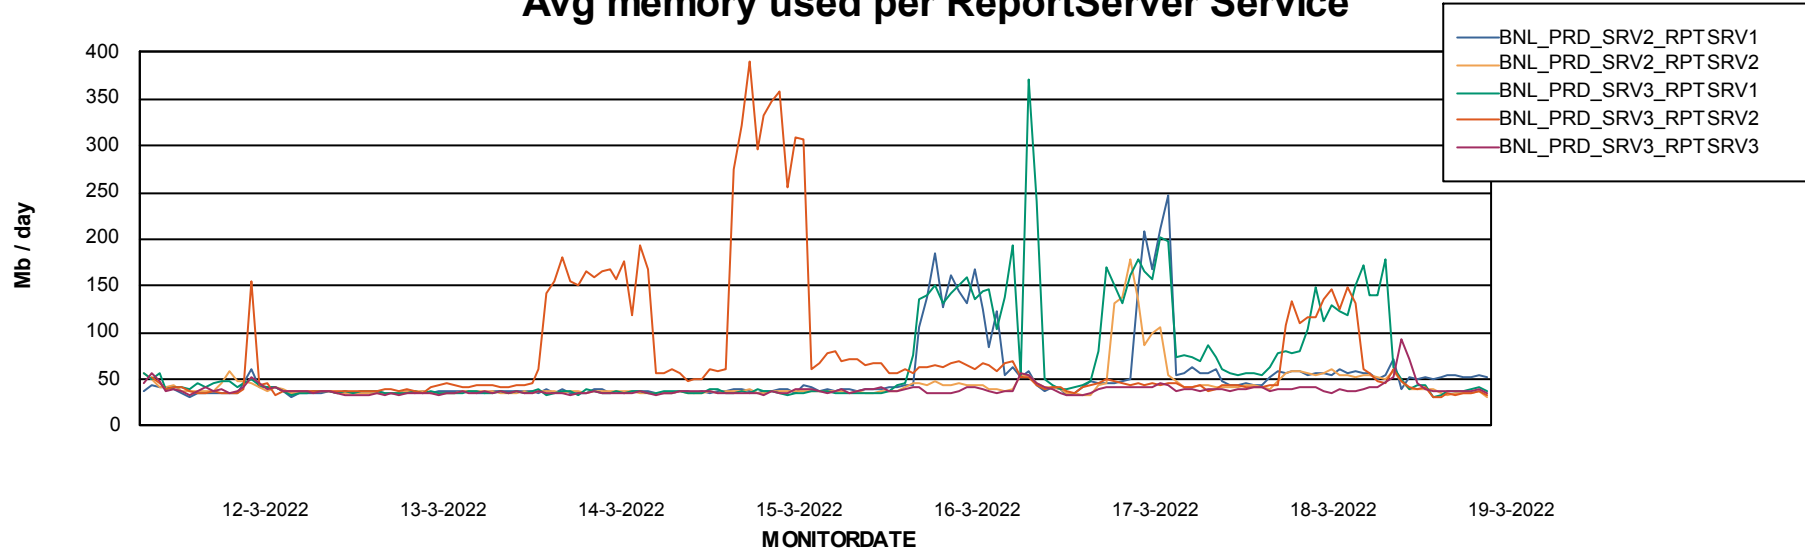

ABSSolute Web Component Services

Avg memory used per ReportServer Service