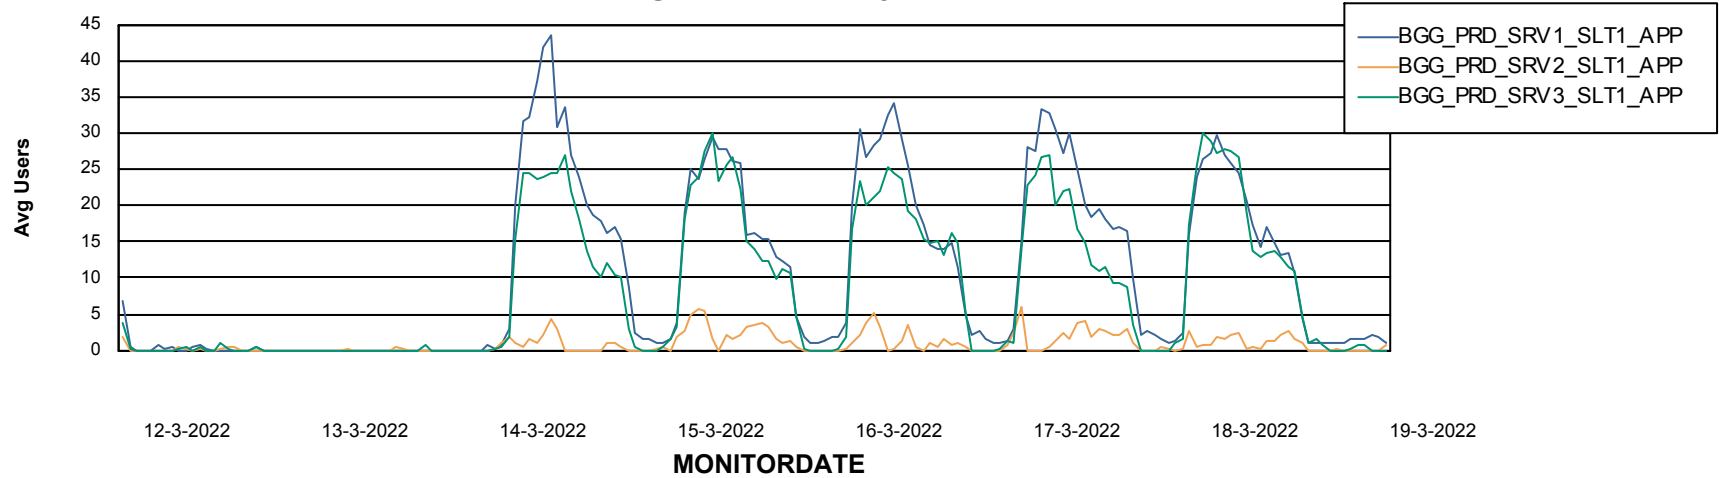

Avg users per day per ABS server