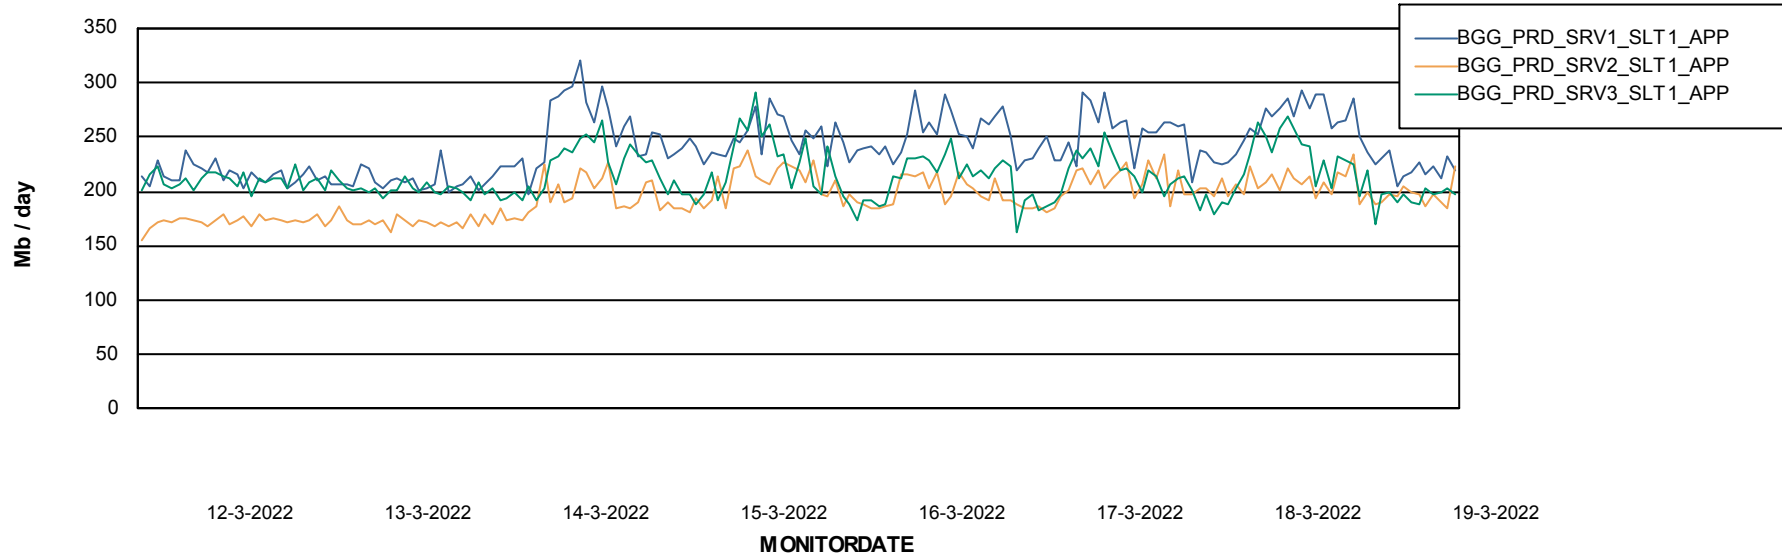

ABSSolute Application Server Services

Avg memory used per ABS Server Service