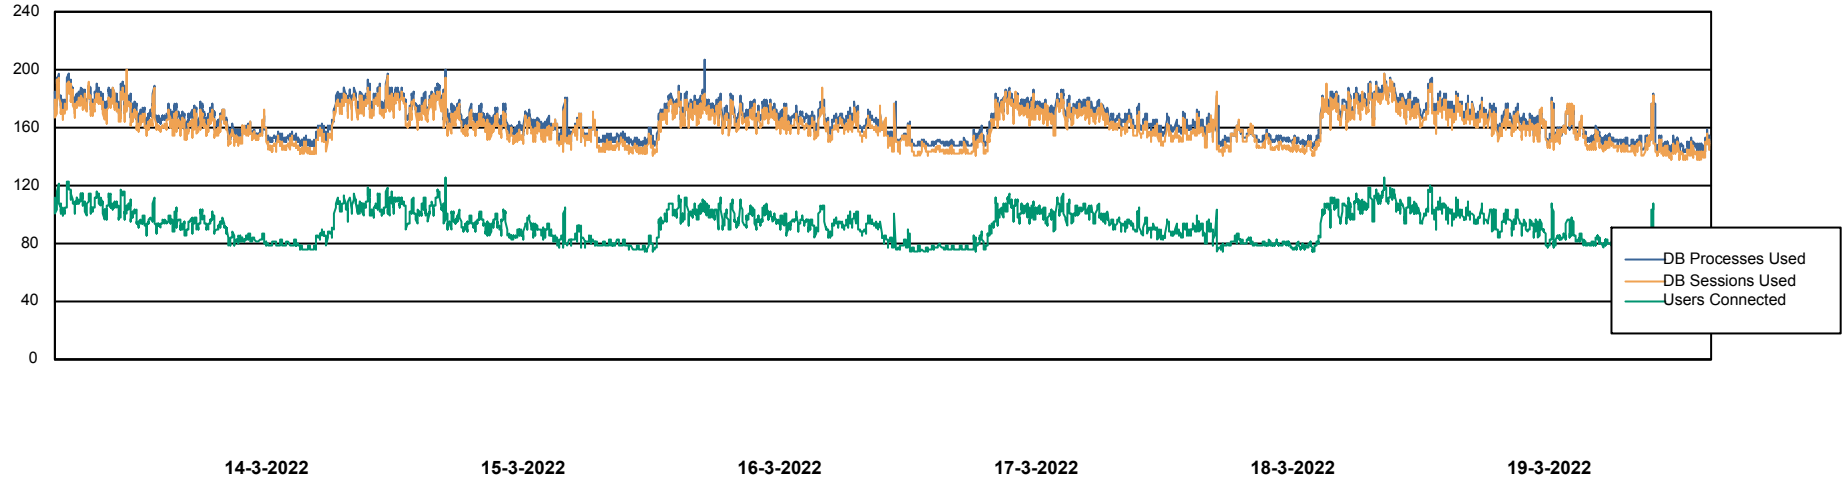

Database Performance BGGDB_Production

DB Processes Max 300
DB Sessions Max 474