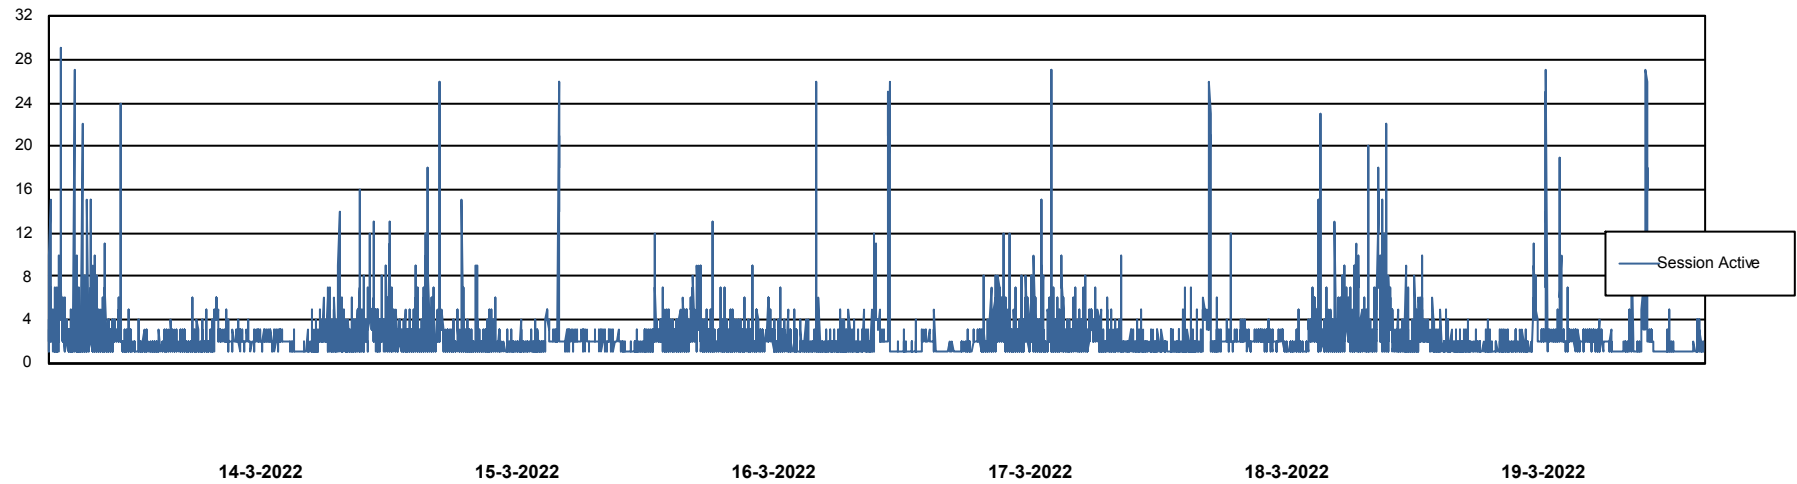

Database Performance BGGDB_Production

DB Processes Max 300
DB Sessions Max 474