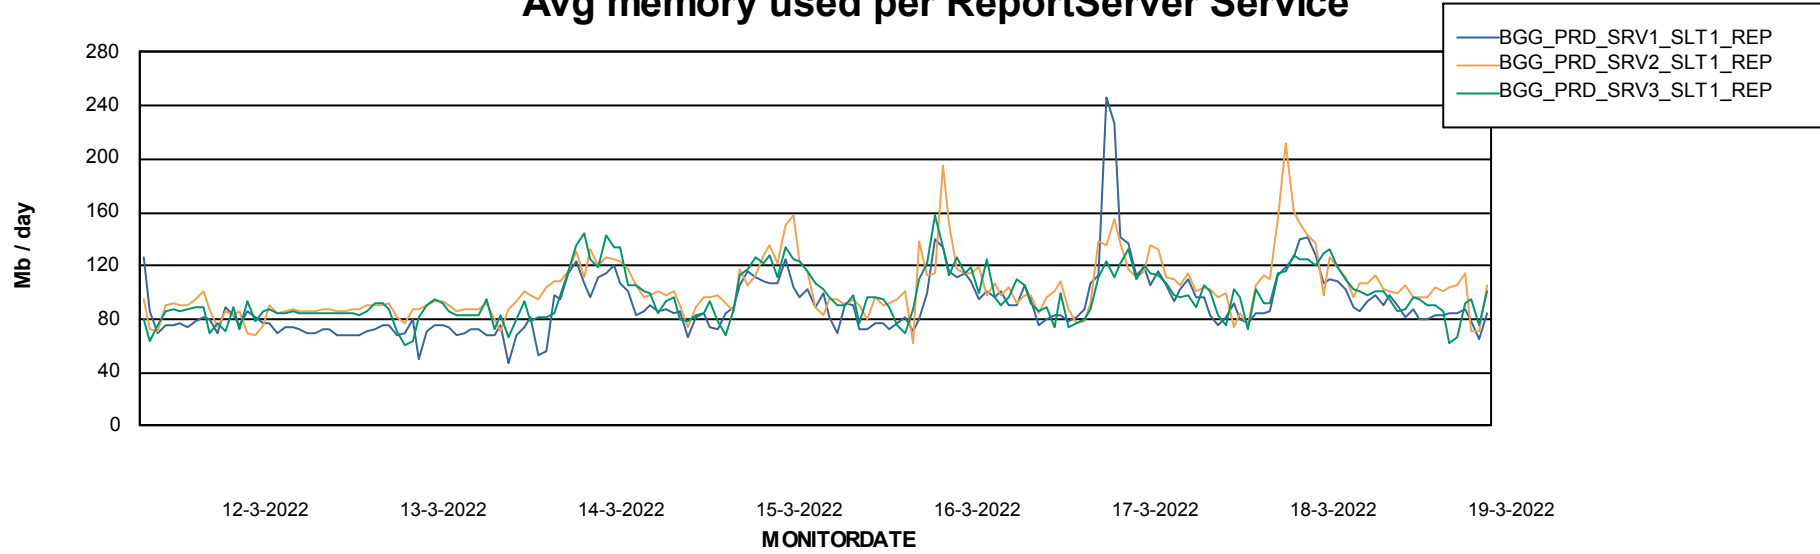

ABSSolute Application ReportServer Services

Avg memory used per ReportServer Service