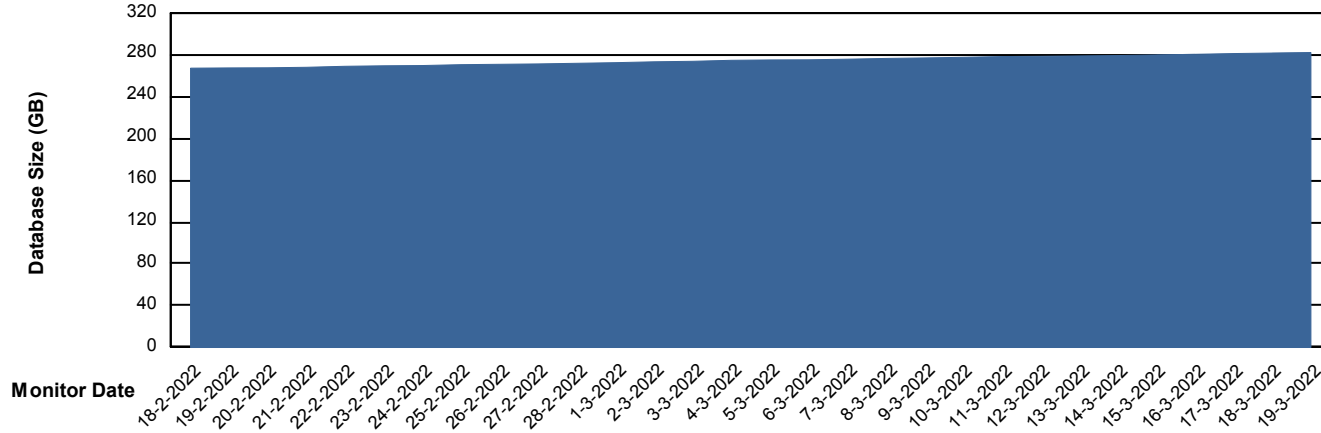

DATABASE SIZE BGGDB_BI

Database growth over last month