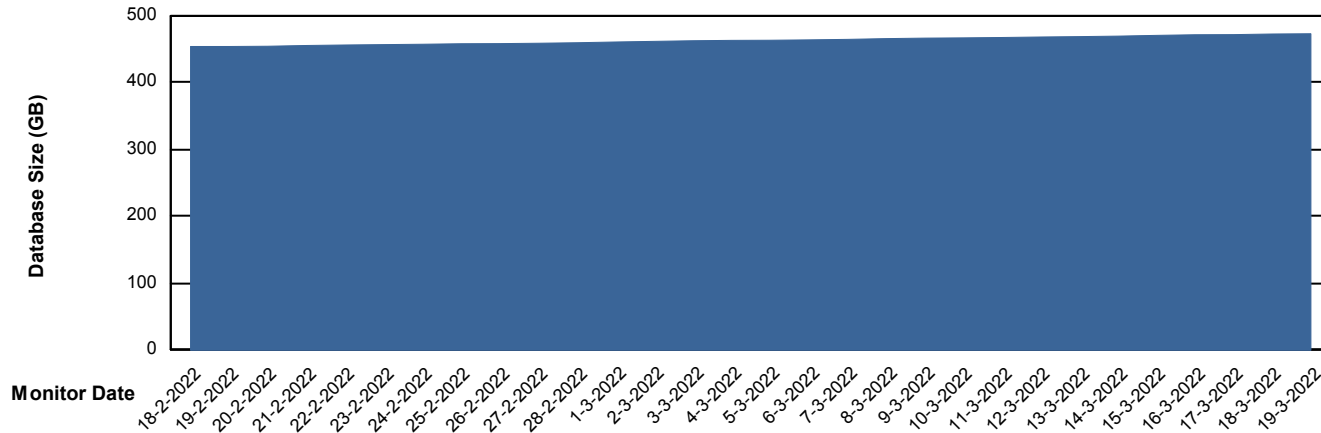

# Weekly SLA Customer Report

Customer BGG\_Production  
Database ID 58

DATABASE SIZE BGGDB\_BI

### Database growth over last month

DATABASE SIZE BGGDB\_Production

### Database growth over last month