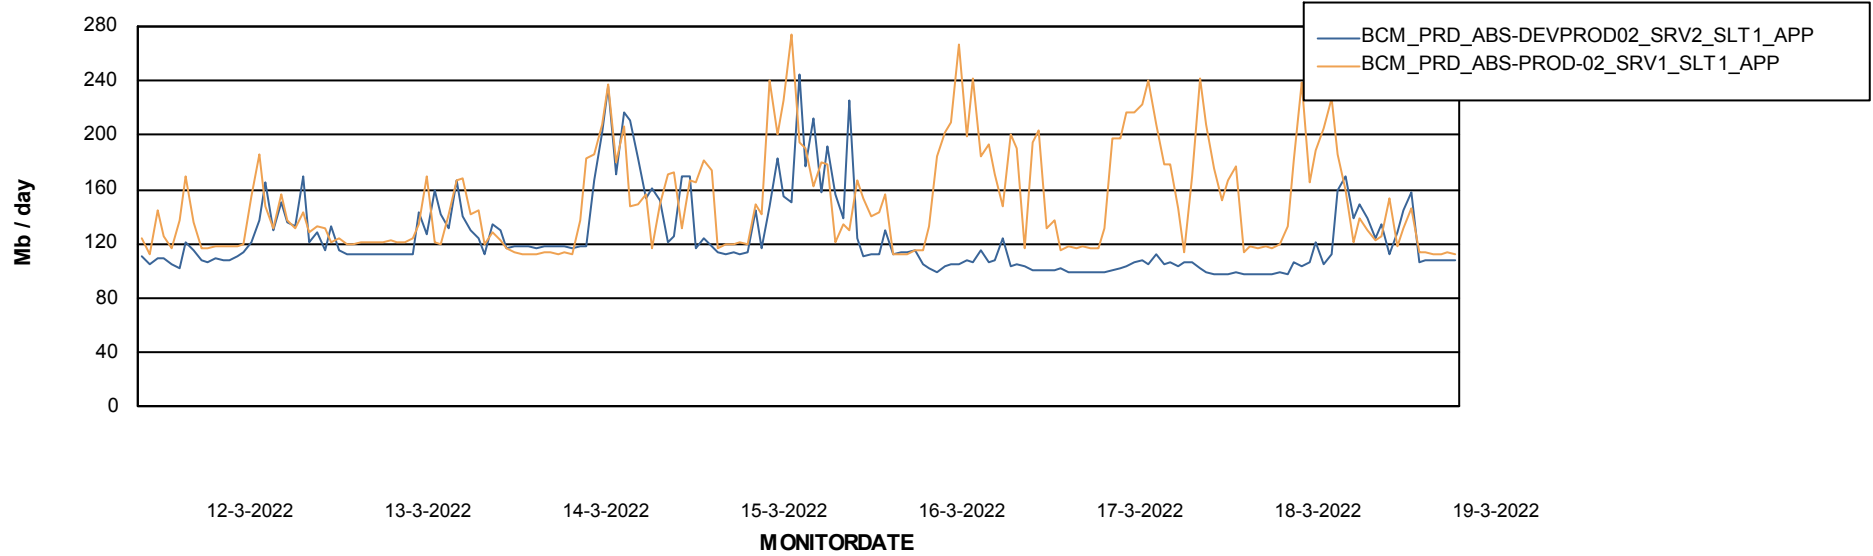

ABSSolute Application Server Services

Avg memory used per ABS Server Service