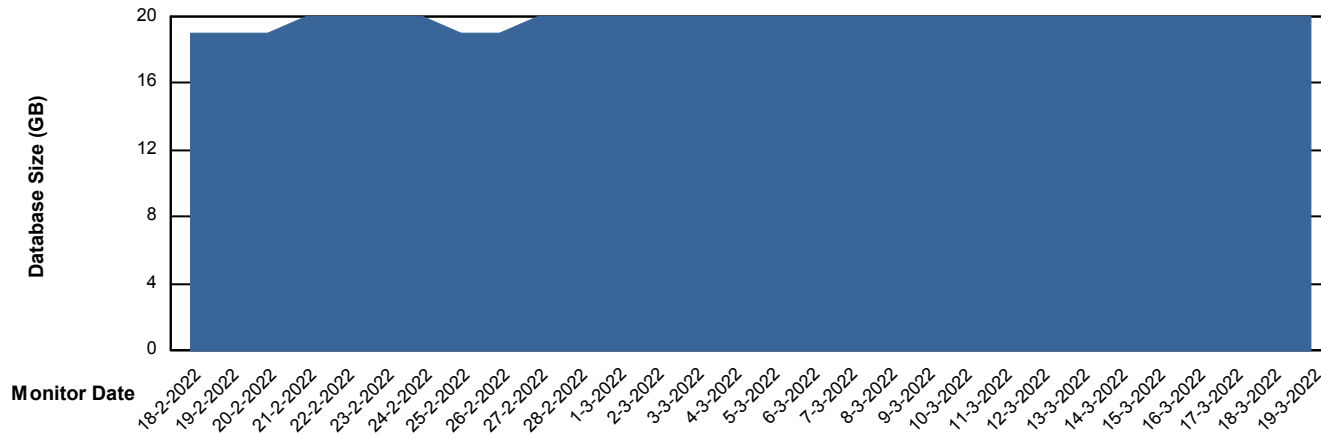

DATABASE SIZE BCMDB_ABS1 Production Database

Database growth over last month