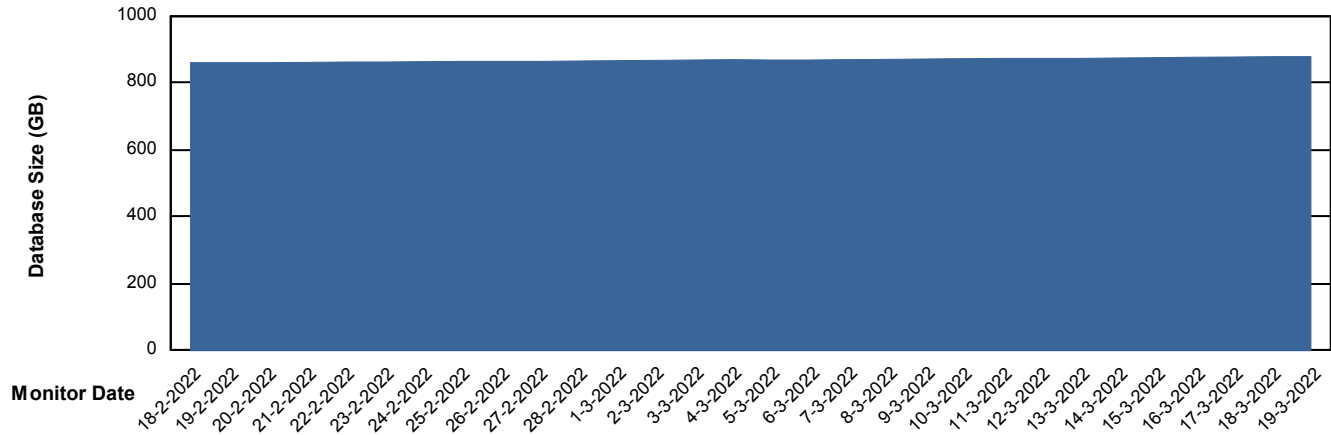

# Weekly SLA Customer Report

Customer AUJ Production  
Database ID 41

DATABASE SIZE AUJ Prod. BI DB (PABSBI1 server)

### Database growth over last month

DATABASE SIZE AUJ\_DB1\_Primary

### Database growth over last month