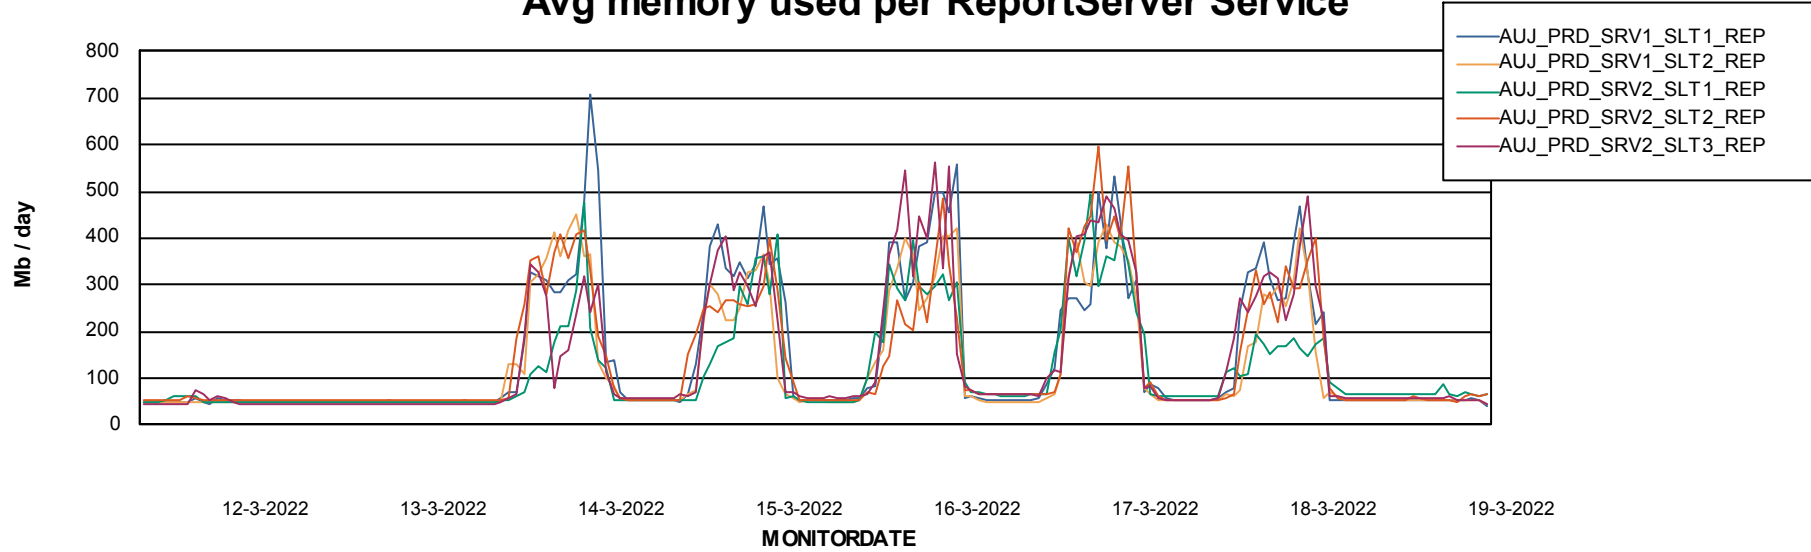

ABSSolute Application ReportServer Services

Avg memory used per ReportServer Service