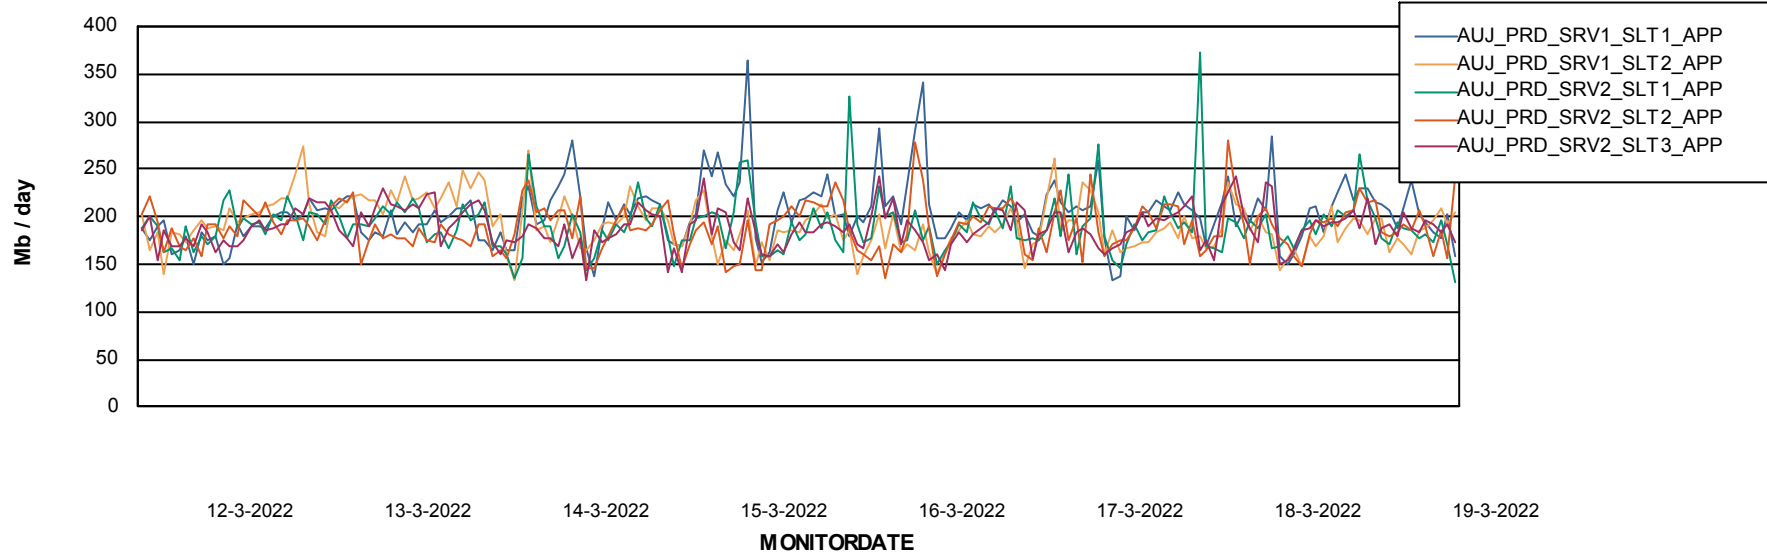

ABSSolute Application Server Services

Avg memory used per ABS Server Service