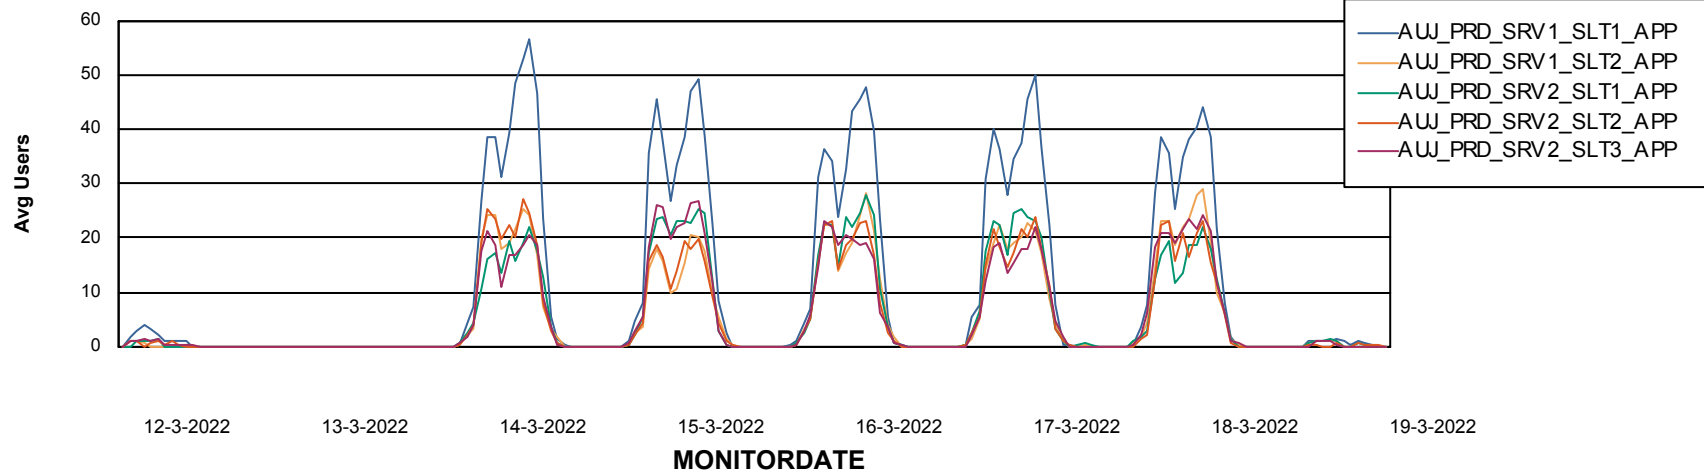

Avg users per day per ABS server