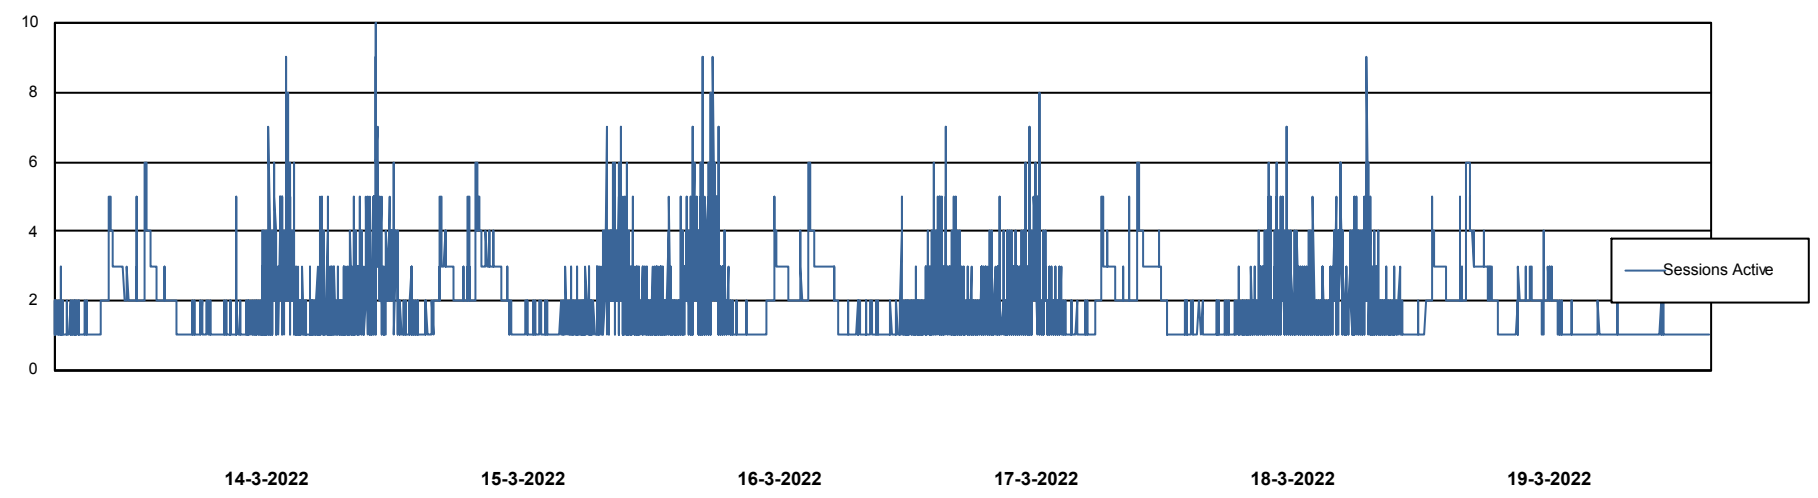

Database Performance AUJ_DB1_Primary