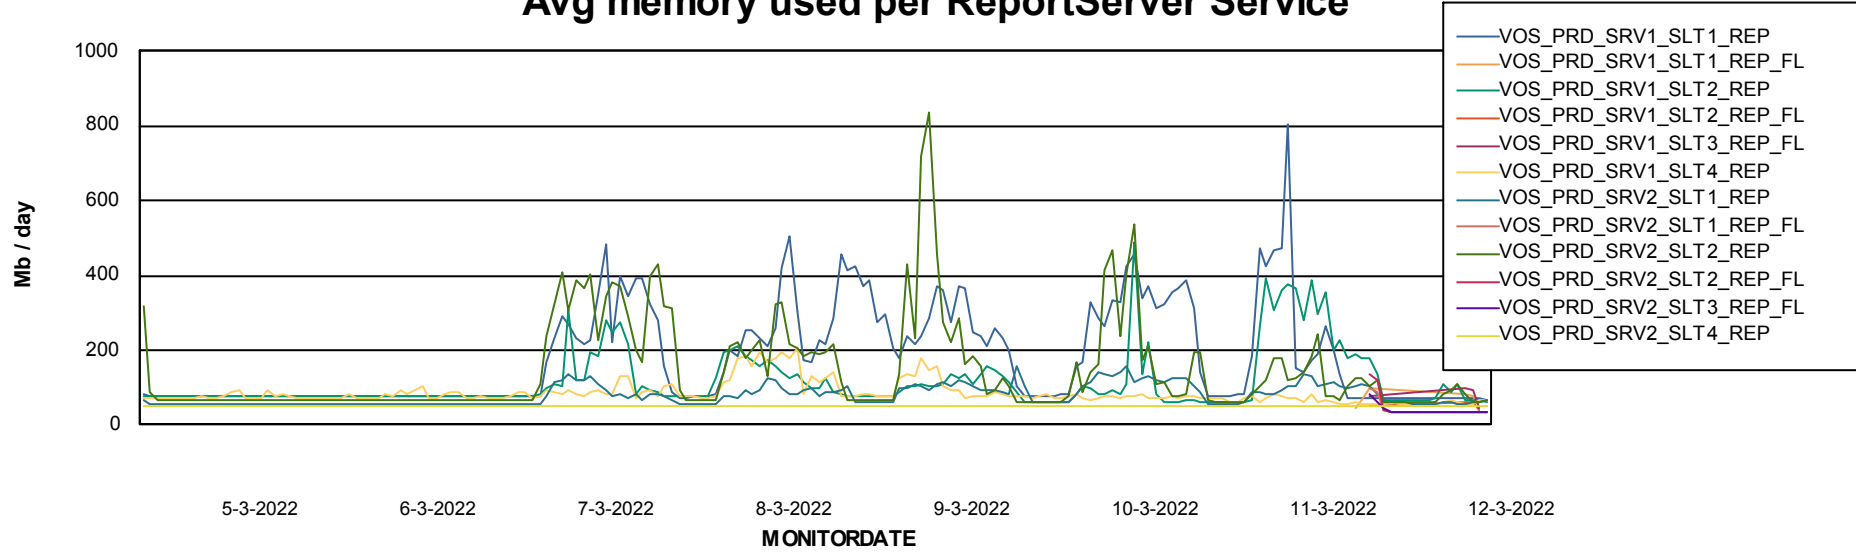

ABSSolute Application ReportServer Services

Avg memory used per ReportServer Service