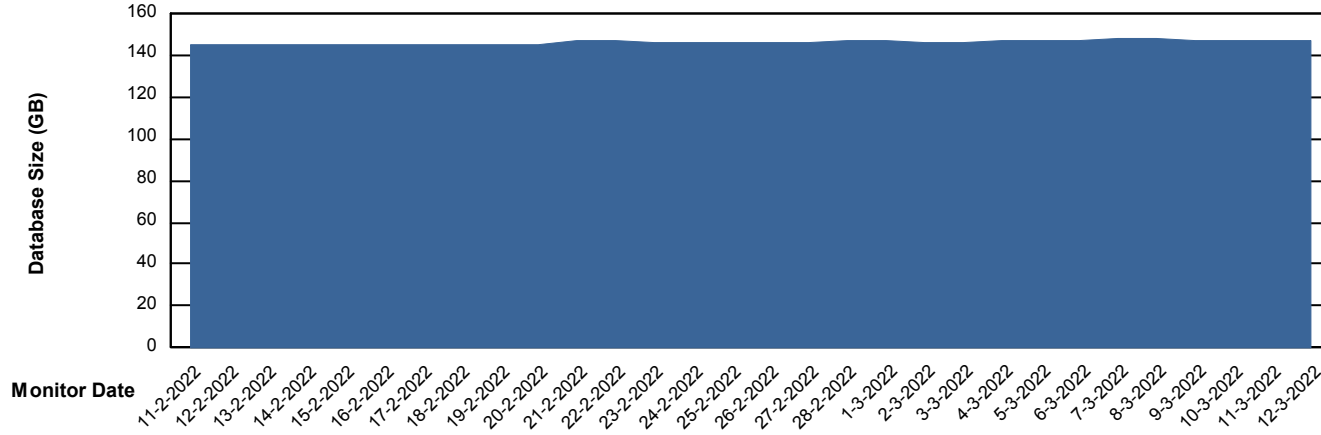

Customer VOS_Production
Database ID 68

Database Performance VOSDB_Standby

DB Processes Max 1,000

Weekly SLA Customer Report

Customer VOS_Production
Database ID 68

DATABASE SIZE VOSDB_BI

Database growth over last month