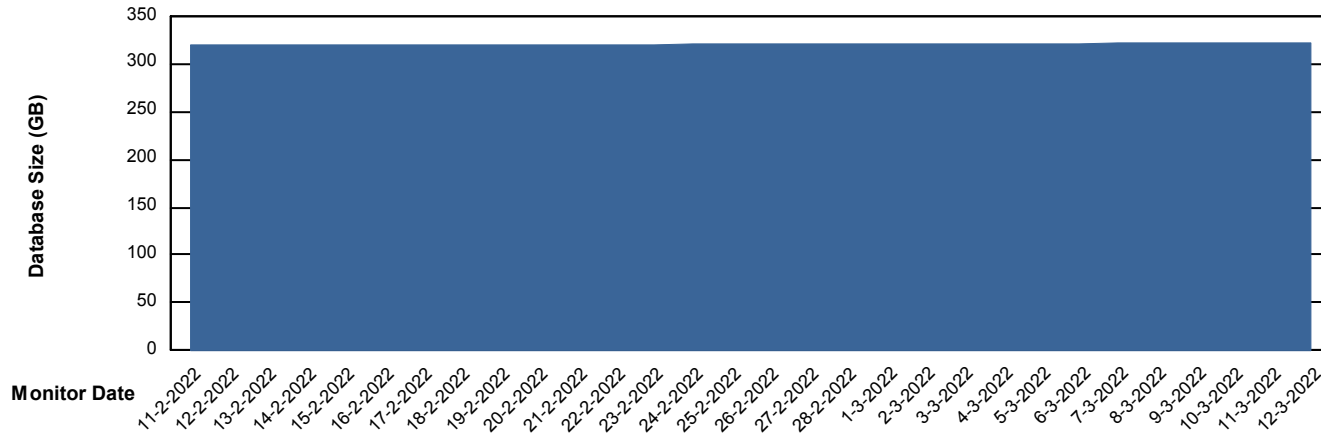

DATABASE SIZE VOSDB_Production

Database growth over last month