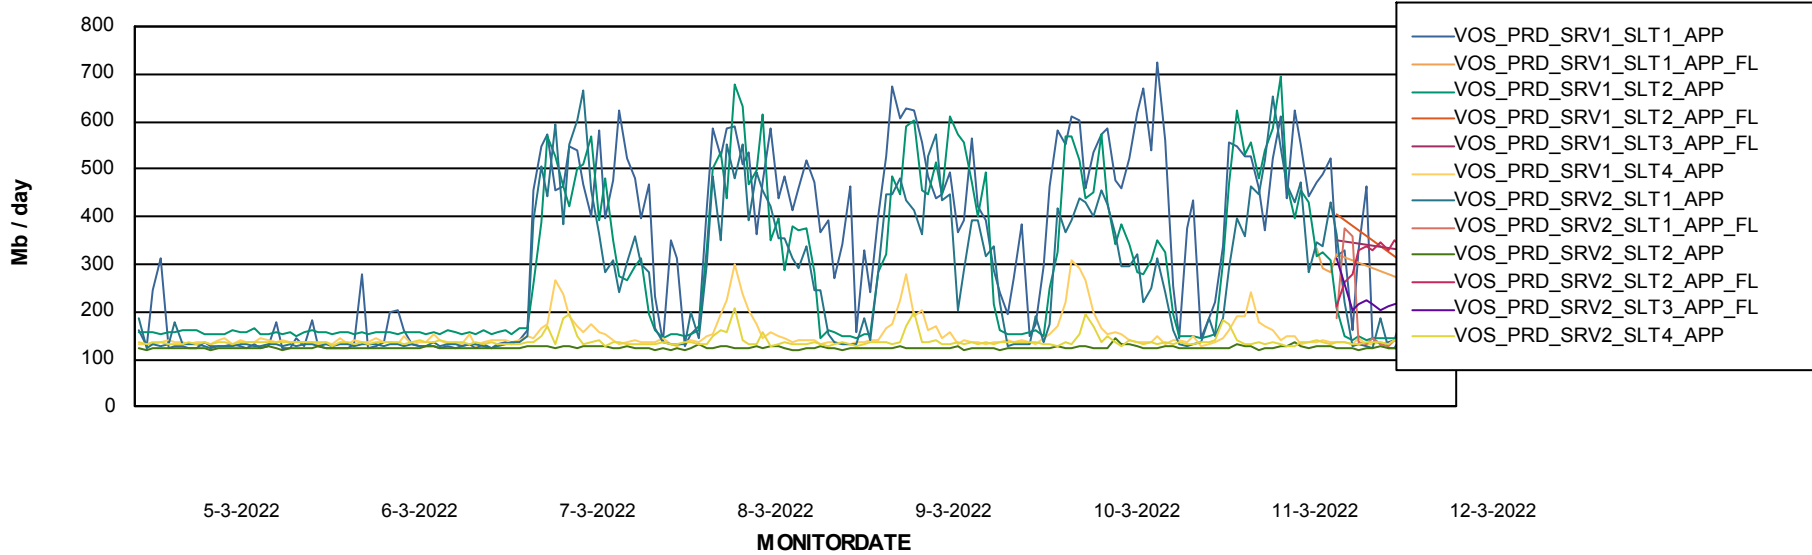

ABSSolute Application Server Services

Avg memory used per ABS Server Service