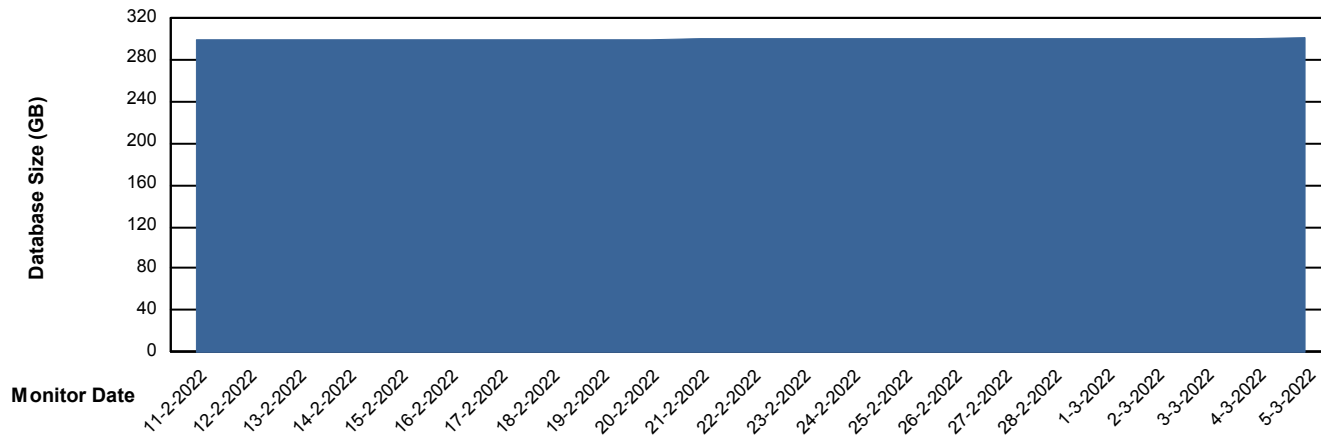

# Weekly SLA Customer Report

Customer VEN\_Production  
Database ID 35

DATABASE SIZE VENDB\_Production

### Database growth over last month